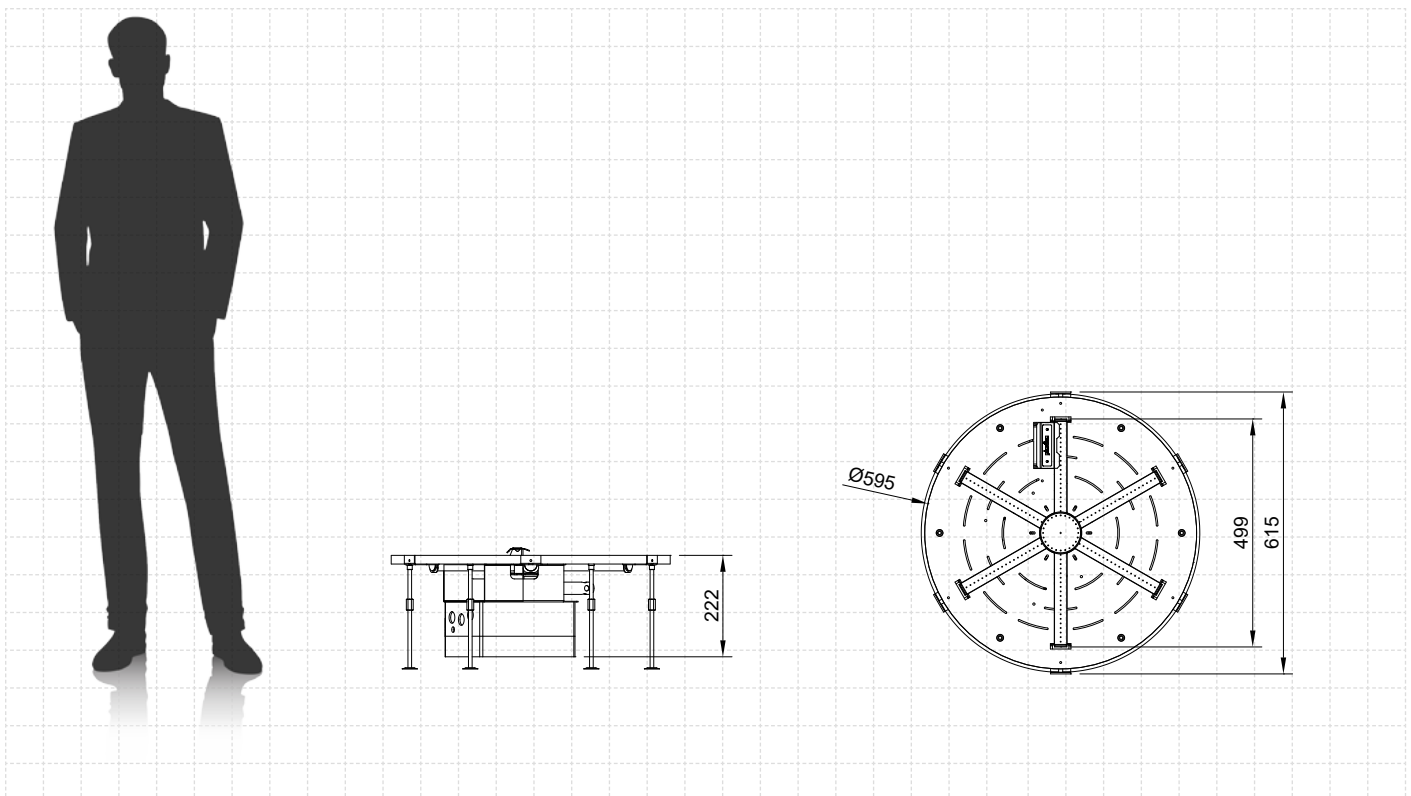

Galio Star Insert Automatic

(Gas Technology)

Fuel type	Natural Gas / LPG
Heat output	(NG) max. 16.4 kW (LPG) max. 17.3 kW
Gas consumption	(NG) max. 1.47 m³/h (LPG) max. 1.35 kg/h
Gas pressure	(NG) 20 mbar (LPG) 37 mbar
Total gas hose length	4 meters (measured from valve to pressure regulator)
Weight	17.0 kg
Power supply	remote: 2x 1.5V AAA batteries receiver: 4x 1.5V AA Wi-Fi: 6V DC
Flue	not required
Flame height regulation	yes
Materials	steel
Decorative accessories	black diamond stones
Application	for outdoor use only

CONTROL OPTIONS

optional

optional

compatible

'MyFire' APP

Control the fire with your smartphone!

custom size and shape
available on request