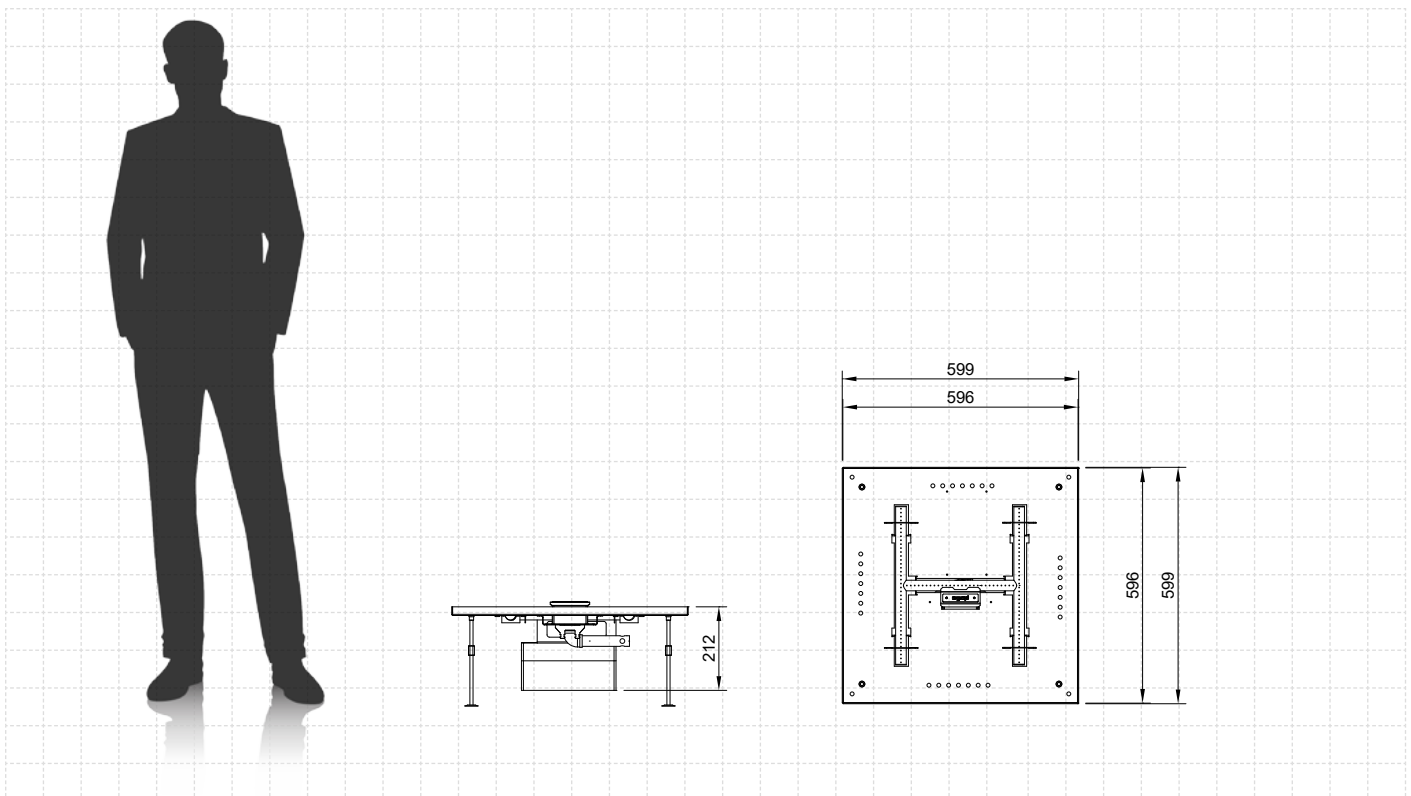

Galio H Insert Automatic

(Gas Technology)

Fuel type	Natural Gas / LPG
Heat output	(NG) max. 9.4 kW (LPG) max. 11.8 kW
Gas consumption	(NG) max. 1.0 m³/h (LPG) max. 0.93 kg/h
Gas pressure	(NG) 20 mbar (LPG) 37 mbar
Total gas hose length	4 meters (measured from valve to pressure regulator)
Weight	23.6 kg
Power supply	remote: 2x 1.5V AAA batteries receiver: 4x 1.5V AA Wi-Fi: 6V DC
Flue	not required
Flame height regulation	yes
Materials	steel
Decorative accessories	black diamond stones
Application	for outdoor use only

CONTROL OPTIONS

optional

optional

compatible

'MyFire' APP

Control the fire with your smartphone!

custom size and shape
available on request