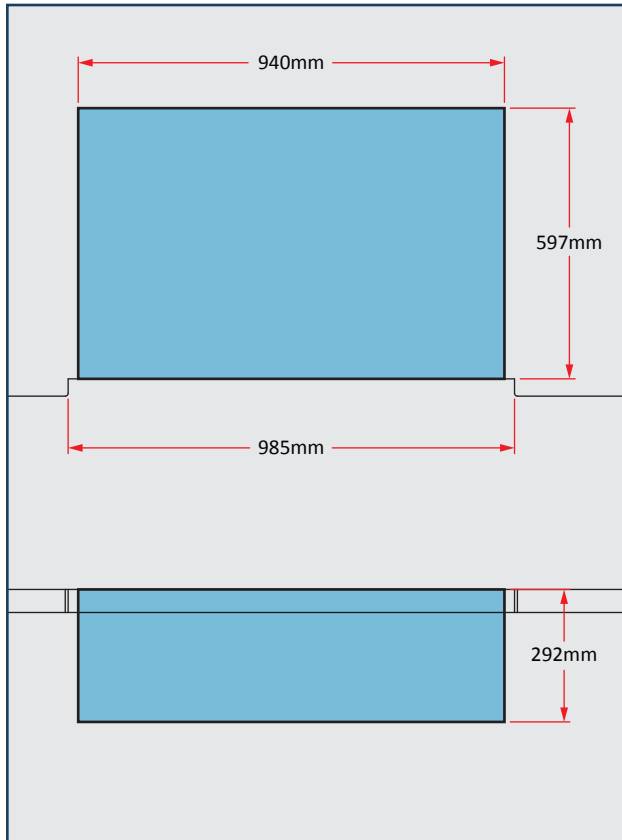

A790i Aurora Built-In Grill

Model #: A790i-8EAN(P)-AU
A790i-8EAN(P)-W-AU

Island Cutout Dimensions

A790i Aurora Built-In Grill

Model #:	A790i-8EAN(P)-AU, A790i-8EAN(P)-W-AU
Cutout:	940mm W x 597mm D x 292mm H