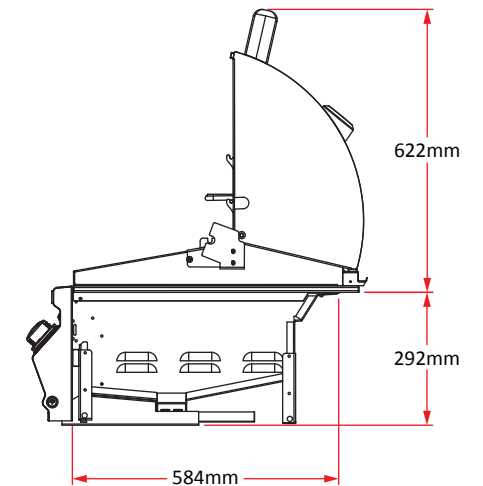

A790i Aurora Built-In Grill

Model #: A790i-8EAN(P)-AU
A790i-8EAN(P)-W-AU

Island Cutout Dimensions

A790i Aurora Built-In Grill

Model #:	A790i-8EAN(P)-AU, A790i-8EAN(P)-W-AU
Cutout:	940mm W x 597mm D x 292mm H