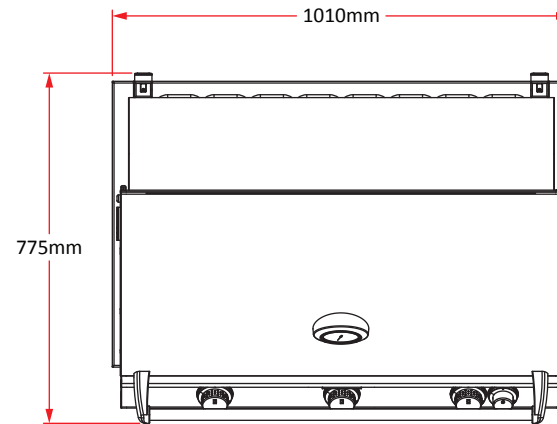

A790i Aurora Built-In Grill

Model #: A790i-8EAN(P)-AU
A790i-8EAN(P)-W-AU

Island Cutout Dimensions

A790i Aurora Built-In Grill

Model #:	A790i-8EAN(P)-AU, A790i-8EAN(P)-W-AU
Cutout:	940mm W x 597mm D x 292mm H