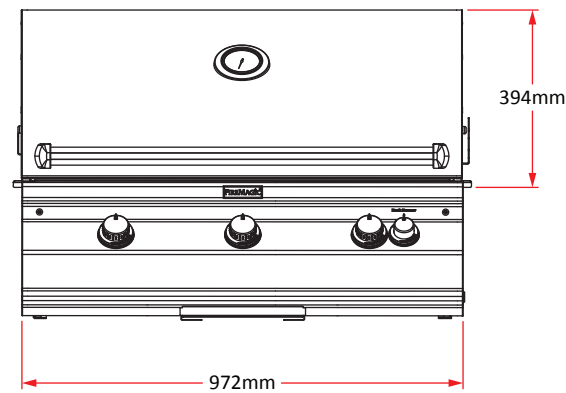

A790i Aurora Built-In Grill

Model #: A790i-8EAN(P)-AU
A790i-8EAN(P)-W-AU

Island Cutout Dimensions

A790i Aurora Built-In Grill

Model #:	A790i-8EAN(P)-AU, A790i-8EAN(P)-W-AU
Cutout:	940mm W x 597mm D x 292mm H