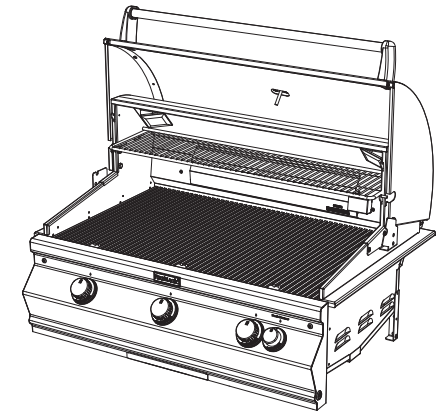

A790i Aurora Built-In Grill

Model #: A790i-8EAN(P)-AU
A790i-8EAN(P)-W-AU

Island Cutout Dimensions

A790i Aurora Built-In Grill

Model #:	A790i-8EAN(P)-AU, A790i-8EAN(P)-W-AU
Cutout:	940mm W x 597mm D x 292mm H