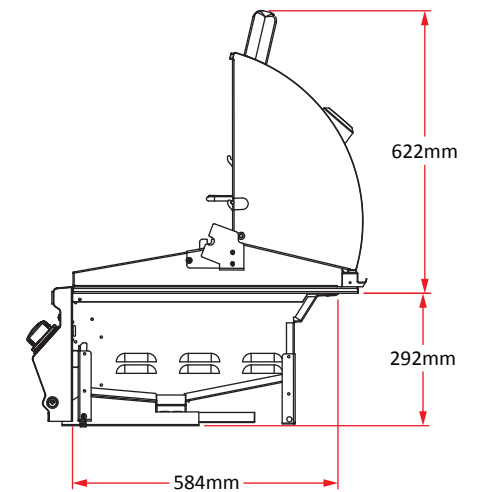

A660i Aurora Built-In Grill

Model #: A660i-8EAN(P)-AU
A660i-8EAN(P)-W-AU

Island Cutout Dimensions

A660i Aurora Built-In Grill

Model #:	A660i-8EAN(P)-AU, A660i-8EAN(P)-W-AU
Cutout:	794mm W x 597mm D x 292mm H