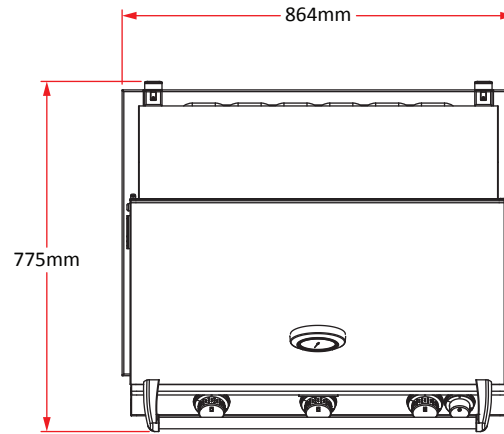

A660i Aurora Built-In Grill

Model #: A660i-8EAN(P)-AU
A660i-8EAN(P)-W-AU

Island Cutout Dimensions

A660i Aurora Built-In Grill

Model #:	A660i-8EAN(P)-AU, A660i-8EAN(P)-W-AU
Cutout:	794mm W x 597mm D x 292mm H