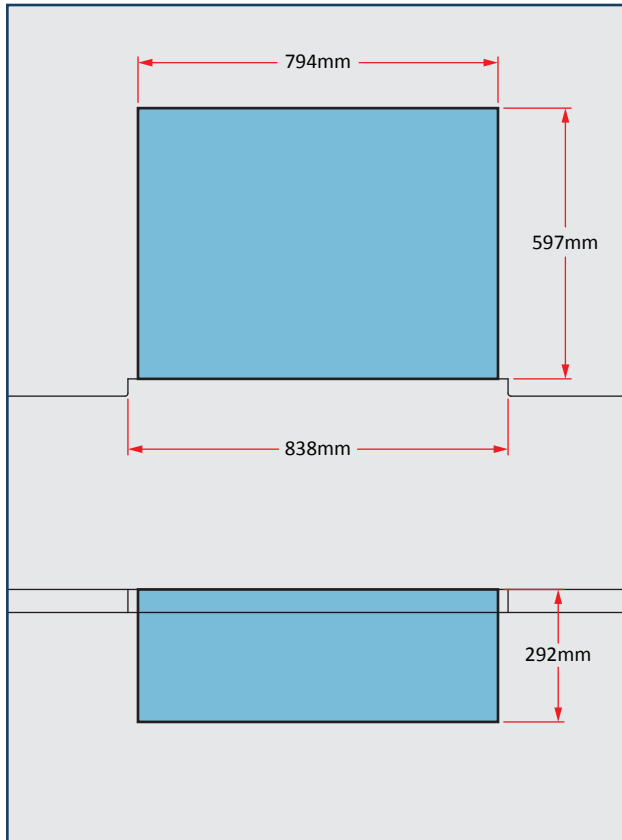

A660i Aurora Built-In Grill

Model #: A660i-8EAN(P)-AU
A660i-8EAN(P)-W-AU

Island Cutout Dimensions

A660i Aurora Built-In Grill

Model #:	A660i-8EAN(P)-AU, A660i-8EAN(P)-W-AU
Cutout:	794mm W x 597mm D x 292mm H