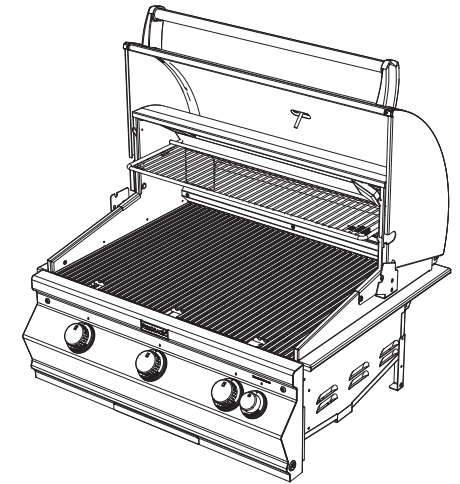

A660i Aurora Built-In Grill

Model #: A660i-8EAN(P)-AU
A660i-8EAN(P)-W-AU

Island Cutout Dimensions

A660i Aurora Built-In Grill

Model #:	A660i-8EAN(P)-AU, A660i-8EAN(P)-W-AU
Cutout:	794mm W x 597mm D x 292mm H