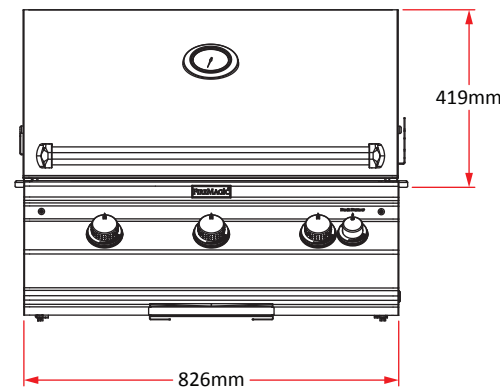

A660i Aurora Built-In Grill

Model #: A660i-8EAN(P)-AU
A660i-8EAN(P)-W-AU

Island Cutout Dimensions

A660i Aurora Built-In Grill

Model #:	A660i-8EAN(P)-AU, A660i-8EAN(P)-W-AU
Cutout:	794mm W x 597mm D x 292mm H