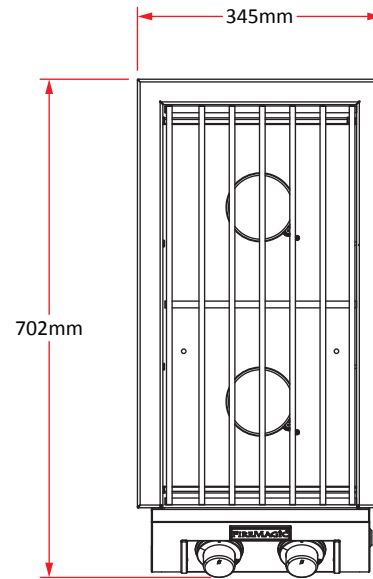

Echelon Double Side Burner

Model #: 32815P-AU

Island Cutout Dimensions

Echelon Double Side Burner

Model #:	32815P-AU
Cutout:	292mm W x 578mm D x 292mm H