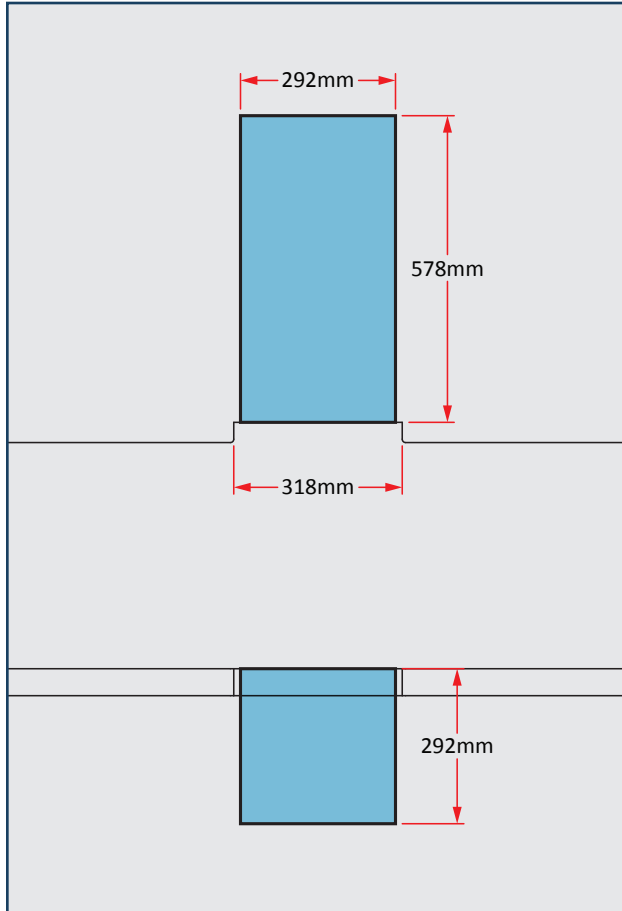

Echelon Double Side Burner

Model #: 32815P-AU

Island Cutout Dimensions

Echelon Double Side Burner

Model #:	32815P-AU
Cutout:	292mm W x 578mm D x 292mm H