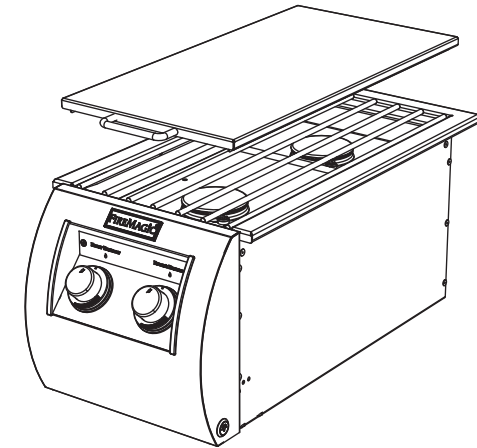

Echelon Double Side Burner

Model #: 32815P-AU

Island Cutout Dimensions

Echelon Double Side Burner

Model #:	32815P-AU
Cutout:	292mm W x 578mm D x 292mm H