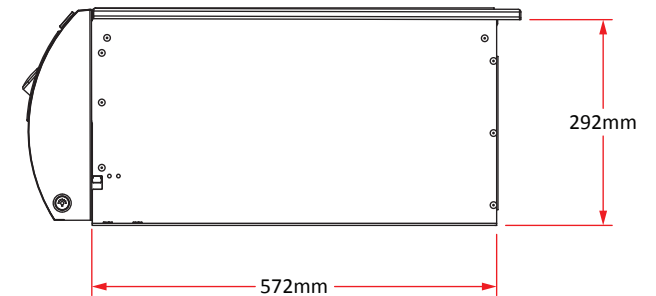

Echelon Double Side Burner

Model #: 32815P-AU

Island Cutout Dimensions

Echelon Double Side Burner

Model #:	32815P-AU
Cutout:	292mm W x 578mm D x 292mm H