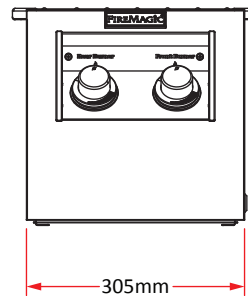

Echelon Double Side Burner

Model #: 32815P-AU

Island Cutout Dimensions

Echelon Double Side Burner

Model #:	32815P-AU
Cutout:	292mm W x 578mm D x 292mm H