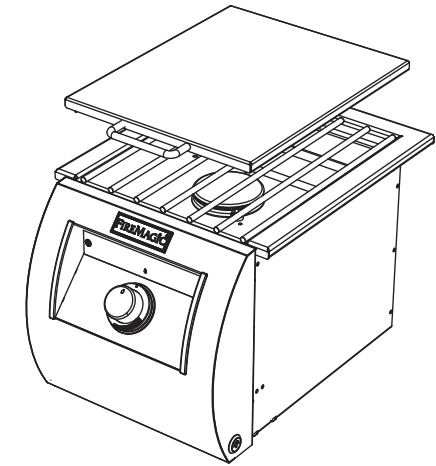

Echelon Side Burner

Model #: 32795P-AU

Island Cutout Dimensions

Echelon Side Burner

Model #:	32795P-AU
Cutout:	292mm W x 356mm D x 292mm H