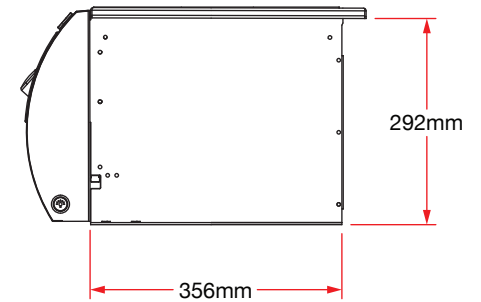

Echelon Side Burner

Model #: 32795P-AU

Island Cutout Dimensions

Echelon Side Burner

Model #:	32795P-AU
Cutout:	292mm W x 356mm D x 292mm H