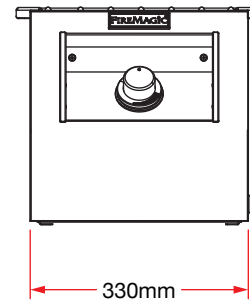

Echelon Side Burner

Model #: 32795P-AU

Island Cutout Dimensions

Echelon Side Burner

Model #:	32795P-AU
Cutout:	292mm W x 356mm D x 292mm H