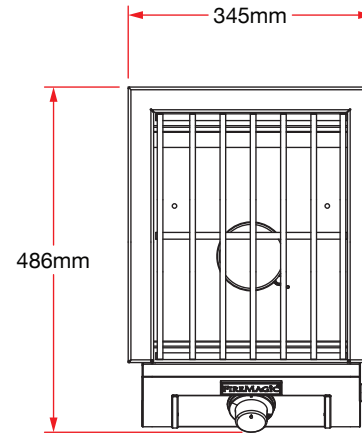

Echelon Side Burner

Model #: 32795P-AU

Island Cutout Dimensions

Echelon Side Burner

Model #:	32795P-AU
Cutout:	292mm W x 356mm D x 292mm H