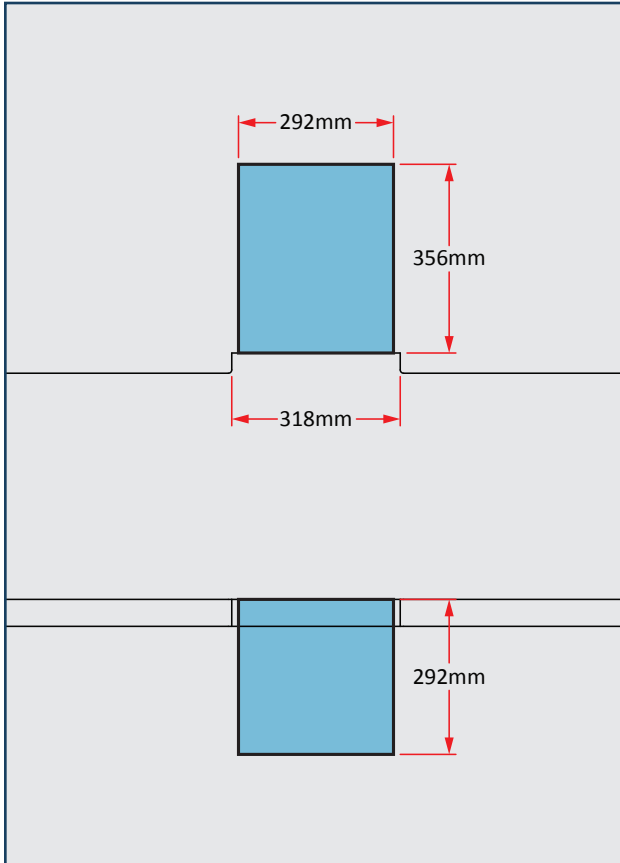

Echelon Side Burner

Model #: 32795P-AU

Island Cutout Dimensions

Echelon Side Burner

Model #:	32795P-AU
Cutout:	292mm W x 356mm D x 292mm H