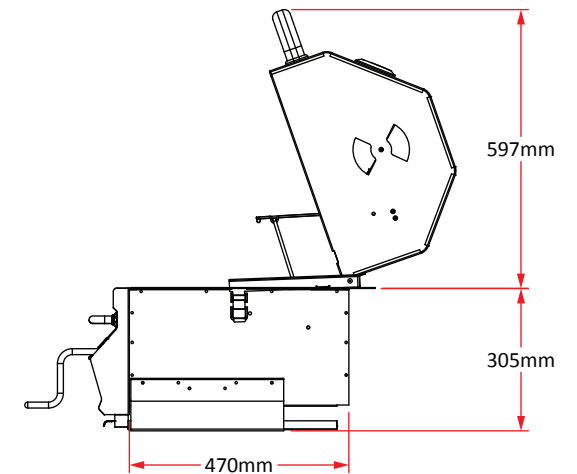

Charcoal Built-In Grill

Model #: 14-SC01C-A

Island Cutout Dimensions

Charcoal Built-In Grill

Model #:	14-SC01C-A
Cutout:	819mm W x 502mm D x 305mm H