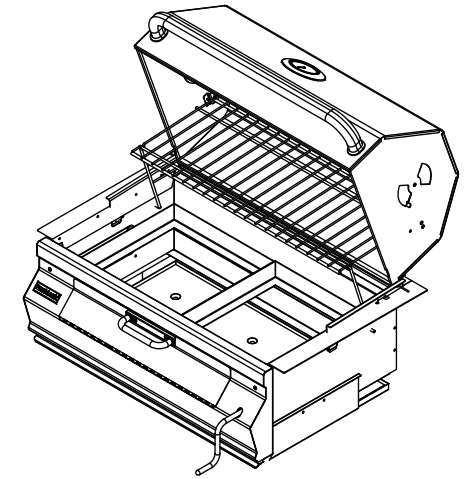

Charcoal Built-In Grill

Model #: 14-SC01C-A

Island Cutout Dimensions

Charcoal Built-In Grill

Model #:	14-SC01C-A
Cutout:	819mm W x 502mm D x 305mm H