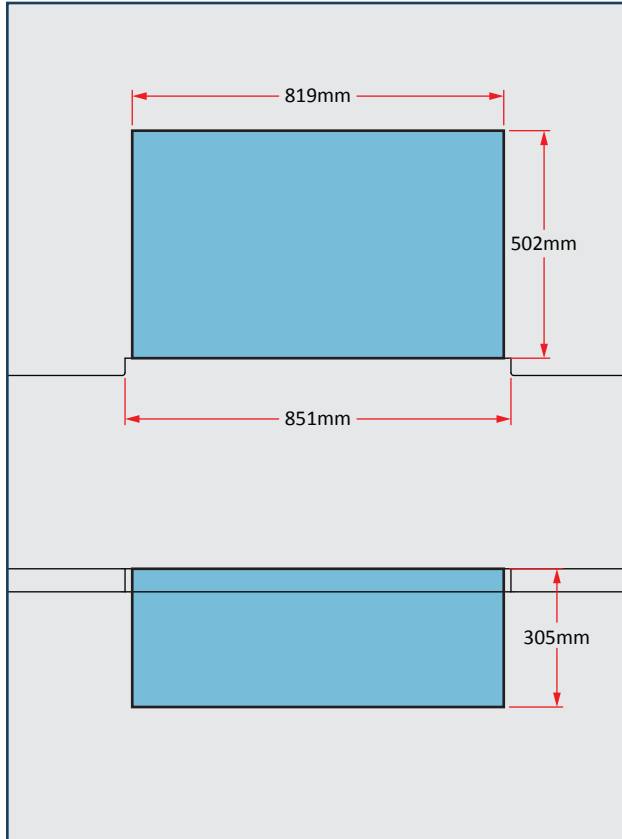

Charcoal Built-In Grill

Model #: 14-SC01C-A

Island Cutout Dimensions

Charcoal Built-In Grill

Model #:	14-SC01C-A
Cutout:	819mm W x 502mm D x 305mm H