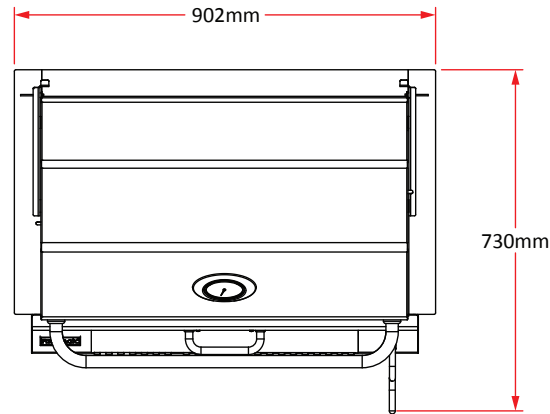

Charcoal Built-In Grill

Model #: 14-SC01C-A

Island Cutout Dimensions

Charcoal Built-In Grill

Model #:	14-SC01C-A
Cutout:	819mm W x 502mm D x 305mm H