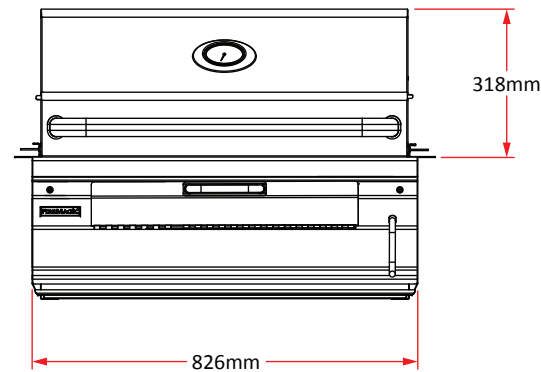

Charcoal Built-In Grill

Model #: 14-SC01C-A

Island Cutout Dimensions

Charcoal Built-In Grill

Model #:	14-SC01C-A
Cutout:	819mm W x 502mm D x 305mm H