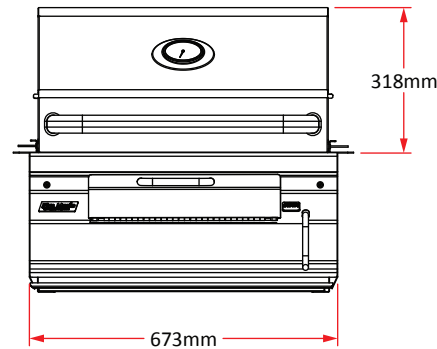

## Island Cutout Dimensions

## Charcoal Built-In Grill

Model #:	12-SC01C-A
Cutout:	667mm <b>W</b> x 502mm <b>D</b> x 305mm <b>H</b>