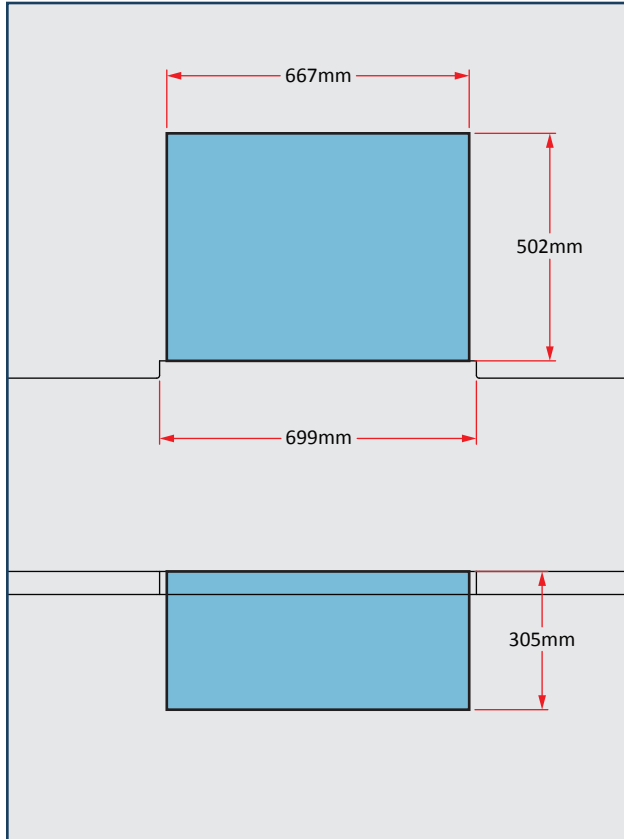

## Island Cutout Dimensions

## Charcoal Built-In Grill

Model #:	12-SC01C-A
Cutout:	667mm <b>W</b> x 502mm <b>D</b> x 305mm <b>H</b>