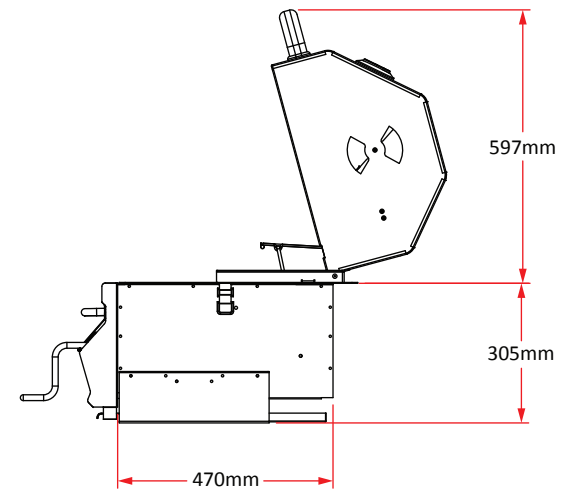

## Island Cutout Dimensions

## Charcoal Built-In Grill

Model #:	12-SC01C-A
Cutout:	667mm <b>W</b> x 502mm <b>D</b> x 305mm <b>H</b>