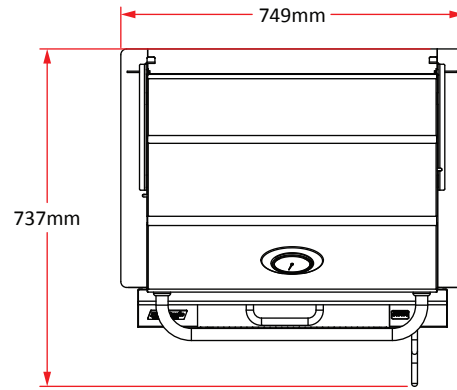

## Island Cutout Dimensions

## Charcoal Built-In Grill

Model #:	12-SC01C-A
Cutout:	667mm <b>W</b> x 502mm <b>D</b> x 305mm <b>H</b>