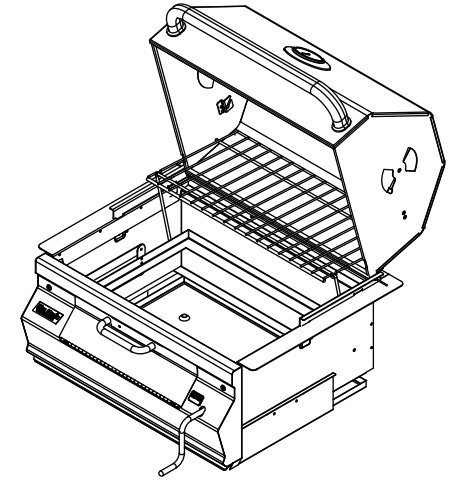

# Charcoal Built-In Grill

Model #: 12-SC01C-A

## Island Cutout Dimensions

## Charcoal Built-In Grill

Model #:	12-SC01C-A
Cutout:	667mm <b>W</b> x 502mm <b>D</b> x 305mm <b>H</b>