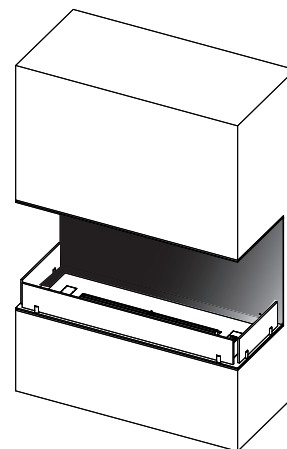

Decoflame ApS reserves the right to make changes without notice. We refer to Decoflame's Ordinary Terms and Conditions.

DENVER F6 CAN BE INSTALLED IN
VARIOUS CONSTRUCTION OPTIONS. EG:

Open to front

Open to front and back

Open to front and 1 side (Left or right)

Open to front, back and 1 side (Left or right)

Single standing

Open to front and 2 sides