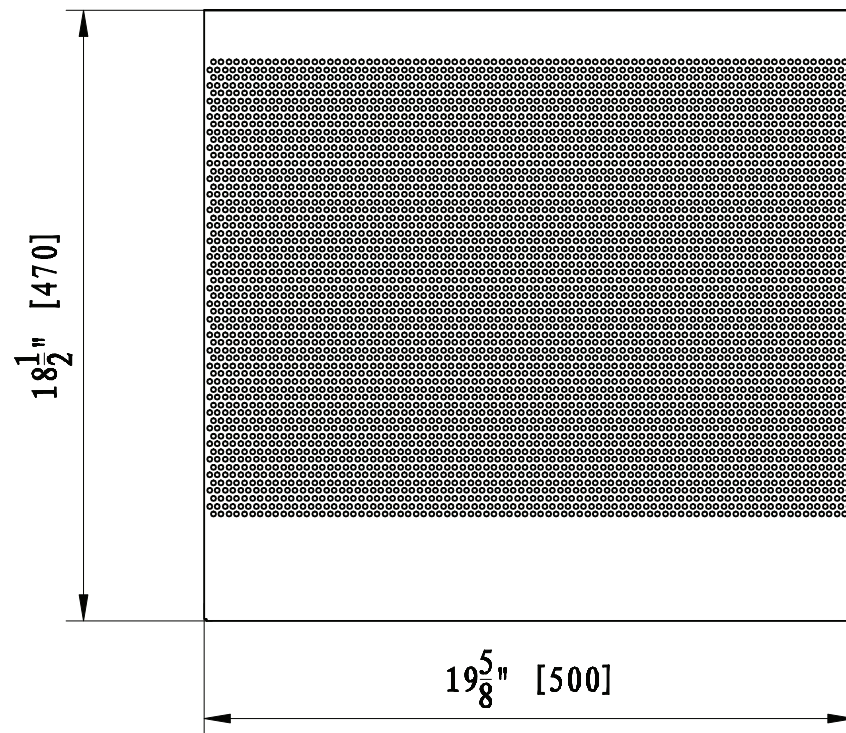

FRONT VIEW

TOP VIEW

SIDE VIEW

TECHNICAL SPECIFICATIONS

VOLTAGE		240
WATTS		1900
HEATER	HIGH	1900 watts
	LOW	N/A
NO HEATER		N/A
LAMPS	QUANTITY	N/A
	WATTS	
	TOTAL WATTS	N/A
ROTOR MOTOR		N/A
HEIGHT, WIDTH, DEPTH		47 x 50 x 30
GLASS VIEWING OPENING		N/A
SURROUND SIZE		N/A
SHIPPING SIZE		56 x 59 x 13
SHIPPING WEIGHT		18.3 kg
	UNIT	N/A
	GLASS FRONT	N/A
PLUG LOCATION		N/A
CORD LENGTH		N/A
APPROX. HEATING AREA		N/A
All measurements in Centimeters		

SERIES	MODEL		REV
CUBE	CUBE-SPEAKER-BASE		1
SCALE 1'+0"	DATE:09/10/2018	SHEET 1 OF 1	