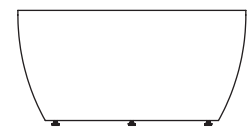

CIRC
m2

TABLES

Graphite

Bone

Natural

THE LARGEST AND TALLEST OF THE ROUND, CURVED-SIDED CONCRETE TABLES, THE BLINDE DESIGN CIRC M2 WILL ADD PANACHE TO YOUR OUTDOOR AND INTERIOR SPACES. CRAFTED USING LIGHTWEIGHT FLUID™ CONCRETE TECHNOLOGY, THIS OUTDOOR/INDOOR COFFEE TABLE COMBINES FUNCTION, FORM AND DURABILITY.

CIRC M2
BLD.1.T.CIR.M2

Dimensions

L 1000mm [39.4"]
W 1000mm [39.4"]
H 504mm [19.8"]

Weight

44.5kg / 97.9lbs

Material

Fluid™ Concrete Technology

Colours

Graphite, Natural and Bone

1000mm [39.4"]

504mm
[19.8"]