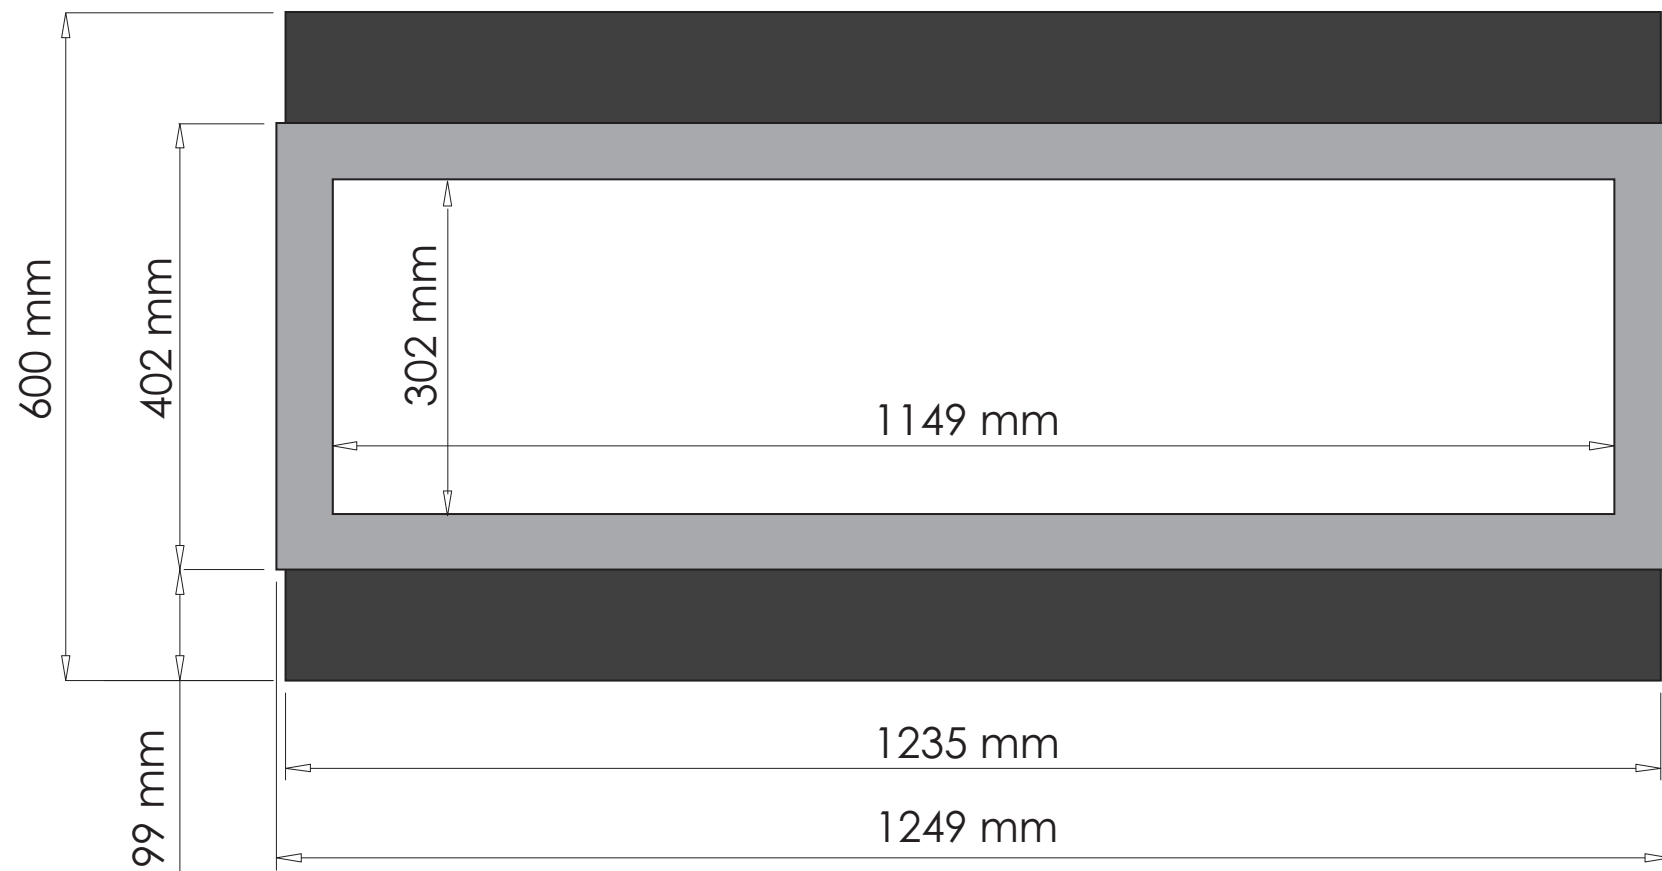

TECHNICAL SPECIFICATIONS		
VOLTS	240	
AMPS	8	
WATTS	1900	
HEATER	HIGH	1900 watts
	LOW	900 watts
NO HEATER	35 watts	
LAMPS	QUANTITY	LED
	WATTS	
	TOTAL WATTS	15 watts
ROTOR MOTOR	1 at 4 watts	
HEIGHT, WIDTH, DEPTH	23 1/2 x 48 1/2 x 12	
GLASS VIEWING OPENING	12" x 45 1/4"	
SURROUND SIZE	15 3/4" x 49 1/4"	
SHIPPING SIZE	25 3/4 x 58 x 14 1/2"	
SHIPPING WEIGHT	UNIT	111 lbs
	GLASS FRONT	Included
PLUG LOCATION	Left Side	
CORD LENGTH	76"	
APPROX. HEATING AREA	400 sq ft	

SERIES BUILT IN	MODEL BI-50-DEEP		REV 1
SCALE 1" = 1'-0"	DATE: 11/1/2013		SHEET 1 OF 1

TECHNICAL SPECIFICATIONS		
VOLTS	240	
AMPS	8	
WATTS	1900	
HEATER	HIGH	1900 watts
	LOW	900 watts
NO HEATER	35 watts	
LAMPS	QUANTITY	LED
	WATTS	
	TOTAL WATTS	15 watts
ROTOR MOTOR	1 at 4 watts	
HEIGHT, WIDTH, DEPTH	60 x 123.5 x 30.2 cm	
GLASS VIEWING OPENING	30.2 x 114.9 cm	
SURROUND SIZE	40.1 x 124.9 cm	
SHIPPING SIZE	64 x 146.3 x 36.8 cm	
SHIPPING WEIGHT	50 kg	
GLASS FRONT	UNIT	
		Included
PLUG LOCATION	Left Side	
CORD LENGTH	193 cm	
APPROX. HEATING AREA	37 sqm	

Amantii

SERIES BUILT IN	MODEL BI-50-DEEP		REV 1
SCALE 1:12	DATE: 11/1/2013		SHEET 1 OF 1