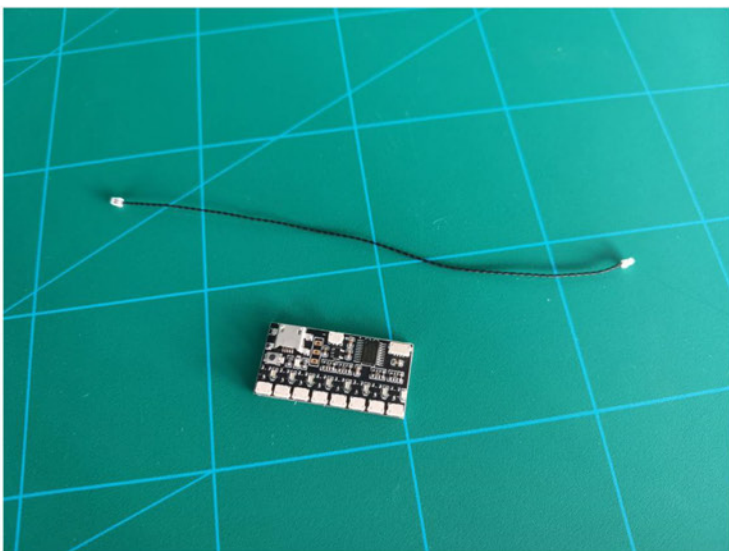

# Led Light Installation Guide

## LEGO 76161 1989 Batwing