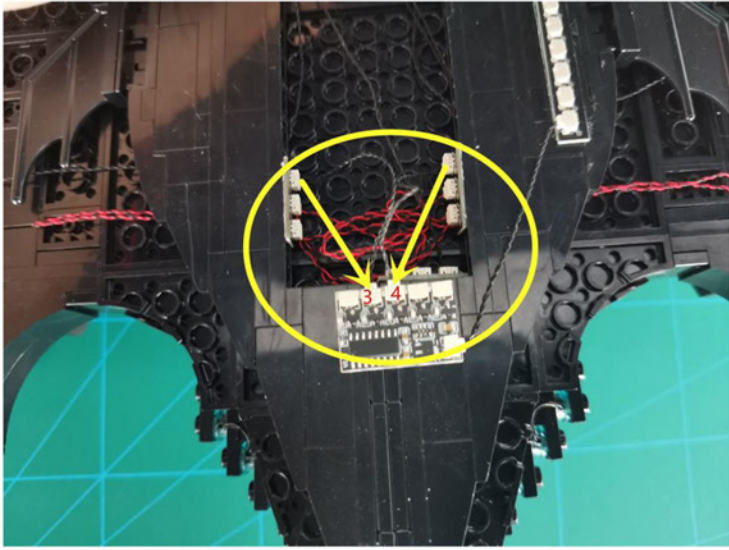

# Led Light Installation Guide

## LEGO 76161 1989 Batwing