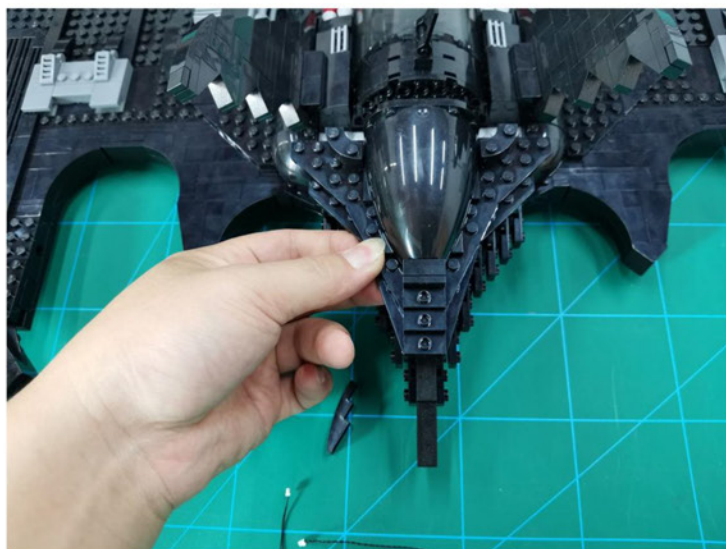

Led Light Installation Guide

LEGO 76161 1989 Batwing