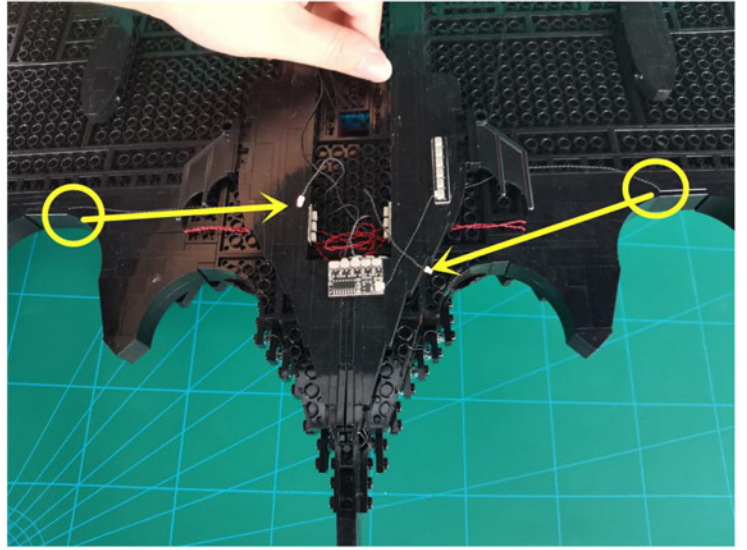

# Led Light Installation Guide

## LEGO 76161 1989 Batwing