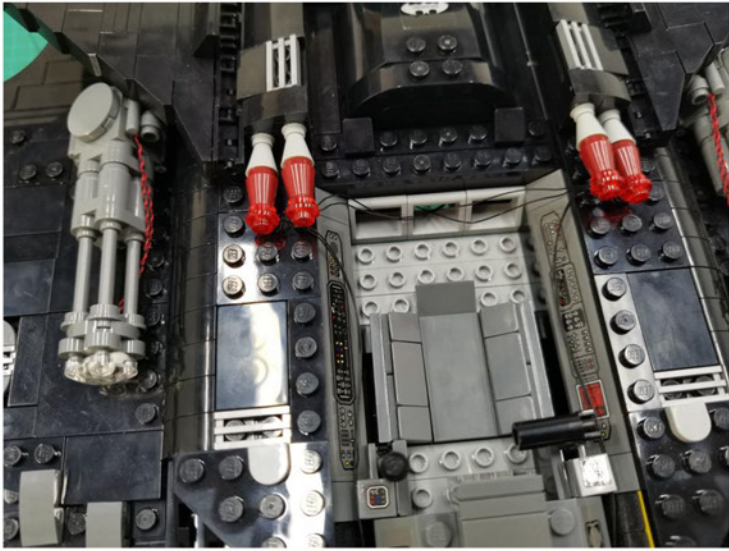

# Led Light Installation Guide

## LEGO 76161 1989 Batwing