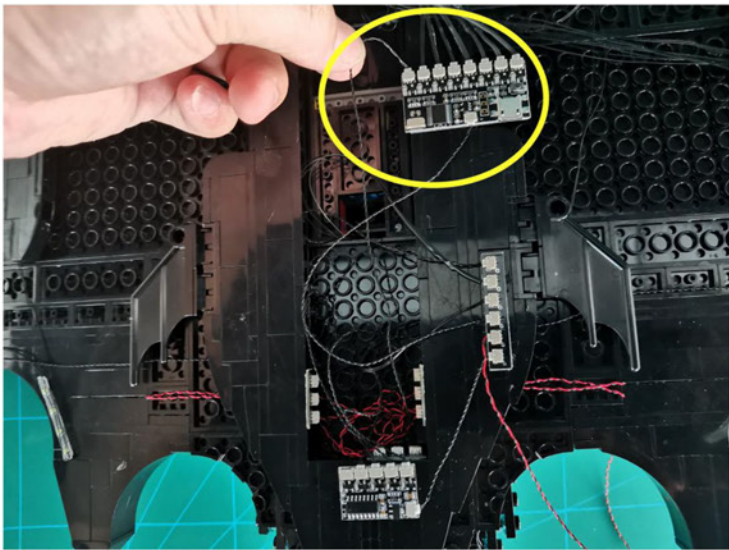

# Led Light Installation Guide

## LEGO 76161 1989 Batwing