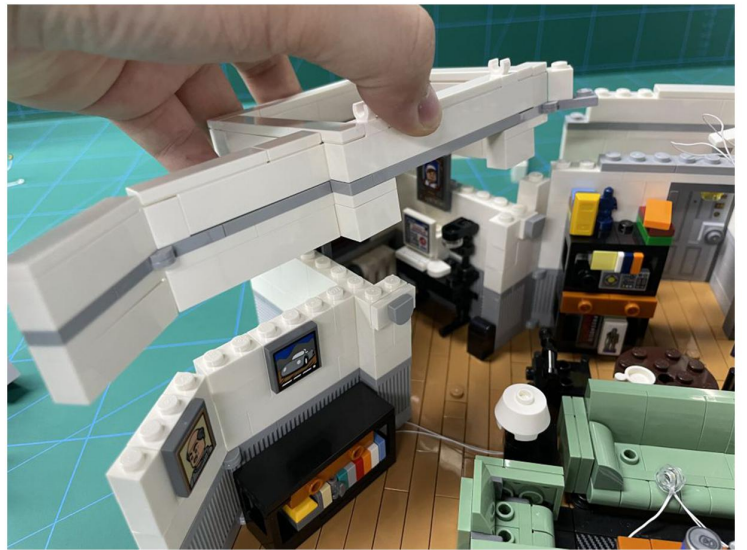

LIGHTING KIT
designed for LEGO sets

Led Light Installation Guide

Lego 21328

Seinfeld

THANK YOU!

Thank you for being part of the Brick Fans family and welcome to join us for the great experience in lighting up your LEGO set.