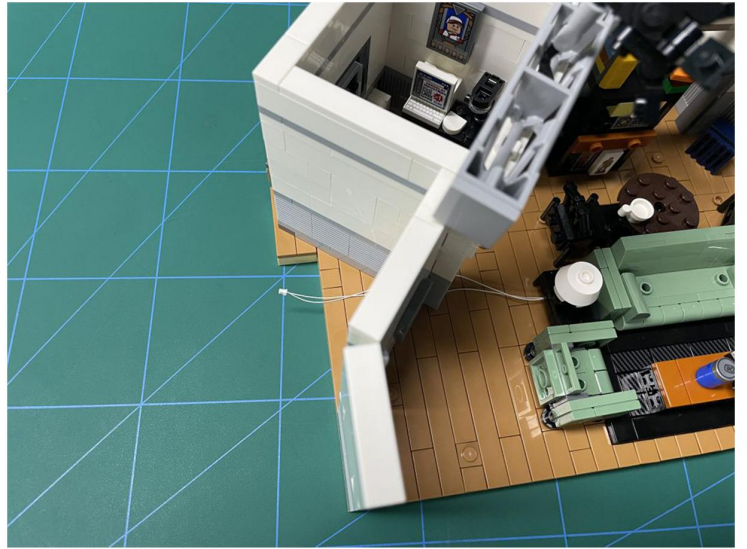

LIGHTING KIT
designed for LEGO sets

Led Light Installation Guide

Lego 21328

Seinfeld

THANK YOU!

Thank you for being part of the Brick Fans family and welcome to join us for the great experience in lighting up your LEGO set.