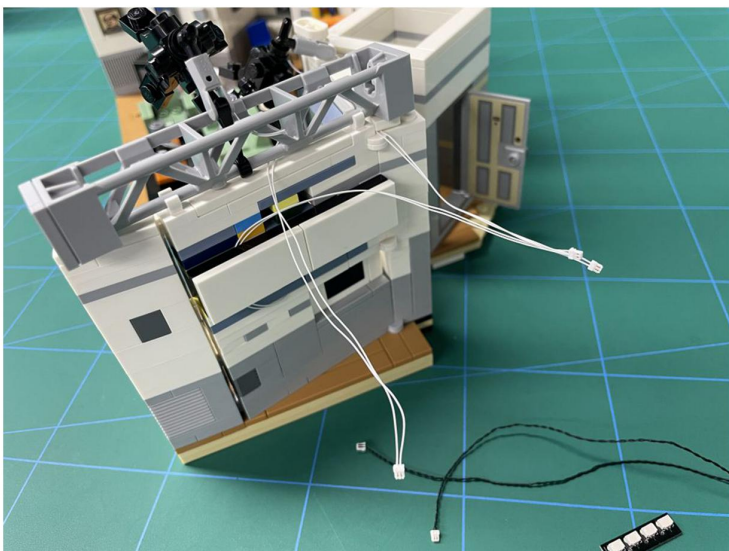

LIGHTING KIT
designed for LEGO sets

Led Light Installation Guide

Lego 21328

Seinfeld

THANK YOU!

Thank you for being part of the Brick Fans family and welcome to join us for the great experience in lighting up your LEGO set.