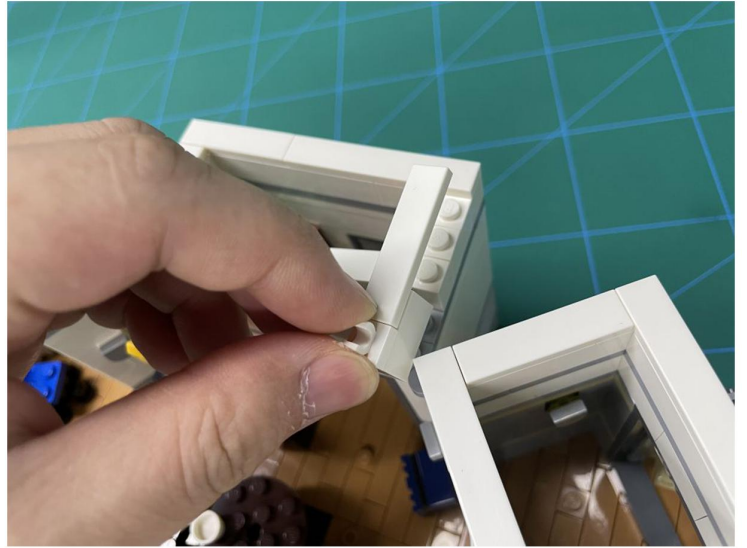

LIGHTING KIT
designed for LEGO sets

Led Light Installation Guide

Lego 21328

Seinfeld

THANK YOU!

Thank you for being part of the Brick Fans family and welcome to join us for the great experience in lighting up your LEGO set.