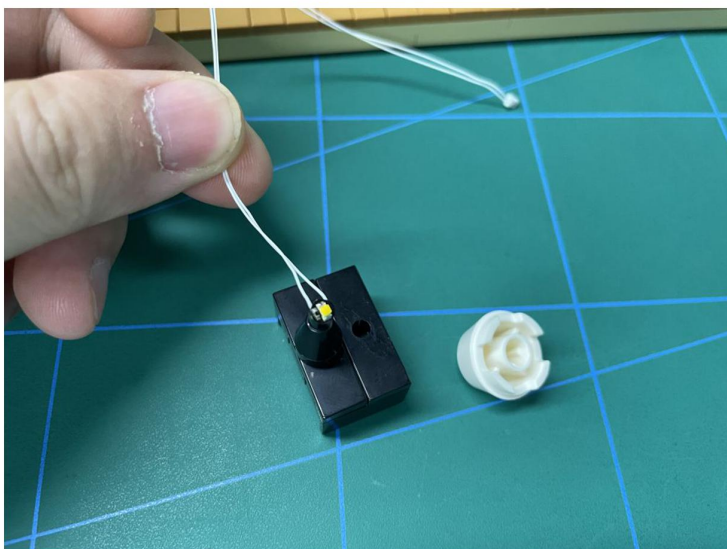

LIGHTING KIT
designed for LEGO sets

Led Light Installation Guide

Lego 21328

Seinfeld

THANK YOU!

Thank you for being part of the Brick Fans family and welcome to join us for the great experience in lighting up your LEGO set.