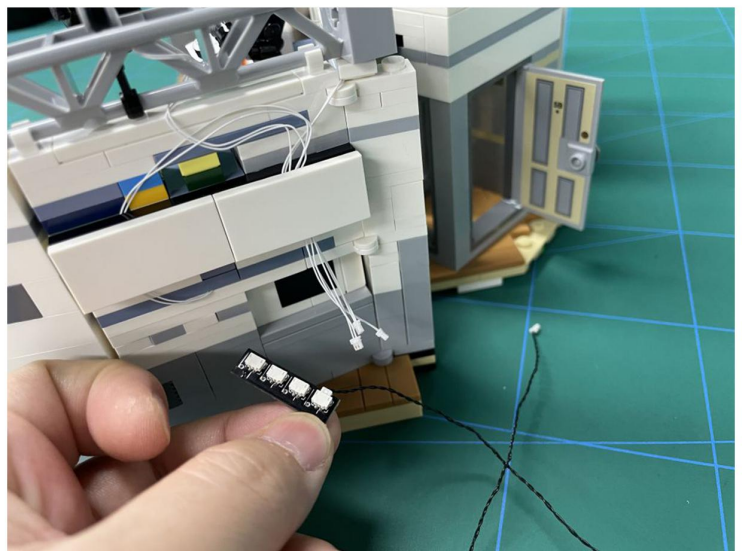

LIGHTING KIT
designed for LEGO sets

Led Light Installation Guide

Lego 21328

Seinfeld

THANK YOU!

Thank you for being part of the Brick Fans family and welcome to join us for the great experience in lighting up your LEGO set.