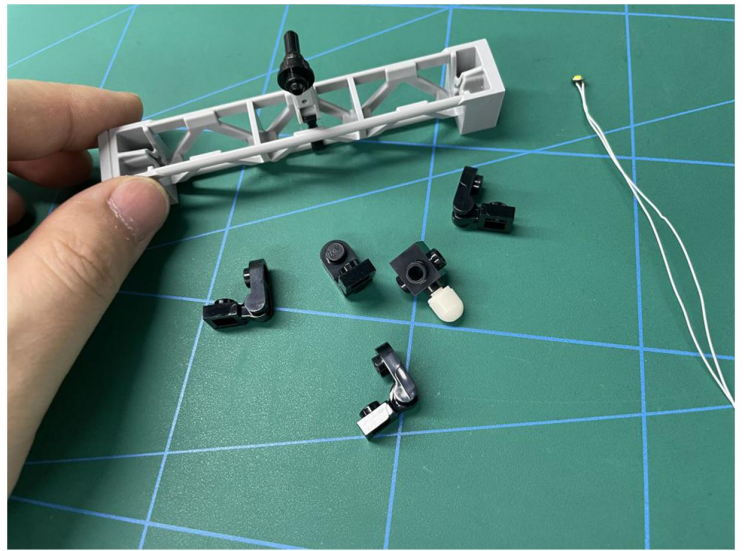

LIGHTING KIT
designed for LEGO sets

Led Light Installation Guide

Lego 21328

Seinfeld

THANK YOU!

Thank you for being part of the Brick Fans family and welcome to join us for the great experience in lighting up your LEGO set.