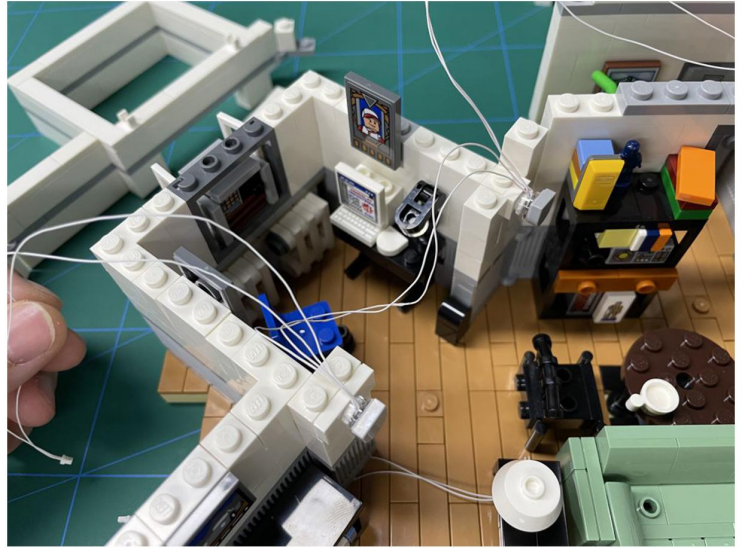

LIGHTING KIT
designed for LEGO sets

Led Light Installation Guide

Lego 21328

Seinfeld

THANK YOU!

Thank you for being part of the Brick Fans family and welcome to join us for the great experience in lighting up your LEGO set.