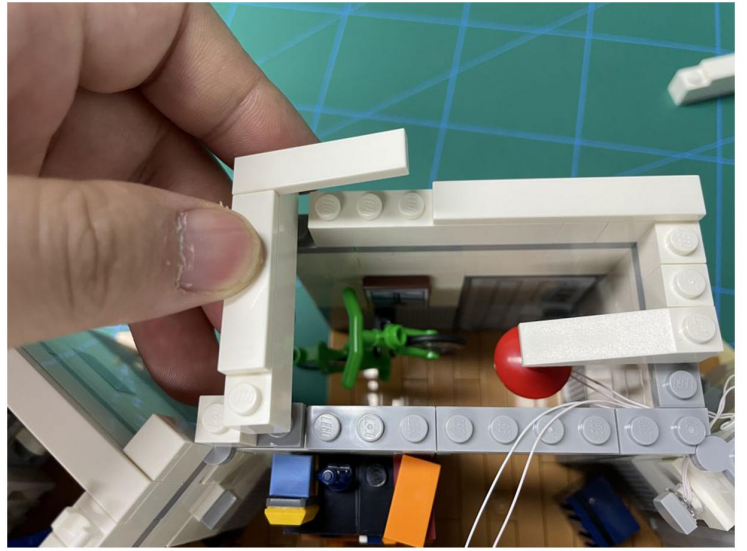

LIGHTING KIT
designed for LEGO sets

Led Light Installation Guide

Lego 21328

Seinfeld

THANK YOU!

Thank you for being part of the Brick Fans family and welcome to join us for the great experience in lighting up your LEGO set.