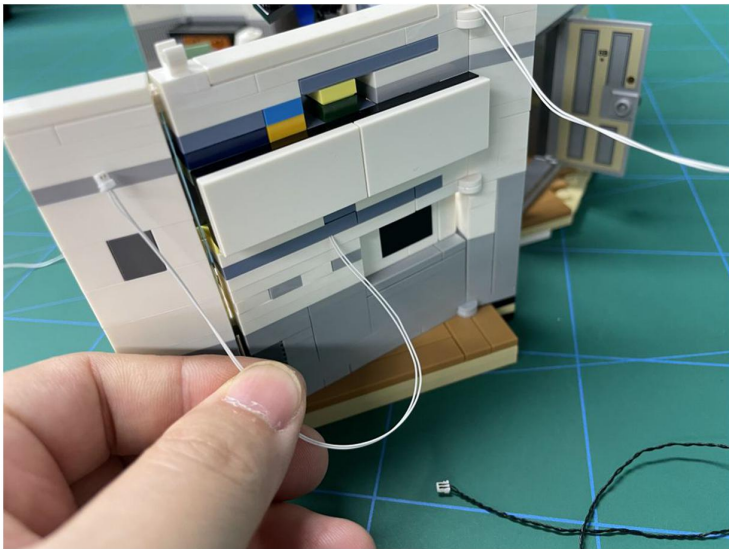

LIGHTING KIT
designed for LEGO sets

Led Light Installation Guide

Lego 21328

Seinfeld

THANK YOU!

Thank you for being part of the Brick Fans family and welcome to join us for the great experience in lighting up your LEGO set.