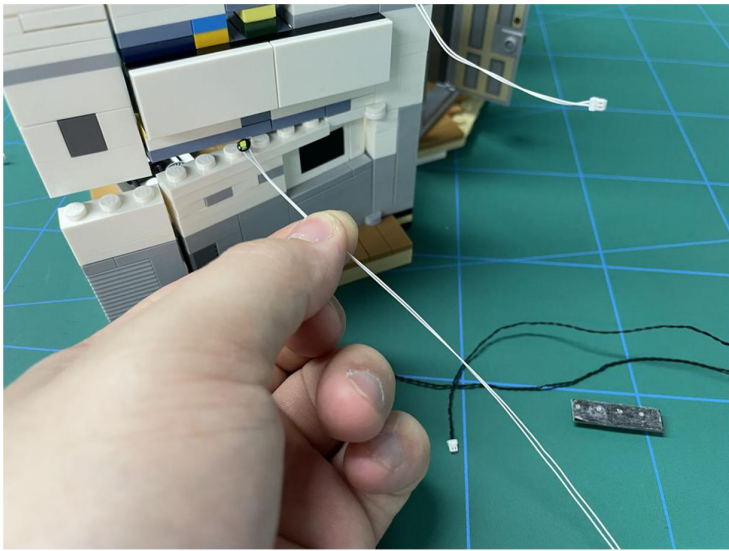

LIGHTING KIT
designed for LEGO sets

Led Light Installation Guide

Lego 21328

Seinfeld

THANK YOU!

Thank you for being part of the Brick Fans family and welcome to join us for the great experience in lighting up your LEGO set.