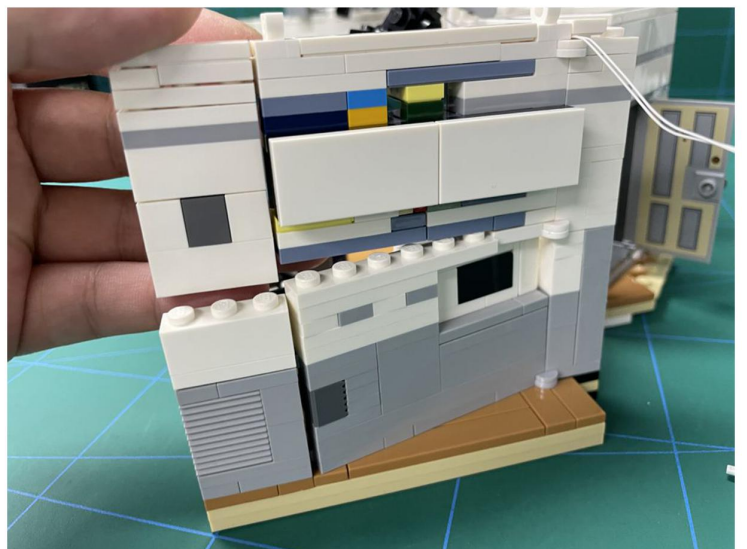

LIGHTING KIT
designed for LEGO sets

Led Light Installation Guide

Lego 21328

Seinfeld

THANK YOU!

Thank you for being part of the Brick Fans family and welcome to join us for the great experience in lighting up your LEGO set.