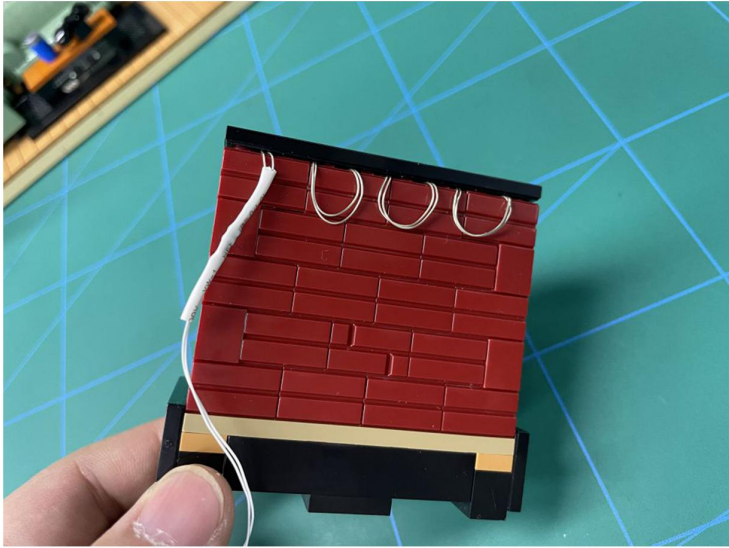

LIGHTING KIT
designed for LEGO sets

Led Light Installation Guide

Lego 21328

Seinfeld

THANK YOU!

Thank you for being part of the Brick Fans family and welcome to join us for the great experience in lighting up your LEGO set.