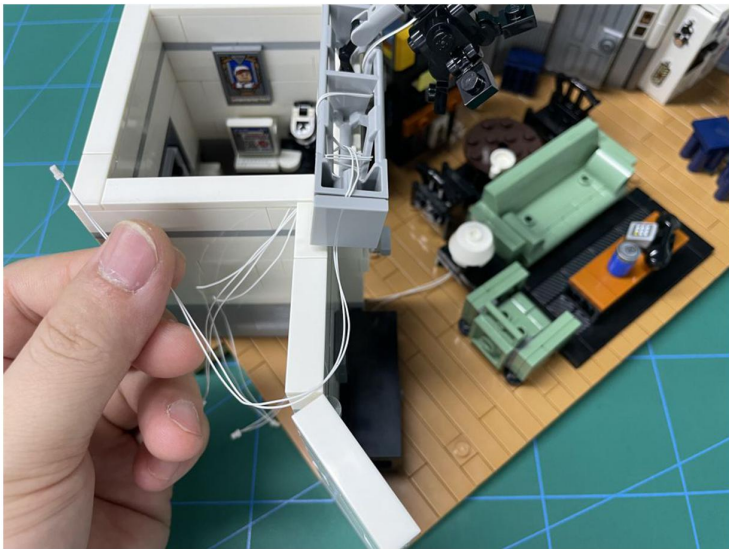

LIGHTING KIT
designed for LEGO sets

Led Light Installation Guide

Lego 21328

Seinfeld

THANK YOU!

Thank you for being part of the Brick Fans family and welcome to join us for the great experience in lighting up your LEGO set.