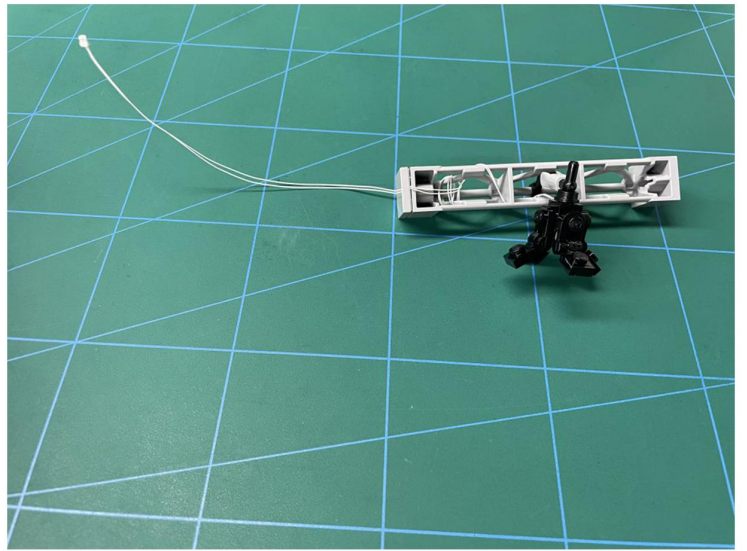

LIGHTING KIT
designed for LEGO sets

Led Light Installation Guide

Lego 21328

Seinfeld

THANK YOU!

Thank you for being part of the Brick Fans family and welcome to join us for the great experience in lighting up your LEGO set.