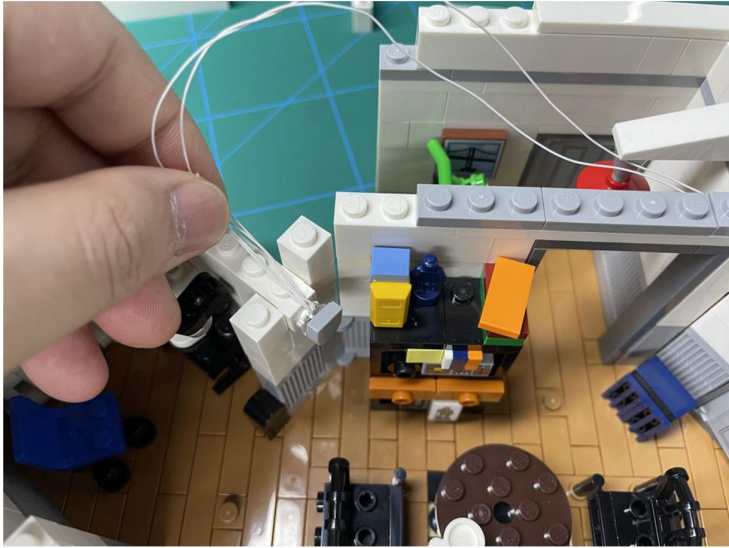

LIGHTING KIT
designed for LEGO sets

Led Light Installation Guide

Lego 21328

Seinfeld

THANK YOU!

Thank you for being part of the Brick Fans family and welcome to join us for the great experience in lighting up your LEGO set.