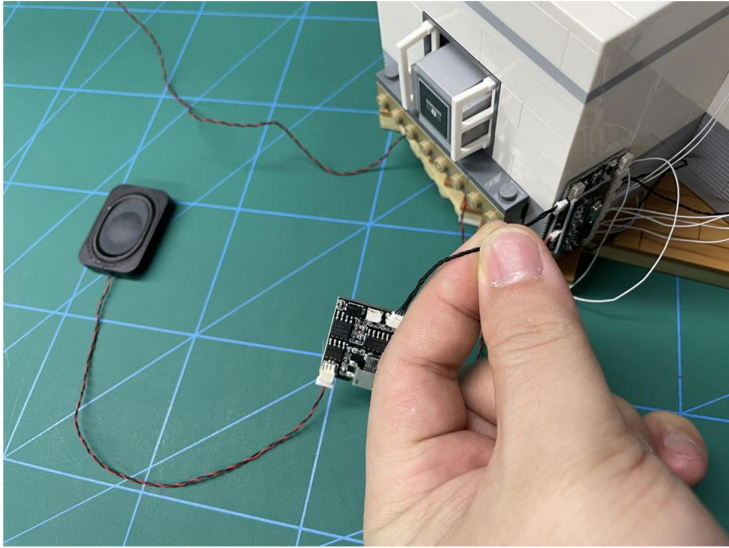

LIGHTING KIT
designed for LEGO sets

Led Light Installation Guide

Lego 21328

Seinfeld

THANK YOU!

Thank you for being part of the Brick Fans family and welcome to join us for the great experience in lighting up your LEGO set.