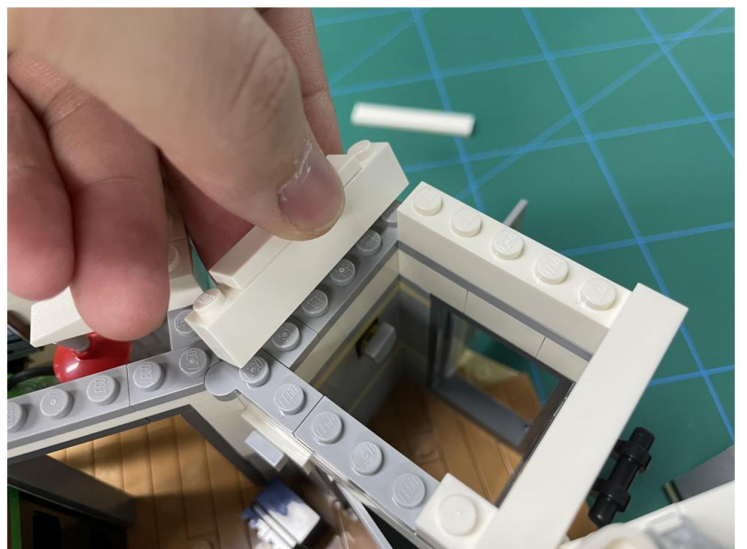

LIGHTING KIT
designed for LEGO sets

Led Light Installation Guide

Lego 21328

Seinfeld

THANK YOU!

Thank you for being part of the Brick Fans family and welcome to join us for the great experience in lighting up your LEGO set.