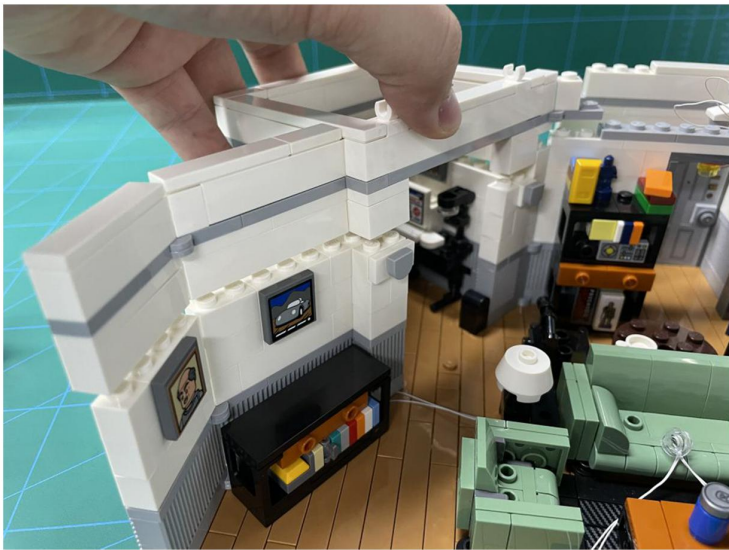

LIGHTING KIT
designed for LEGO sets

Led Light Installation Guide

Lego 21328

Seinfeld

THANK YOU!

Thank you for being part of the Brick Fans family and welcome to join us for the great experience in lighting up your LEGO set.