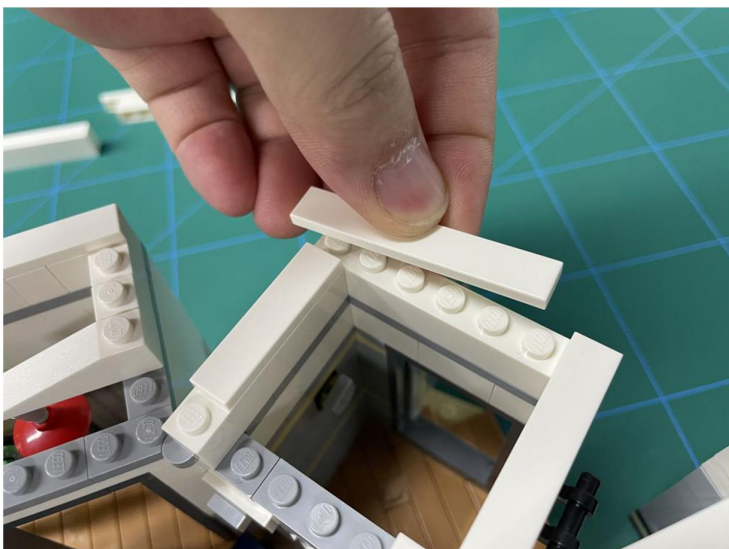

LIGHTING KIT
designed for LEGO sets

Led Light Installation Guide

Lego 21328

Seinfeld

THANK YOU!

Thank you for being part of the Brick Fans family and welcome to join us for the great experience in lighting up your LEGO set.