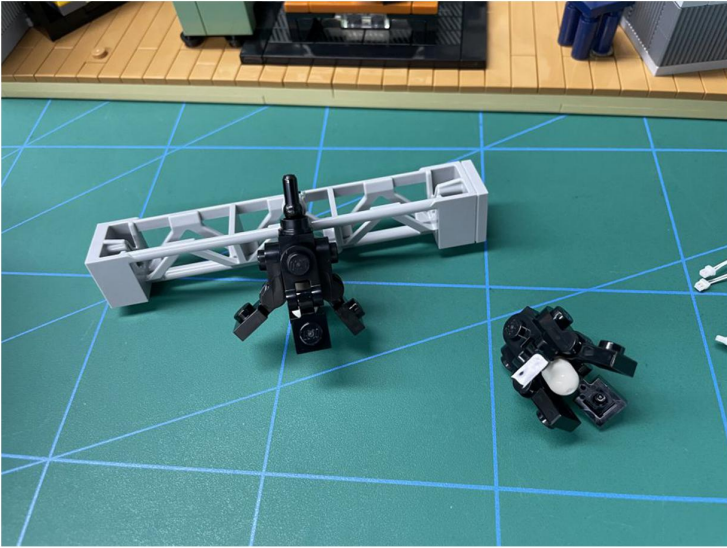

LIGHTING KIT
designed for LEGO sets

Led Light Installation Guide

Lego 21328

Seinfeld

THANK YOU!

Thank you for being part of the Brick Fans family and welcome to join us for the great experience in lighting up your LEGO set.