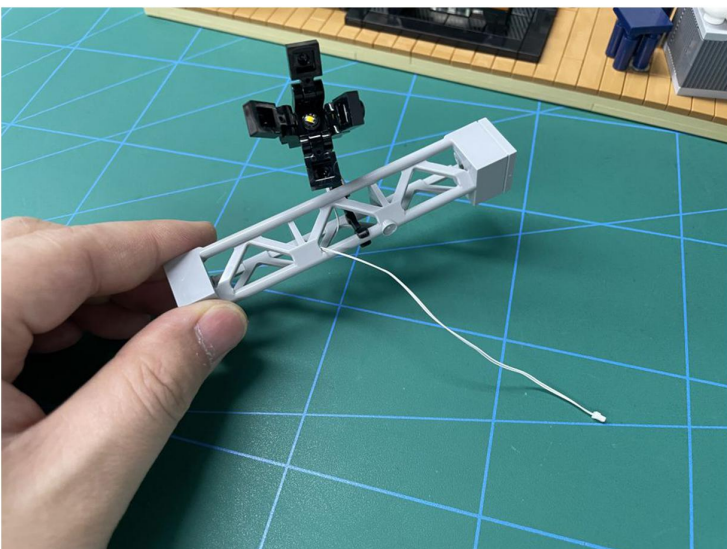

LIGHTING KIT
designed for LEGO sets

Led Light Installation Guide

Lego 21328

Seinfeld

THANK YOU!

Thank you for being part of the Brick Fans family and welcome to join us for the great experience in lighting up your LEGO set.