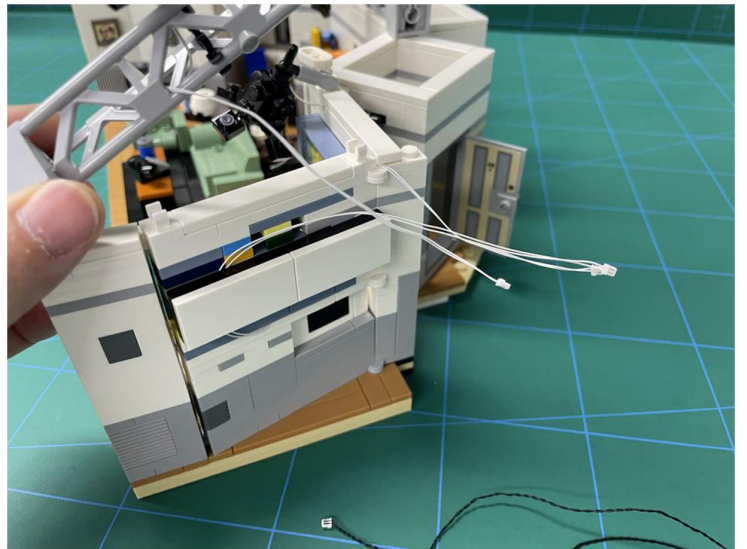

LIGHTING KIT
designed for LEGO sets

Led Light Installation Guide

Lego 21328

Seinfeld

THANK YOU!

Thank you for being part of the Brick Fans family and welcome to join us for the great experience in lighting up your LEGO set.