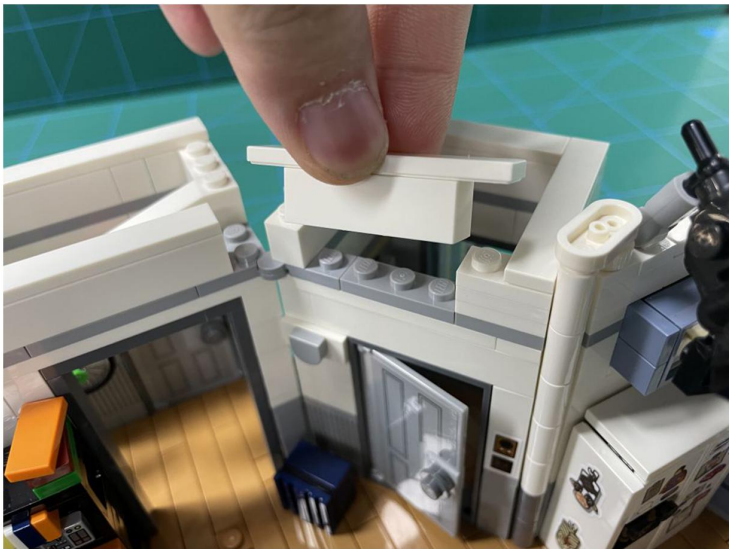

LIGHTING KIT
designed for LEGO sets

Led Light Installation Guide

Lego 21328

Seinfeld

THANK YOU!

Thank you for being part of the Brick Fans family and welcome to join us for the great experience in lighting up your LEGO set.