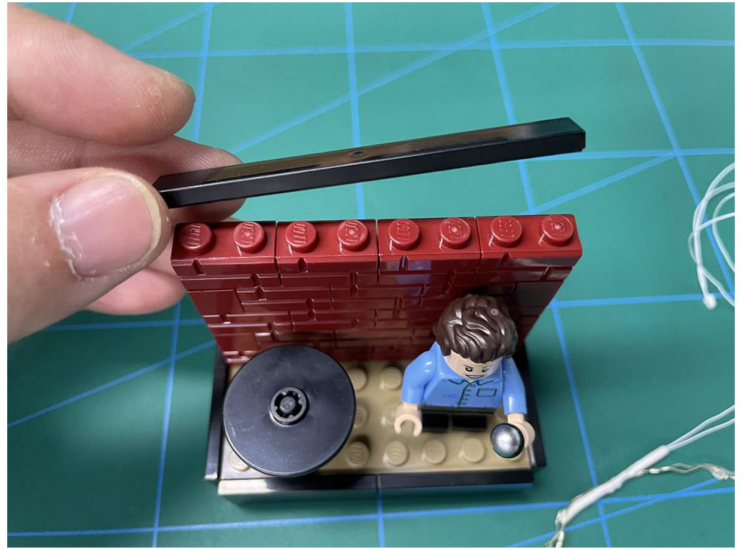

LIGHTING KIT
designed for LEGO sets

Led Light Installation Guide

Lego 21328

Seinfeld

THANK YOU!

Thank you for being part of the Brick Fans family and welcome to join us for the great experience in lighting up your LEGO set.