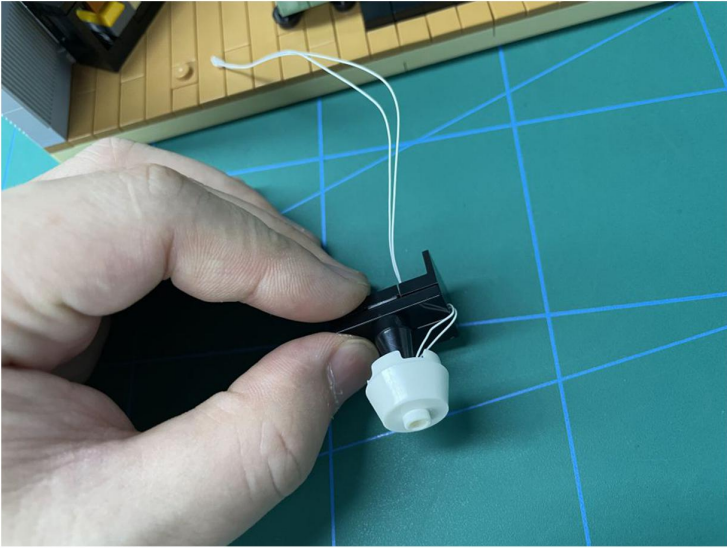

LIGHTING KIT
designed for LEGO sets

Led Light Installation Guide

Lego 21328

Seinfeld

THANK YOU!

Thank you for being part of the Brick Fans family and welcome to join us for the great experience in lighting up your LEGO set.