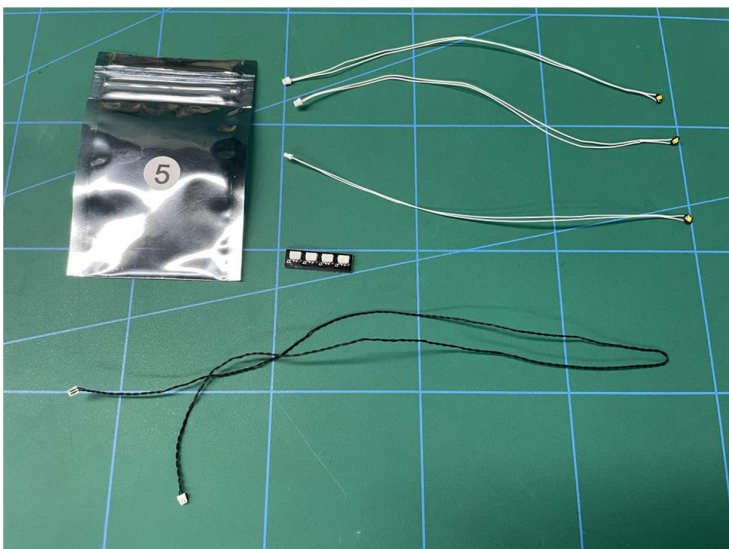

LIGHTING KIT
designed for LEGO sets

Led Light Installation Guide

Lego 21328

Seinfeld

THANK YOU!

Thank you for being part of the Brick Fans family and welcome to join us for the great experience in lighting up your LEGO set.