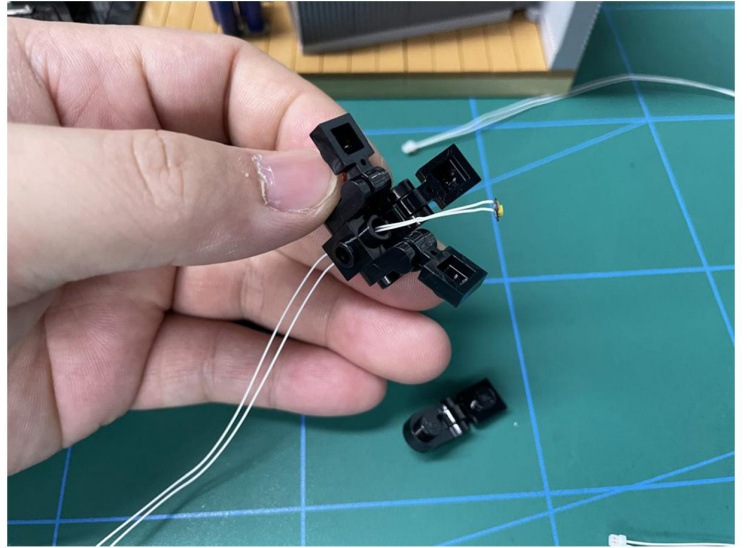

LIGHTING KIT
designed for LEGO sets

Led Light Installation Guide

Lego 21328

Seinfeld

THANK YOU!

Thank you for being part of the Brick Fans family and welcome to join us for the great experience in lighting up your LEGO set.