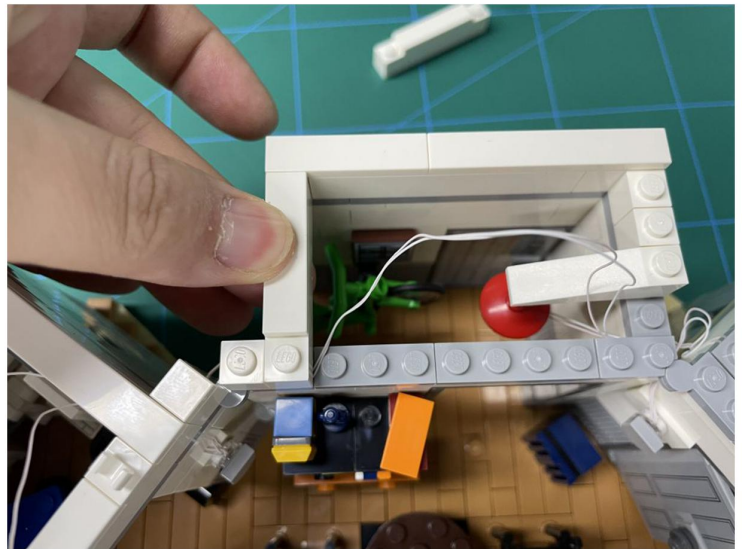

LIGHTING KIT
designed for LEGO sets

Led Light Installation Guide

Lego 21328

Seinfeld

THANK YOU!

Thank you for being part of the Brick Fans family and welcome to join us for the great experience in lighting up your LEGO set.