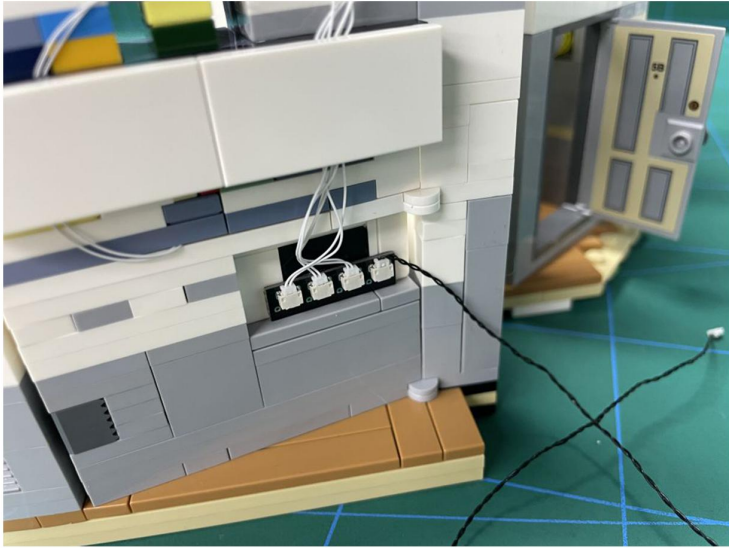

LIGHTING KIT
designed for LEGO sets

Led Light Installation Guide

Lego 21328

Seinfeld

THANK YOU!

Thank you for being part of the Brick Fans family and welcome to join us for the great experience in lighting up your LEGO set.