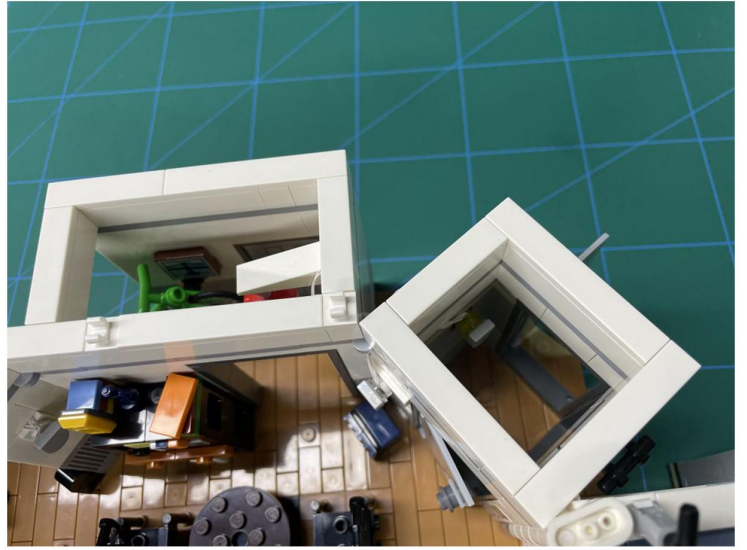

LIGHTING KIT
designed for LEGO sets

Led Light Installation Guide

Lego 21328

Seinfeld

THANK YOU!

Thank you for being part of the Brick Fans family and welcome to join us for the great experience in lighting up your LEGO set.