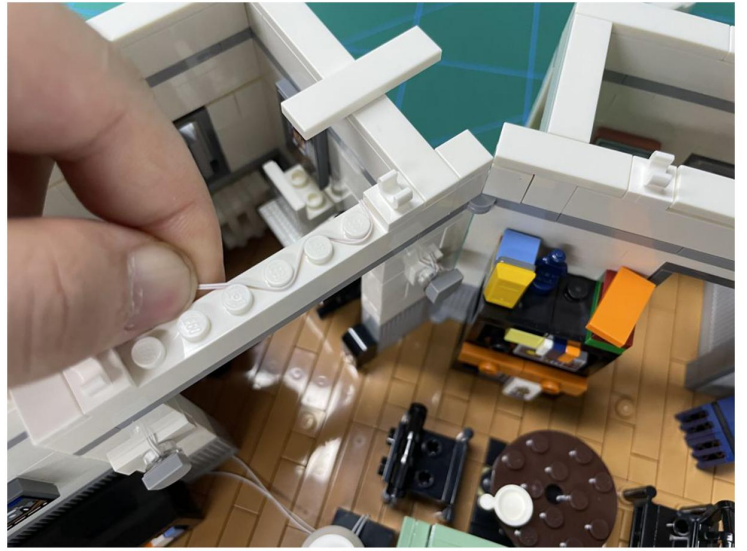

LIGHTING KIT
designed for LEGO sets

Led Light Installation Guide

Lego 21328

Seinfeld

THANK YOU!

Thank you for being part of the Brick Fans family and welcome to join us for the great experience in lighting up your LEGO set.