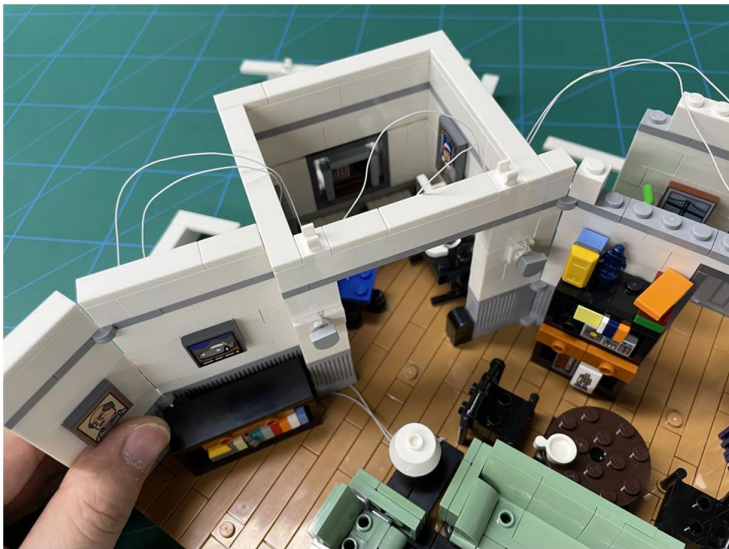

LIGHTING KIT
designed for LEGO sets

Led Light Installation Guide

Lego 21328

Seinfeld

THANK YOU!

Thank you for being part of the Brick Fans family and welcome to join us for the great experience in lighting up your LEGO set.