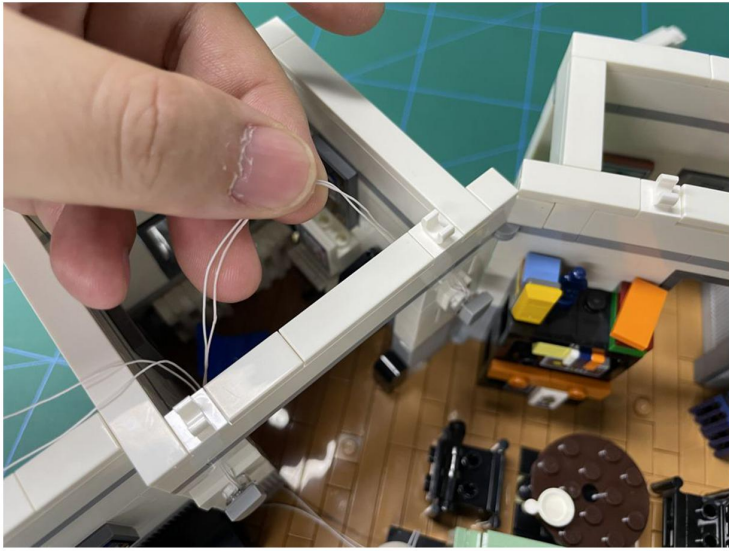

LIGHTING KIT
designed for LEGO sets

Led Light Installation Guide

Lego 21328

Seinfeld

THANK YOU!

Thank you for being part of the Brick Fans family and welcome to join us for the great experience in lighting up your LEGO set.