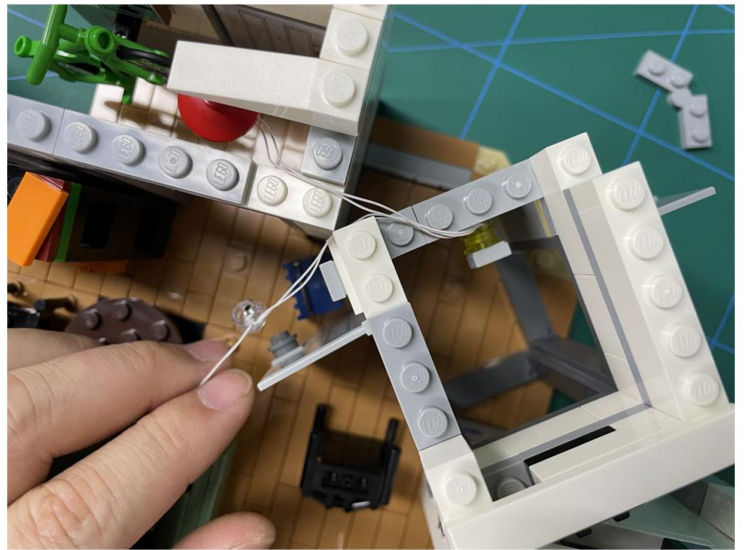

LIGHTING KIT
designed for LEGO sets

Led Light Installation Guide

Lego 21328

Seinfeld

THANK YOU!

Thank you for being part of the Brick Fans family and welcome to join us for the great experience in lighting up your LEGO set.