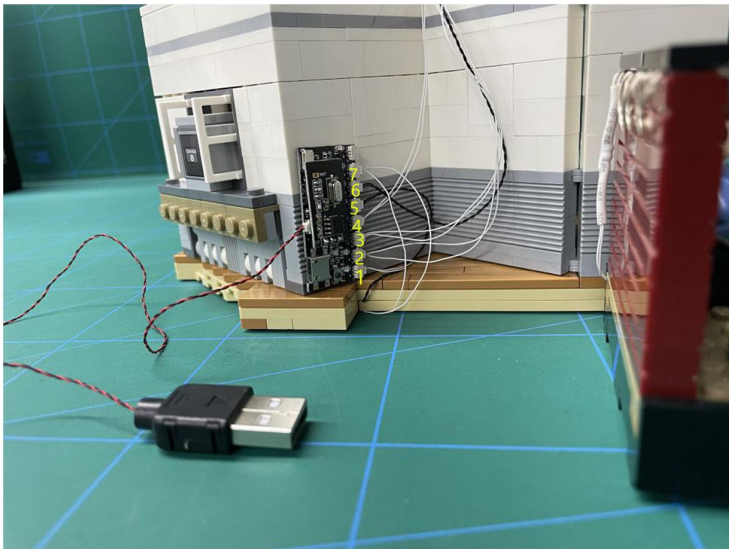

LIGHTING KIT
designed for LEGO sets

Led Light Installation Guide

Lego 21328

Seinfeld

THANK YOU!

Thank you for being part of the Brick Fans family and welcome to join us for the great experience in lighting up your LEGO set.