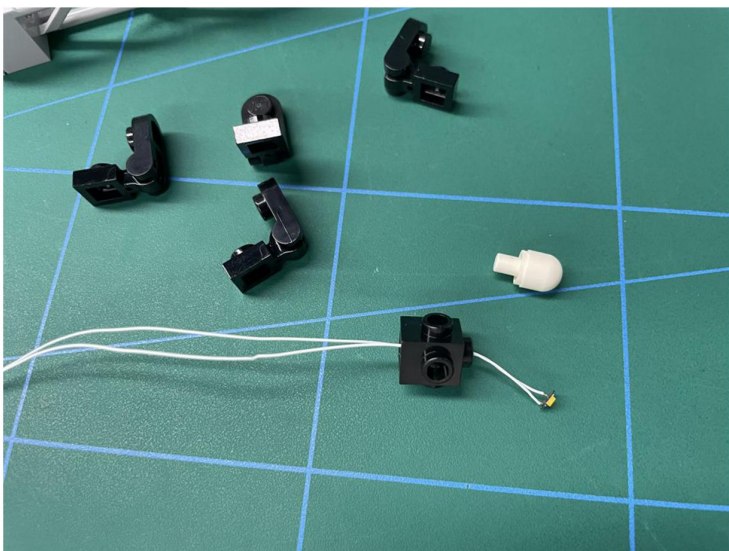

LIGHTING KIT
designed for LEGO sets

Led Light Installation Guide

Lego 21328

Seinfeld

THANK YOU!

Thank you for being part of the Brick Fans family and welcome to join us for the great experience in lighting up your LEGO set.