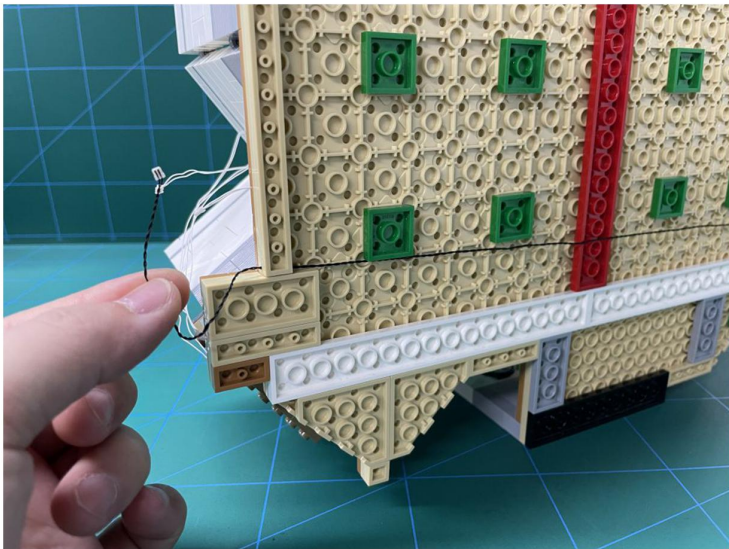

LIGHTING KIT
designed for LEGO sets

Led Light Installation Guide

Lego 21328

Seinfeld

THANK YOU!

Thank you for being part of the Brick Fans family and welcome to join us for the great experience in lighting up your LEGO set.