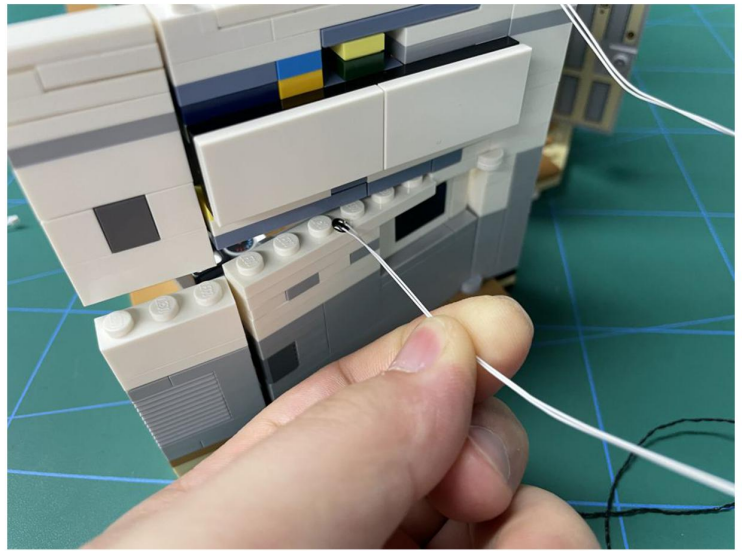

LIGHTING KIT
designed for LEGO sets

Led Light Installation Guide

Lego 21328

Seinfeld

THANK YOU!

Thank you for being part of the Brick Fans family and welcome to join us for the great experience in lighting up your LEGO set.