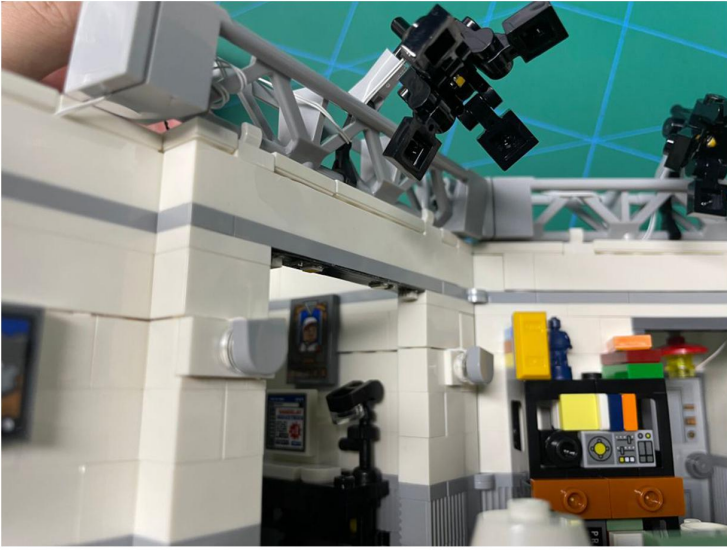

LIGHTING KIT
designed for LEGO sets

Led Light Installation Guide

Lego 21328

Seinfeld

THANK YOU!

Thank you for being part of the Brick Fans family and welcome to join us for the great experience in lighting up your LEGO set.