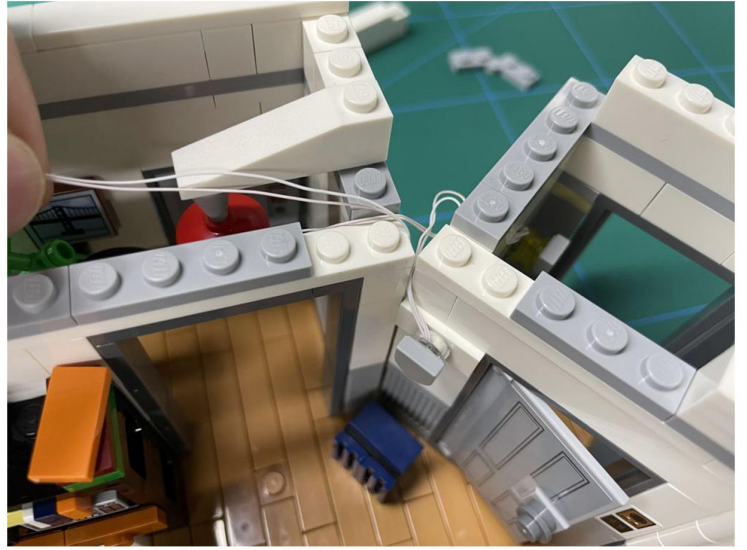

LIGHTING KIT
designed for LEGO sets

Led Light Installation Guide

Lego 21328

Seinfeld

THANK YOU!

Thank you for being part of the Brick Fans family and welcome to join us for the great experience in lighting up your LEGO set.