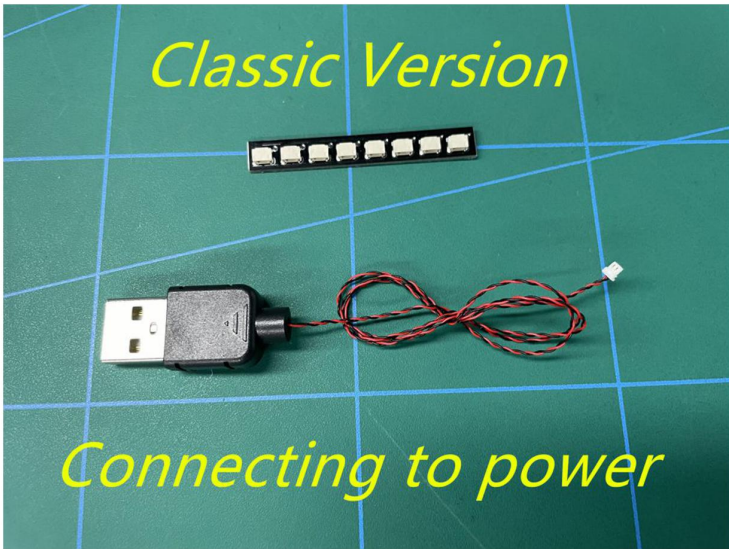

LIGHTING KIT
designed for LEGO sets

Led Light Installation Guide

Lego 21328

Seinfeld

THANK YOU!

Thank you for being part of the Brick Fans family and welcome to join us for the great experience in lighting up your LEGO set.