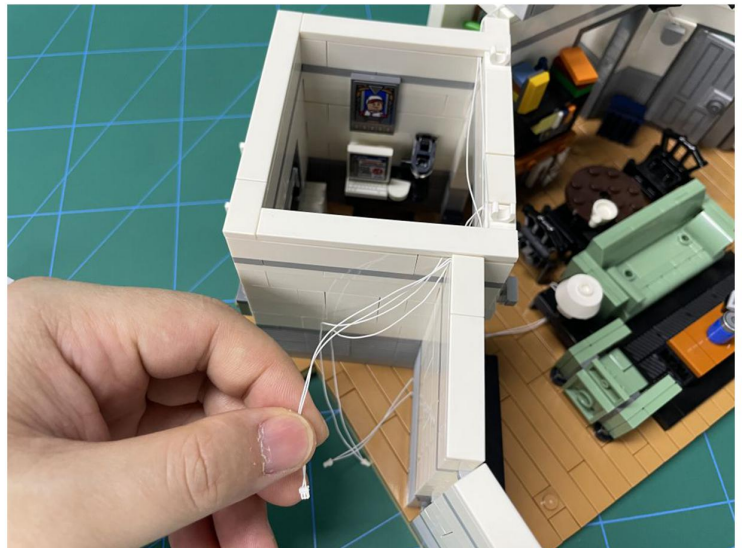

LIGHTING KIT
designed for LEGO sets

Led Light Installation Guide

Lego 21328

Seinfeld

THANK YOU!

Thank you for being part of the Brick Fans family and welcome to join us for the great experience in lighting up your LEGO set.