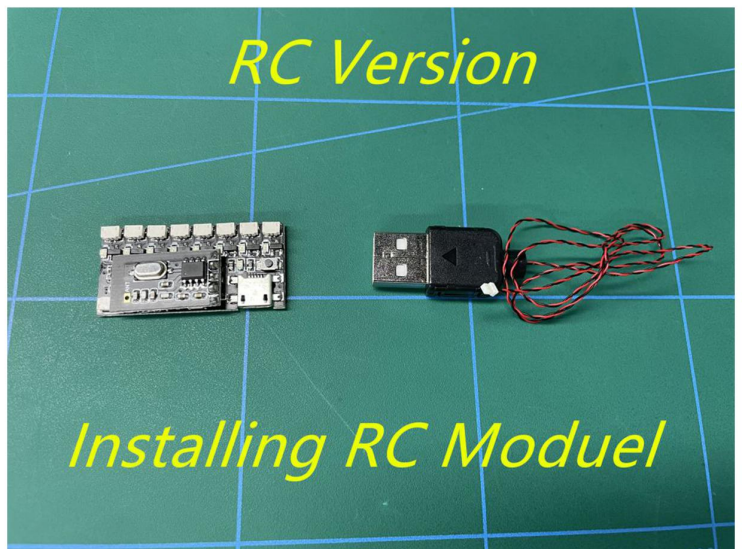

LIGHTING KIT
designed for LEGO sets

Led Light Installation Guide

Lego 21328

Seinfeld

THANK YOU!

Thank you for being part of the Brick Fans family and welcome to join us for the great experience in lighting up your LEGO set.