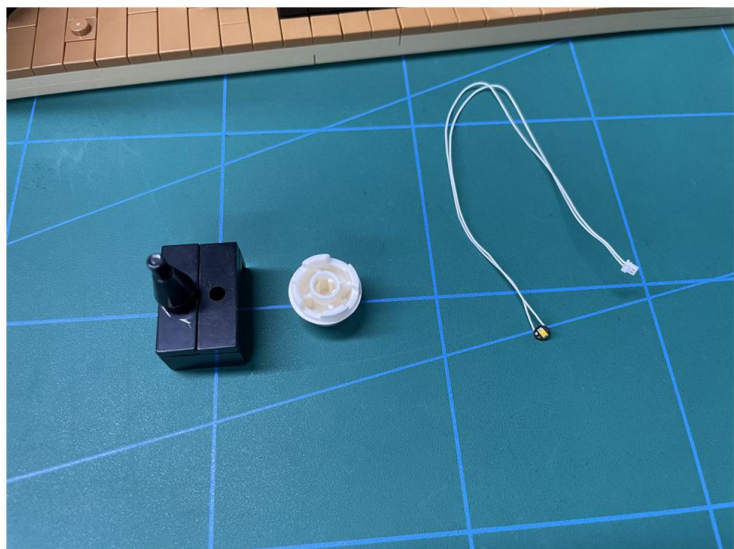

LIGHTING KIT
designed for LEGO sets

Led Light Installation Guide

Lego 21328

Seinfeld

THANK YOU!

Thank you for being part of the Brick Fans family and welcome to join us for the great experience in lighting up your LEGO set.