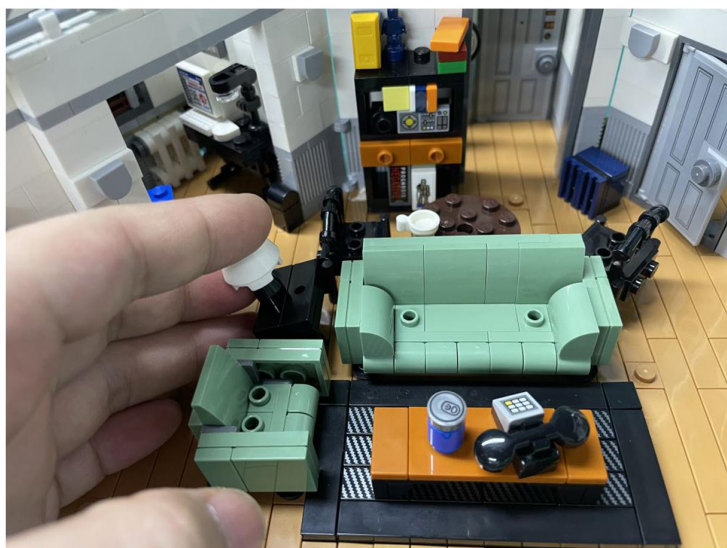

LIGHTING KIT
designed for LEGO sets

Led Light Installation Guide

Lego 21328

Seinfeld

THANK YOU!

Thank you for being part of the Brick Fans family and welcome to join us for the great experience in lighting up your LEGO set.