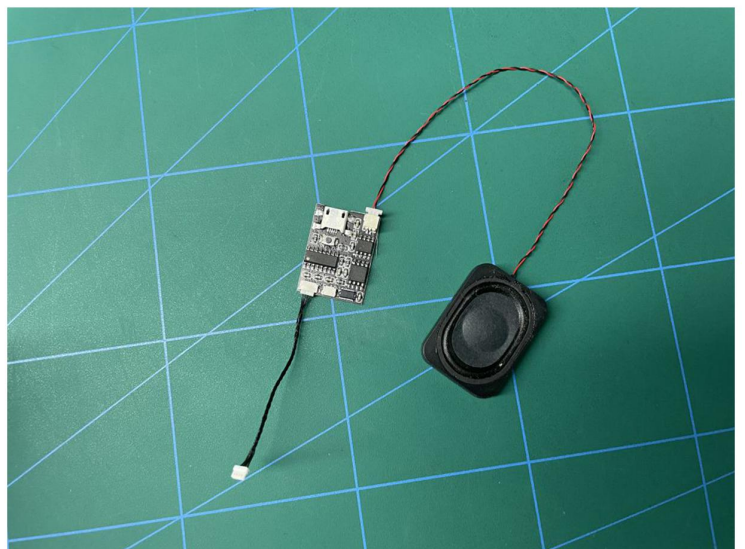

LIGHTING KIT
designed for LEGO sets

Led Light Installation Guide

Lego 21328

Seinfeld

THANK YOU!

Thank you for being part of the Brick Fans family and welcome to join us for the great experience in lighting up your LEGO set.