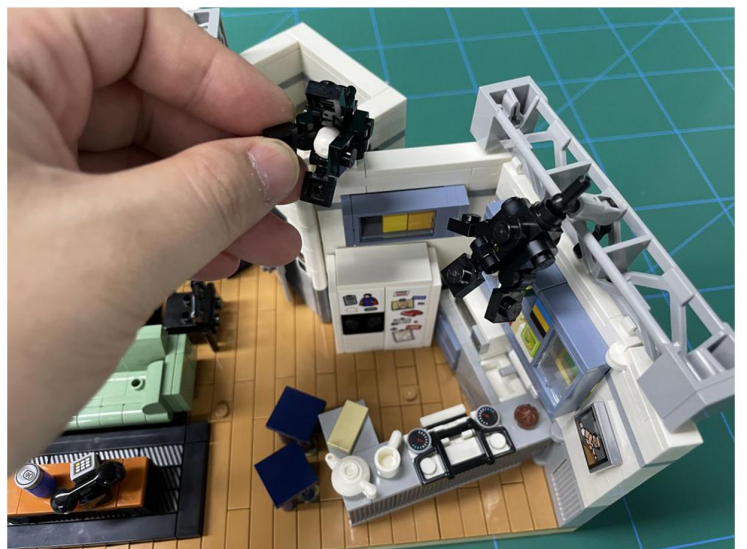

LIGHTING KIT
designed for LEGO sets

Led Light Installation Guide

Lego 21328

Seinfeld

THANK YOU!

Thank you for being part of the Brick Fans family and welcome to join us for the great experience in lighting up your LEGO set.