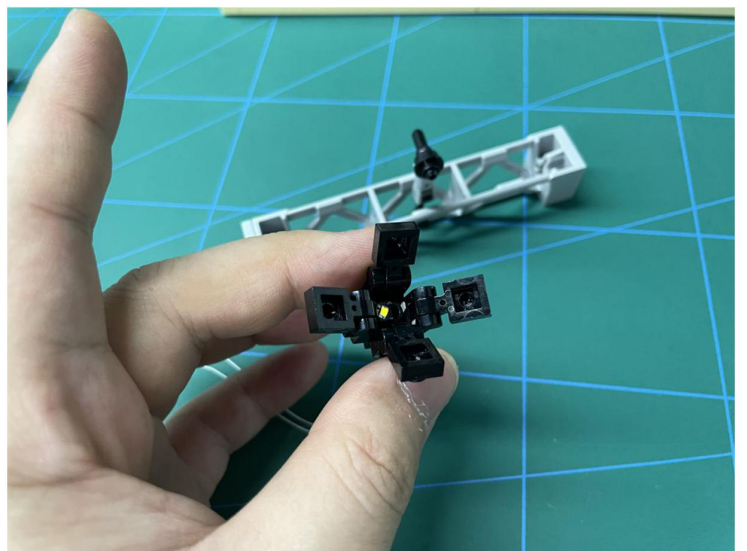

LIGHTING KIT
designed for LEGO sets

Led Light Installation Guide

Lego 21328

Seinfeld

THANK YOU!

Thank you for being part of the Brick Fans family and welcome to join us for the great experience in lighting up your LEGO set.