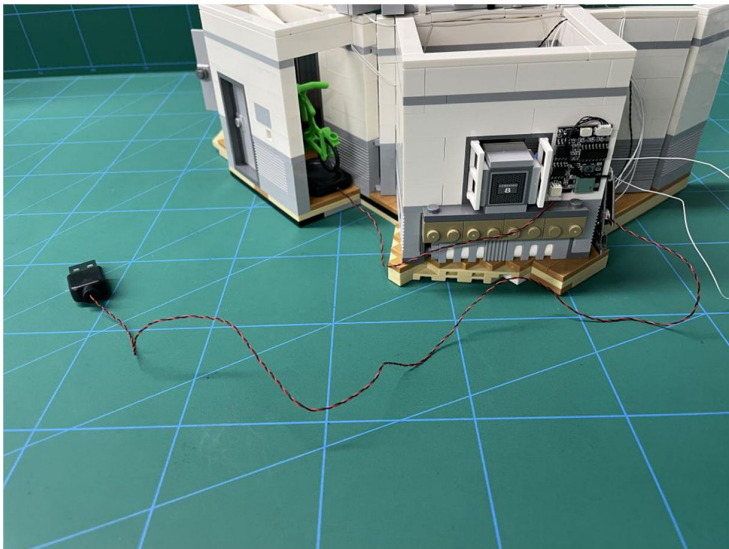

LIGHTING KIT
designed for LEGO sets

Led Light Installation Guide

Lego 21328

Seinfeld

THANK YOU!

Thank you for being part of the Brick Fans family and welcome to join us for the great experience in lighting up your LEGO set.