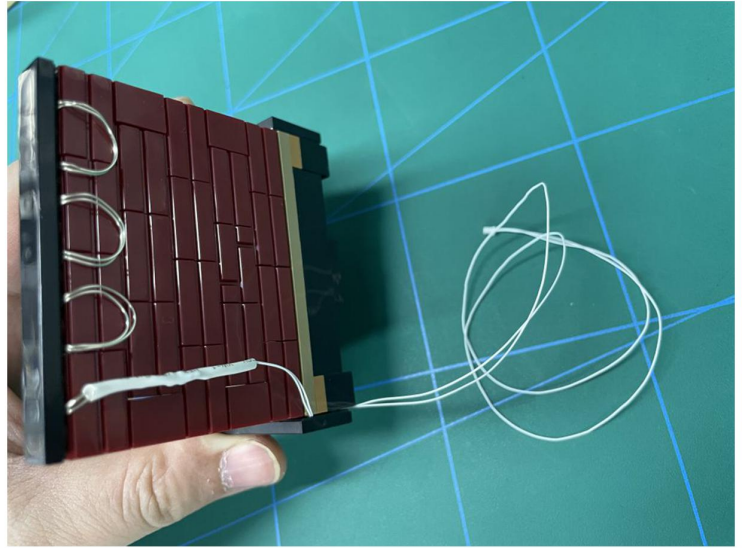

LIGHTING KIT
designed for LEGO sets

Led Light Installation Guide

Lego 21328

Seinfeld

THANK YOU!

Thank you for being part of the Brick Fans family and welcome to join us for the great experience in lighting up your LEGO set.