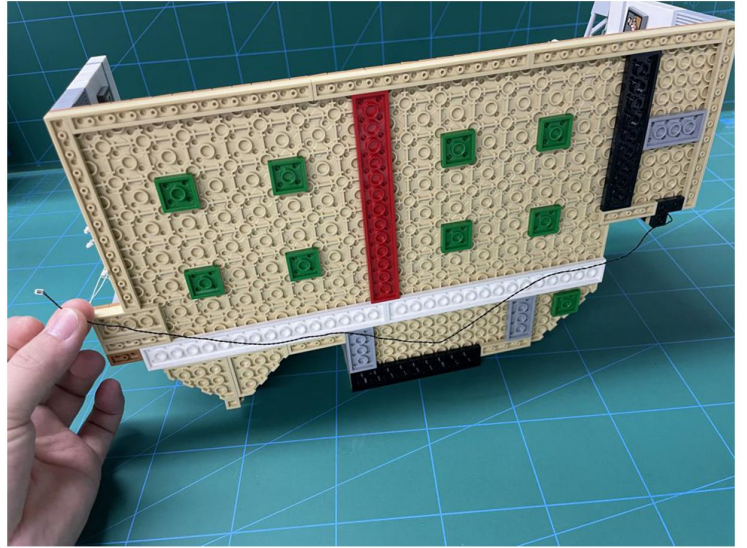

LIGHTING KIT
designed for LEGO sets

Led Light Installation Guide

Lego 21328

Seinfeld

THANK YOU!

Thank you for being part of the Brick Fans family and welcome to join us for the great experience in lighting up your LEGO set.