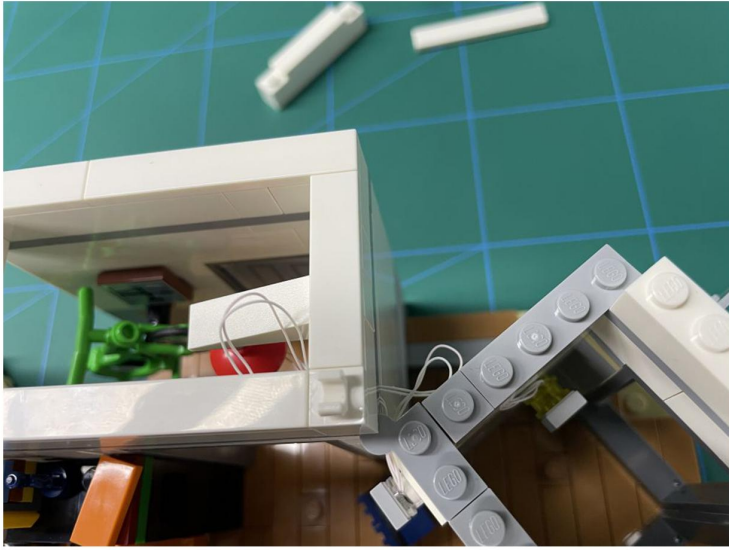

LIGHTING KIT
designed for LEGO sets

Led Light Installation Guide

Lego 21328

Seinfeld

THANK YOU!

Thank you for being part of the Brick Fans family and welcome to join us for the great experience in lighting up your LEGO set.