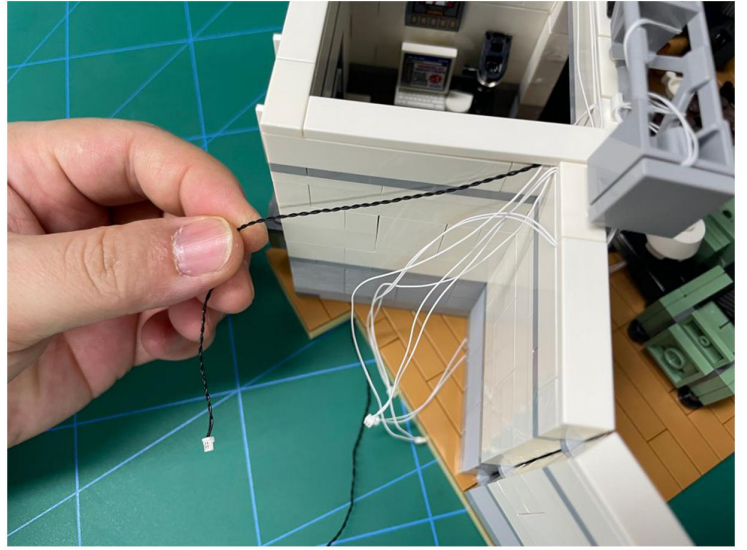

LIGHTING KIT
designed for LEGO sets

Led Light Installation Guide

Lego 21328

Seinfeld

THANK YOU!

Thank you for being part of the Brick Fans family and welcome to join us for the great experience in lighting up your LEGO set.