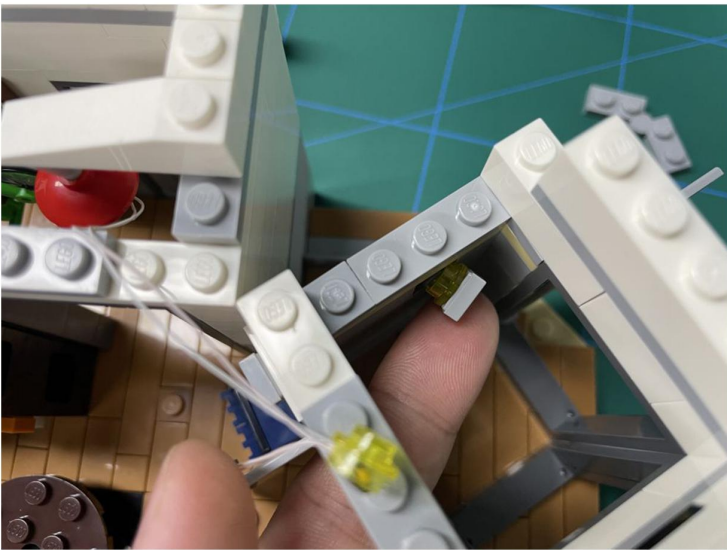

LIGHTING KIT
designed for LEGO sets

Led Light Installation Guide

Lego 21328

Seinfeld

THANK YOU!

Thank you for being part of the Brick Fans family and welcome to join us for the great experience in lighting up your LEGO set.