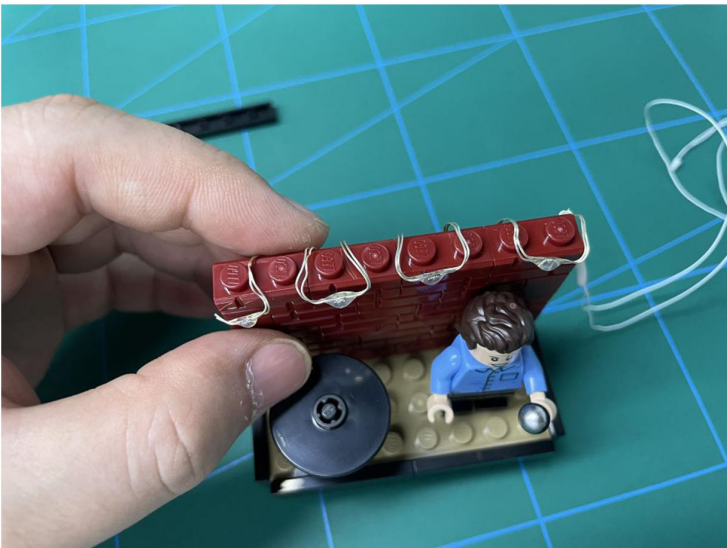

LIGHTING KIT
designed for LEGO sets

Led Light Installation Guide

Lego 21328

Seinfeld

THANK YOU!

Thank you for being part of the Brick Fans family and welcome to join us for the great experience in lighting up your LEGO set.