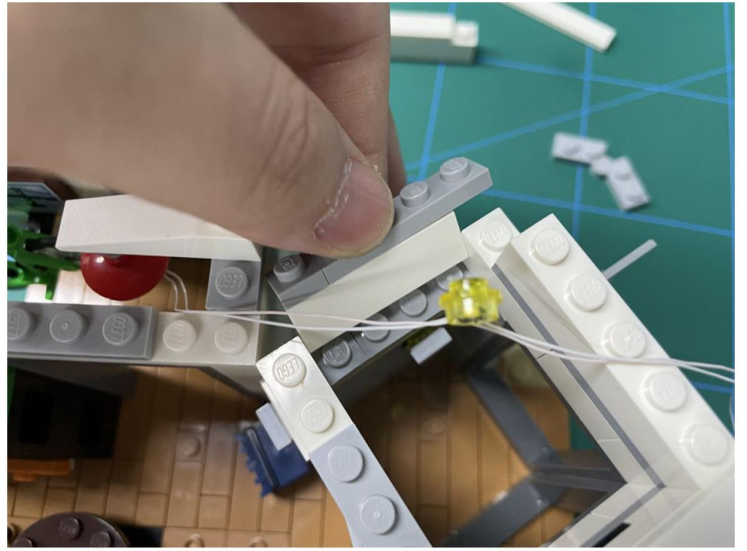

LIGHTING KIT
designed for LEGO sets

Led Light Installation Guide

Lego 21328

Seinfeld

THANK YOU!

Thank you for being part of the Brick Fans family and welcome to join us for the great experience in lighting up your LEGO set.