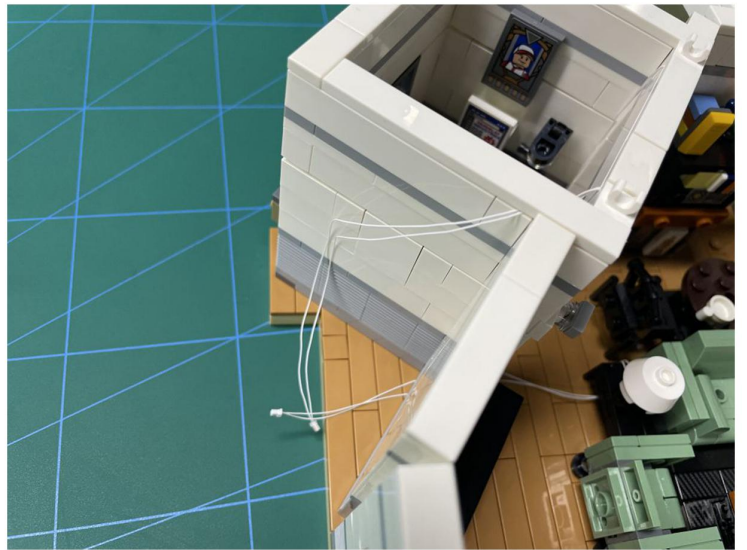

LIGHTING KIT
designed for LEGO sets

Led Light Installation Guide

Lego 21328

Seinfeld

THANK YOU!

Thank you for being part of the Brick Fans family and welcome to join us for the great experience in lighting up your LEGO set.