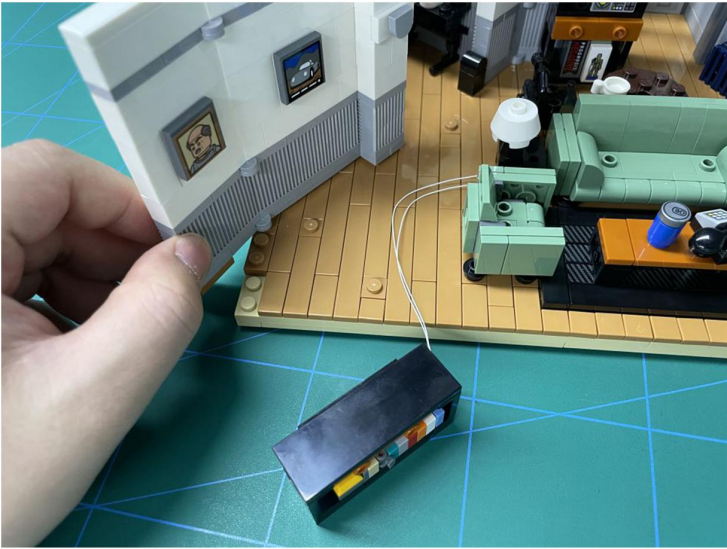

LIGHTING KIT
designed for LEGO sets

Led Light Installation Guide

Lego 21328

Seinfeld

THANK YOU!

Thank you for being part of the Brick Fans family and welcome to join us for the great experience in lighting up your LEGO set.