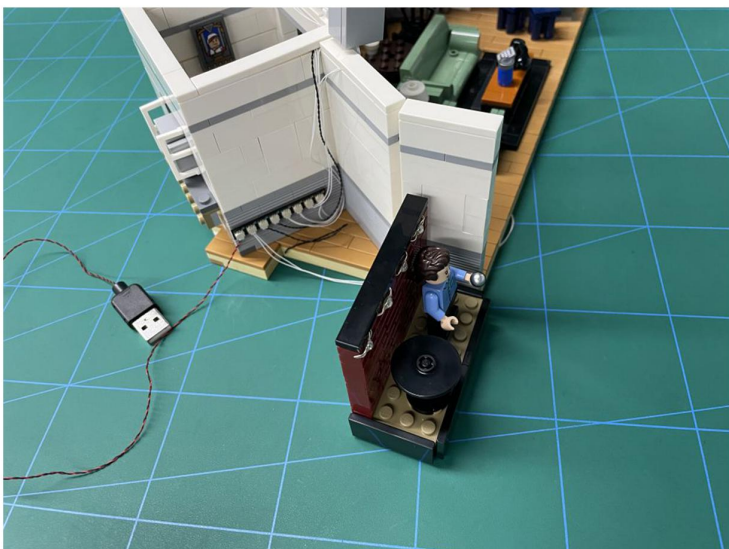

LIGHTING KIT
designed for LEGO sets

Led Light Installation Guide

Lego 21328

Seinfeld

THANK YOU!

Thank you for being part of the Brick Fans family and welcome to join us for the great experience in lighting up your LEGO set.