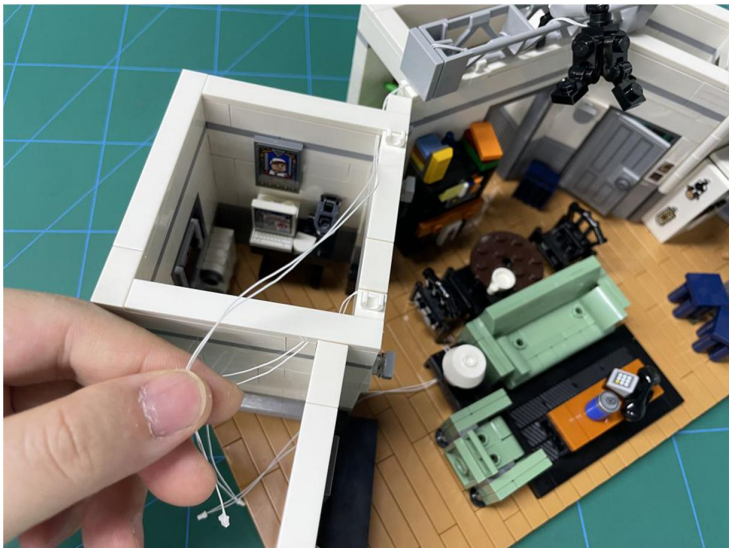

LIGHTING KIT
designed for LEGO sets

Led Light Installation Guide

Lego 21328

Seinfeld

THANK YOU!

Thank you for being part of the Brick Fans family and welcome to join us for the great experience in lighting up your LEGO set.