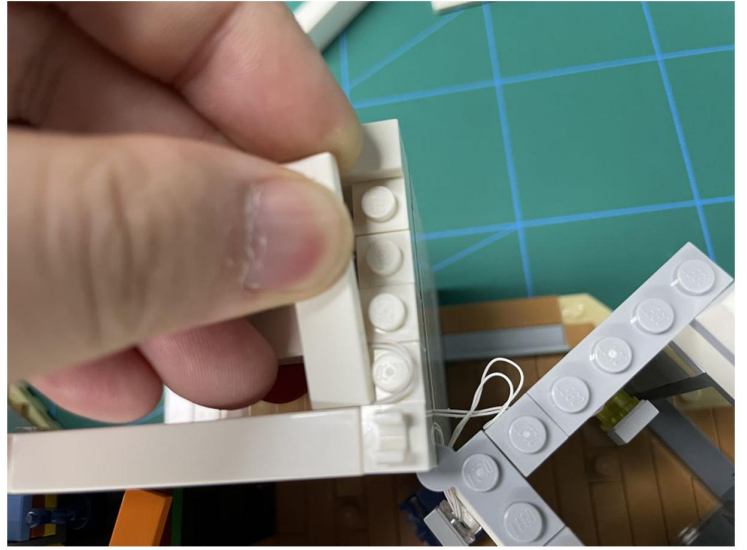

LIGHTING KIT
designed for LEGO sets

Led Light Installation Guide

Lego 21328

Seinfeld

THANK YOU!

Thank you for being part of the Brick Fans family and welcome to join us for the great experience in lighting up your LEGO set.