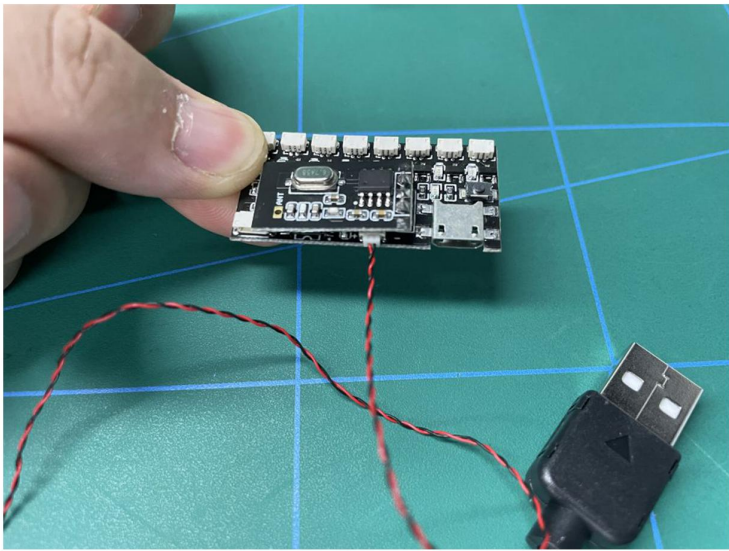

LIGHTING KIT
designed for LEGO sets

Led Light Installation Guide

Lego 21328

Seinfeld

THANK YOU!

Thank you for being part of the Brick Fans family and welcome to join us for the great experience in lighting up your LEGO set.