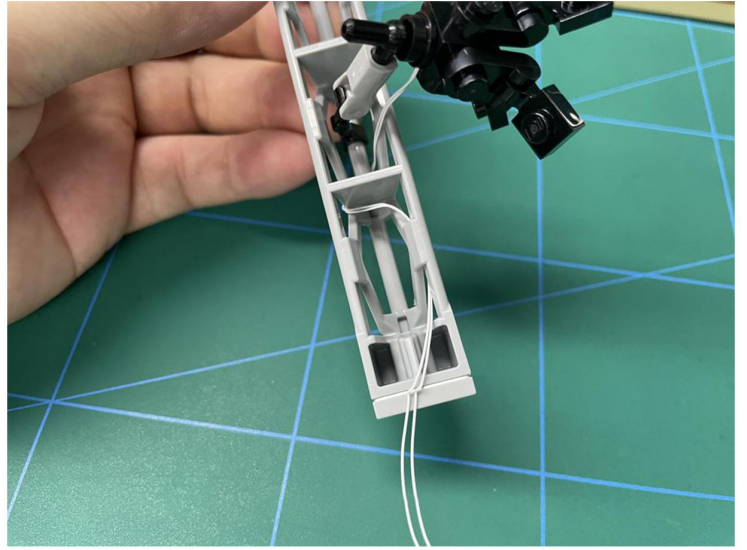

LIGHTING KIT
designed for LEGO sets

Led Light Installation Guide

Lego 21328

Seinfeld

THANK YOU!

Thank you for being part of the Brick Fans family and welcome to join us for the great experience in lighting up your LEGO set.