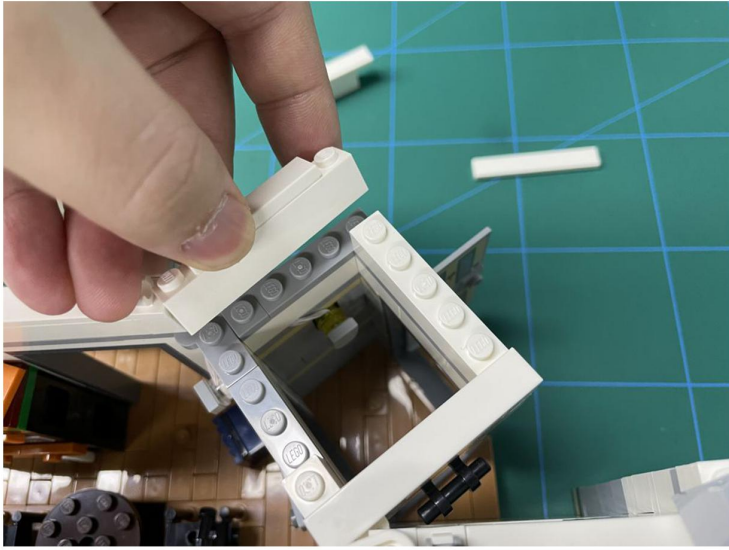

LIGHTING KIT
designed for LEGO sets

Led Light Installation Guide

Lego 21328

Seinfeld

THANK YOU!

Thank you for being part of the Brick Fans family and welcome to join us for the great experience in lighting up your LEGO set.