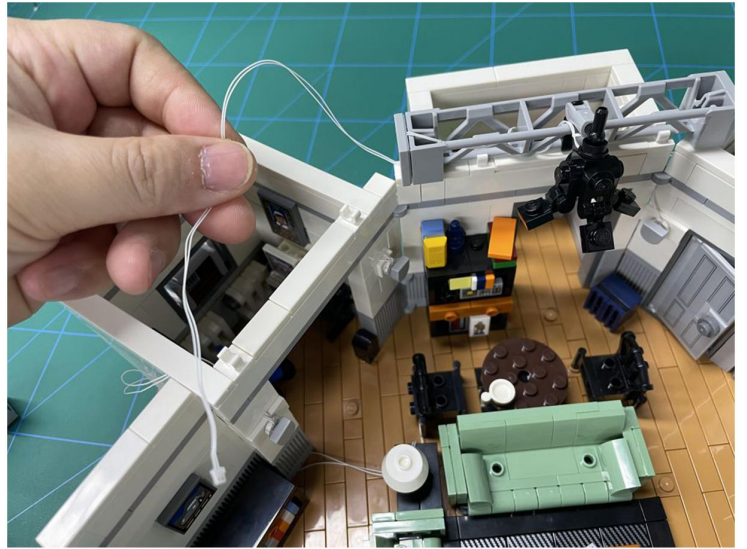

LIGHTING KIT
designed for LEGO sets

Led Light Installation Guide

Lego 21328

Seinfeld

THANK YOU!

Thank you for being part of the Brick Fans family and welcome to join us for the great experience in lighting up your LEGO set.