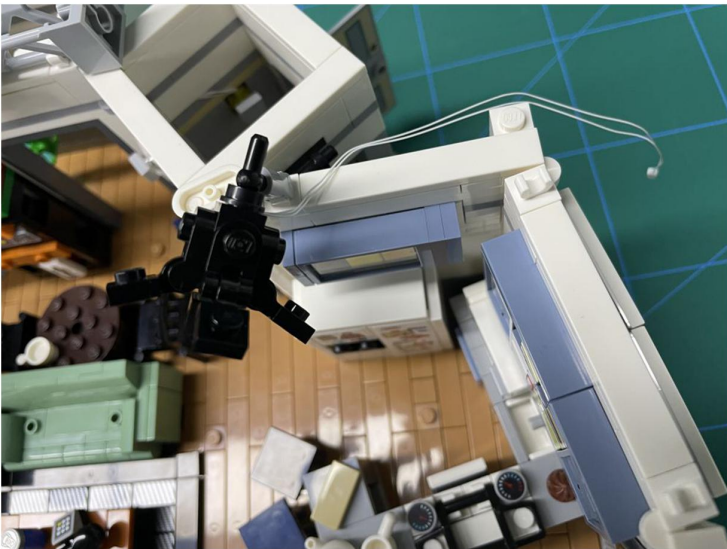

LIGHTING KIT
designed for LEGO sets

Led Light Installation Guide

Lego 21328

Seinfeld

THANK YOU!

Thank you for being part of the Brick Fans family and welcome to join us for the great experience in lighting up your LEGO set.