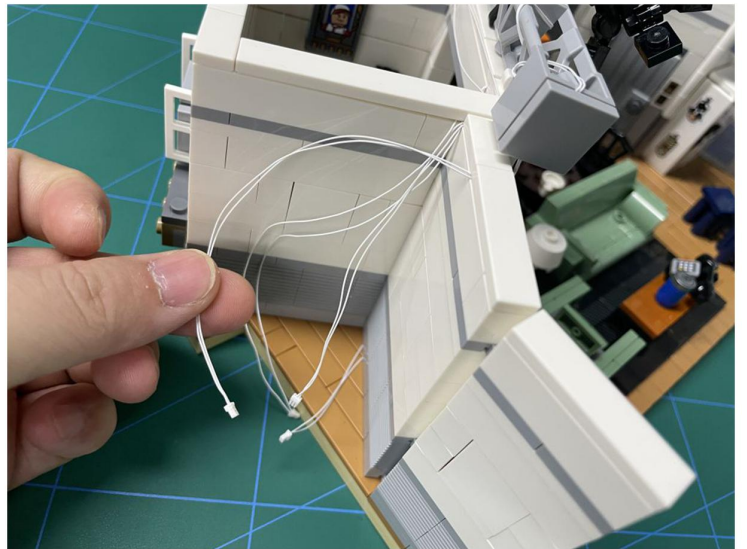

LIGHTING KIT
designed for LEGO sets

Led Light Installation Guide

Lego 21328

Seinfeld

THANK YOU!

Thank you for being part of the Brick Fans family and welcome to join us for the great experience in lighting up your LEGO set.