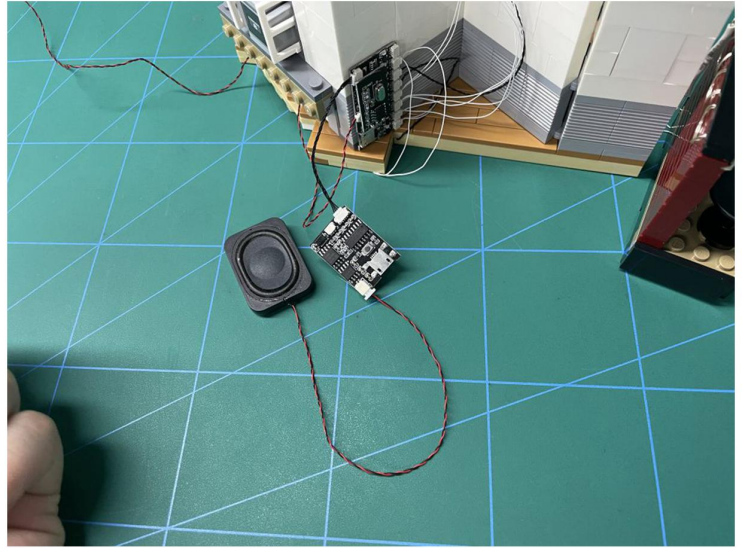

LIGHTING KIT
designed for LEGO sets

Led Light Installation Guide

Lego 21328

Seinfeld

THANK YOU!

Thank you for being part of the Brick Fans family and welcome to join us for the great experience in lighting up your LEGO set.