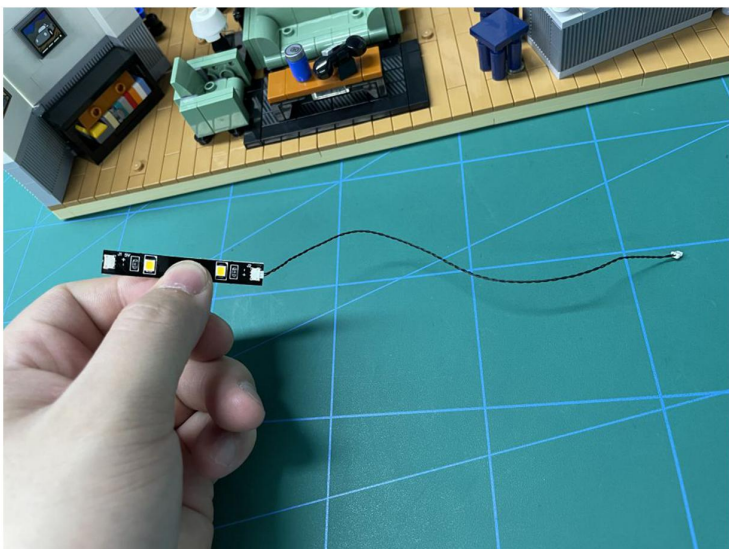

LIGHTING KIT
designed for LEGO sets

Led Light Installation Guide

Lego 21328

Seinfeld

THANK YOU!

Thank you for being part of the Brick Fans family and welcome to join us for the great experience in lighting up your LEGO set.