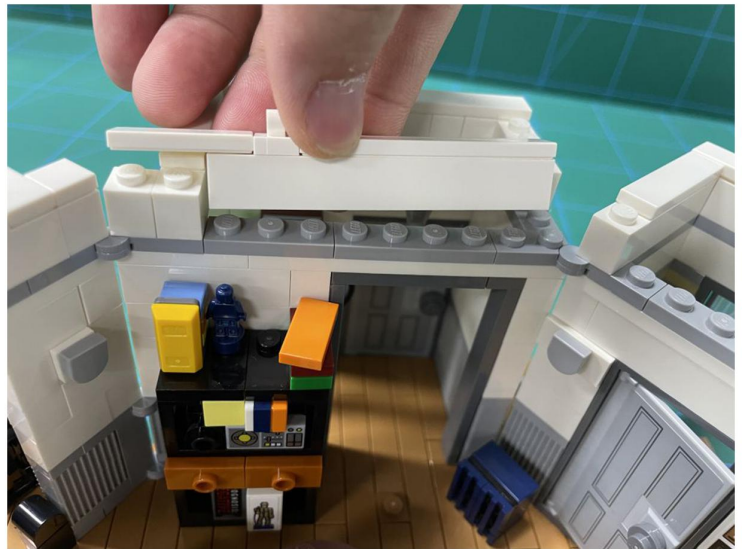

LIGHTING KIT
designed for LEGO sets

Led Light Installation Guide

Lego 21328

Seinfeld

THANK YOU!

Thank you for being part of the Brick Fans family and welcome to join us for the great experience in lighting up your LEGO set.