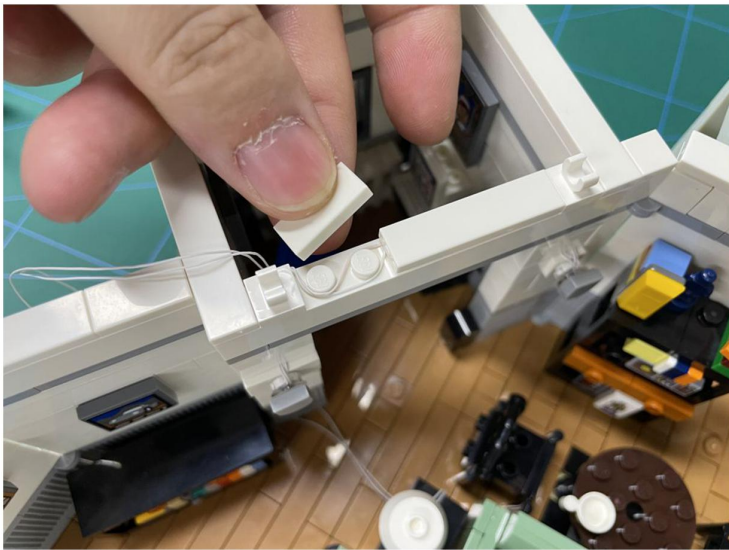

LIGHTING KIT
designed for LEGO sets

Led Light Installation Guide

Lego 21328

Seinfeld

THANK YOU!

Thank you for being part of the Brick Fans family and welcome to join us for the great experience in lighting up your LEGO set.