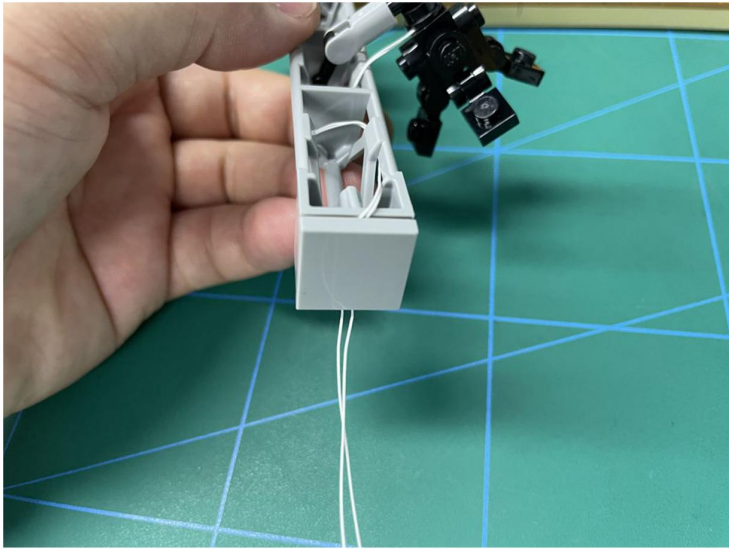

LIGHTING KIT
designed for LEGO sets

Led Light Installation Guide

Lego 21328

Seinfeld

THANK YOU!

Thank you for being part of the Brick Fans family and welcome to join us for the great experience in lighting up your LEGO set.