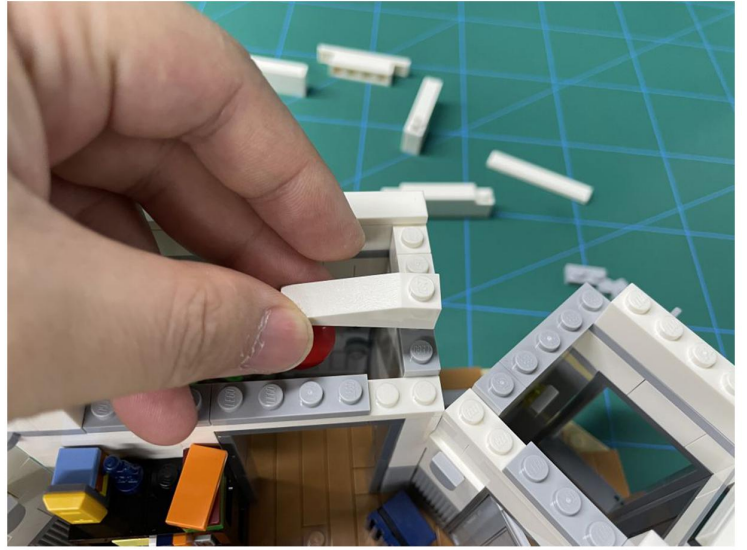

LIGHTING KIT
designed for LEGO sets

Led Light Installation Guide

Lego 21328

Seinfeld

THANK YOU!

Thank you for being part of the Brick Fans family and welcome to join us for the great experience in lighting up your LEGO set.