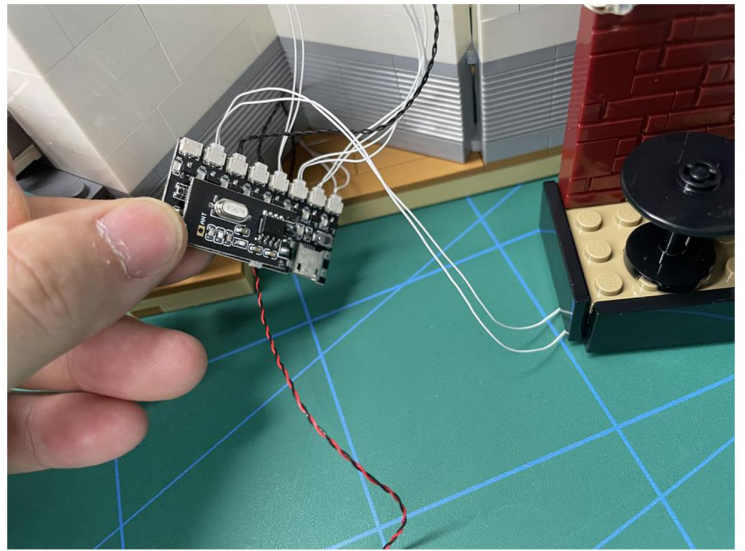

LIGHTING KIT
designed for LEGO sets

Led Light Installation Guide

Lego 21328

Seinfeld

THANK YOU!

Thank you for being part of the Brick Fans family and welcome to join us for the great experience in lighting up your LEGO set.