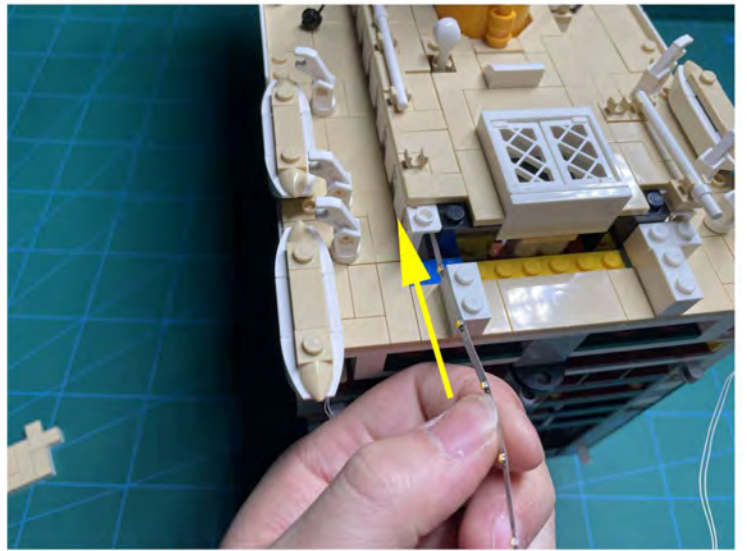

LIGHTING KIT
designed for LEGO sets

Led Light Installation Guide

Lego 10294

Titanic

THANK YOU!

Thank you for being part of the Brick Fans family and welcome to join us for the great experience in lighting up your LEGO set.