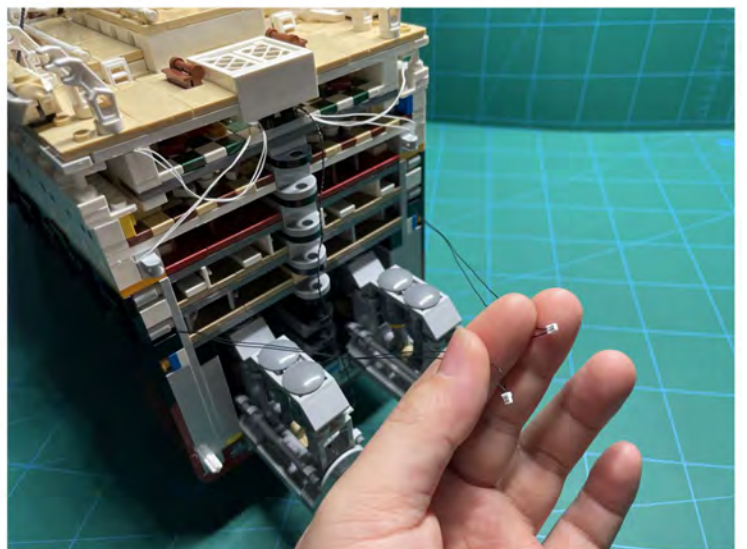

LIGHTING KIT
designed for LEGO sets

Led Light Installation Guide

Lego 10294

Titanic

THANK YOU!

Thank you for being part of the Brick Fans family and welcome to join us for the great experience in lighting up your LEGO set.