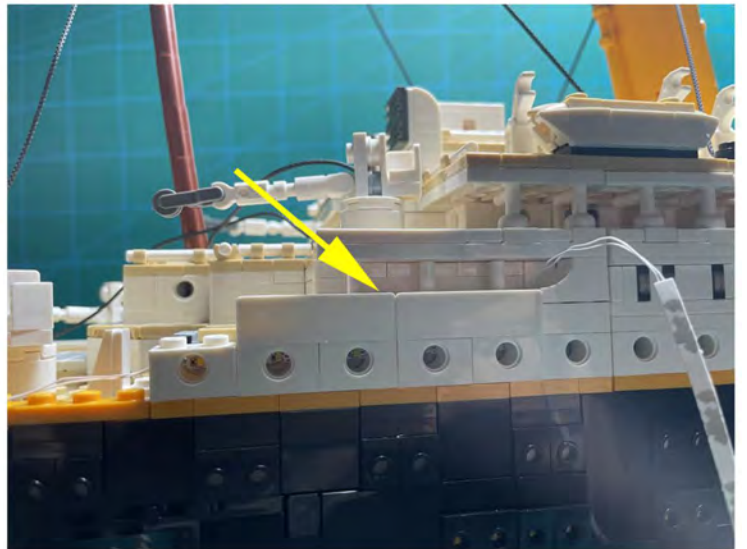

LIGHTING KIT
designed for LEGO sets

Led Light Installation Guide

Lego 10294

Titanic

THANK YOU!

Thank you for being part of the Brick Fans family and welcome to join us for the great experience in lighting up your LEGO set.