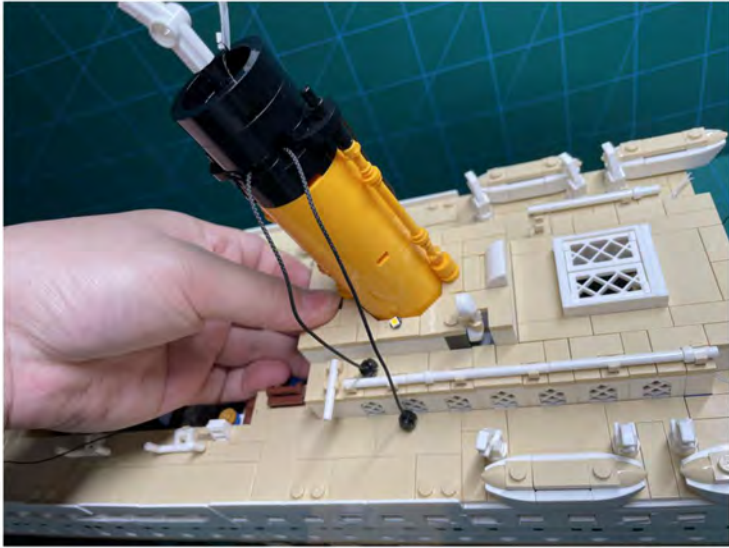

LIGHTING KIT
designed for LEGO sets

Led Light Installation Guide

Lego 10294

Titanic

THANK YOU!

Thank you for being part of the Brick Fans family and welcome to join us for the great experience in lighting up your LEGO set.