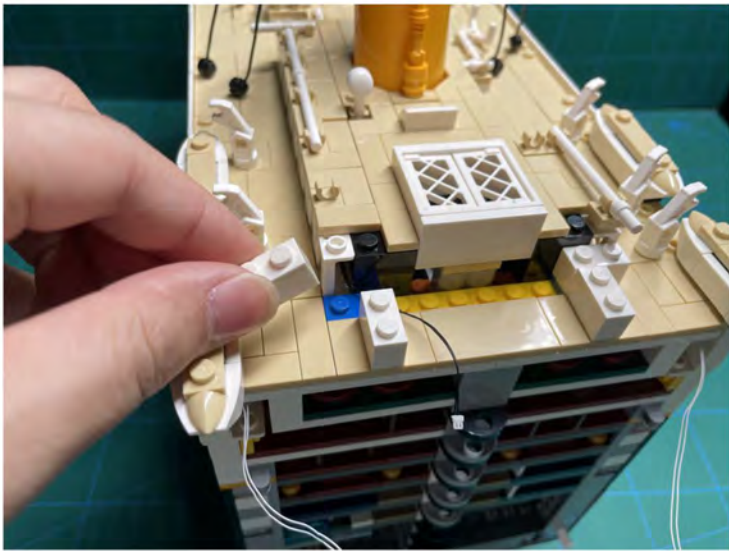

LIGHTING KIT
designed for LEGO sets

Led Light Installation Guide

Lego 10294

Titanic

THANK YOU!

Thank you for being part of the Brick Fans family and welcome to join us for the great experience in lighting up your LEGO set.