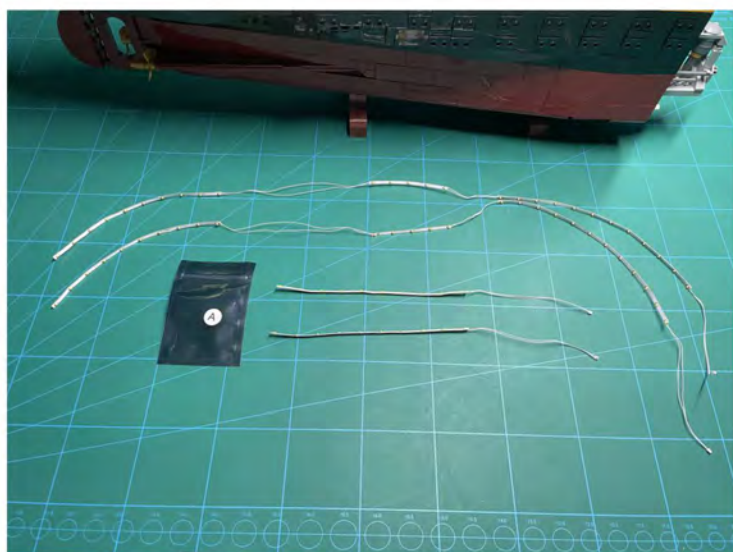

LIGHTING KIT
designed for LEGO sets

Led Light Installation Guide

Lego 10294

Titanic

THANK YOU!

Thank you for being part of the Brick Fans family and welcome to join us for the great experience in lighting up your LEGO set.