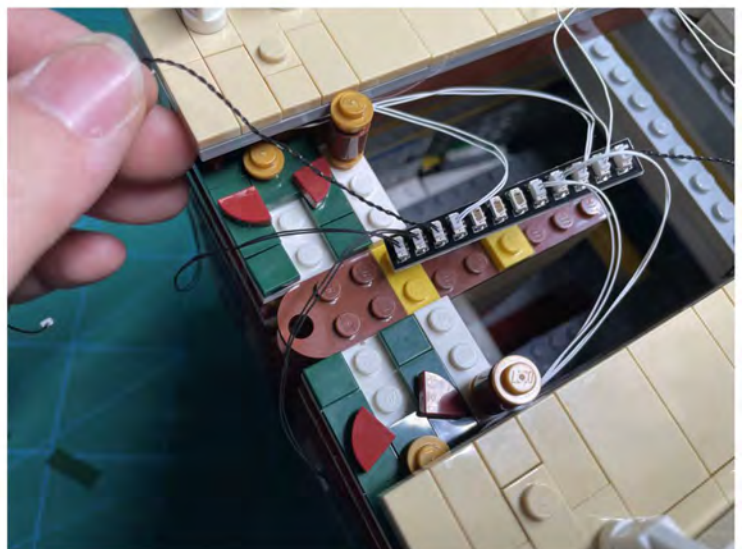

LIGHTING KIT
designed for LEGO sets

Led Light Installation Guide

Lego 10294

Titanic

THANK YOU!

Thank you for being part of the Brick Fans family and welcome to join us for the great experience in lighting up your LEGO set.