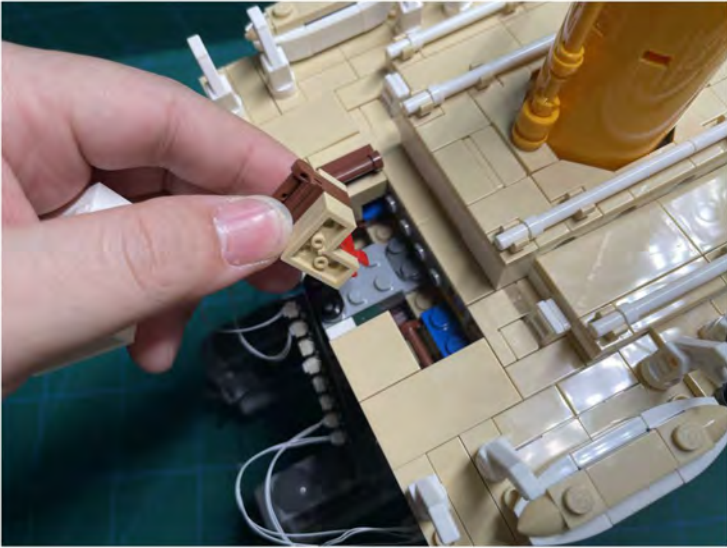

LIGHTING KIT
designed for LEGO sets

Led Light Installation Guide

Lego 10294

Titanic

THANK YOU!

Thank you for being part of the Brick Fans family and welcome to join us for the great experience in lighting up your LEGO set.