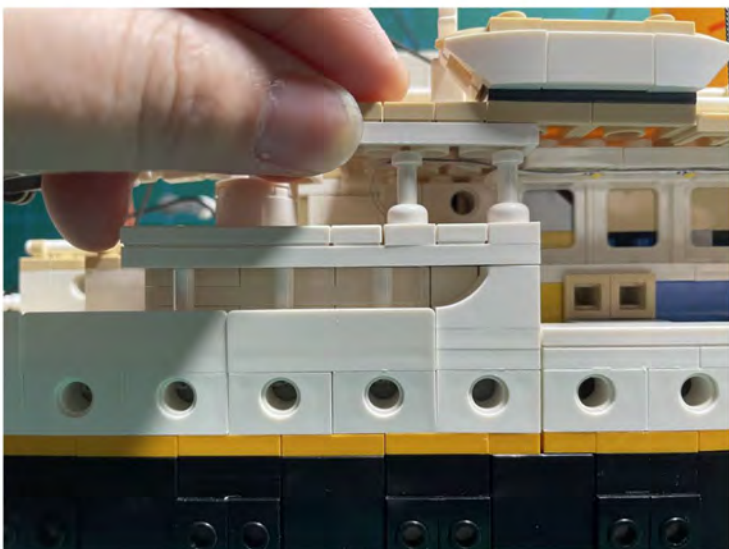

LIGHTING KIT
designed for LEGO sets

Led Light Installation Guide

Lego 10294

Titanic

THANK YOU!

Thank you for being part of the Brick Fans family and welcome to join us for the great experience in lighting up your LEGO set.