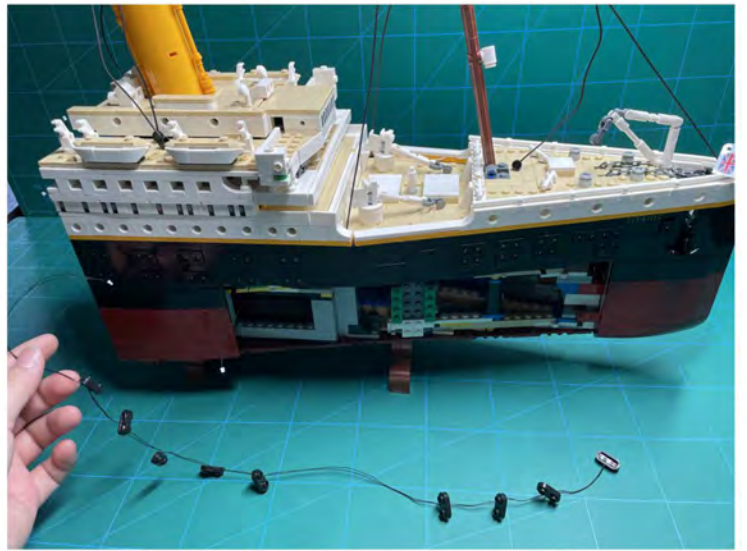

LIGHTING KIT
designed for LEGO sets

Led Light Installation Guide

Lego 10294

Titanic

THANK YOU!

Thank you for being part of the Brick Fans family and welcome to join us for the great experience in lighting up your LEGO set.