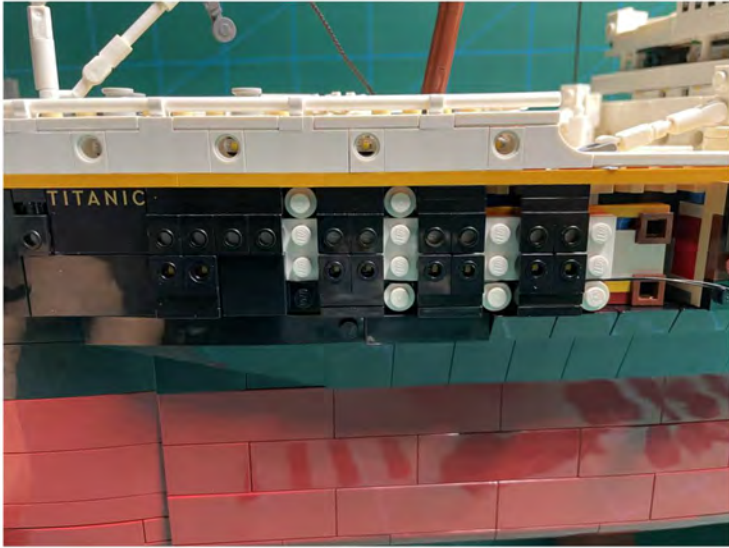

LIGHTING KIT
designed for LEGO sets

Led Light Installation Guide

Lego 10294

Titanic

THANK YOU!

Thank you for being part of the Brick Fans family and welcome to join us for the great experience in lighting up your LEGO set.