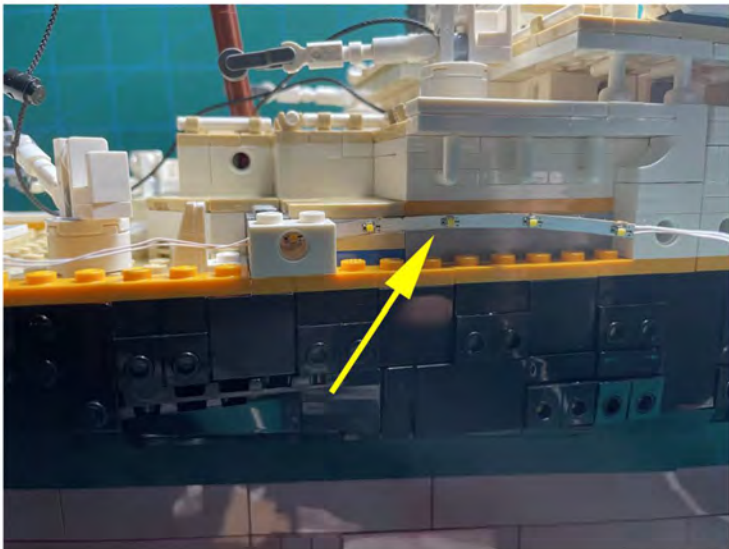

LIGHTING KIT
designed for LEGO sets

Led Light Installation Guide

Lego 10294

Titanic

THANK YOU!

Thank you for being part of the Brick Fans family and welcome to join us for the great experience in lighting up your LEGO set.