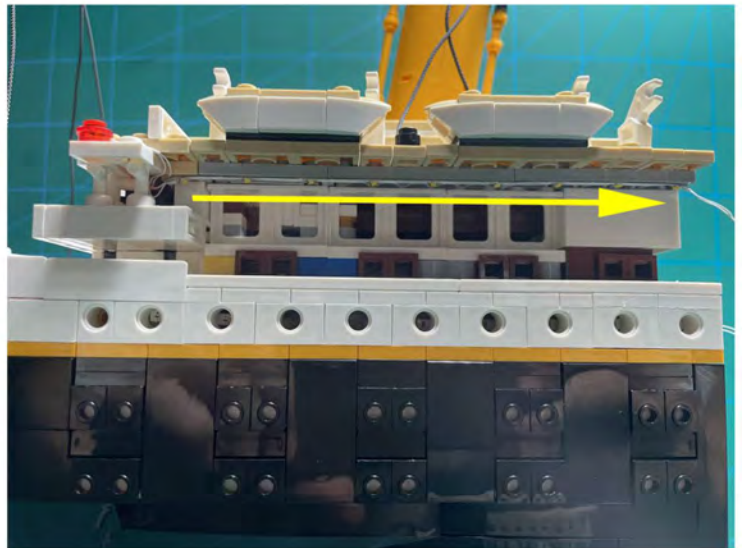

LIGHTING KIT
designed for LEGO sets

Led Light Installation Guide

Lego 10294

Titanic

THANK YOU!

Thank you for being part of the Brick Fans family and welcome to join us for the great experience in lighting up your LEGO set.