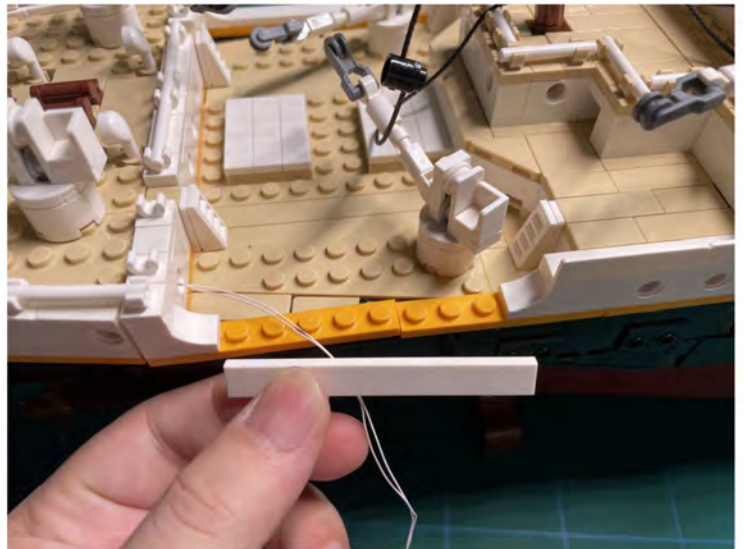

LIGHTING KIT
designed for LEGO sets

Led Light Installation Guide

Lego 10294

Titanic

THANK YOU!

Thank you for being part of the Brick Fans family and welcome to join us for the great experience in lighting up your LEGO set.