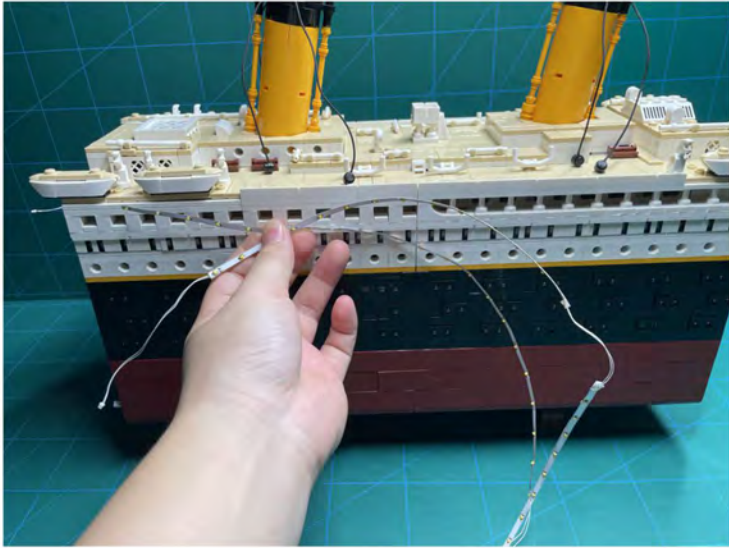

LIGHTING KIT
designed for LEGO sets

Led Light Installation Guide

Lego 10294

Titanic

THANK YOU!

Thank you for being part of the Brick Fans family and welcome to join us for the great experience in lighting up your LEGO set.