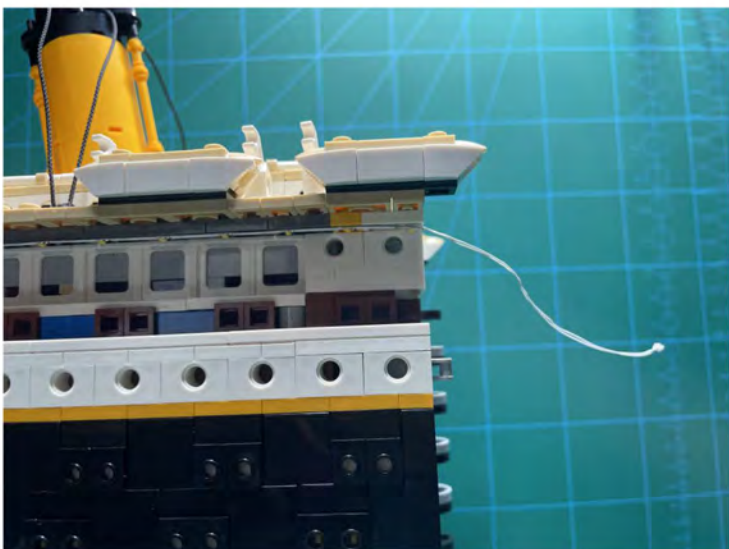

LIGHTING KIT
designed for LEGO sets

Led Light Installation Guide

Lego 10294

Titanic

THANK YOU!

Thank you for being part of the Brick Fans family and welcome to join us for the great experience in lighting up your LEGO set.