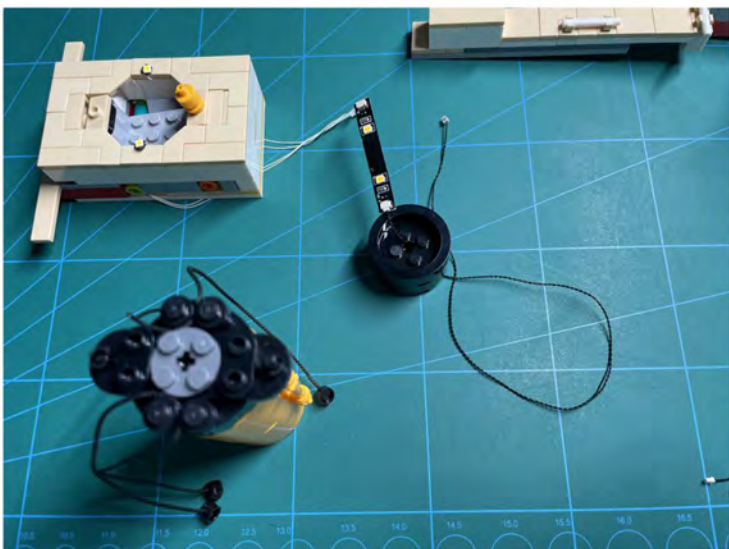

LIGHTING KIT
designed for LEGO sets

Led Light Installation Guide

Lego 10294

Titanic

THANK YOU!

Thank you for being part of the Brick Fans family and welcome to join us for the great experience in lighting up your LEGO set.