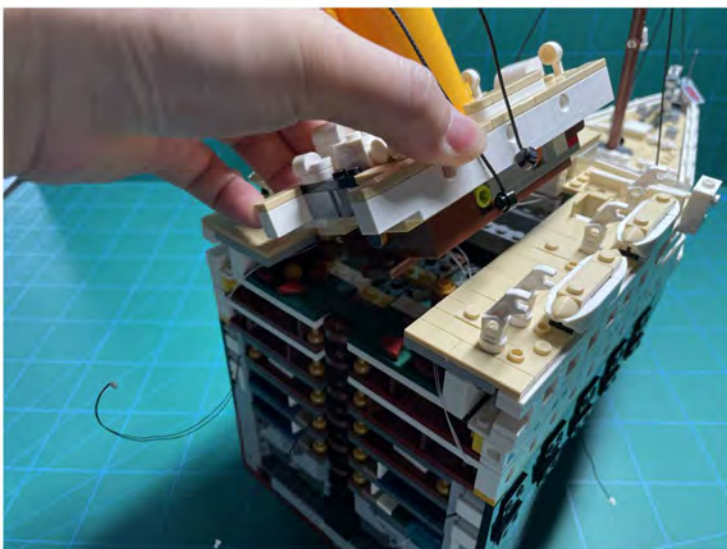

LIGHTING KIT
designed for LEGO sets

Led Light Installation Guide

Lego 10294

Titanic

THANK YOU!

Thank you for being part of the Brick Fans family and welcome to join us for the great experience in lighting up your LEGO set.