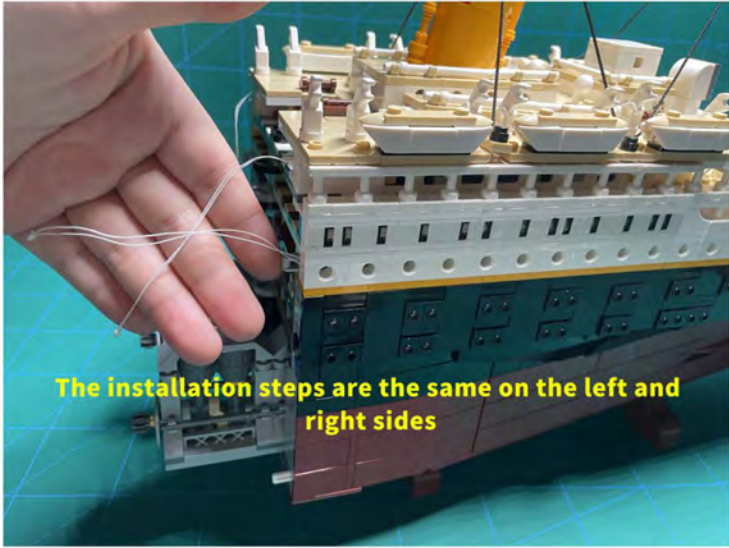

LIGHTING KIT
designed for LEGO sets

Led Light Installation Guide

Lego 10294

Titanic

THANK YOU!

Thank you for being part of the Brick Fans family and welcome to join us for the great experience in lighting up your LEGO set.