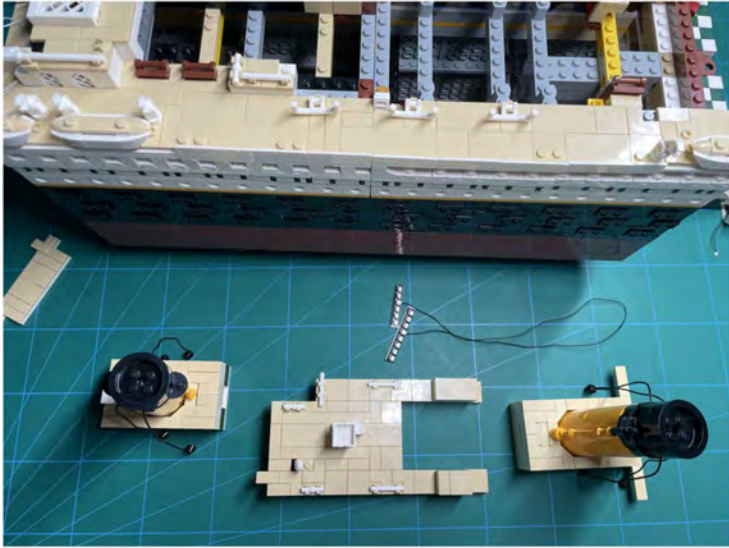

LIGHTING KIT
designed for LEGO sets

Led Light Installation Guide

Lego 10294

Titanic

THANK YOU!

Thank you for being part of the Brick Fans family and welcome to join us for the great experience in lighting up your LEGO set.