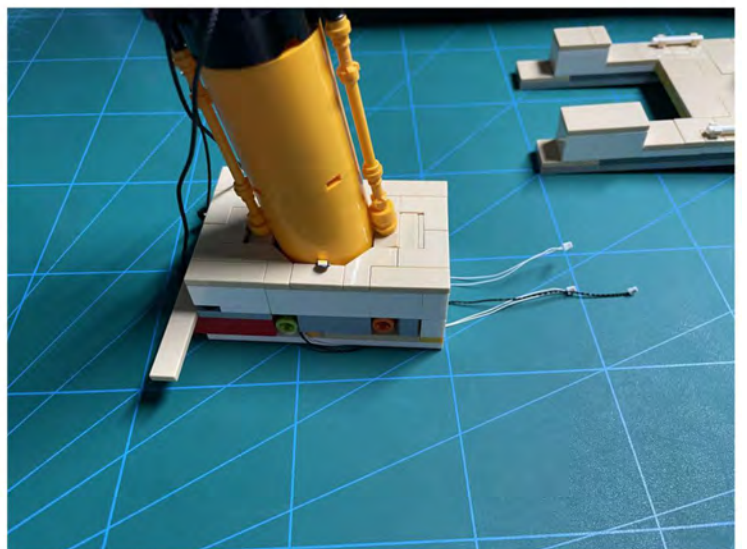

LIGHTING KIT
designed for LEGO sets

Led Light Installation Guide

Lego 10294

Titanic

THANK YOU!

Thank you for being part of the Brick Fans family and welcome to join us for the great experience in lighting up your LEGO set.