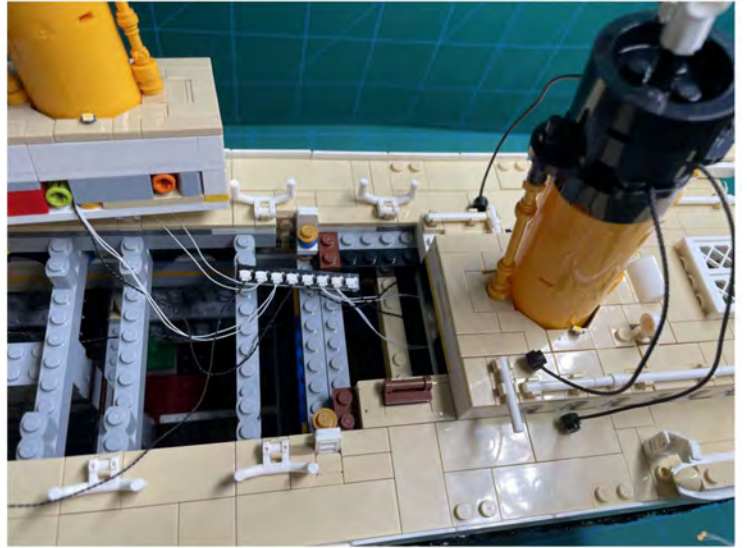

LIGHTING KIT
designed for LEGO sets

Led Light Installation Guide

Lego 10294

Titanic

THANK YOU!

Thank you for being part of the Brick Fans family and welcome to join us for the great experience in lighting up your LEGO set.