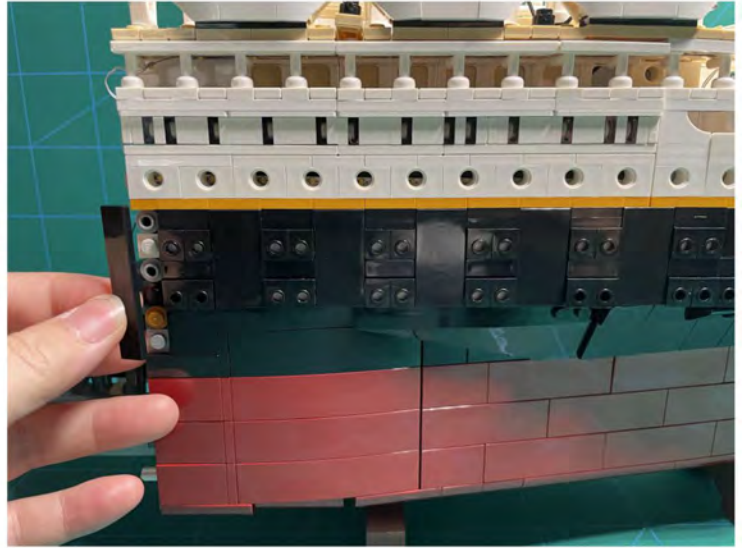

LIGHTING KIT
designed for LEGO sets

Led Light Installation Guide

Lego 10294

Titanic

THANK YOU!

Thank you for being part of the Brick Fans family and welcome to join us for the great experience in lighting up your LEGO set.