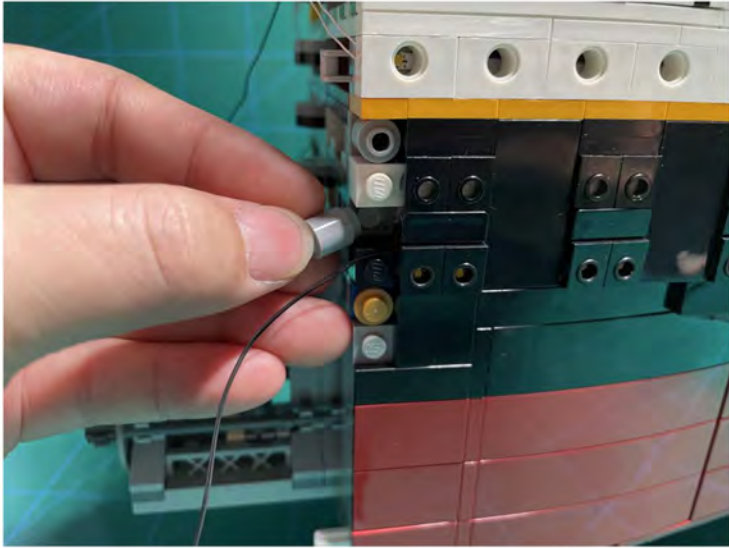

LIGHTING KIT
designed for LEGO sets

Led Light Installation Guide

Lego 10294

Titanic

THANK YOU!

Thank you for being part of the Brick Fans family and welcome to join us for the great experience in lighting up your LEGO set.