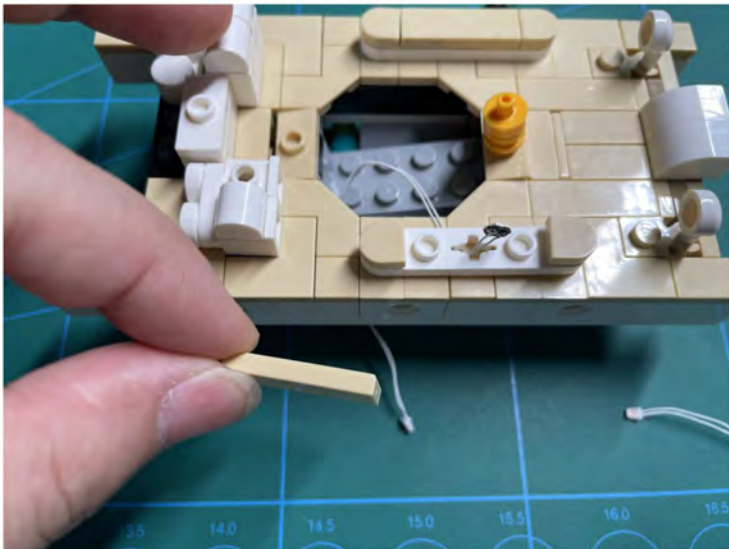

LIGHTING KIT
designed for LEGO sets

Led Light Installation Guide

Lego 10294

Titanic

THANK YOU!

Thank you for being part of the Brick Fans family and welcome to join us for the great experience in lighting up your LEGO set.