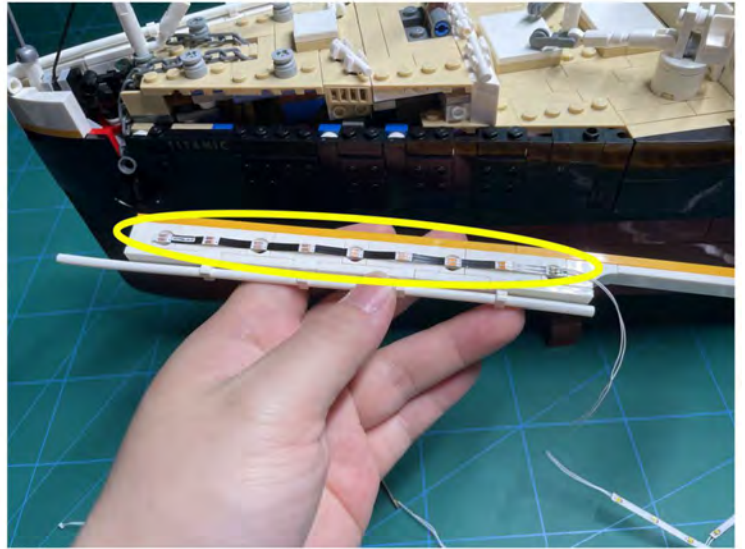

LIGHTING KIT
designed for LEGO sets

Led Light Installation Guide

Lego 10294

Titanic

THANK YOU!

Thank you for being part of the Brick Fans family and welcome to join us for the great experience in lighting up your LEGO set.