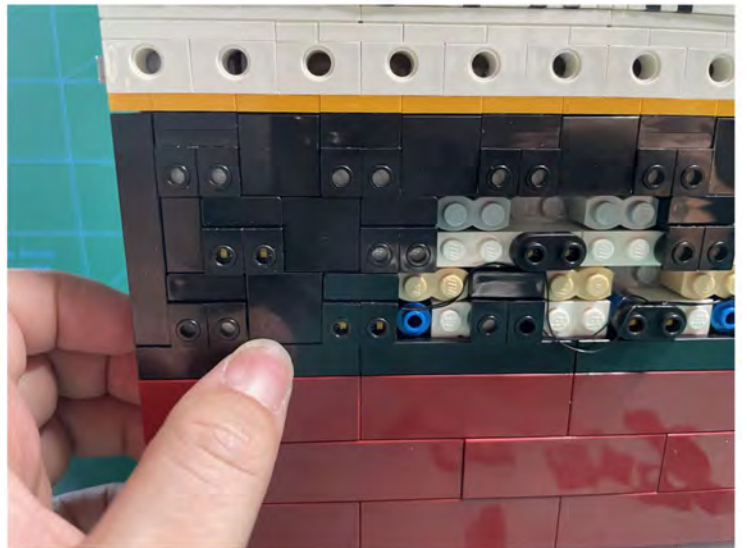

LIGHTING KIT
designed for LEGO sets

Led Light Installation Guide

Lego 10294

Titanic

THANK YOU!

Thank you for being part of the Brick Fans family and welcome to join us for the great experience in lighting up your LEGO set.