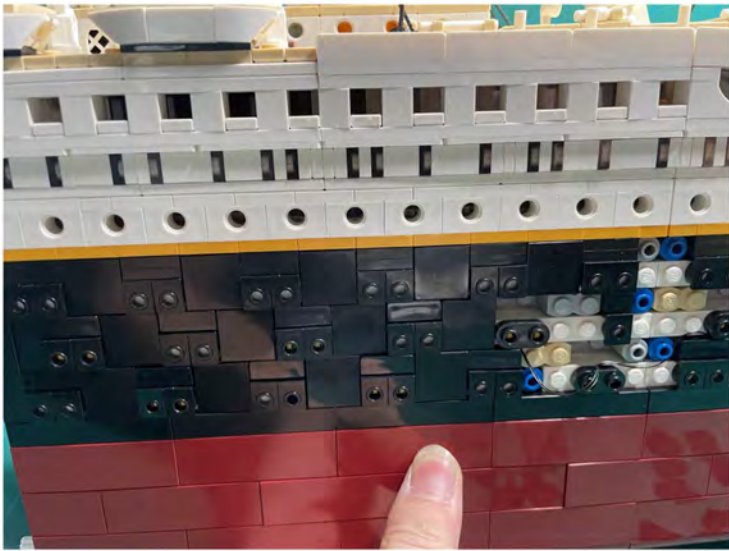

LIGHTING KIT
designed for LEGO sets

Led Light Installation Guide

Lego 10294

Titanic

THANK YOU!

Thank you for being part of the Brick Fans family and welcome to join us for the great experience in lighting up your LEGO set.