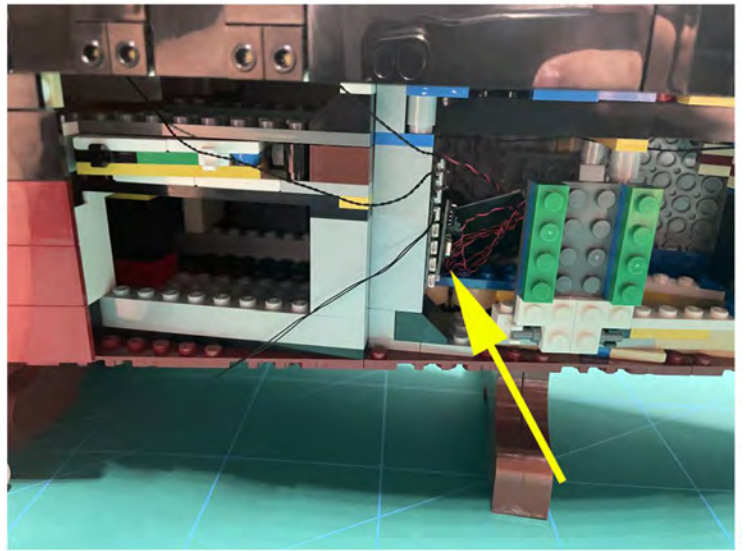

LIGHTING KIT
designed for LEGO sets

Led Light Installation Guide

Lego 10294

Titanic

THANK YOU!

Thank you for being part of the Brick Fans family and welcome to join us for the great experience in lighting up your LEGO set.