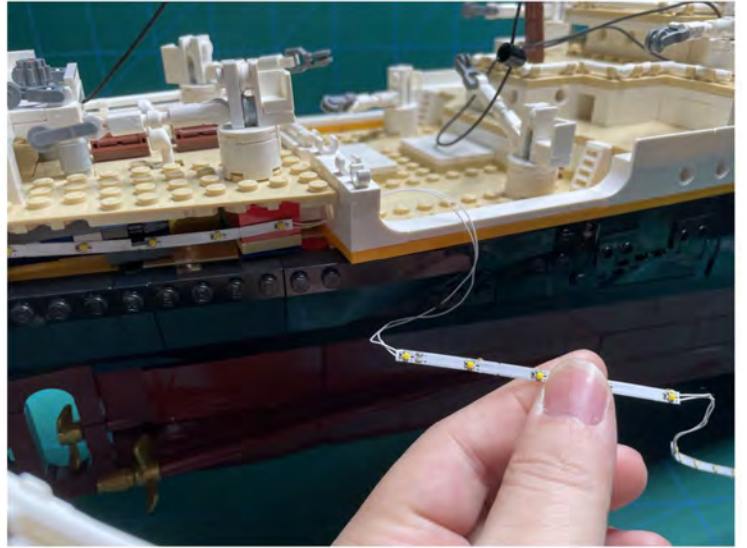

LIGHTING KIT
designed for LEGO sets

Led Light Installation Guide

Lego 10294

Titanic

THANK YOU!

Thank you for being part of the Brick Fans family and welcome to join us for the great experience in lighting up your LEGO set.