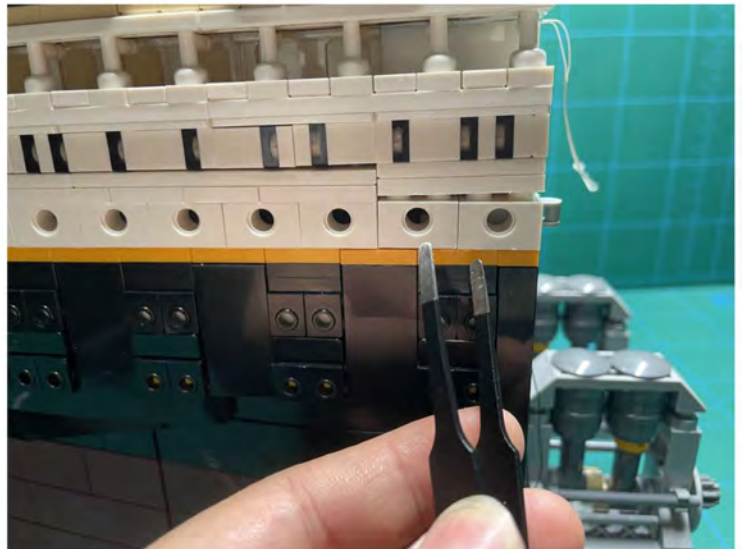

LIGHTING KIT
designed for LEGO sets

Led Light Installation Guide

Lego 10294

Titanic

THANK YOU!

Thank you for being part of the Brick Fans family and welcome to join us for the great experience in lighting up your LEGO set.