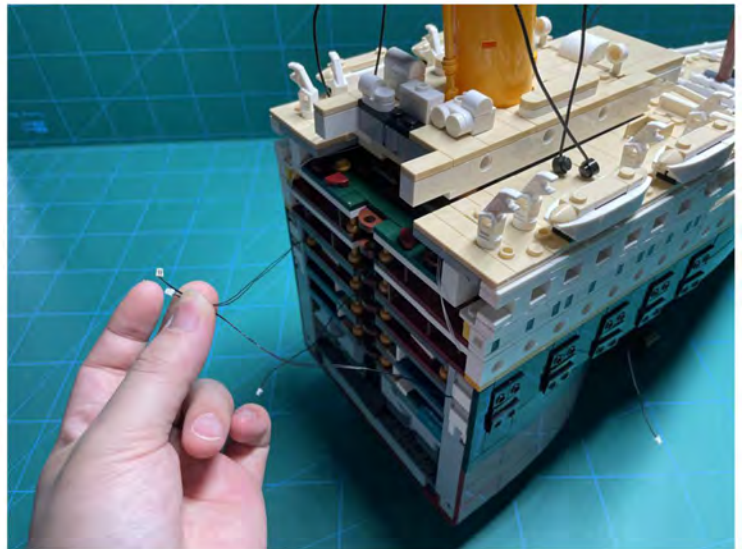

LIGHTING KIT
designed for LEGO sets

Led Light Installation Guide

Lego 10294

Titanic

THANK YOU!

Thank you for being part of the Brick Fans family and welcome to join us for the great experience in lighting up your LEGO set.