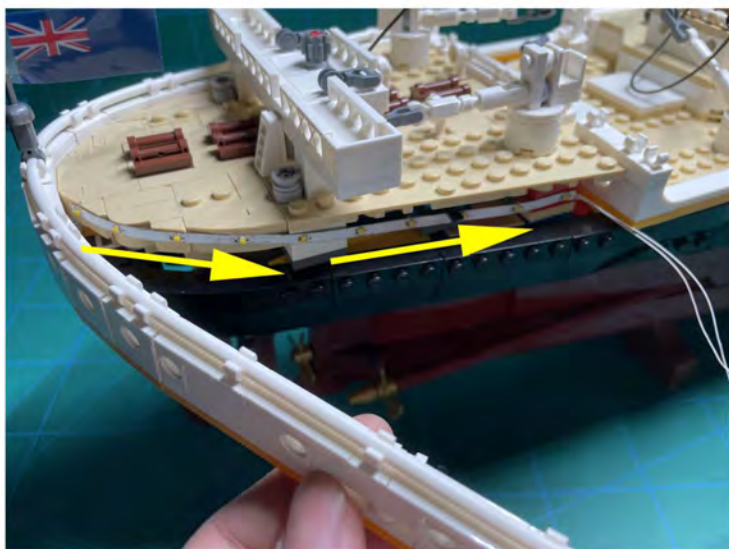

LIGHTING KIT
designed for LEGO sets

Led Light Installation Guide

Lego 10294

Titanic

THANK YOU!

Thank you for being part of the Brick Fans family and welcome to join us for the great experience in lighting up your LEGO set.