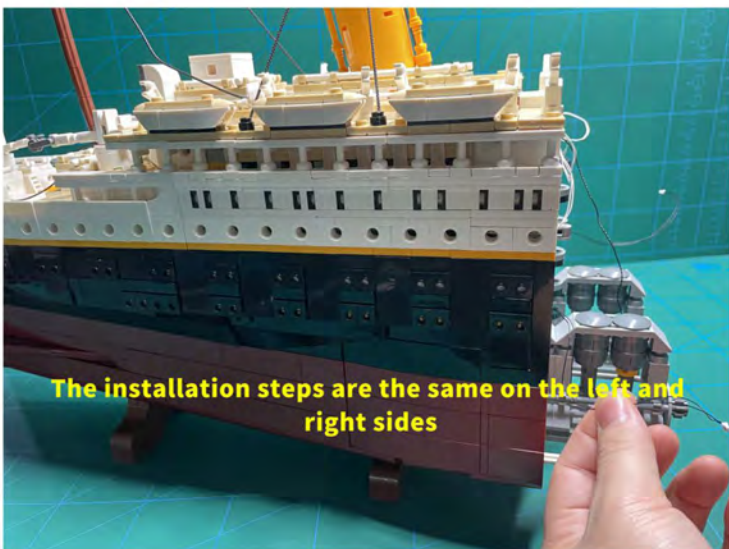

LIGHTING KIT
designed for LEGO sets

Led Light Installation Guide

Lego 10294

Titanic

THANK YOU!

Thank you for being part of the Brick Fans family and welcome to join us for the great experience in lighting up your LEGO set.