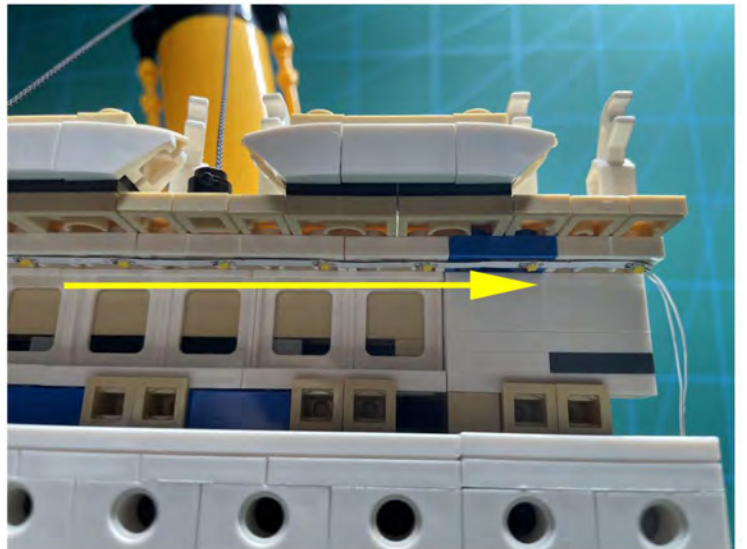

LIGHTING KIT
designed for LEGO sets

Led Light Installation Guide

Lego 10294

Titanic

THANK YOU!

Thank you for being part of the Brick Fans family and welcome to join us for the great experience in lighting up your LEGO set.