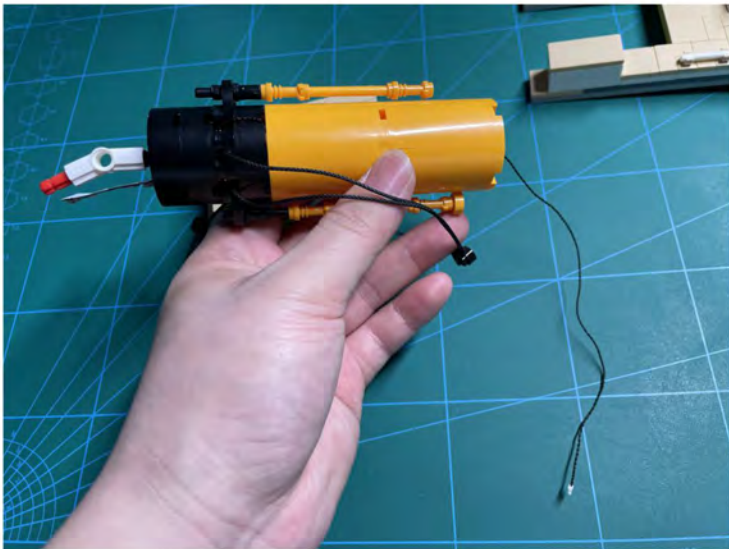

LIGHTING KIT
designed for LEGO sets

Led Light Installation Guide

Lego 10294

Titanic

THANK YOU!

Thank you for being part of the Brick Fans family and welcome to join us for the great experience in lighting up your LEGO set.