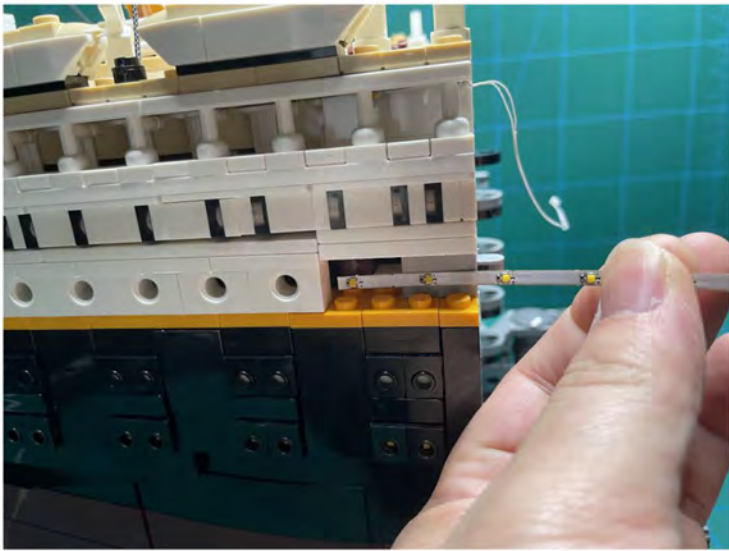

LIGHTING KIT
designed for LEGO sets

Led Light Installation Guide

Lego 10294

Titanic

THANK YOU!

Thank you for being part of the Brick Fans family and welcome to join us for the great experience in lighting up your LEGO set.