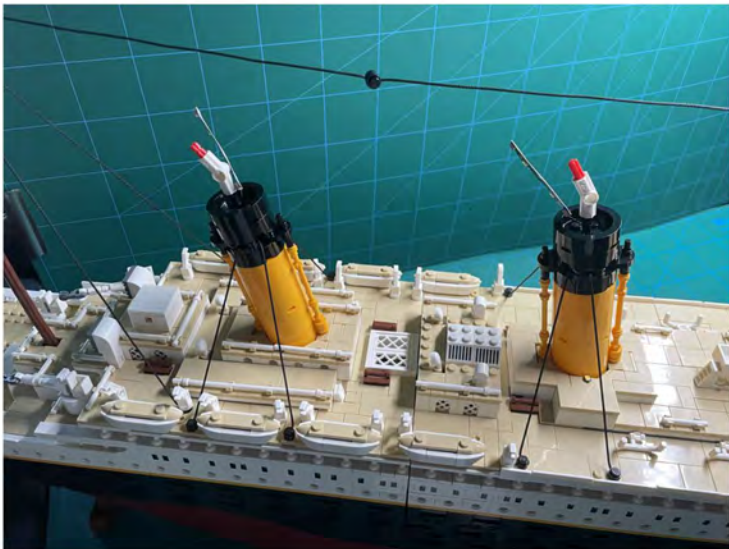

LIGHTING KIT
designed for LEGO sets

Led Light Installation Guide

Lego 10294

Titanic

THANK YOU!

Thank you for being part of the Brick Fans family and welcome to join us for the great experience in lighting up your LEGO set.