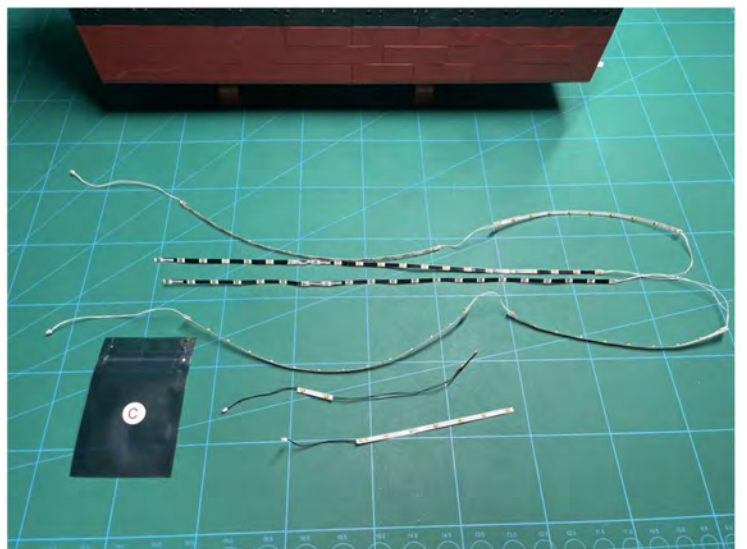

LIGHTING KIT
designed for LEGO sets

Led Light Installation Guide

Lego 10294

Titanic

THANK YOU!

Thank you for being part of the Brick Fans family and welcome to join us for the great experience in lighting up your LEGO set.