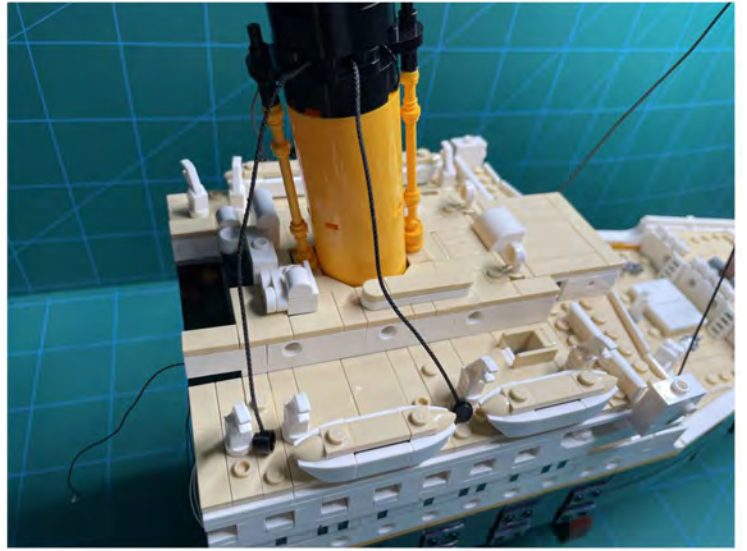

LIGHTING KIT
designed for LEGO sets

Led Light Installation Guide

Lego 10294

Titanic

THANK YOU!

Thank you for being part of the Brick Fans family and welcome to join us for the great experience in lighting up your LEGO set.