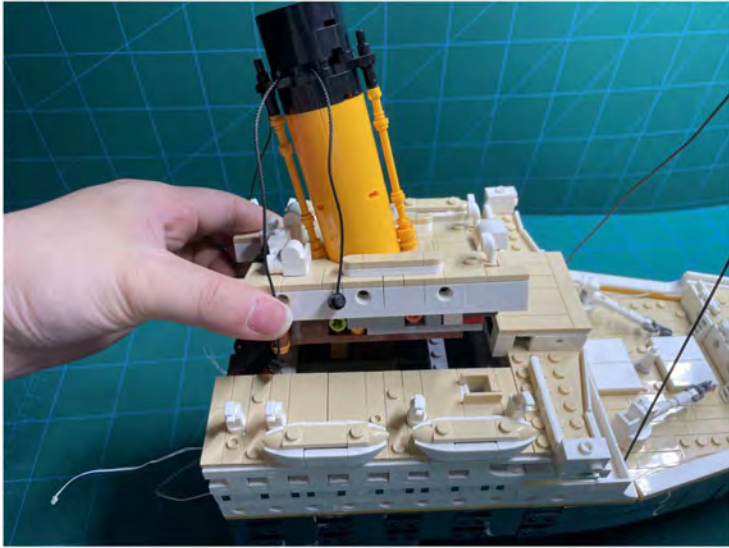

LIGHTING KIT
designed for LEGO sets

Led Light Installation Guide

Lego 10294

Titanic

THANK YOU!

Thank you for being part of the Brick Fans family and welcome to join us for the great experience in lighting up your LEGO set.