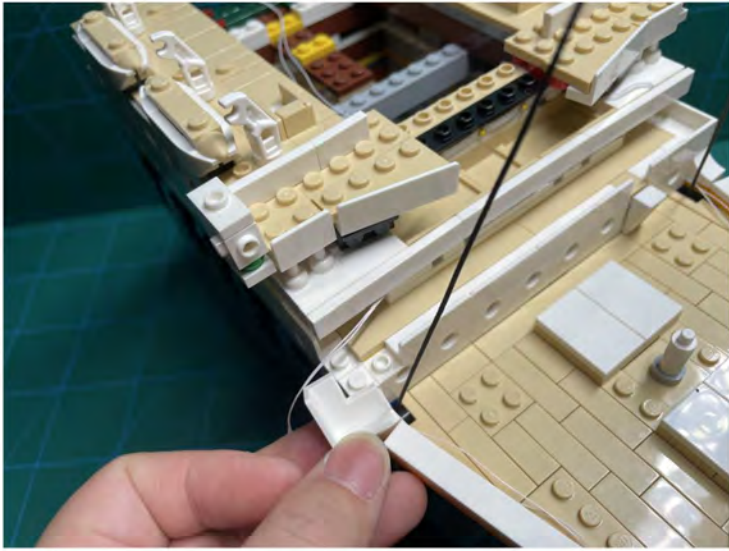

LIGHTING KIT
designed for LEGO sets

Led Light Installation Guide

Lego 10294

Titanic

THANK YOU!

Thank you for being part of the Brick Fans family and welcome to join us for the great experience in lighting up your LEGO set.