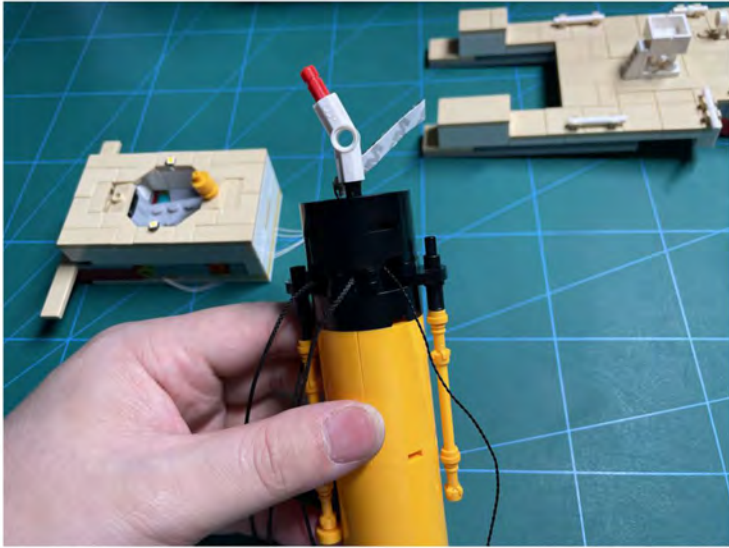

LIGHTING KIT
designed for LEGO sets

Led Light Installation Guide

Lego 10294

Titanic

THANK YOU!

Thank you for being part of the Brick Fans family and welcome to join us for the great experience in lighting up your LEGO set.