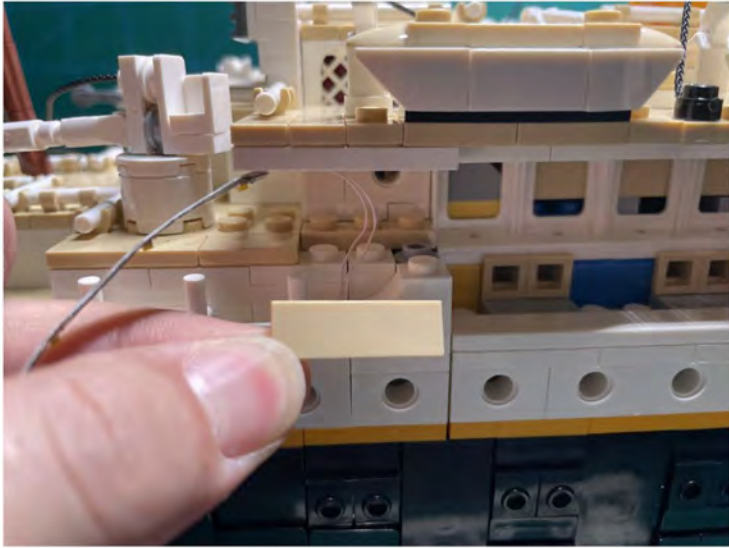

LIGHTING KIT
designed for LEGO sets

Led Light Installation Guide

Lego 10294

Titanic

THANK YOU!

Thank you for being part of the Brick Fans family and welcome to join us for the great experience in lighting up your LEGO set.