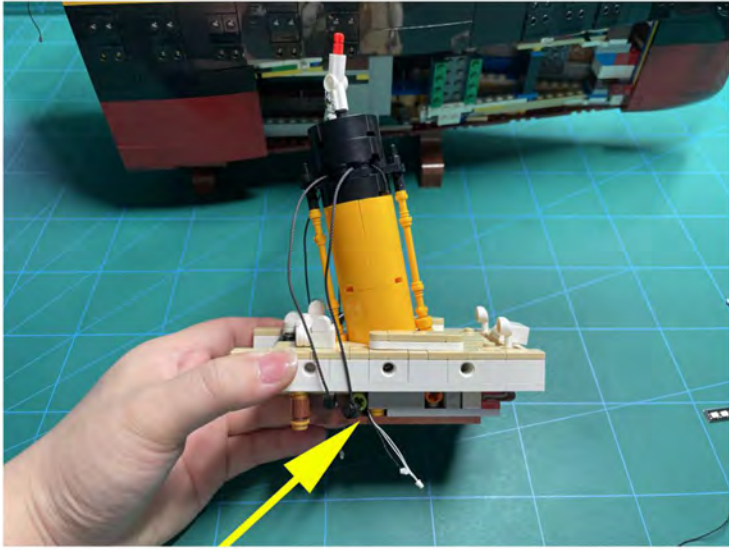

LIGHTING KIT
designed for LEGO sets

Led Light Installation Guide

Lego 10294

Titanic

THANK YOU!

Thank you for being part of the Brick Fans family and welcome to join us for the great experience in lighting up your LEGO set.