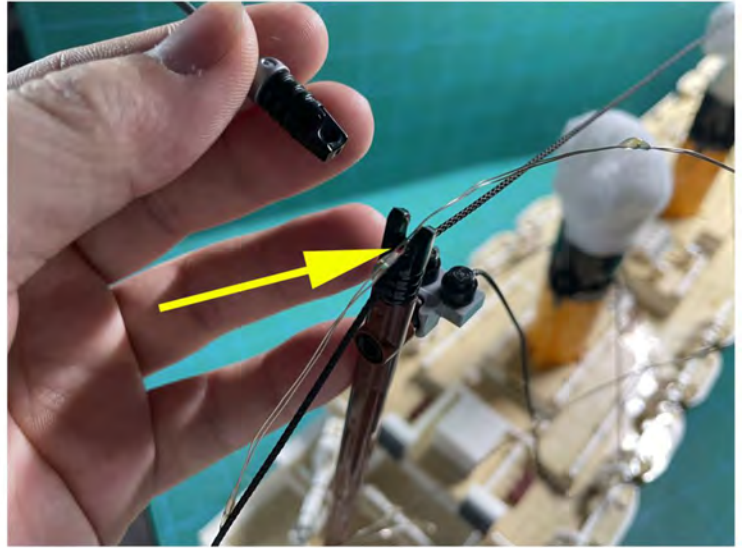

LIGHTING KIT
designed for LEGO sets

Led Light Installation Guide

Lego 10294

Titanic

THANK YOU!

Thank you for being part of the Brick Fans family and welcome to join us for the great experience in lighting up your LEGO set.