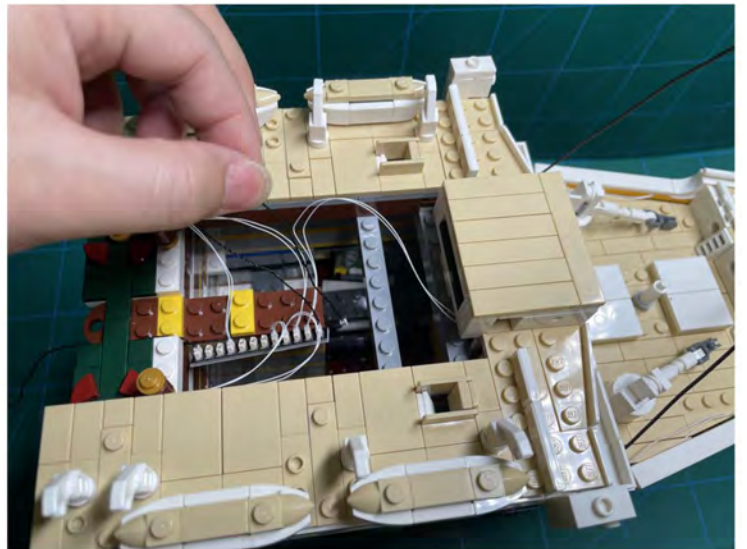

LIGHTING KIT
designed for LEGO sets

Led Light Installation Guide

Lego 10294

Titanic

THANK YOU!

Thank you for being part of the Brick Fans family and welcome to join us for the great experience in lighting up your LEGO set.