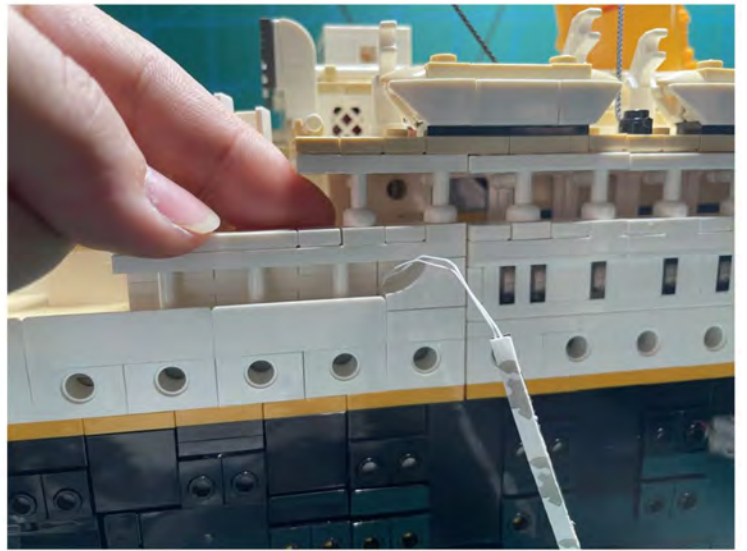

LIGHTING KIT
designed for LEGO sets

Led Light Installation Guide

Lego 10294

Titanic

THANK YOU!

Thank you for being part of the Brick Fans family and welcome to join us for the great experience in lighting up your LEGO set.