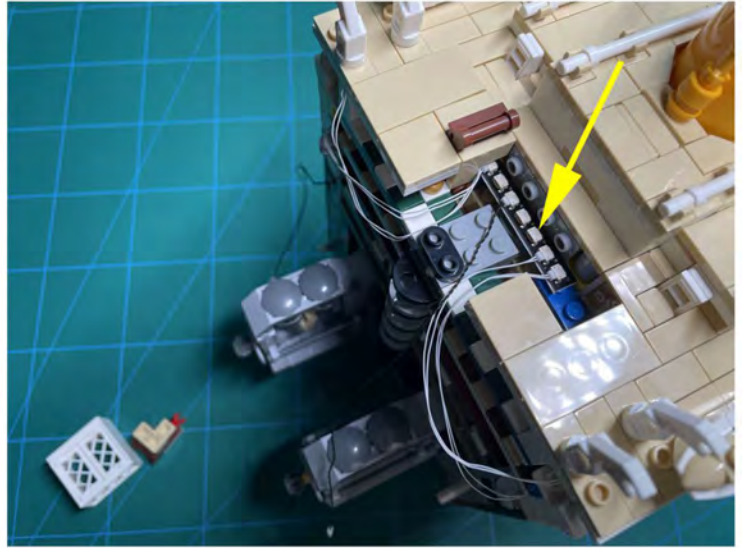

LIGHTING KIT
designed for LEGO sets

Led Light Installation Guide

Lego 10294

Titanic

THANK YOU!

Thank you for being part of the Brick Fans family and welcome to join us for the great experience in lighting up your LEGO set.