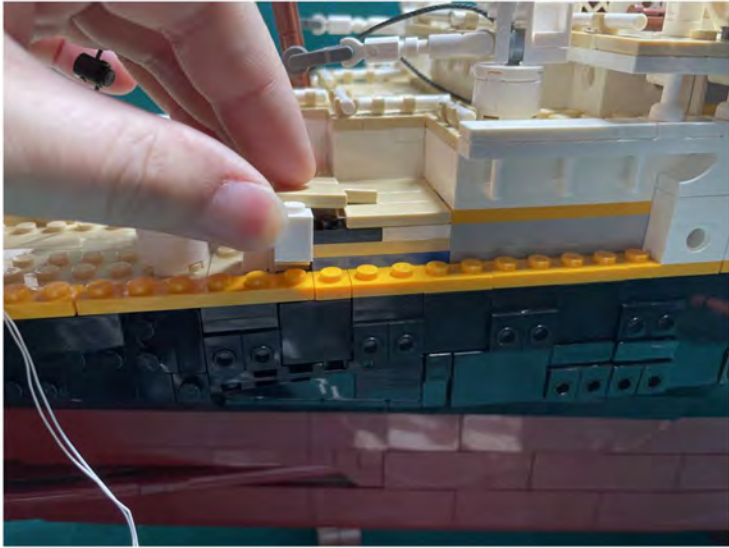

LIGHTING KIT
designed for LEGO sets

Led Light Installation Guide

Lego 10294

Titanic

THANK YOU!

Thank you for being part of the Brick Fans family and welcome to join us for the great experience in lighting up your LEGO set.