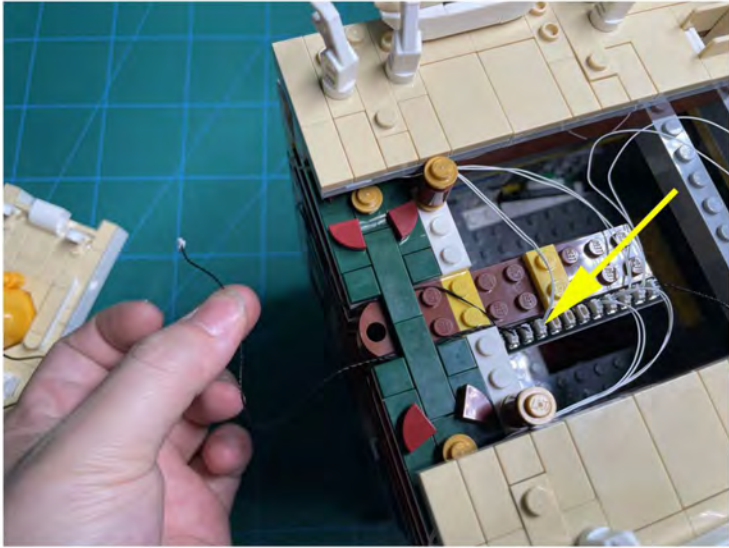

LIGHTING KIT
designed for LEGO sets

Led Light Installation Guide

Lego 10294

Titanic

THANK YOU!

Thank you for being part of the Brick Fans family and welcome to join us for the great experience in lighting up your LEGO set.