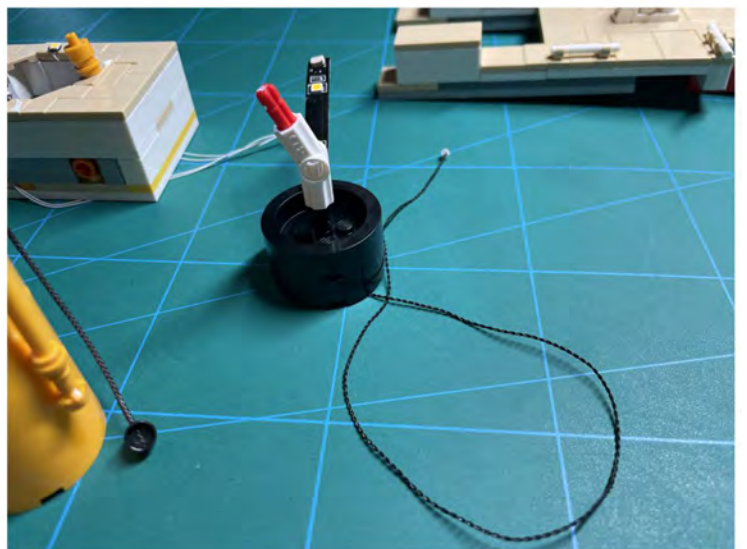

LIGHTING KIT
designed for LEGO sets

Led Light Installation Guide

Lego 10294

Titanic

THANK YOU!

Thank you for being part of the Brick Fans family and welcome to join us for the great experience in lighting up your LEGO set.