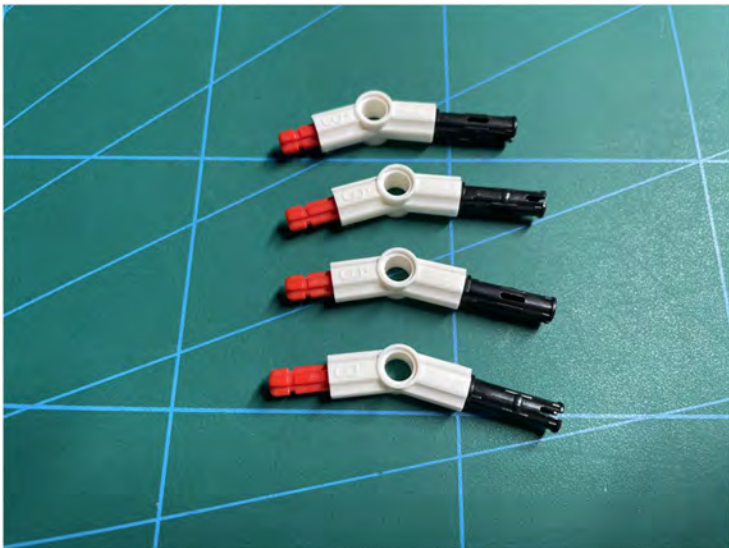

LIGHTING KIT
designed for LEGO sets

Led Light Installation Guide

Lego 10294

Titanic

THANK YOU!

Thank you for being part of the Brick Fans family and welcome to join us for the great experience in lighting up your LEGO set.