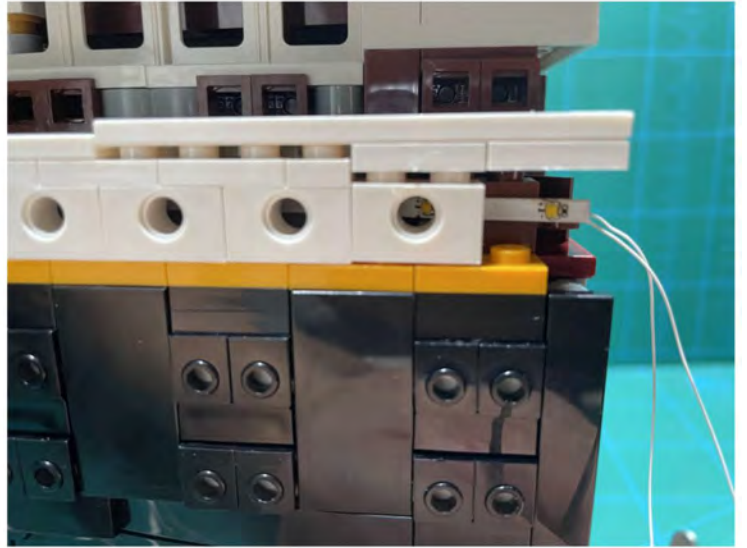

LIGHTING KIT
designed for LEGO sets

Led Light Installation Guide

Lego 10294

Titanic

THANK YOU!

Thank you for being part of the Brick Fans family and welcome to join us for the great experience in lighting up your LEGO set.