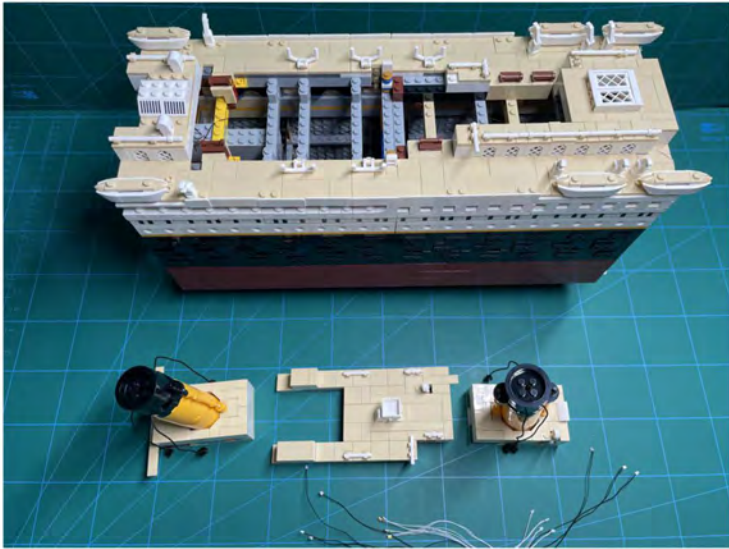

LIGHTING KIT
designed for LEGO sets

Led Light Installation Guide

Lego 10294

Titanic

THANK YOU!

Thank you for being part of the Brick Fans family and welcome to join us for the great experience in lighting up your LEGO set.