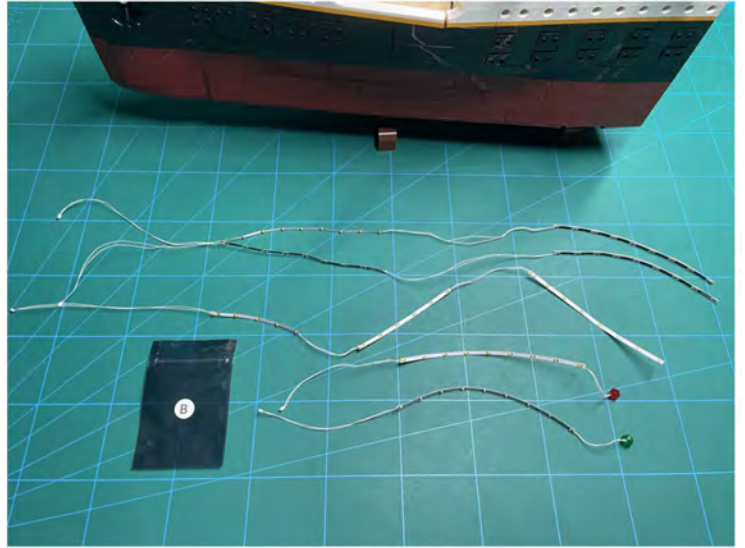

LIGHTING KIT
designed for LEGO sets

Led Light Installation Guide

Lego 10294

Titanic

THANK YOU!

Thank you for being part of the Brick Fans family and welcome to join us for the great experience in lighting up your LEGO set.