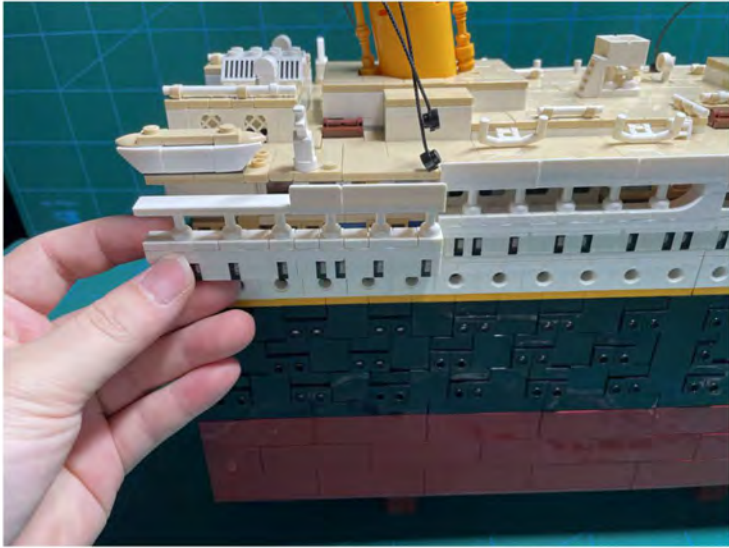

LIGHTING KIT
designed for LEGO sets

Led Light Installation Guide

Lego 10294

Titanic

THANK YOU!

Thank you for being part of the Brick Fans family and welcome to join us for the great experience in lighting up your LEGO set.