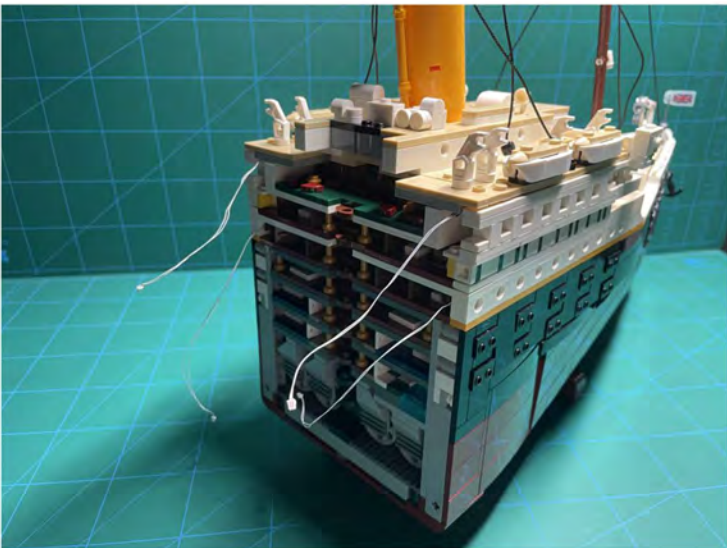

LIGHTING KIT
designed for LEGO sets

Led Light Installation Guide

Lego 10294

Titanic

THANK YOU!

Thank you for being part of the Brick Fans family and welcome to join us for the great experience in lighting up your LEGO set.