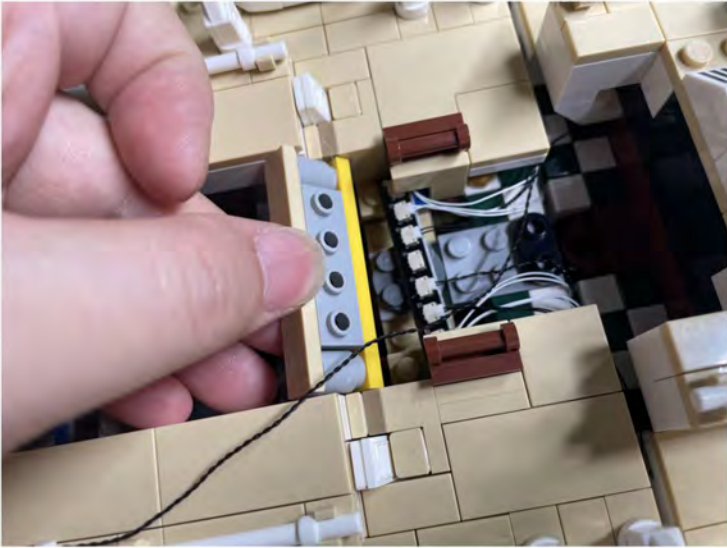

LIGHTING KIT
designed for LEGO sets

Led Light Installation Guide

Lego 10294

Titanic

THANK YOU!

Thank you for being part of the Brick Fans family and welcome to join us for the great experience in lighting up your LEGO set.