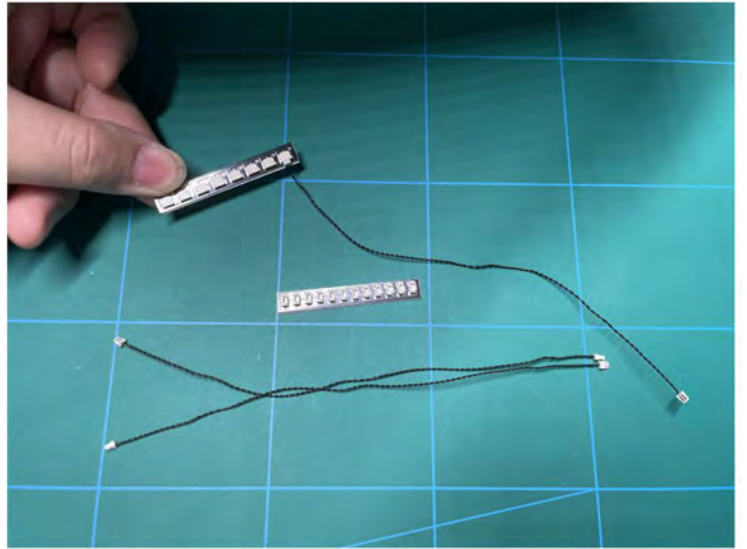

LIGHTING KIT
designed for LEGO sets

Led Light Installation Guide

Lego 10294

Titanic

THANK YOU!

Thank you for being part of the Brick Fans family and welcome to join us for the great experience in lighting up your LEGO set.