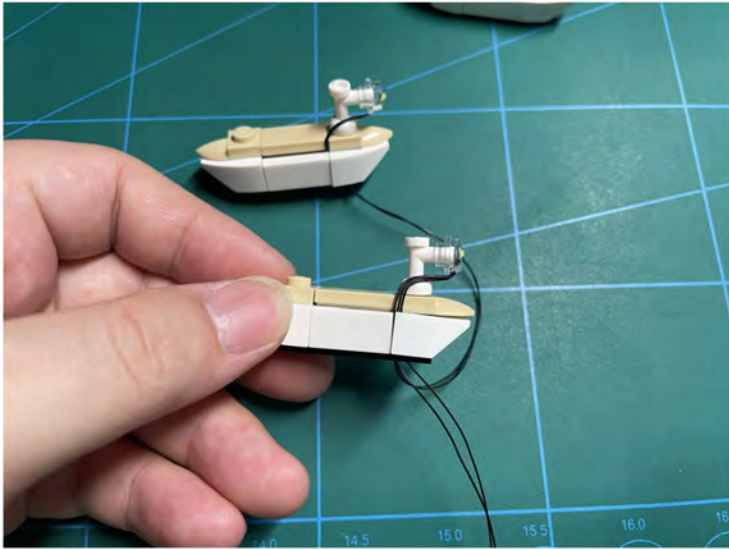

LIGHTING KIT
designed for LEGO sets

Led Light Installation Guide

Lego 10294

Titanic

THANK YOU!

Thank you for being part of the Brick Fans family and welcome to join us for the great experience in lighting up your LEGO set.