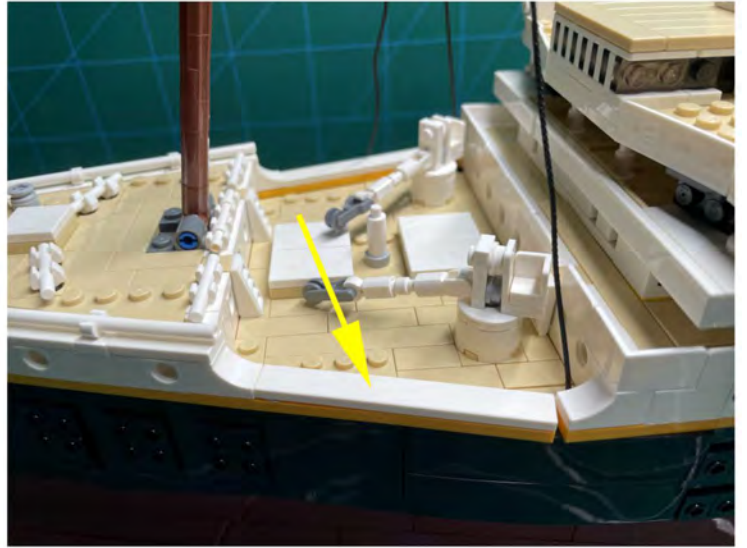

LIGHTING KIT
designed for LEGO sets

Led Light Installation Guide

Lego 10294

Titanic

THANK YOU!

Thank you for being part of the Brick Fans family and welcome to join us for the great experience in lighting up your LEGO set.