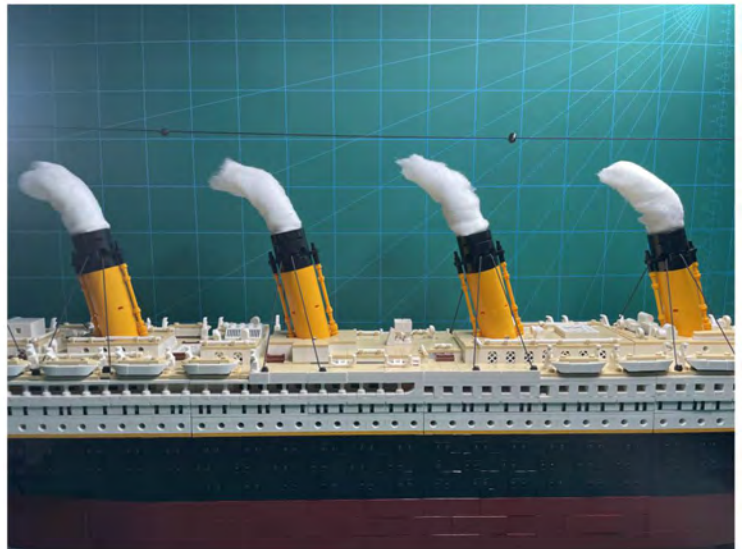

LIGHTING KIT
designed for LEGO sets

Led Light Installation Guide

Lego 10294

Titanic

THANK YOU!

Thank you for being part of the Brick Fans family and welcome to join us for the great experience in lighting up your LEGO set.