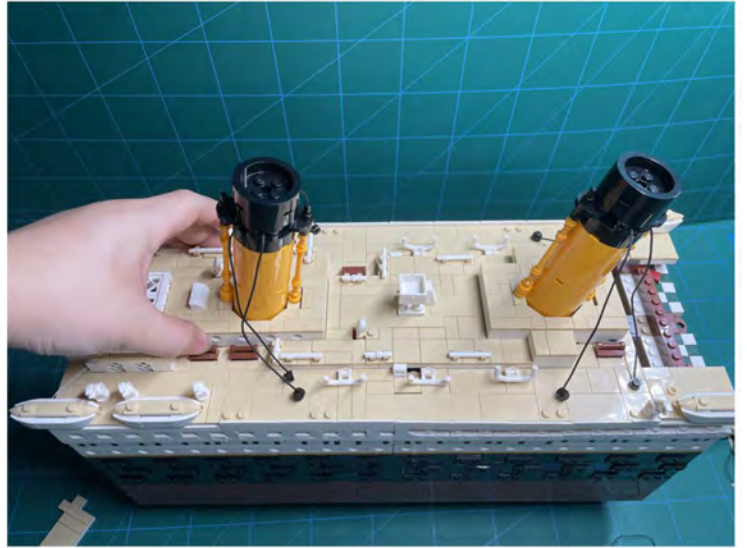

LIGHTING KIT
designed for LEGO sets

Led Light Installation Guide

Lego 10294

Titanic

THANK YOU!

Thank you for being part of the Brick Fans family and welcome to join us for the great experience in lighting up your LEGO set.