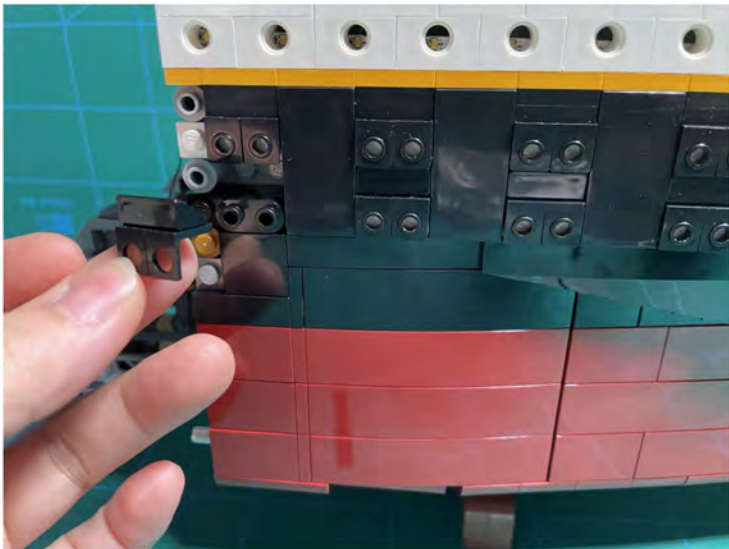

LIGHTING KIT
designed for LEGO sets

Led Light Installation Guide

Lego 10294

Titanic

THANK YOU!

Thank you for being part of the Brick Fans family and welcome to join us for the great experience in lighting up your LEGO set.