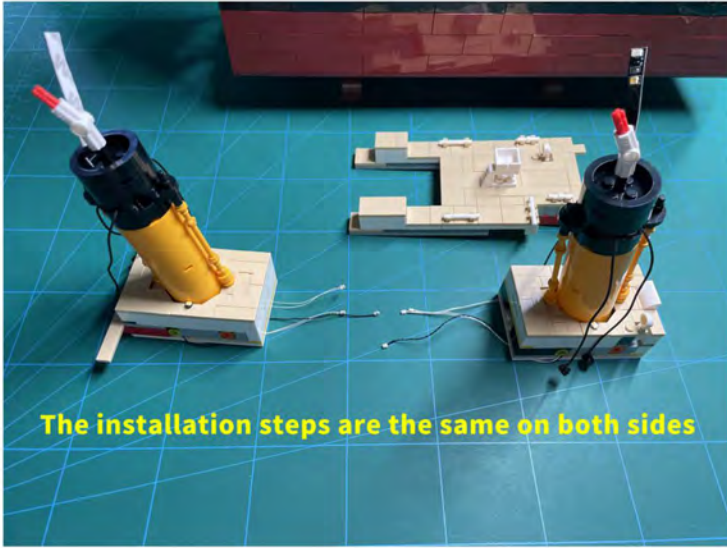

LIGHTING KIT
designed for LEGO sets

Led Light Installation Guide

Lego 10294

Titanic

THANK YOU!

Thank you for being part of the Brick Fans family and welcome to join us for the great experience in lighting up your LEGO set.