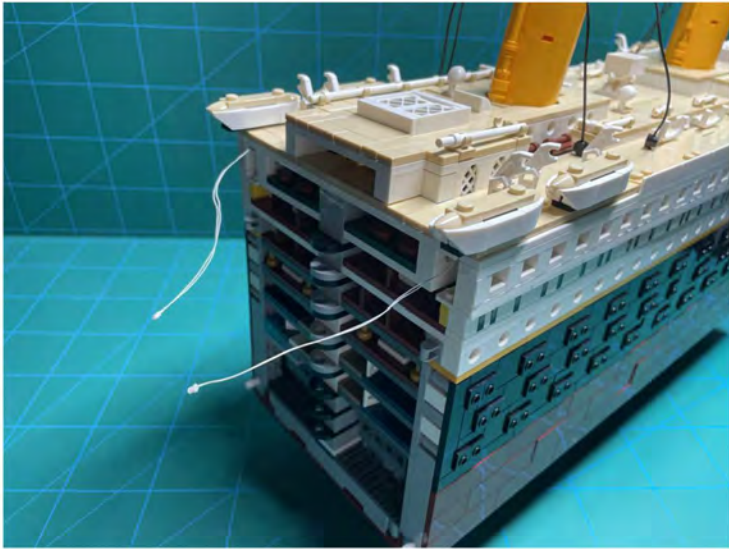

LIGHTING KIT
designed for LEGO sets

Led Light Installation Guide

Lego 10294

Titanic

THANK YOU!

Thank you for being part of the Brick Fans family and welcome to join us for the great experience in lighting up your LEGO set.