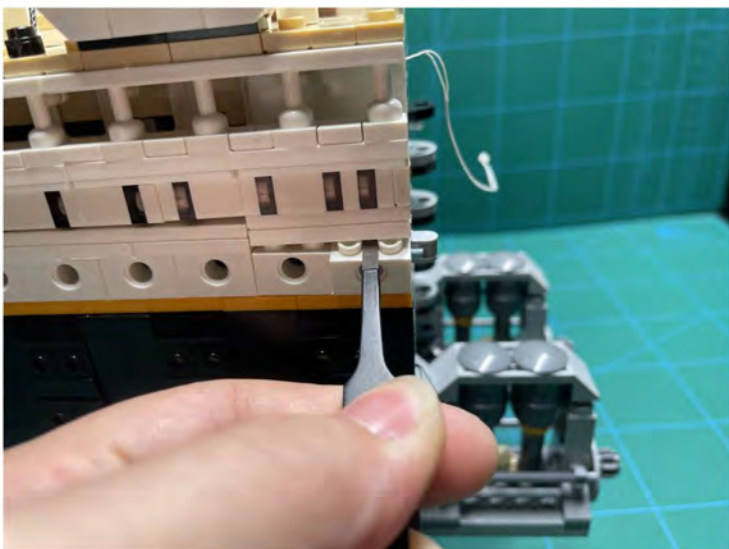

LIGHTING KIT
designed for LEGO sets

Led Light Installation Guide

Lego 10294

Titanic

THANK YOU!

Thank you for being part of the Brick Fans family and welcome to join us for the great experience in lighting up your LEGO set.