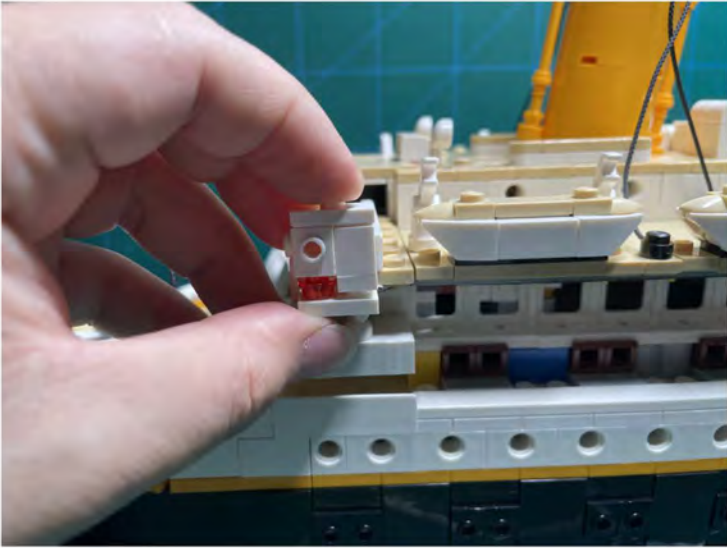

LIGHTING KIT
designed for LEGO sets

Led Light Installation Guide

Lego 10294

Titanic

THANK YOU!

Thank you for being part of the Brick Fans family and welcome to join us for the great experience in lighting up your LEGO set.