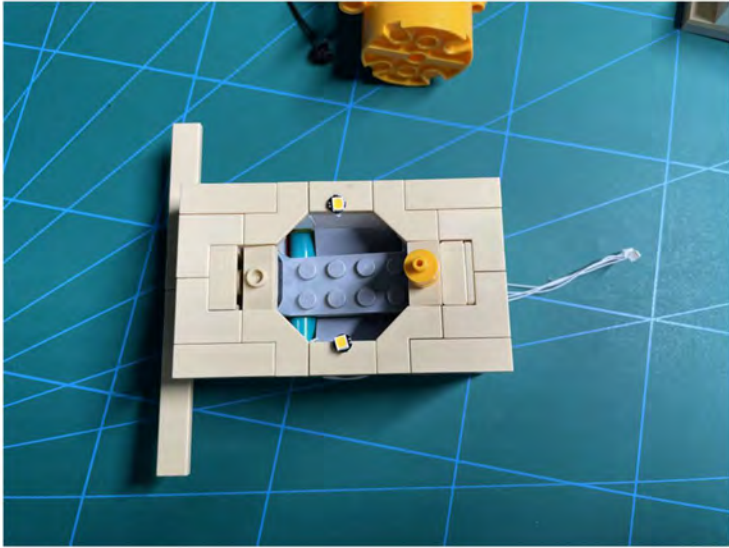

LIGHTING KIT
designed for LEGO sets

Led Light Installation Guide

Lego 10294

Titanic

THANK YOU!

Thank you for being part of the Brick Fans family and welcome to join us for the great experience in lighting up your LEGO set.