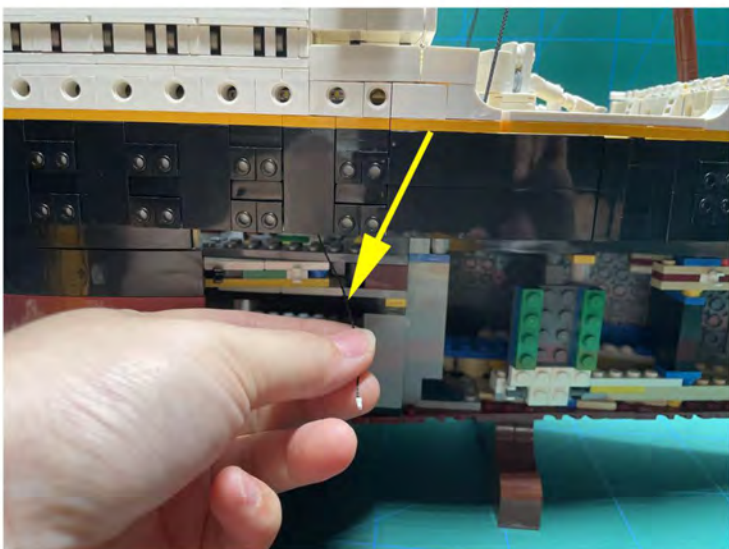

LIGHTING KIT
designed for LEGO sets

Led Light Installation Guide

Lego 10294

Titanic

THANK YOU!

Thank you for being part of the Brick Fans family and welcome to join us for the great experience in lighting up your LEGO set.