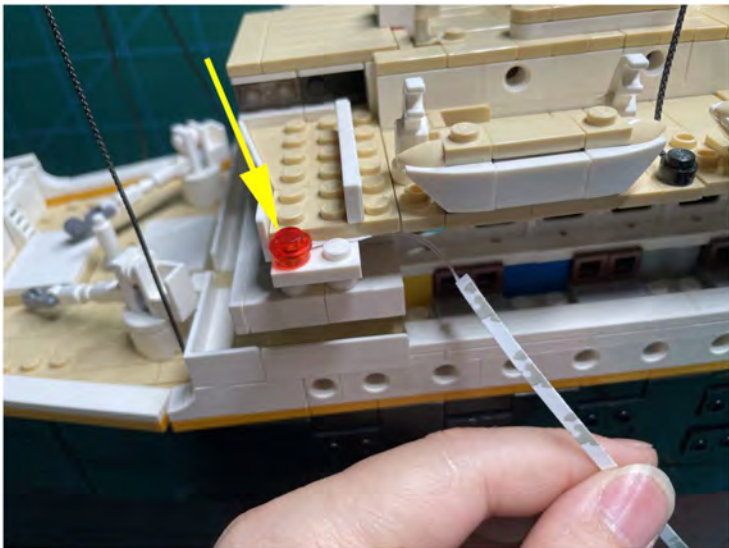

LIGHTING KIT
designed for LEGO sets

Led Light Installation Guide

Lego 10294

Titanic

THANK YOU!

Thank you for being part of the Brick Fans family and welcome to join us for the great experience in lighting up your LEGO set.