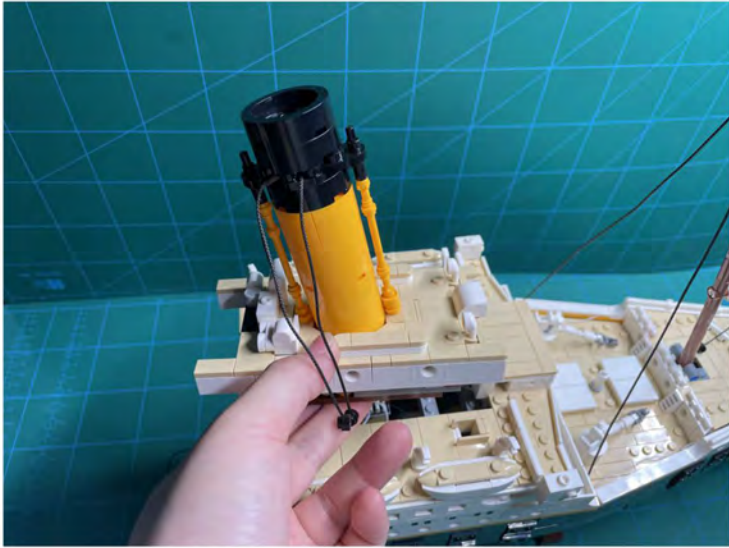

LIGHTING KIT
designed for LEGO sets

Led Light Installation Guide

Lego 10294

Titanic

THANK YOU!

Thank you for being part of the Brick Fans family and welcome to join us for the great experience in lighting up your LEGO set.