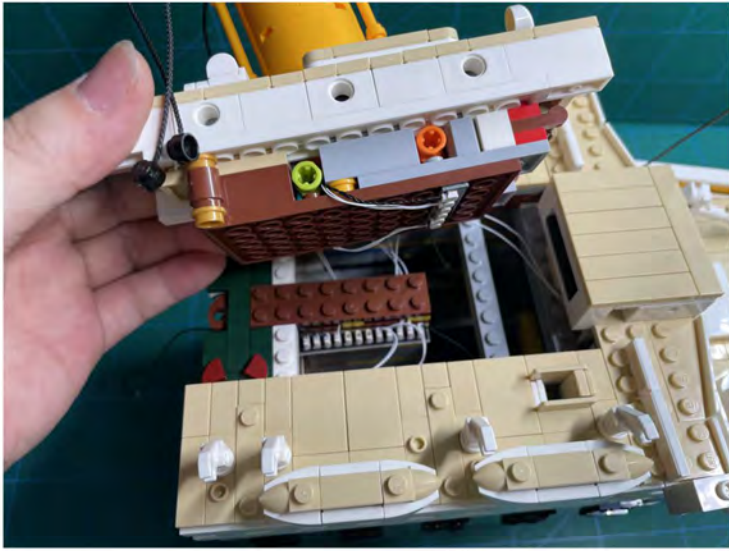

LIGHTING KIT
designed for LEGO sets

Led Light Installation Guide

Lego 10294

Titanic

THANK YOU!

Thank you for being part of the Brick Fans family and welcome to join us for the great experience in lighting up your LEGO set.