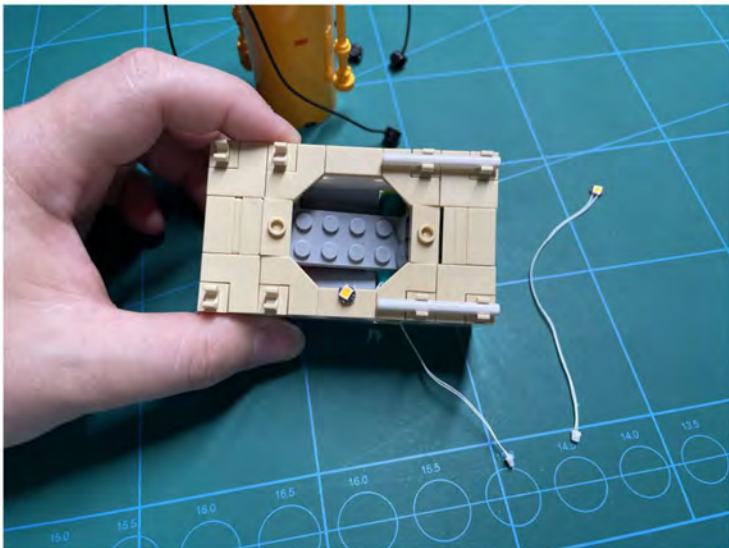

LIGHTING KIT
designed for LEGO sets

Led Light Installation Guide

Lego 10294

Titanic

THANK YOU!

Thank you for being part of the Brick Fans family and welcome to join us for the great experience in lighting up your LEGO set.