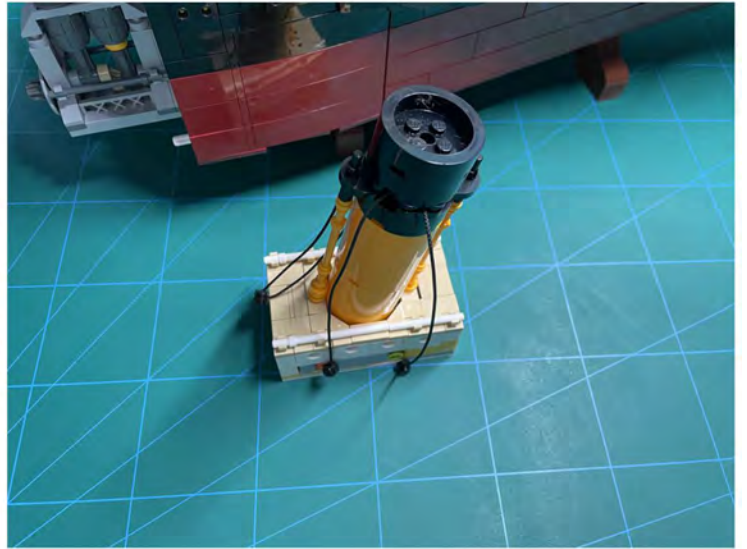

LIGHTING KIT
designed for LEGO sets

Led Light Installation Guide

Lego 10294

Titanic

THANK YOU!

Thank you for being part of the Brick Fans family and welcome to join us for the great experience in lighting up your LEGO set.