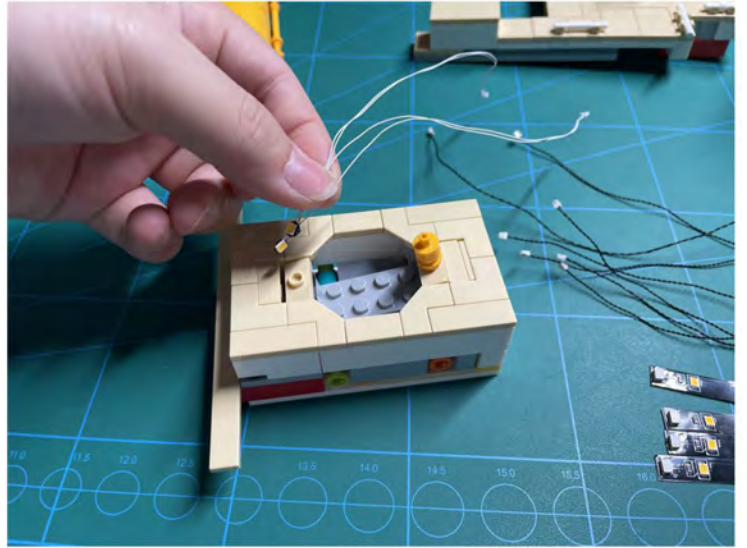

LIGHTING KIT
designed for LEGO sets

Led Light Installation Guide

Lego 10294

Titanic

THANK YOU!

Thank you for being part of the Brick Fans family and welcome to join us for the great experience in lighting up your LEGO set.