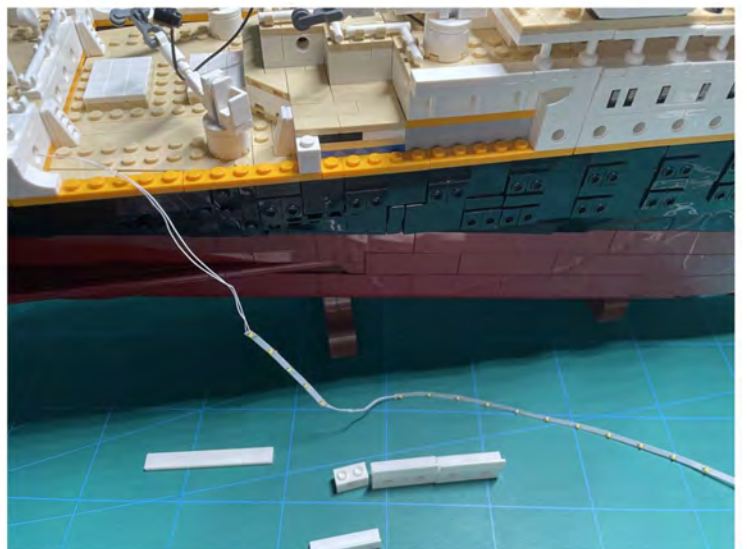

LIGHTING KIT
designed for LEGO sets

Led Light Installation Guide

Lego 10294

Titanic

THANK YOU!

Thank you for being part of the Brick Fans family and welcome to join us for the great experience in lighting up your LEGO set.