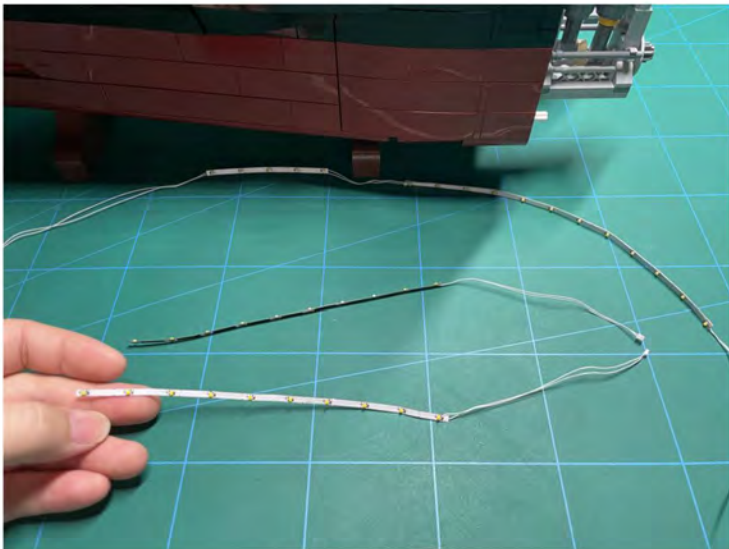

LIGHTING KIT
designed for LEGO sets

Led Light Installation Guide

Lego 10294

Titanic

THANK YOU!

Thank you for being part of the Brick Fans family and welcome to join us for the great experience in lighting up your LEGO set.