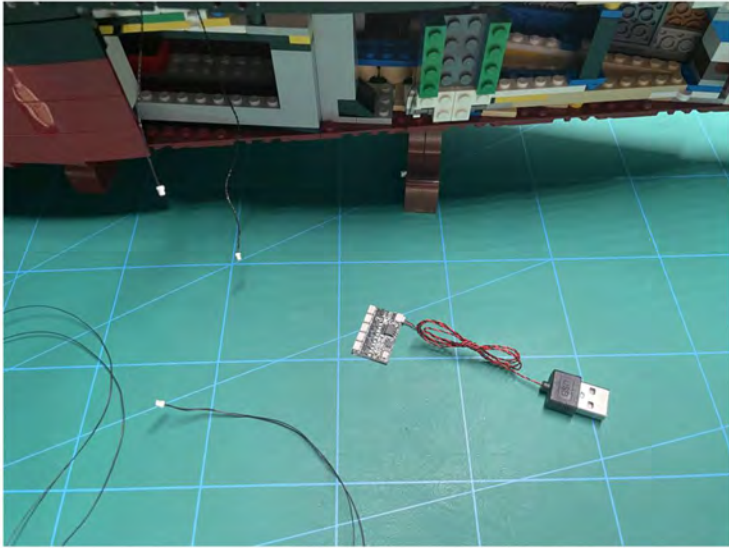

LIGHTING KIT
designed for LEGO sets

Led Light Installation Guide

Lego 10294

Titanic

THANK YOU!

Thank you for being part of the Brick Fans family and welcome to join us for the great experience in lighting up your LEGO set.