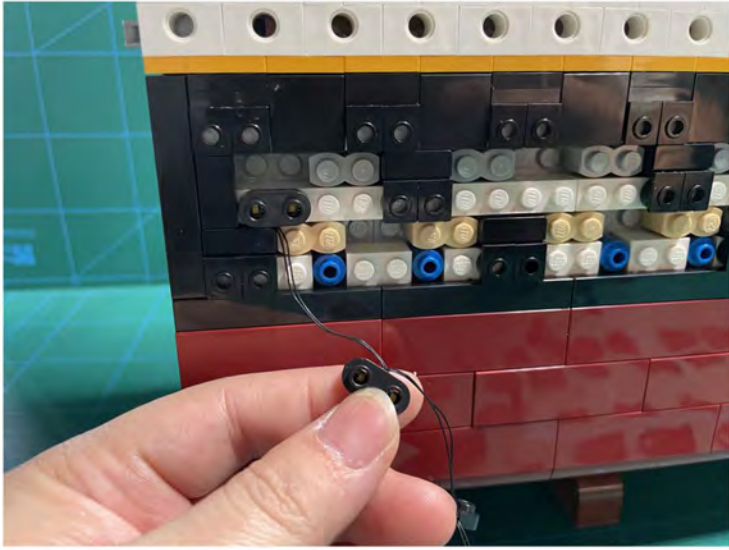

LIGHTING KIT
designed for LEGO sets

Led Light Installation Guide

Lego 10294

Titanic

THANK YOU!

Thank you for being part of the Brick Fans family and welcome to join us for the great experience in lighting up your LEGO set.