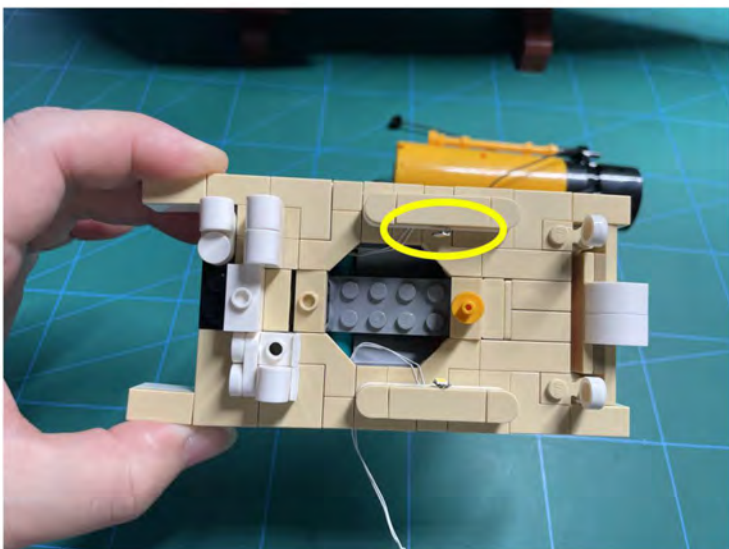

LIGHTING KIT
designed for LEGO sets

Led Light Installation Guide

Lego 10294

Titanic

THANK YOU!

Thank you for being part of the Brick Fans family and welcome to join us for the great experience in lighting up your LEGO set.