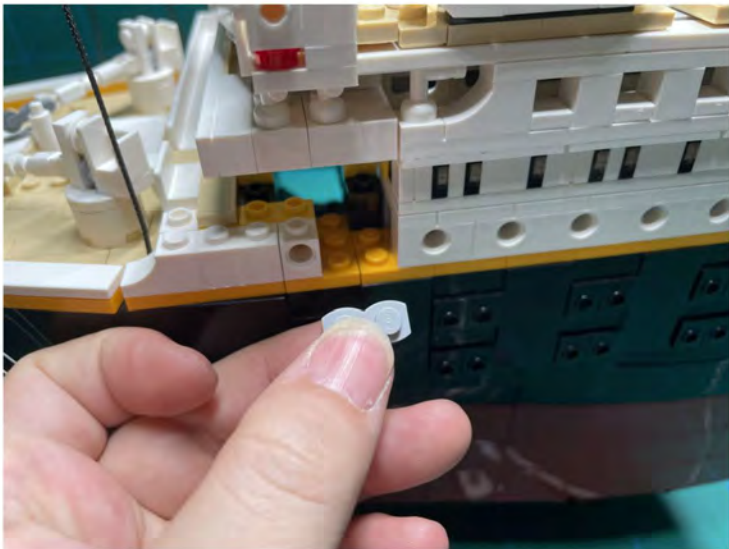

LIGHTING KIT
designed for LEGO sets

Led Light Installation Guide

Lego 10294

Titanic

THANK YOU!

Thank you for being part of the Brick Fans family and welcome to join us for the great experience in lighting up your LEGO set.