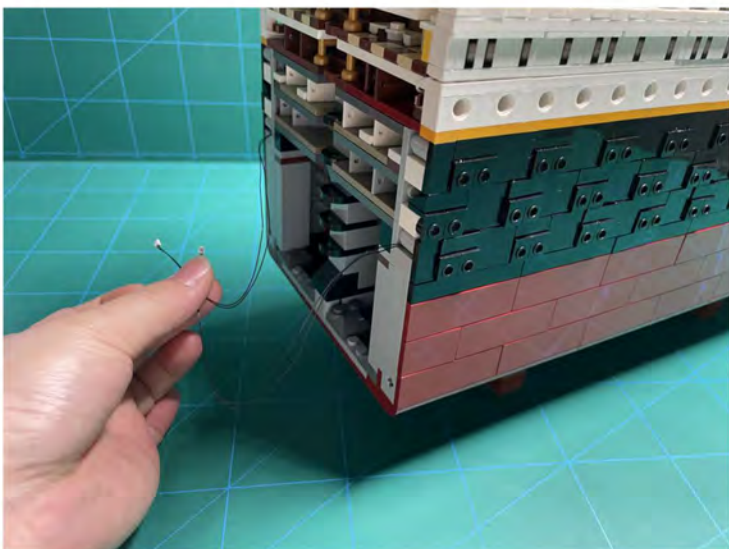

LIGHTING KIT
designed for LEGO sets

Led Light Installation Guide

Lego 10294

Titanic

THANK YOU!

Thank you for being part of the Brick Fans family and welcome to join us for the great experience in lighting up your LEGO set.