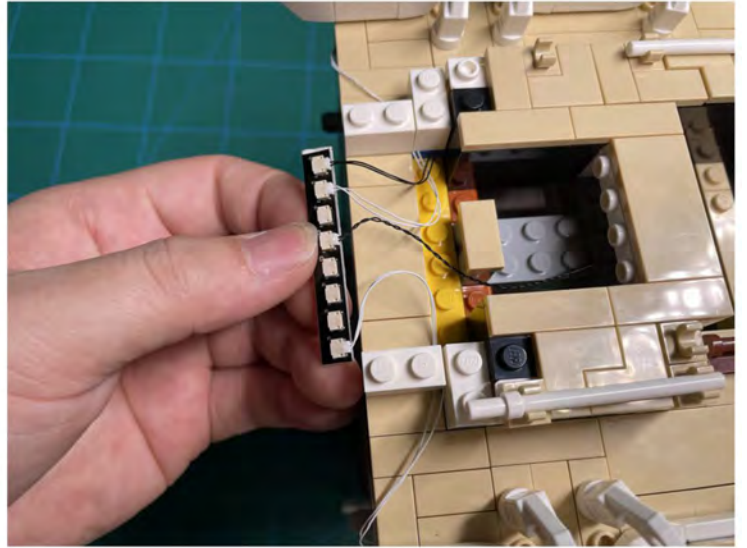

LIGHTING KIT
designed for LEGO sets

Led Light Installation Guide

Lego 10294

Titanic

THANK YOU!

Thank you for being part of the Brick Fans family and welcome to join us for the great experience in lighting up your LEGO set.