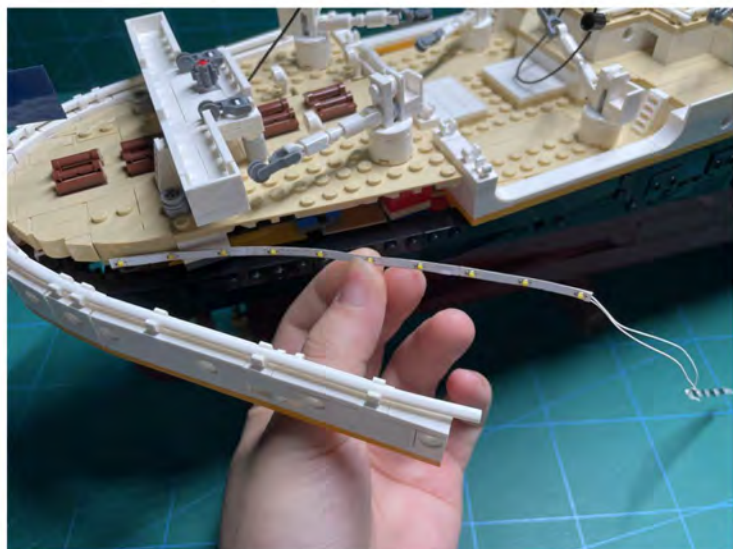

LIGHTING KIT
designed for LEGO sets

Led Light Installation Guide

Lego 10294

Titanic

THANK YOU!

Thank you for being part of the Brick Fans family and welcome to join us for the great experience in lighting up your LEGO set.