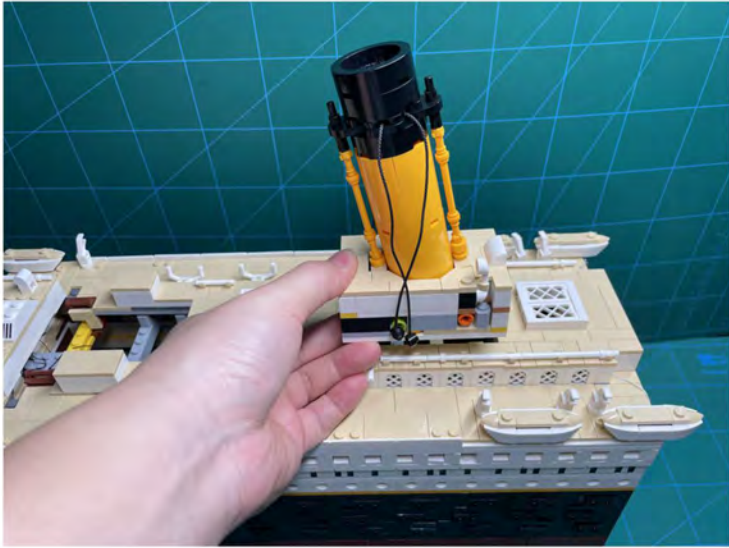

LIGHTING KIT
designed for LEGO sets

Led Light Installation Guide

Lego 10294

Titanic

THANK YOU!

Thank you for being part of the Brick Fans family and welcome to join us for the great experience in lighting up your LEGO set.