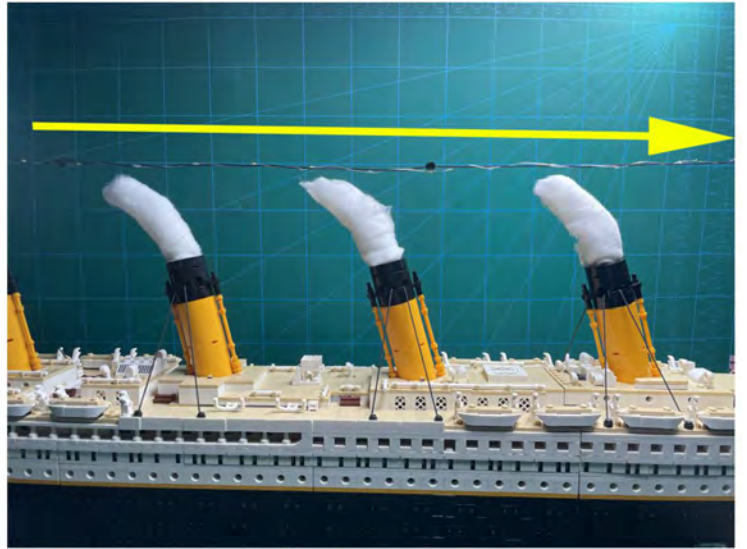

LIGHTING KIT
designed for LEGO sets

Led Light Installation Guide

Lego 10294

Titanic

THANK YOU!

Thank you for being part of the Brick Fans family and welcome to join us for the great experience in lighting up your LEGO set.