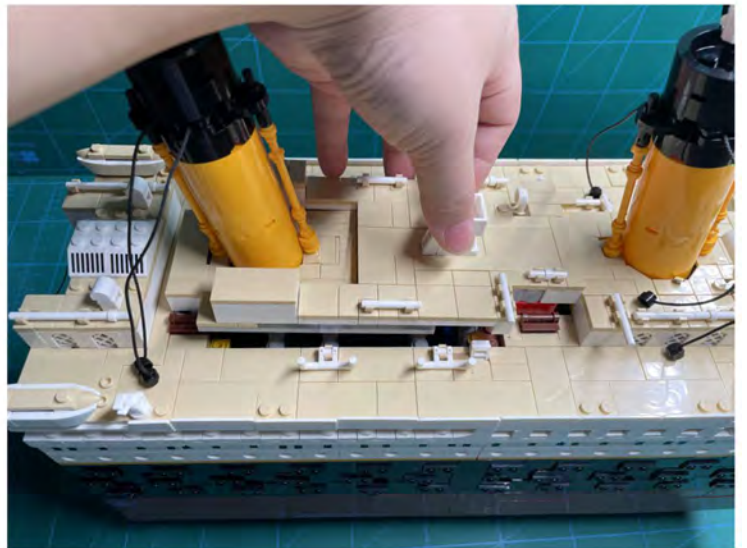

LIGHTING KIT
designed for LEGO sets

Led Light Installation Guide

Lego 10294

Titanic

THANK YOU!

Thank you for being part of the Brick Fans family and welcome to join us for the great experience in lighting up your LEGO set.