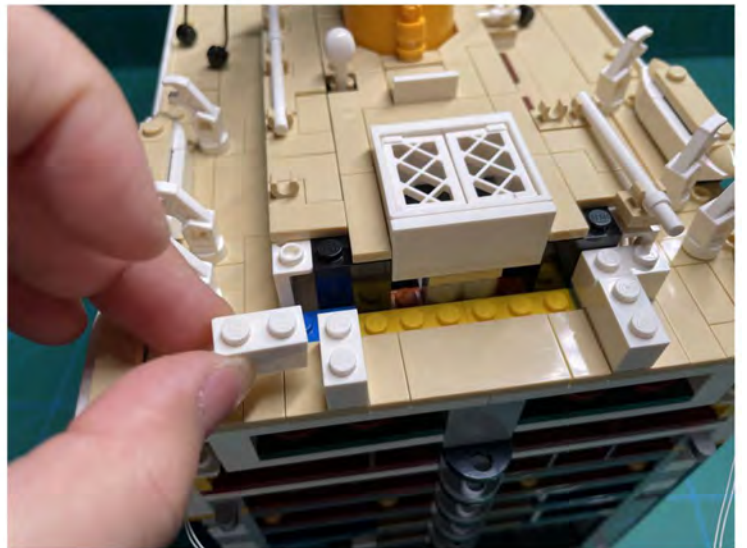

LIGHTING KIT
designed for LEGO sets

Led Light Installation Guide

Lego 10294

Titanic

THANK YOU!

Thank you for being part of the Brick Fans family and welcome to join us for the great experience in lighting up your LEGO set.