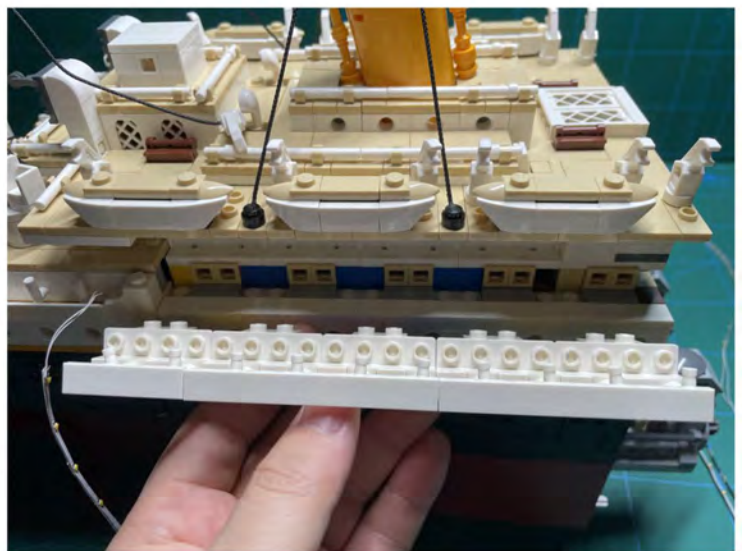

LIGHTING KIT
designed for LEGO sets

Led Light Installation Guide

Lego 10294

Titanic

THANK YOU!

Thank you for being part of the Brick Fans family and welcome to join us for the great experience in lighting up your LEGO set.