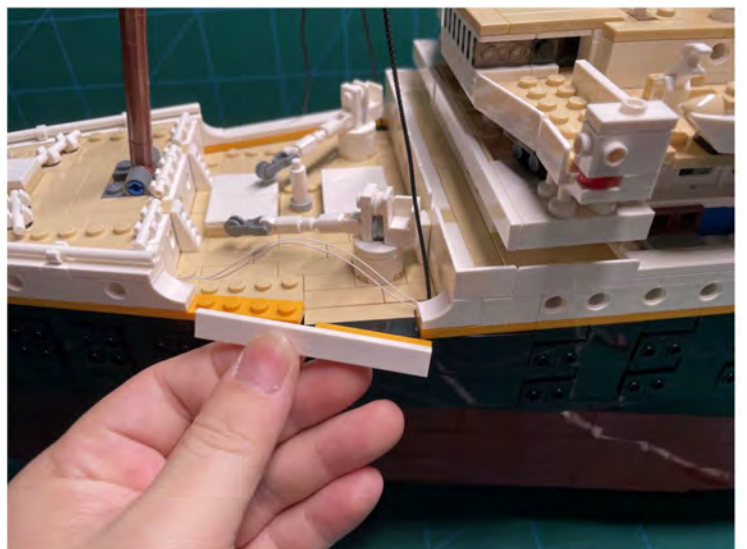

LIGHTING KIT
designed for LEGO sets

Led Light Installation Guide

Lego 10294

Titanic

THANK YOU!

Thank you for being part of the Brick Fans family and welcome to join us for the great experience in lighting up your LEGO set.