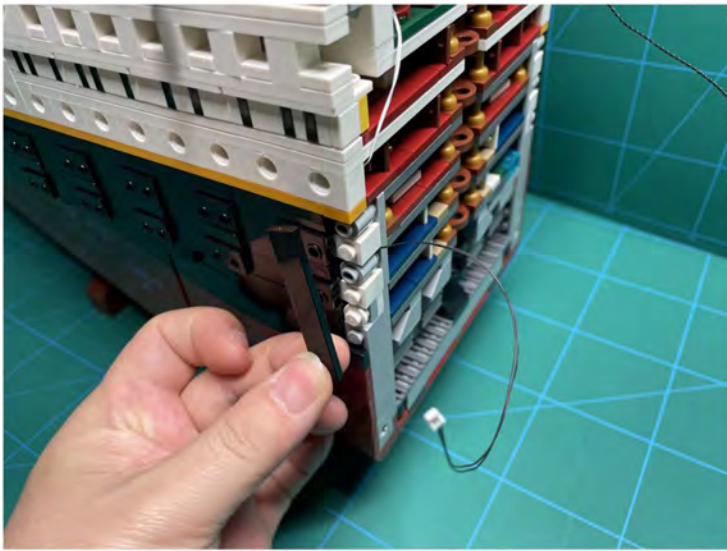

LIGHTING KIT
designed for LEGO sets

Led Light Installation Guide

Lego 10294

Titanic

THANK YOU!

Thank you for being part of the Brick Fans family and welcome to join us for the great experience in lighting up your LEGO set.