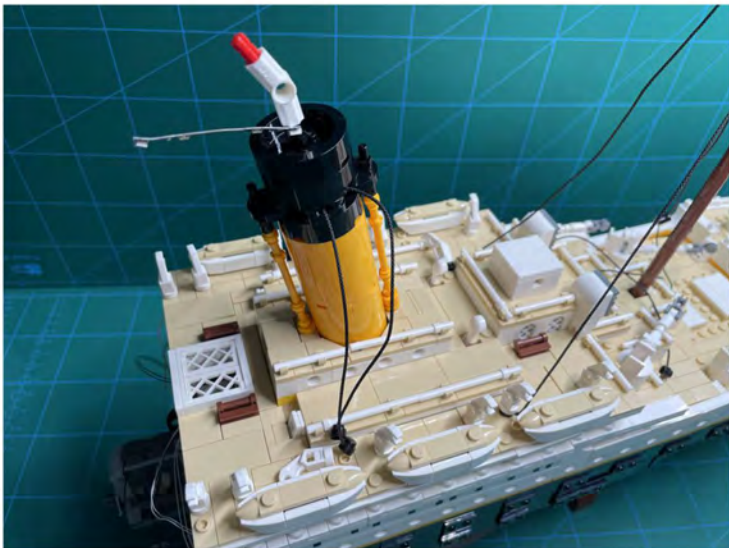

LIGHTING KIT
designed for LEGO sets

Led Light Installation Guide

Lego 10294

Titanic

THANK YOU!

Thank you for being part of the Brick Fans family and welcome to join us for the great experience in lighting up your LEGO set.