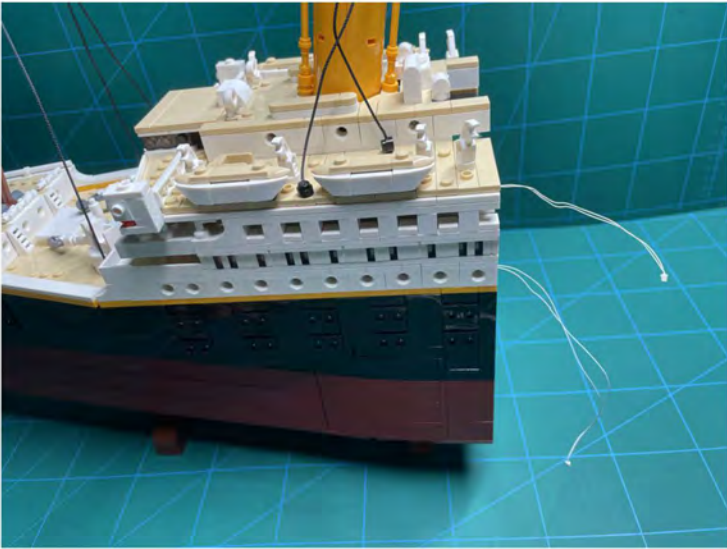

LIGHTING KIT
designed for LEGO sets

Led Light Installation Guide

Lego 10294

Titanic

THANK YOU!

Thank you for being part of the Brick Fans family and welcome to join us for the great experience in lighting up your LEGO set.