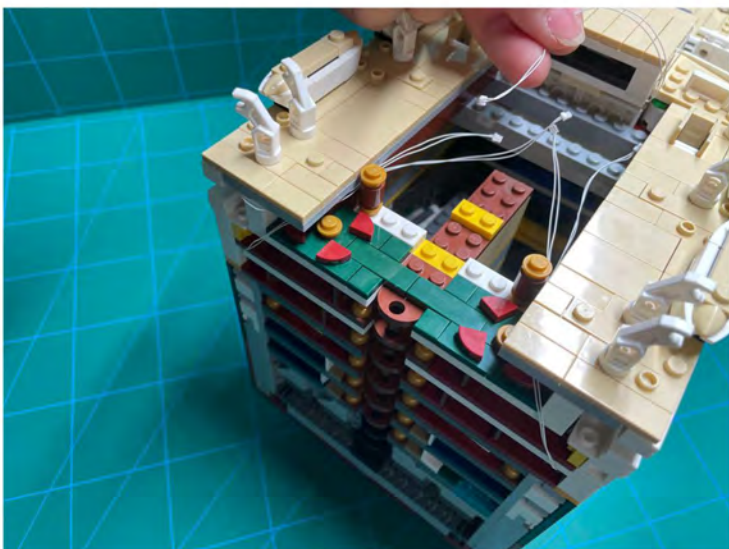

LIGHTING KIT
designed for LEGO sets

Led Light Installation Guide

Lego 10294

Titanic

THANK YOU!

Thank you for being part of the Brick Fans family and welcome to join us for the great experience in lighting up your LEGO set.