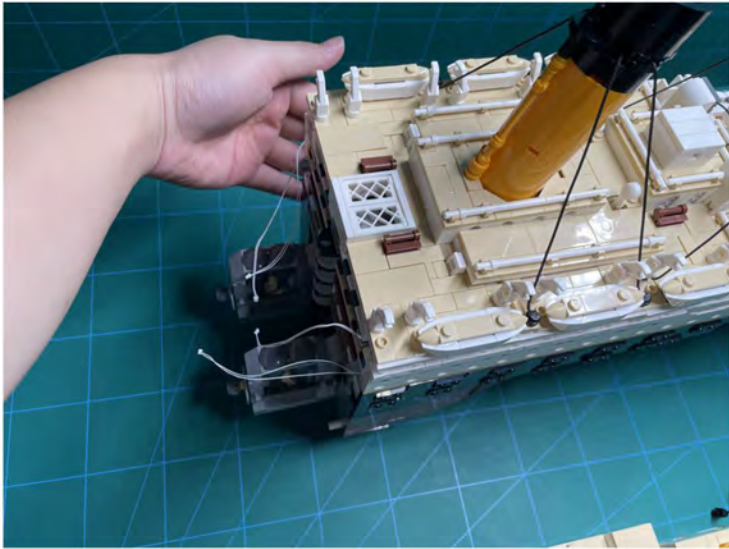

LIGHTING KIT
designed for LEGO sets

Led Light Installation Guide

Lego 10294

Titanic

THANK YOU!

Thank you for being part of the Brick Fans family and welcome to join us for the great experience in lighting up your LEGO set.