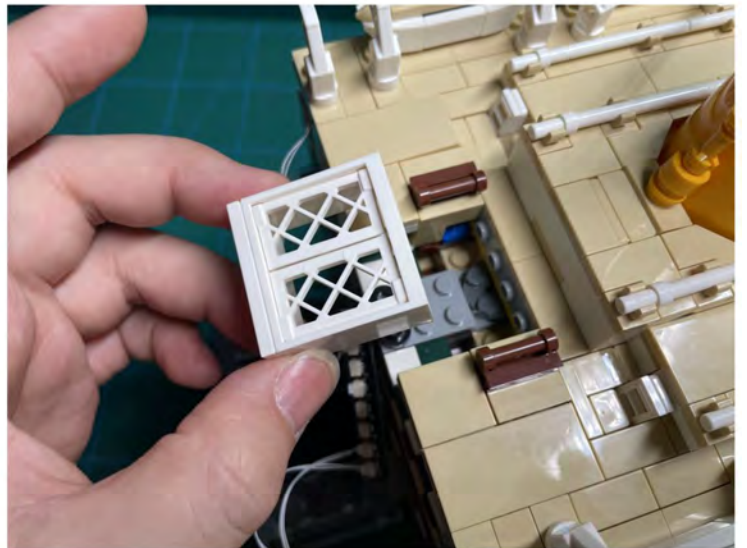

LIGHTING KIT
designed for LEGO sets

Led Light Installation Guide

Lego 10294

Titanic

THANK YOU!

Thank you for being part of the Brick Fans family and welcome to join us for the great experience in lighting up your LEGO set.