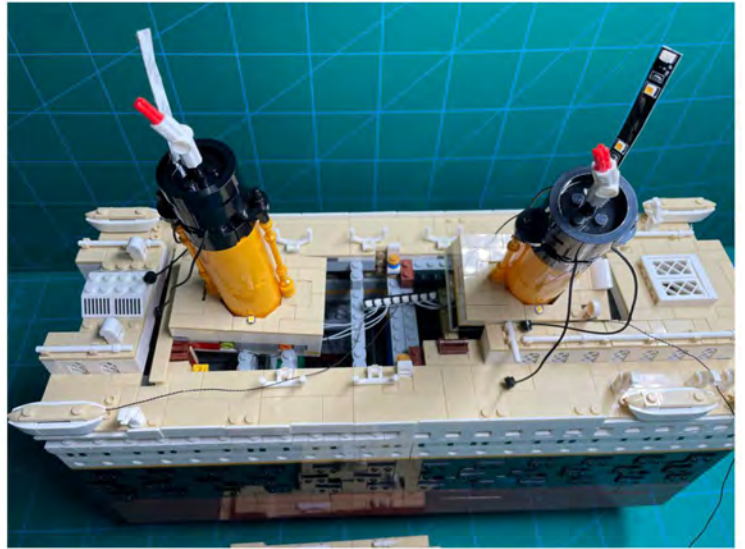

LIGHTING KIT
designed for LEGO sets

Led Light Installation Guide

Lego 10294

Titanic

THANK YOU!

Thank you for being part of the Brick Fans family and welcome to join us for the great experience in lighting up your LEGO set.