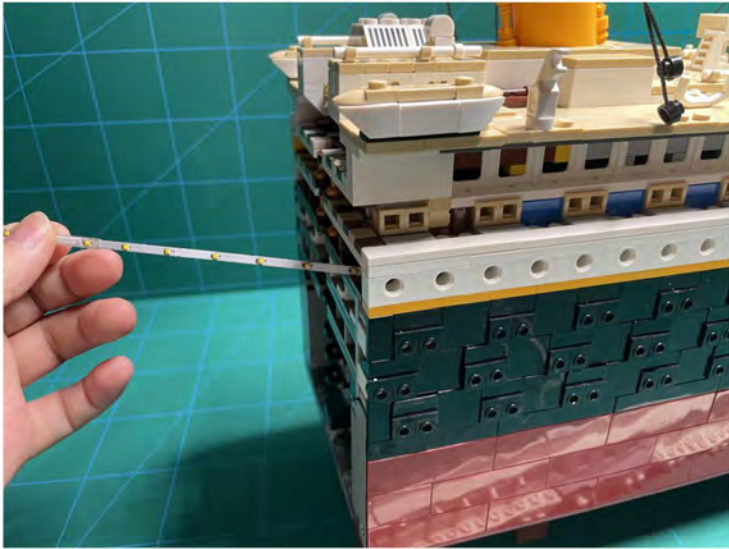

LIGHTING KIT
designed for LEGO sets

Led Light Installation Guide

Lego 10294

Titanic

THANK YOU!

Thank you for being part of the Brick Fans family and welcome to join us for the great experience in lighting up your LEGO set.