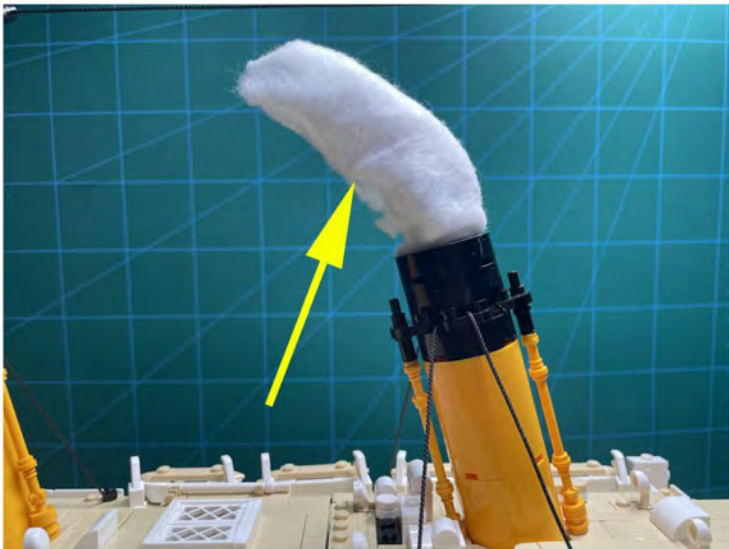

LIGHTING KIT
designed for LEGO sets

Led Light Installation Guide

Lego 10294

Titanic

THANK YOU!

Thank you for being part of the Brick Fans family and welcome to join us for the great experience in lighting up your LEGO set.