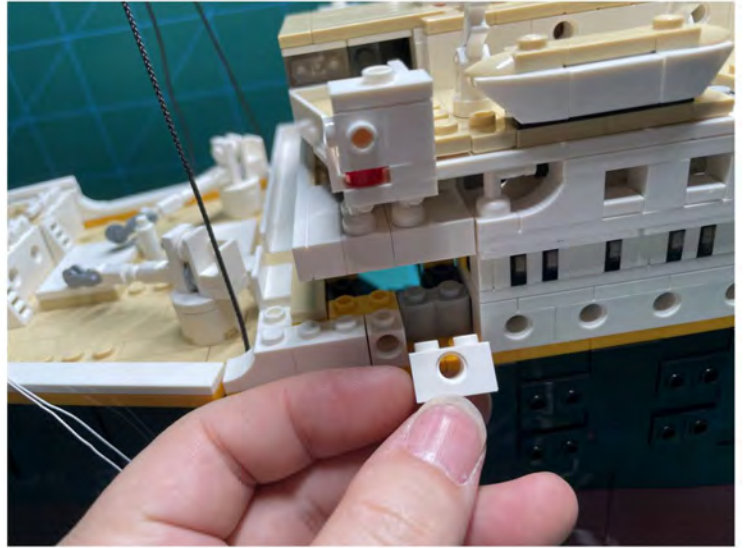

LIGHTING KIT
designed for LEGO sets

Led Light Installation Guide

Lego 10294

Titanic

THANK YOU!

Thank you for being part of the Brick Fans family and welcome to join us for the great experience in lighting up your LEGO set.