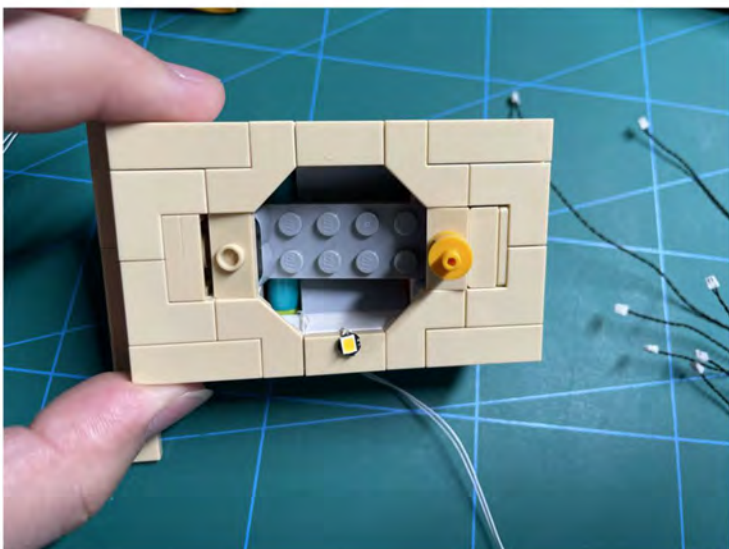

LIGHTING KIT
designed for LEGO sets

Led Light Installation Guide

Lego 10294

Titanic

THANK YOU!

Thank you for being part of the Brick Fans family and welcome to join us for the great experience in lighting up your LEGO set.