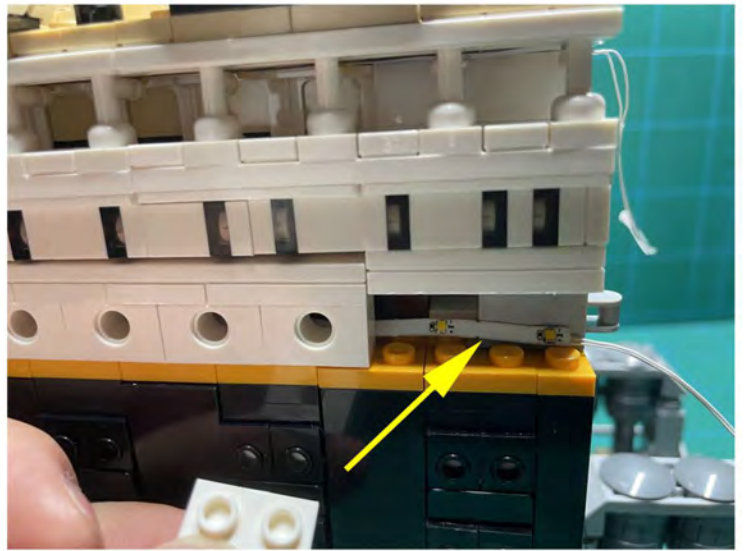

LIGHTING KIT
designed for LEGO sets

Led Light Installation Guide

Lego 10294

Titanic

THANK YOU!

Thank you for being part of the Brick Fans family and welcome to join us for the great experience in lighting up your LEGO set.