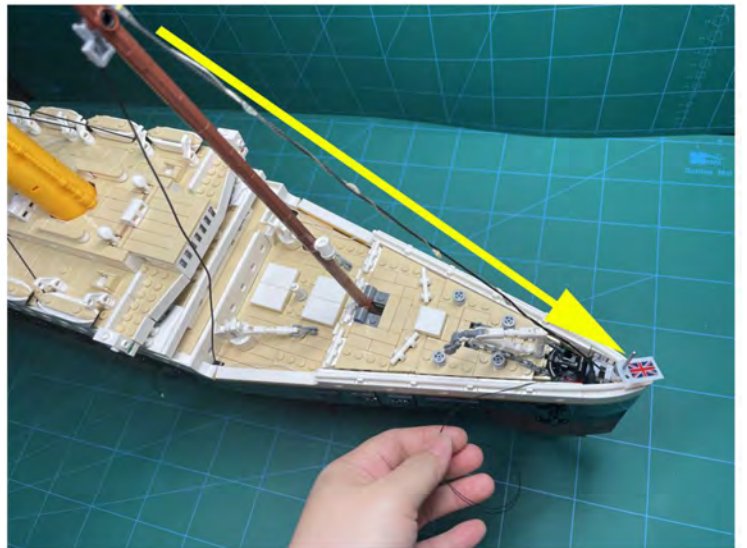

LIGHTING KIT
designed for LEGO sets

Led Light Installation Guide

Lego 10294

Titanic

THANK YOU!

Thank you for being part of the Brick Fans family and welcome to join us for the great experience in lighting up your LEGO set.