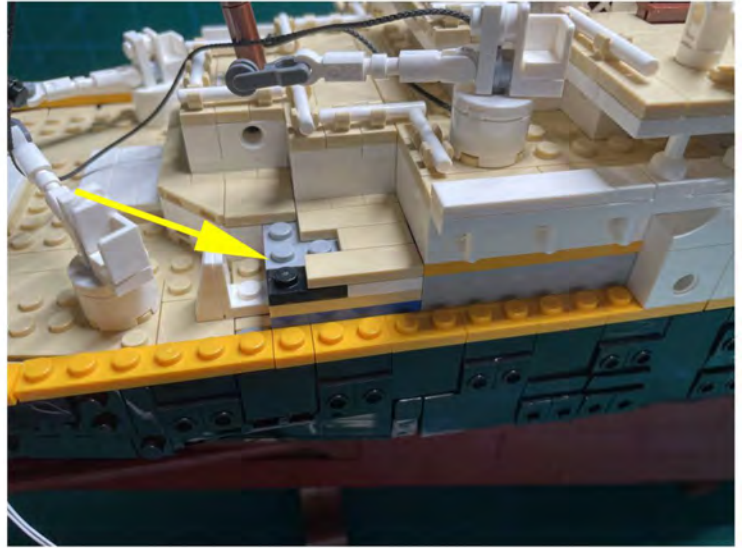

LIGHTING KIT
designed for LEGO sets

Led Light Installation Guide

Lego 10294

Titanic

THANK YOU!

Thank you for being part of the Brick Fans family and welcome to join us for the great experience in lighting up your LEGO set.