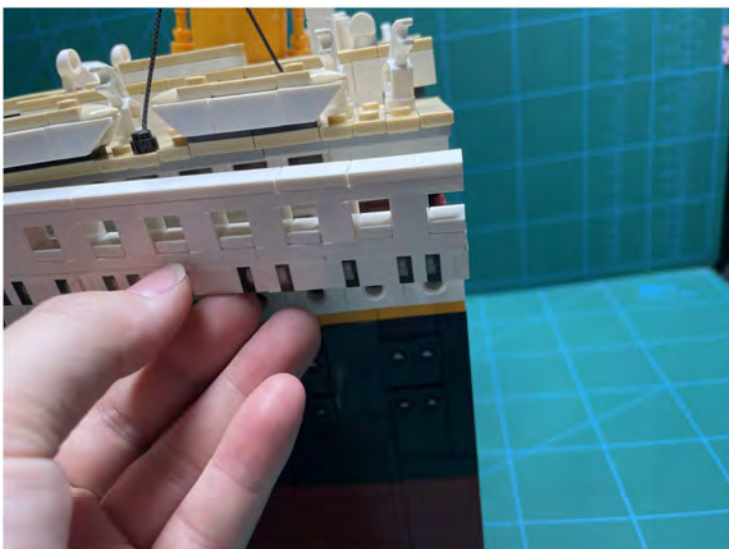

LIGHTING KIT
designed for LEGO sets

Led Light Installation Guide

Lego 10294

Titanic

THANK YOU!

Thank you for being part of the Brick Fans family and welcome to join us for the great experience in lighting up your LEGO set.