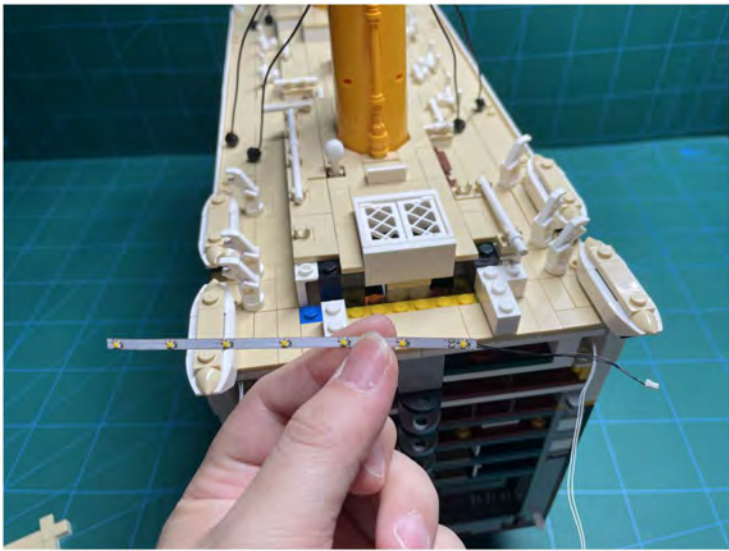

LIGHTING KIT
designed for LEGO sets

Led Light Installation Guide

Lego 10294

Titanic

THANK YOU!

Thank you for being part of the Brick Fans family and welcome to join us for the great experience in lighting up your LEGO set.