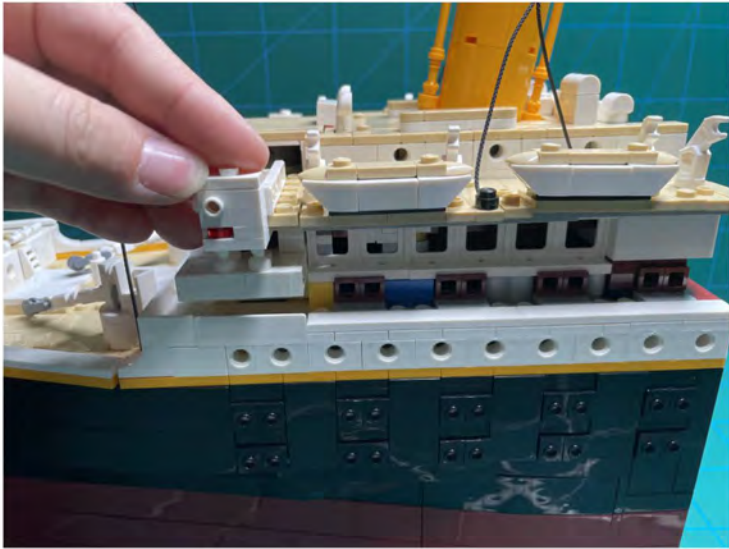

LIGHTING KIT
designed for LEGO sets

Led Light Installation Guide

Lego 10294

Titanic

THANK YOU!

Thank you for being part of the Brick Fans family and welcome to join us for the great experience in lighting up your LEGO set.