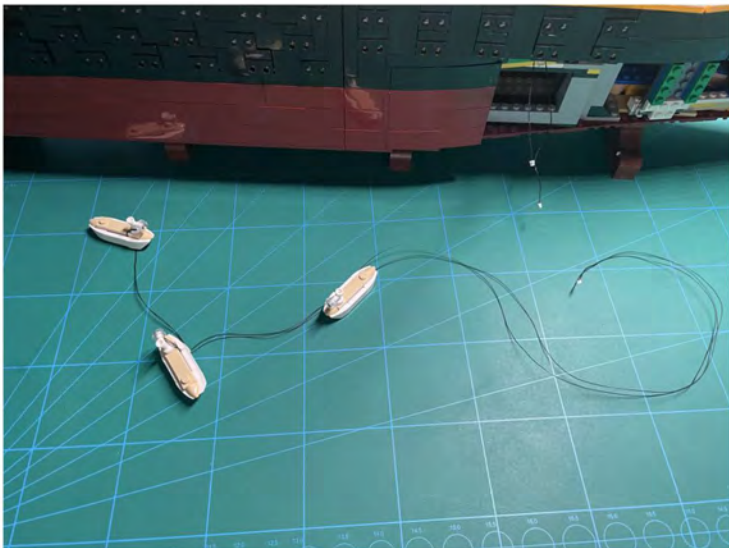

LIGHTING KIT
designed for LEGO sets

Led Light Installation Guide

Lego 10294

Titanic

THANK YOU!

Thank you for being part of the Brick Fans family and welcome to join us for the great experience in lighting up your LEGO set.