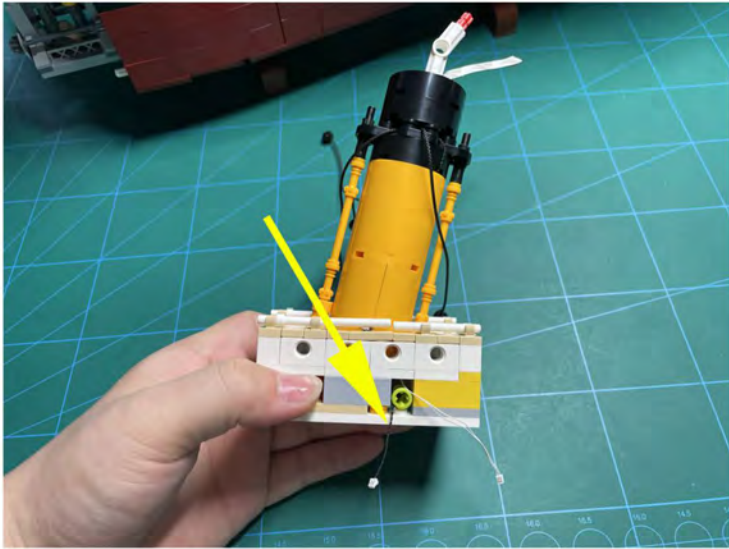

LIGHTING KIT
designed for LEGO sets

Led Light Installation Guide

Lego 10294

Titanic

THANK YOU!

Thank you for being part of the Brick Fans family and welcome to join us for the great experience in lighting up your LEGO set.