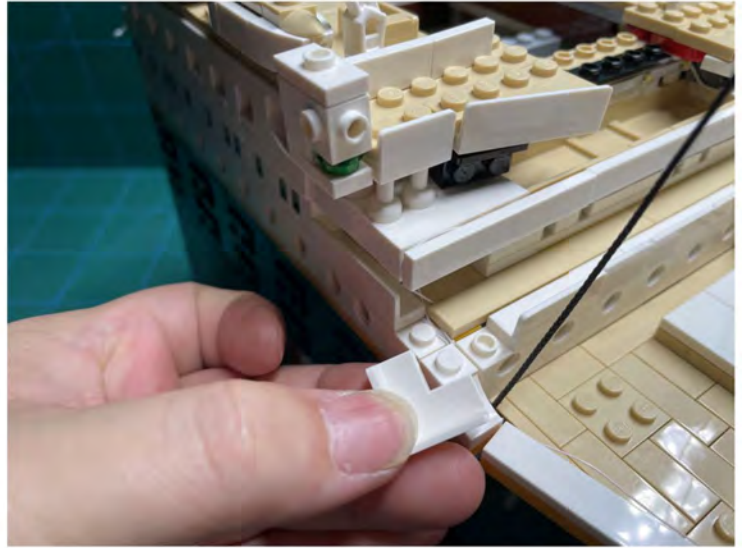

LIGHTING KIT
designed for LEGO sets

Led Light Installation Guide

Lego 10294

Titanic

THANK YOU!

Thank you for being part of the Brick Fans family and welcome to join us for the great experience in lighting up your LEGO set.