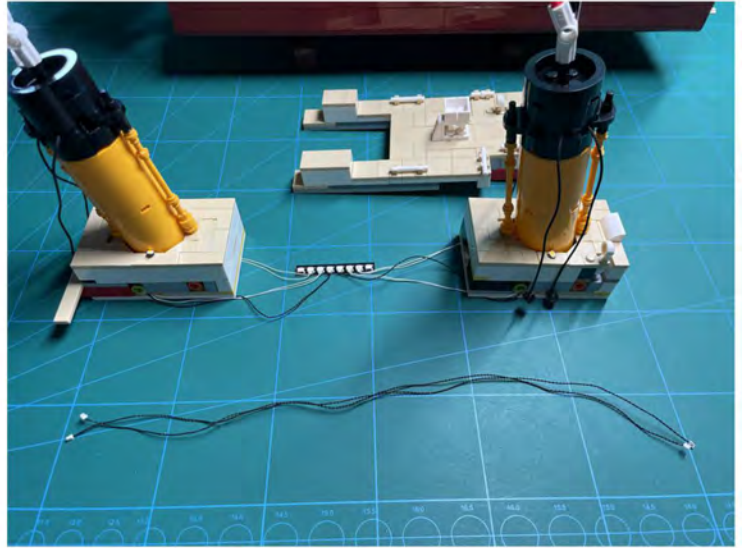

LIGHTING KIT
designed for LEGO sets

Led Light Installation Guide

Lego 10294

Titanic

THANK YOU!

Thank you for being part of the Brick Fans family and welcome to join us for the great experience in lighting up your LEGO set.