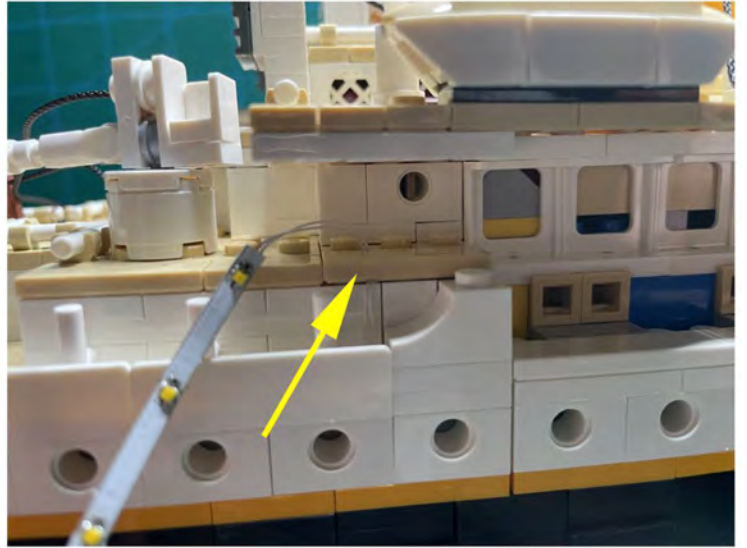

LIGHTING KIT
designed for LEGO sets

Led Light Installation Guide

Lego 10294

Titanic

THANK YOU!

Thank you for being part of the Brick Fans family and welcome to join us for the great experience in lighting up your LEGO set.