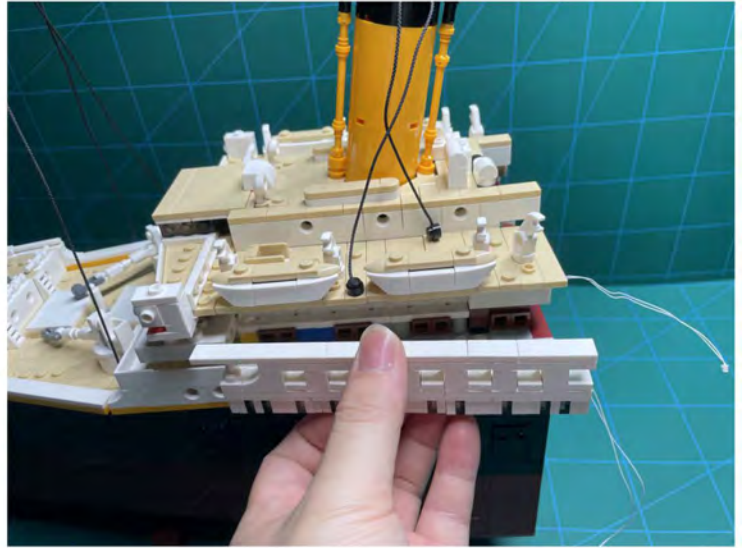

LIGHTING KIT
designed for LEGO sets

Led Light Installation Guide

Lego 10294

Titanic

THANK YOU!

Thank you for being part of the Brick Fans family and welcome to join us for the great experience in lighting up your LEGO set.