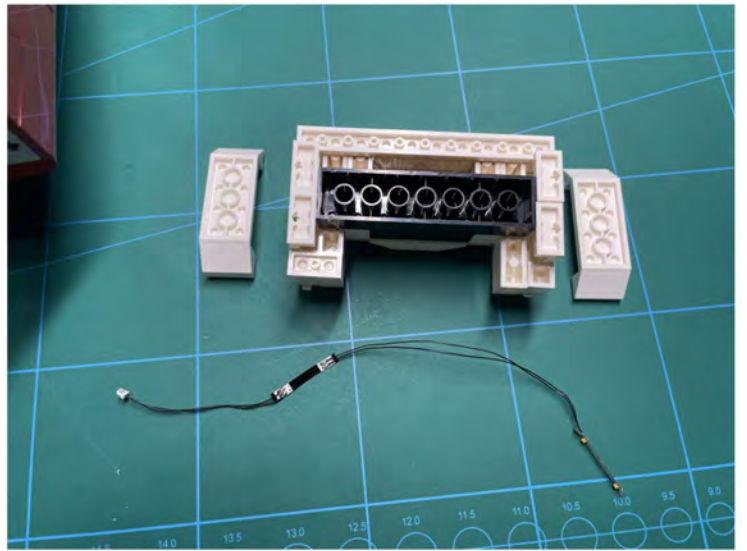

LIGHTING KIT
designed for LEGO sets

Led Light Installation Guide

Lego 10294

Titanic

THANK YOU!

Thank you for being part of the Brick Fans family and welcome to join us for the great experience in lighting up your LEGO set.