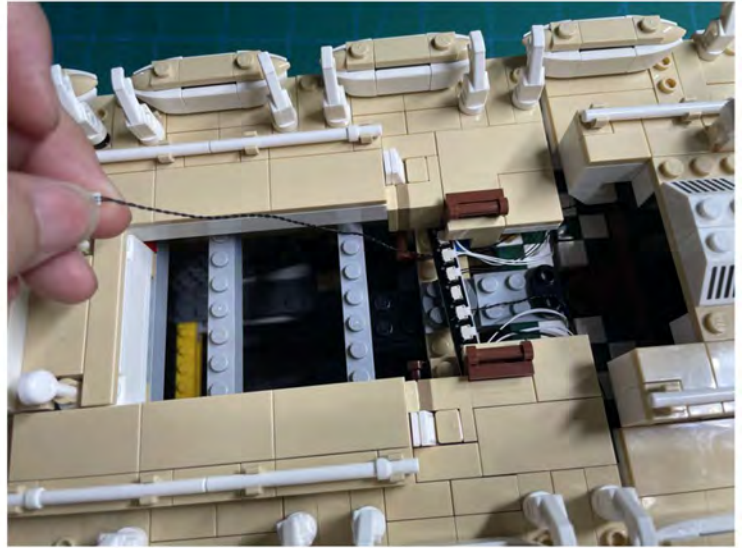

LIGHTING KIT
designed for LEGO sets

Led Light Installation Guide

Lego 10294

Titanic

THANK YOU!

Thank you for being part of the Brick Fans family and welcome to join us for the great experience in lighting up your LEGO set.