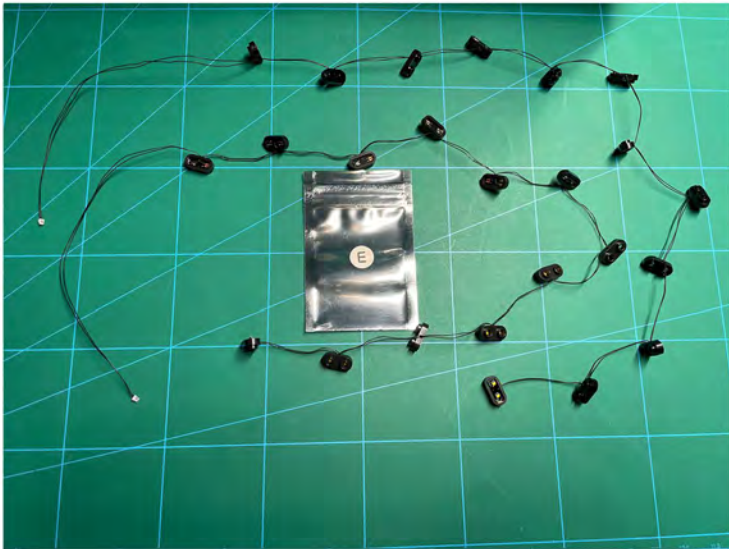

LIGHTING KIT
designed for LEGO sets

Led Light Installation Guide

Lego 10294

Titanic

THANK YOU!

Thank you for being part of the Brick Fans family and welcome to join us for the great experience in lighting up your LEGO set.