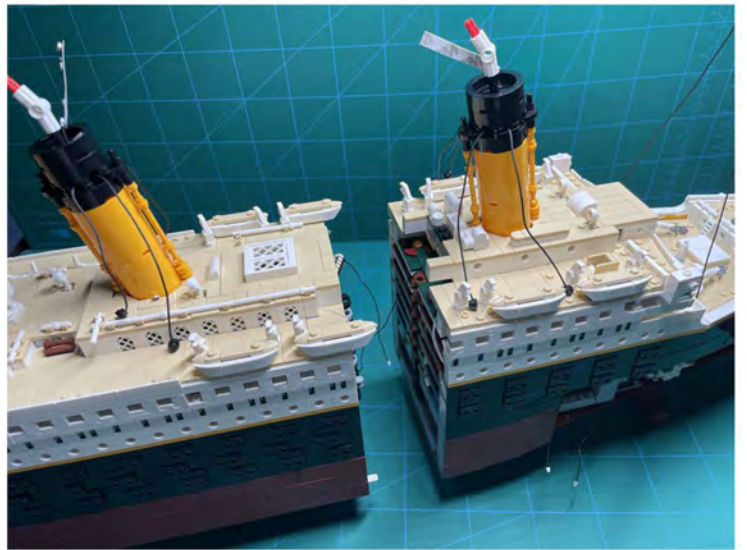

LIGHTING KIT
designed for LEGO sets

Led Light Installation Guide

Lego 10294

Titanic

THANK YOU!

Thank you for being part of the Brick Fans family and welcome to join us for the great experience in lighting up your LEGO set.