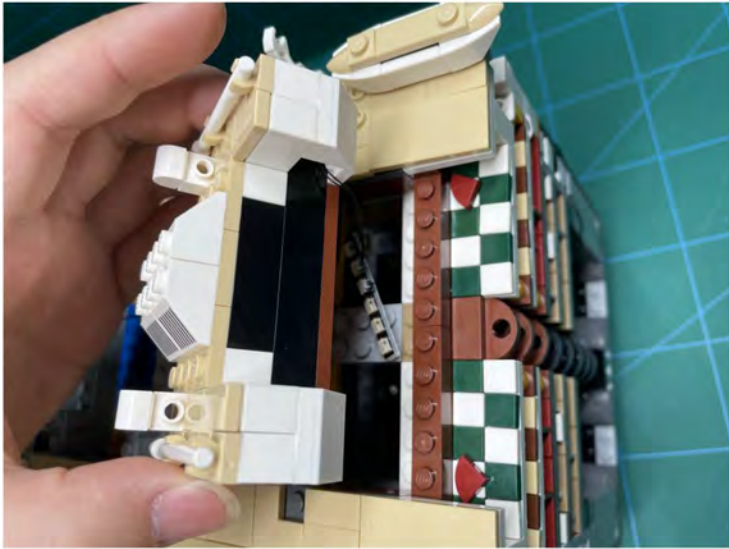

LIGHTING KIT
designed for LEGO sets

Led Light Installation Guide

Lego 10294

Titanic

THANK YOU!

Thank you for being part of the Brick Fans family and welcome to join us for the great experience in lighting up your LEGO set.