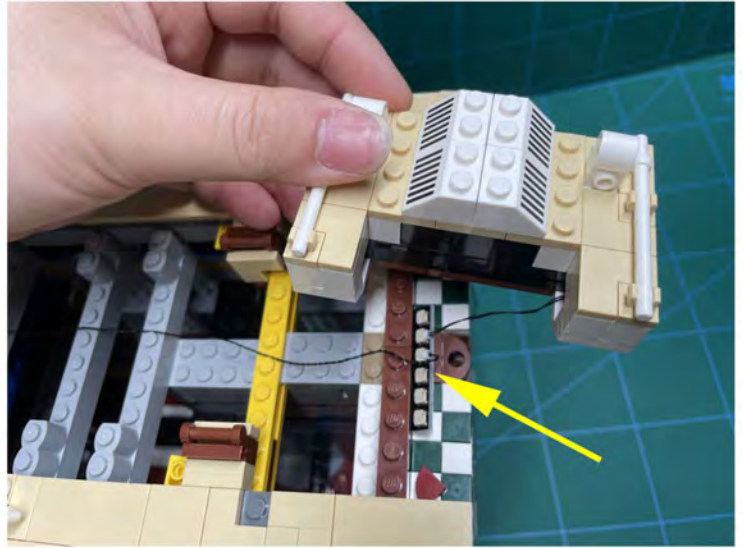

LIGHTING KIT
designed for LEGO sets

Led Light Installation Guide

Lego 10294

Titanic

THANK YOU!

Thank you for being part of the Brick Fans family and welcome to join us for the great experience in lighting up your LEGO set.