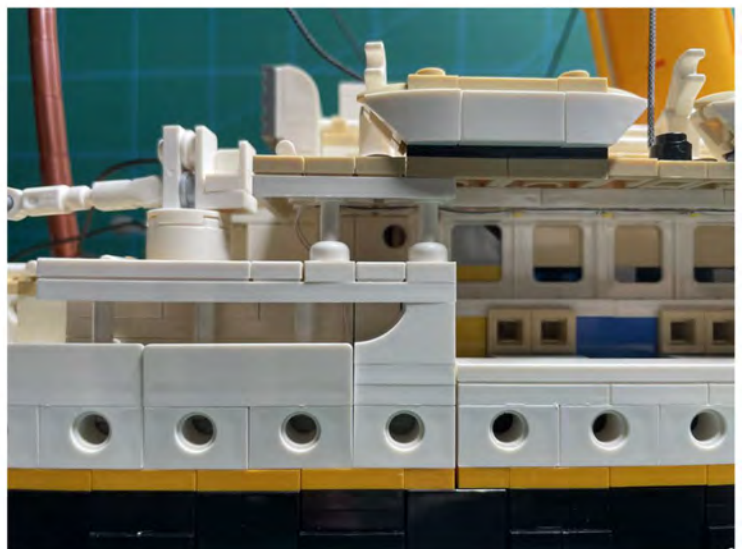

LIGHTING KIT
designed for LEGO sets

Led Light Installation Guide

Lego 10294

Titanic

THANK YOU!

Thank you for being part of the Brick Fans family and welcome to join us for the great experience in lighting up your LEGO set.