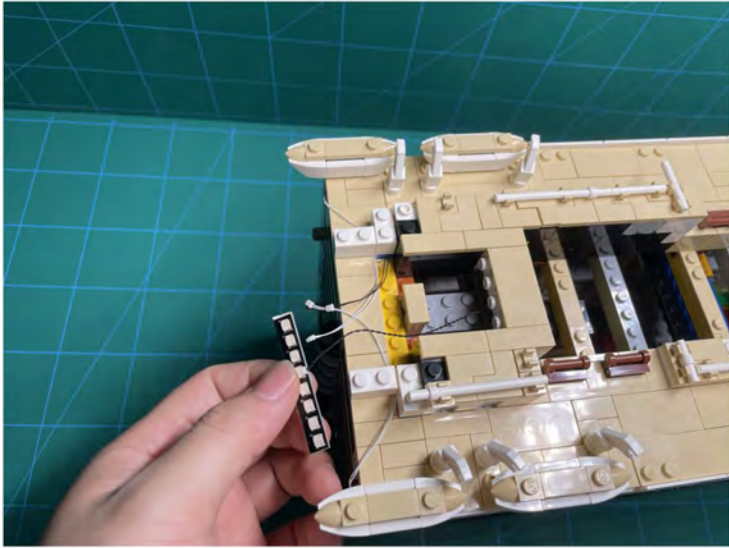

LIGHTING KIT
designed for LEGO sets

Led Light Installation Guide

Lego 10294

Titanic

THANK YOU!

Thank you for being part of the Brick Fans family and welcome to join us for the great experience in lighting up your LEGO set.