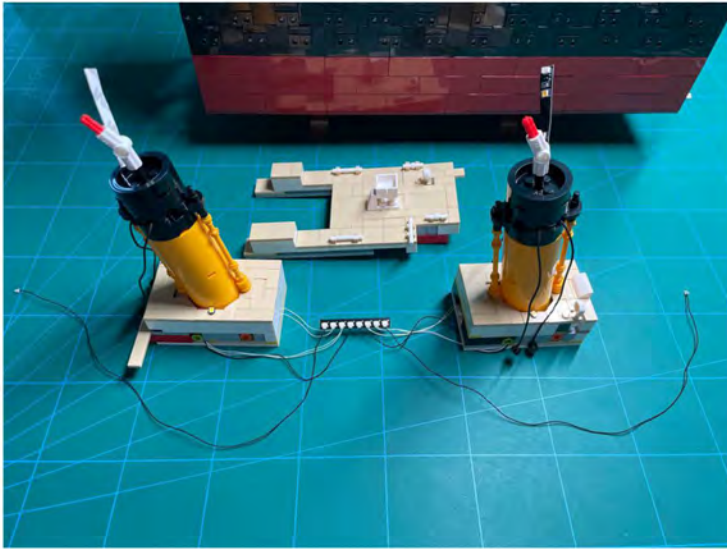

LIGHTING KIT
designed for LEGO sets

Led Light Installation Guide

Lego 10294

Titanic

THANK YOU!

Thank you for being part of the Brick Fans family and welcome to join us for the great experience in lighting up your LEGO set.