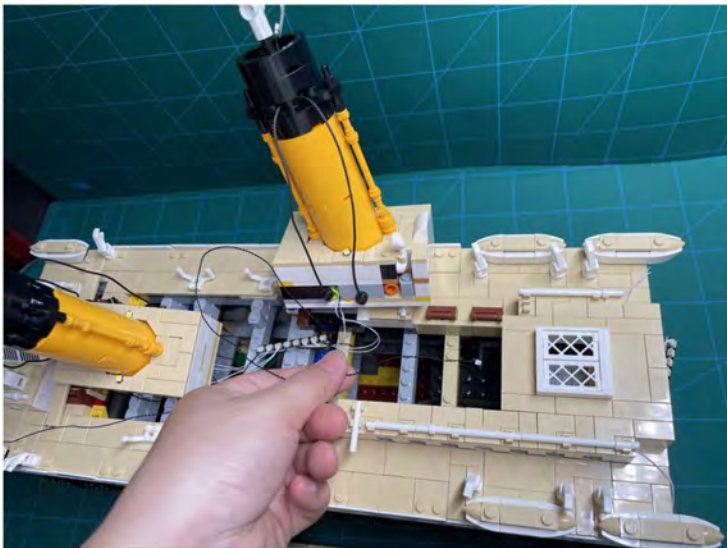

LIGHTING KIT
designed for LEGO sets

Led Light Installation Guide

Lego 10294

Titanic

THANK YOU!

Thank you for being part of the Brick Fans family and welcome to join us for the great experience in lighting up your LEGO set.