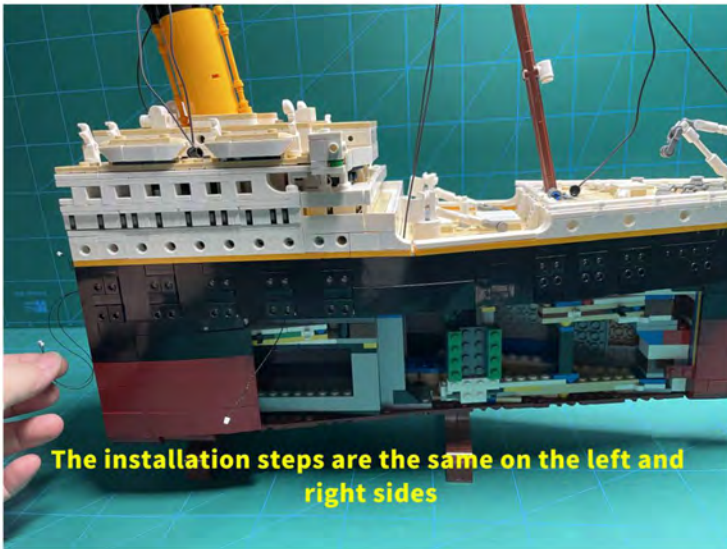

LIGHTING KIT
designed for LEGO sets

Led Light Installation Guide

Lego 10294

Titanic

THANK YOU!

Thank you for being part of the Brick Fans family and welcome to join us for the great experience in lighting up your LEGO set.