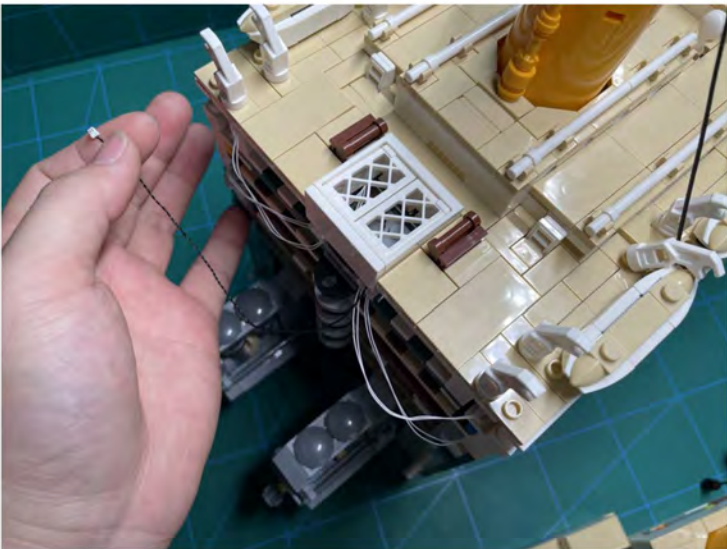

LIGHTING KIT
designed for LEGO sets

Led Light Installation Guide

Lego 10294

Titanic

THANK YOU!

Thank you for being part of the Brick Fans family and welcome to join us for the great experience in lighting up your LEGO set.