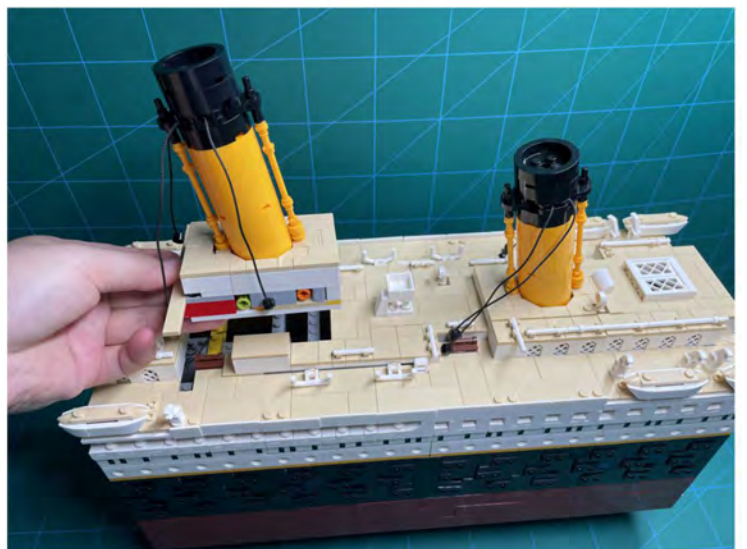

LIGHTING KIT
designed for LEGO sets

Led Light Installation Guide

Lego 10294

Titanic

THANK YOU!

Thank you for being part of the Brick Fans family and welcome to join us for the great experience in lighting up your LEGO set.