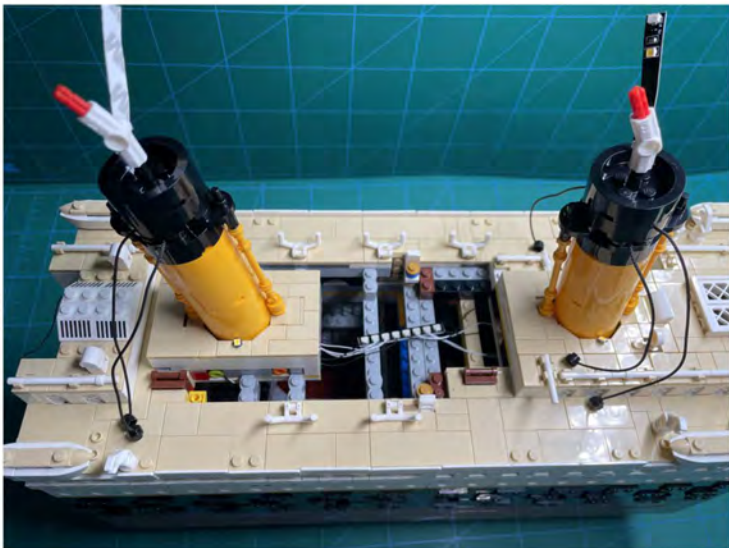

LIGHTING KIT
designed for LEGO sets

Led Light Installation Guide

Lego 10294

Titanic

THANK YOU!

Thank you for being part of the Brick Fans family and welcome to join us for the great experience in lighting up your LEGO set.