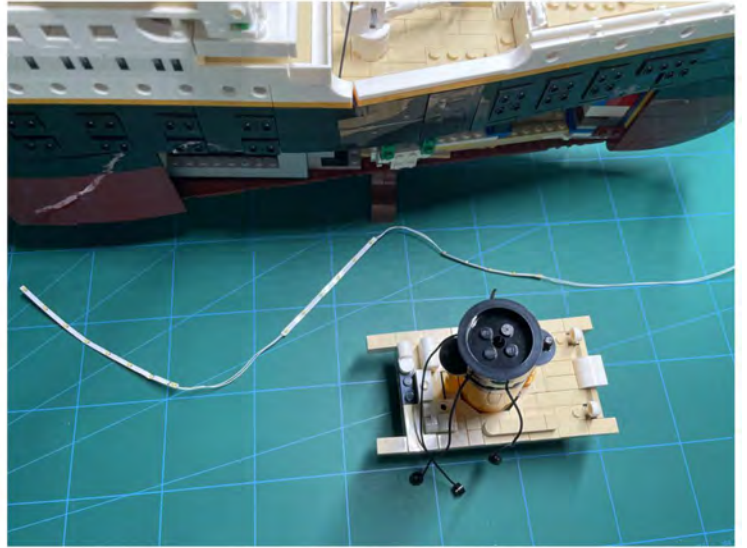

LIGHTING KIT
designed for LEGO sets

Led Light Installation Guide

Lego 10294

Titanic

THANK YOU!

Thank you for being part of the Brick Fans family and welcome to join us for the great experience in lighting up your LEGO set.