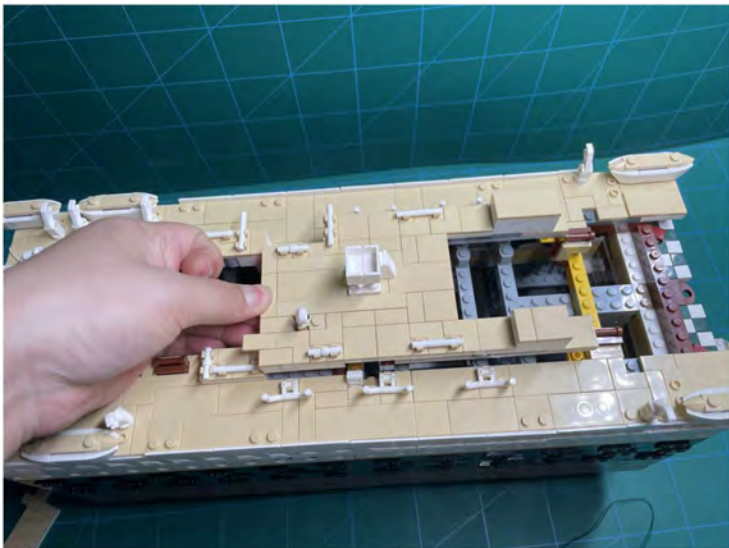

LIGHTING KIT
designed for LEGO sets

Led Light Installation Guide

Lego 10294

Titanic

THANK YOU!

Thank you for being part of the Brick Fans family and welcome to join us for the great experience in lighting up your LEGO set.