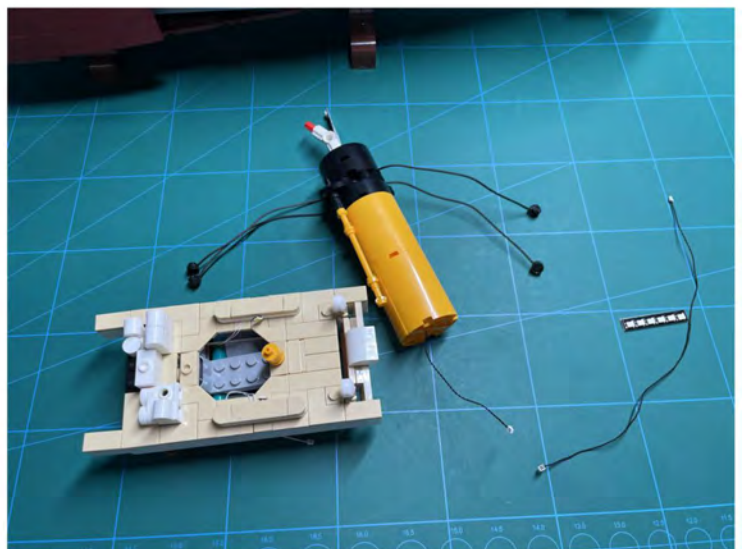

LIGHTING KIT
designed for LEGO sets

Led Light Installation Guide

Lego 10294

Titanic

THANK YOU!

Thank you for being part of the Brick Fans family and welcome to join us for the great experience in lighting up your LEGO set.