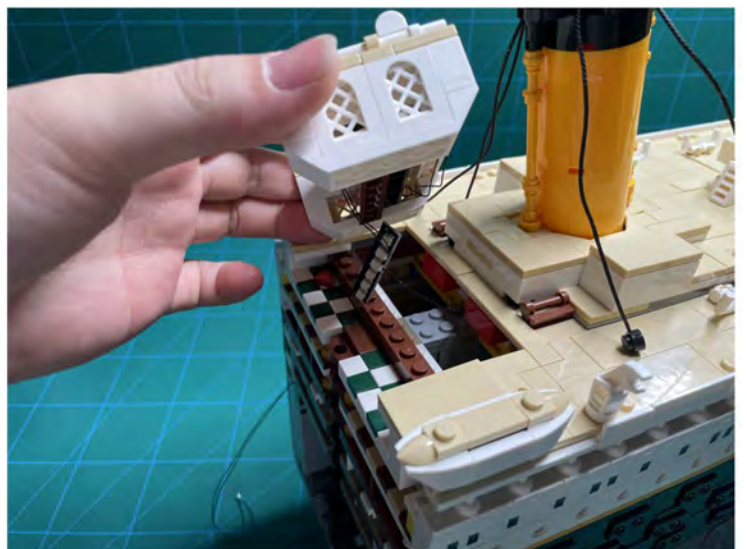

LIGHTING KIT
designed for LEGO sets

Led Light Installation Guide

Lego 10294

Titanic

THANK YOU!

Thank you for being part of the Brick Fans family and welcome to join us for the great experience in lighting up your LEGO set.