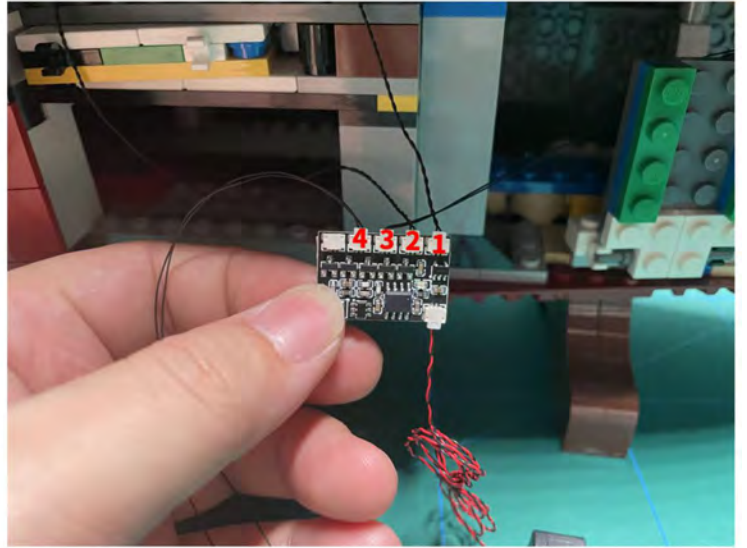

LIGHTING KIT
designed for LEGO sets

Led Light Installation Guide

Lego 10294

Titanic

THANK YOU!

Thank you for being part of the Brick Fans family and welcome to join us for the great experience in lighting up your LEGO set.