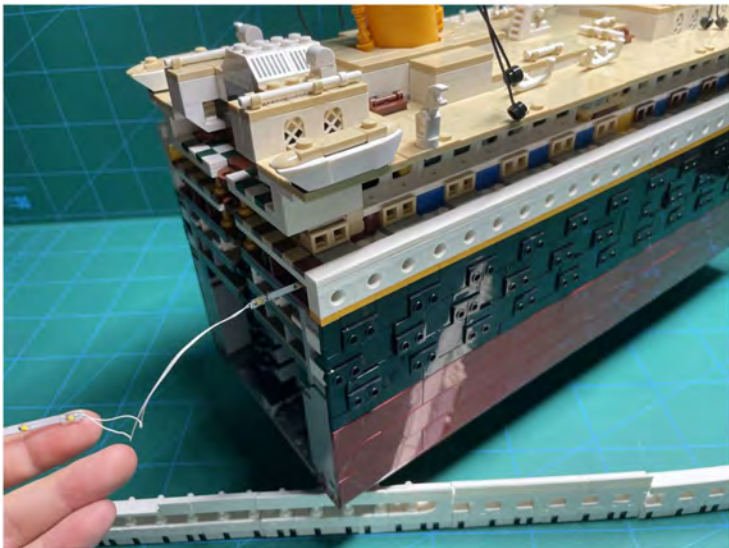

LIGHTING KIT
designed for LEGO sets

Led Light Installation Guide

Lego 10294

Titanic

THANK YOU!

Thank you for being part of the Brick Fans family and welcome to join us for the great experience in lighting up your LEGO set.