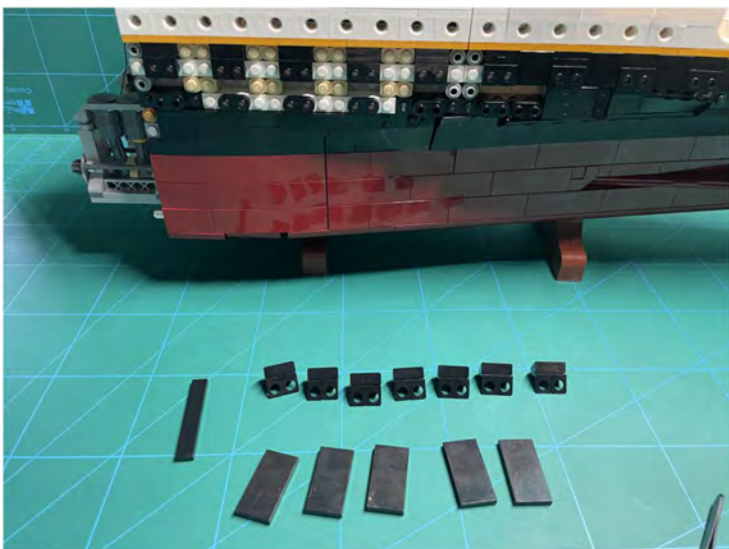

LIGHTING KIT
designed for LEGO sets

Led Light Installation Guide

Lego 10294

Titanic

THANK YOU!

Thank you for being part of the Brick Fans family and welcome to join us for the great experience in lighting up your LEGO set.