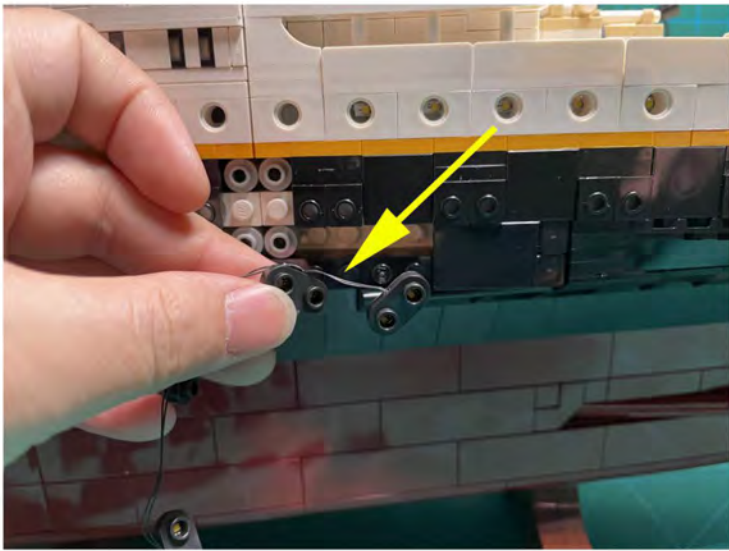

LIGHTING KIT
designed for LEGO sets

Led Light Installation Guide

Lego 10294

Titanic

THANK YOU!

Thank you for being part of the Brick Fans family and welcome to join us for the great experience in lighting up your LEGO set.