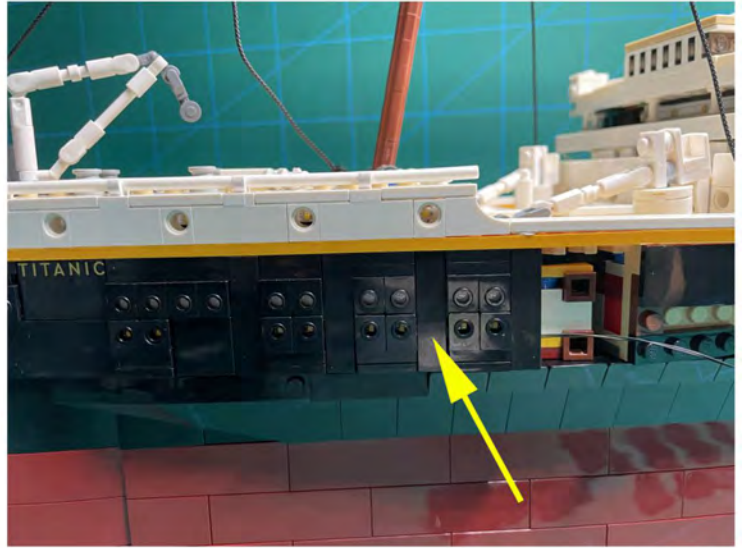

LIGHTING KIT
designed for LEGO sets

Led Light Installation Guide

Lego 10294

Titanic

THANK YOU!

Thank you for being part of the Brick Fans family and welcome to join us for the great experience in lighting up your LEGO set.