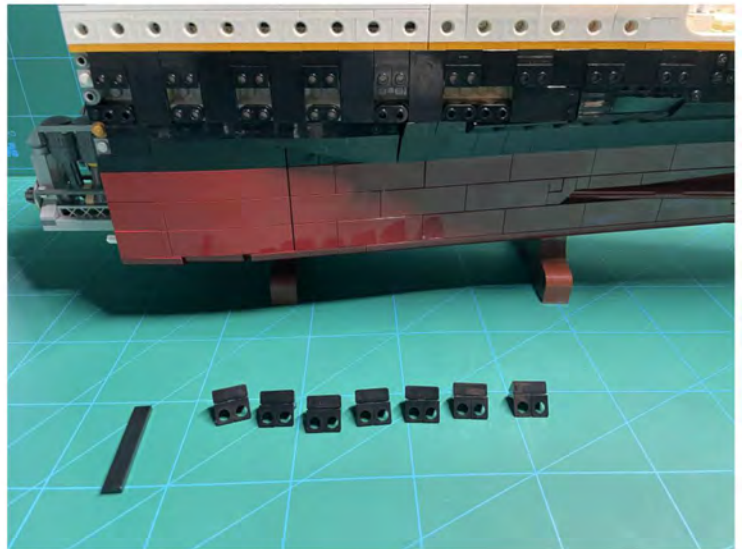

LIGHTING KIT
designed for LEGO sets

Led Light Installation Guide

Lego 10294

Titanic

THANK YOU!

Thank you for being part of the Brick Fans family and welcome to join us for the great experience in lighting up your LEGO set.