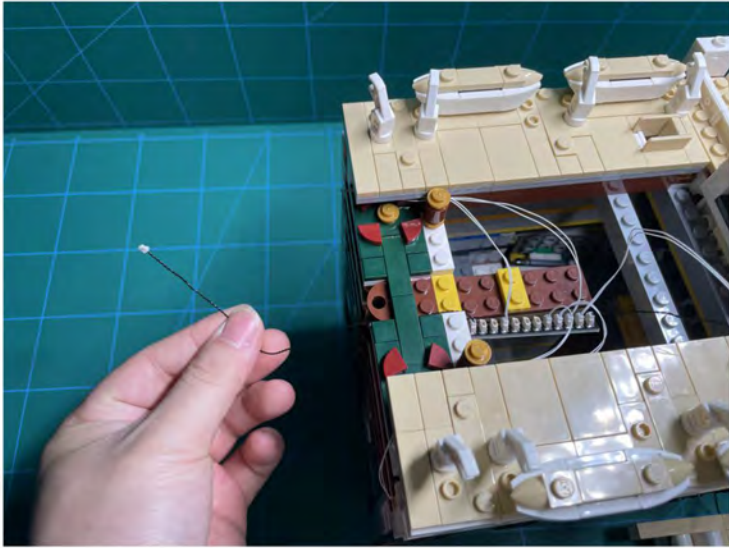

LIGHTING KIT
designed for LEGO sets

Led Light Installation Guide

Lego 10294

Titanic

THANK YOU!

Thank you for being part of the Brick Fans family and welcome to join us for the great experience in lighting up your LEGO set.