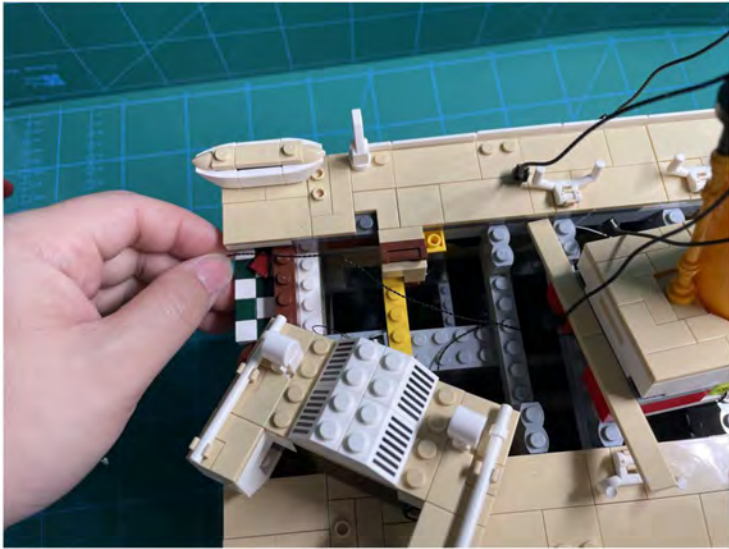

LIGHTING KIT
designed for LEGO sets

Led Light Installation Guide

Lego 10294

Titanic

THANK YOU!

Thank you for being part of the Brick Fans family and welcome to join us for the great experience in lighting up your LEGO set.