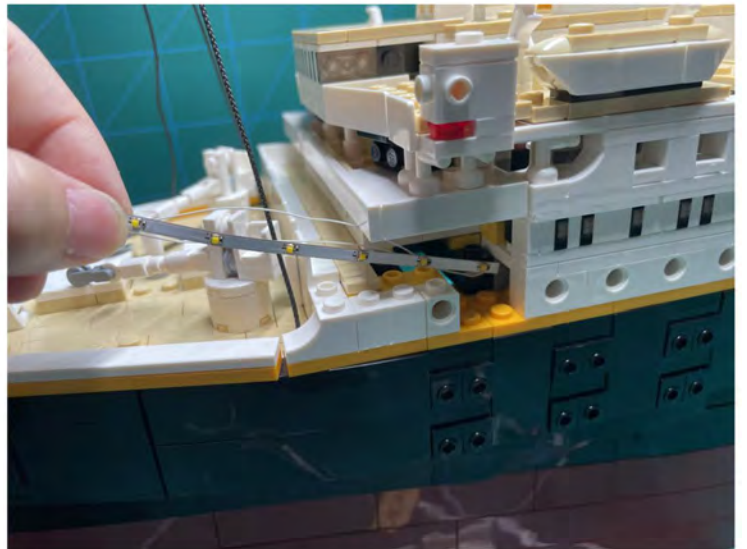

LIGHTING KIT
designed for LEGO sets

Led Light Installation Guide

Lego 10294

Titanic

THANK YOU!

Thank you for being part of the Brick Fans family and welcome to join us for the great experience in lighting up your LEGO set.