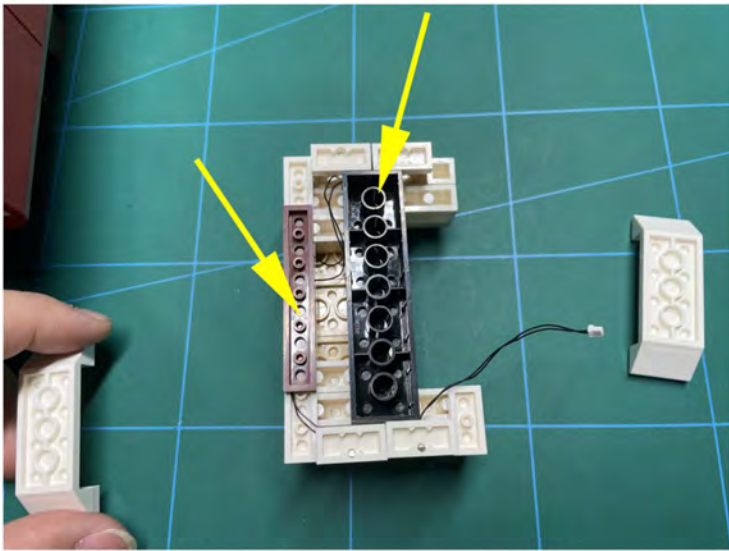

LIGHTING KIT
designed for LEGO sets

Led Light Installation Guide

Lego 10294

Titanic

THANK YOU!

Thank you for being part of the Brick Fans family and welcome to join us for the great experience in lighting up your LEGO set.