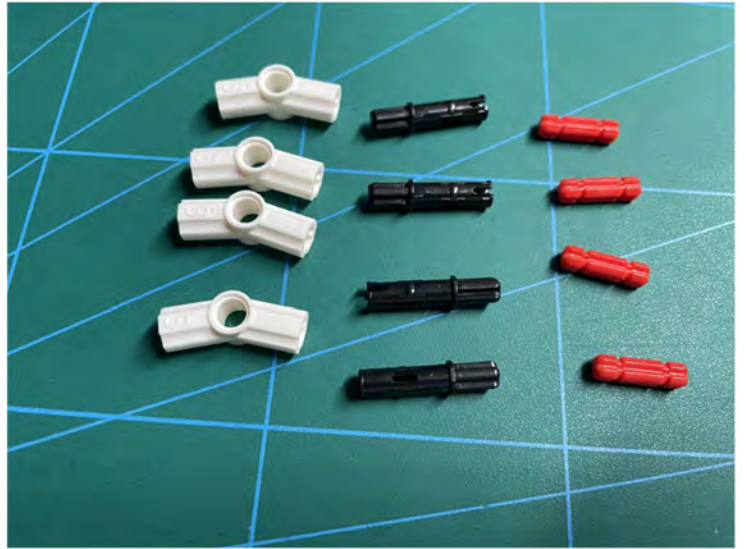

LIGHTING KIT
designed for LEGO sets

Led Light Installation Guide

Lego 10294

Titanic

THANK YOU!

Thank you for being part of the Brick Fans family and welcome to join us for the great experience in lighting up your LEGO set.