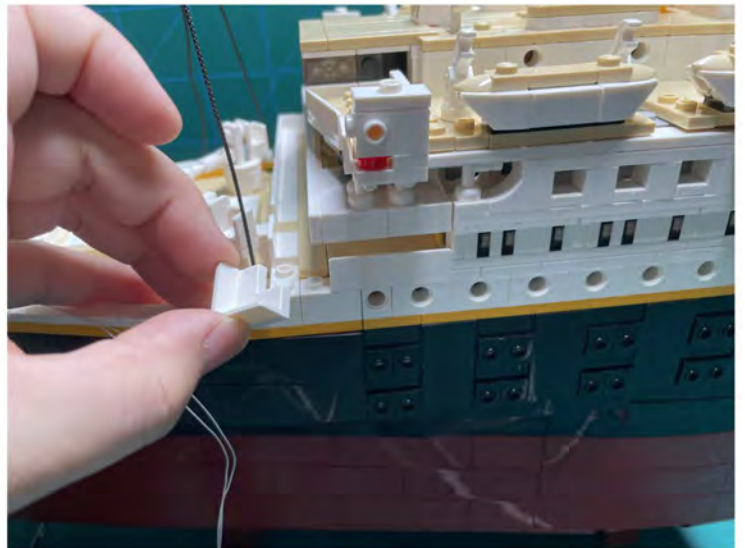

LIGHTING KIT
designed for LEGO sets

Led Light Installation Guide

Lego 10294

Titanic

THANK YOU!

Thank you for being part of the Brick Fans family and welcome to join us for the great experience in lighting up your LEGO set.