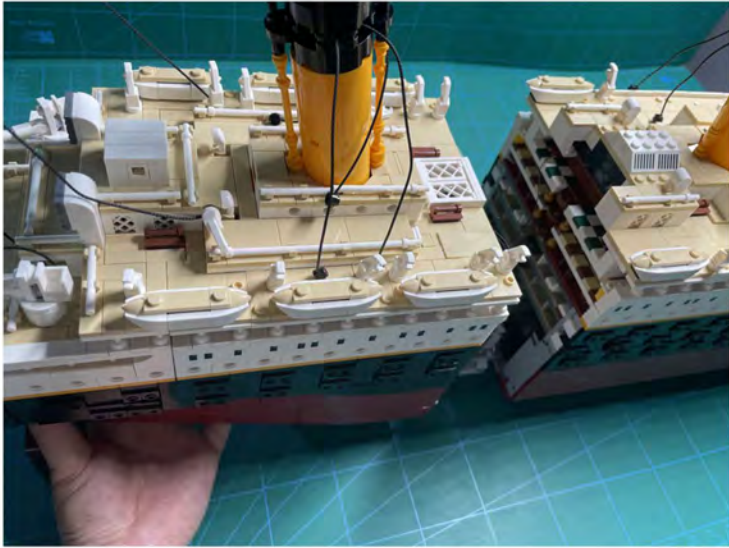

LIGHTING KIT
designed for LEGO sets

Led Light Installation Guide

Lego 10294

Titanic

THANK YOU!

Thank you for being part of the Brick Fans family and welcome to join us for the great experience in lighting up your LEGO set.