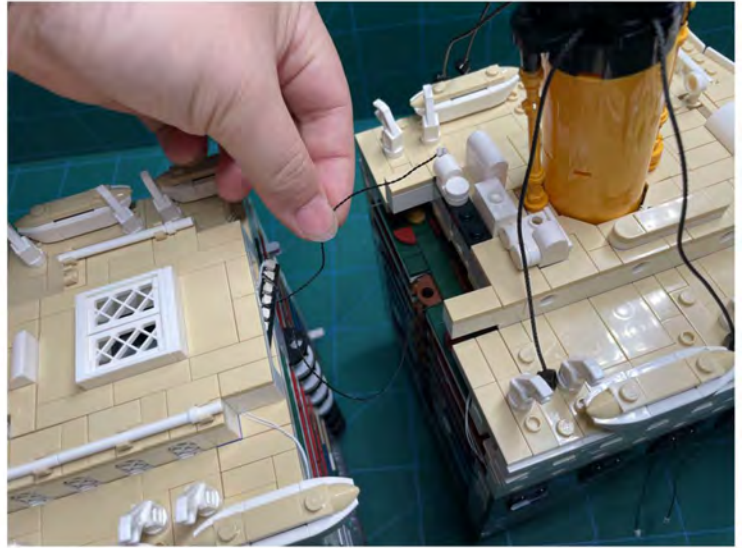

LIGHTING KIT
designed for LEGO sets

Led Light Installation Guide

Lego 10294

Titanic

THANK YOU!

Thank you for being part of the Brick Fans family and welcome to join us for the great experience in lighting up your LEGO set.