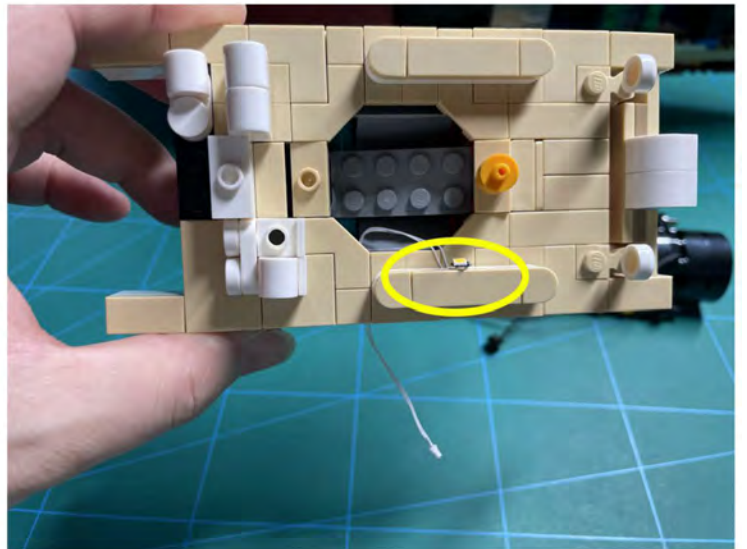

LIGHTING KIT
designed for LEGO sets

Led Light Installation Guide

Lego 10294

Titanic

THANK YOU!

Thank you for being part of the Brick Fans family and welcome to join us for the great experience in lighting up your LEGO set.