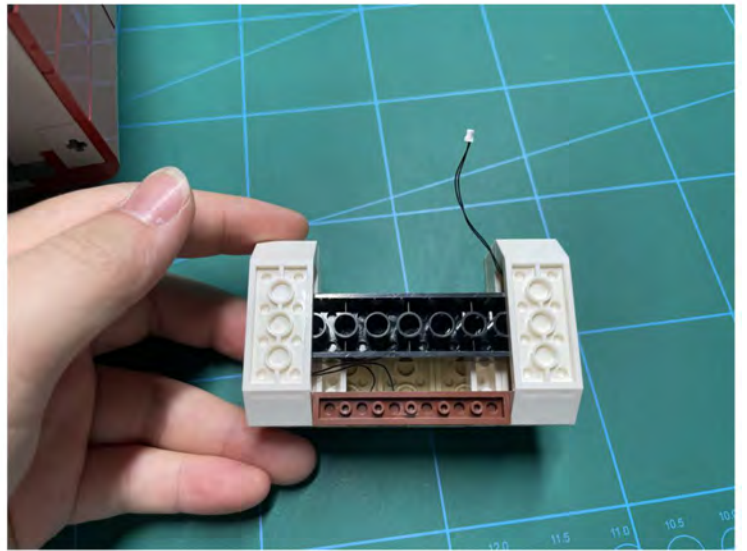

LIGHTING KIT
designed for LEGO sets

Led Light Installation Guide

Lego 10294

Titanic

THANK YOU!

Thank you for being part of the Brick Fans family and welcome to join us for the great experience in lighting up your LEGO set.