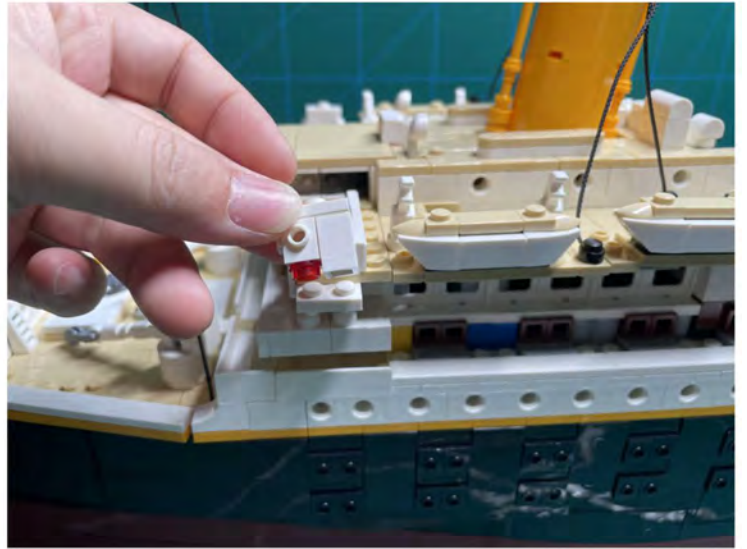

LIGHTING KIT
designed for LEGO sets

Led Light Installation Guide

Lego 10294

Titanic

THANK YOU!

Thank you for being part of the Brick Fans family and welcome to join us for the great experience in lighting up your LEGO set.