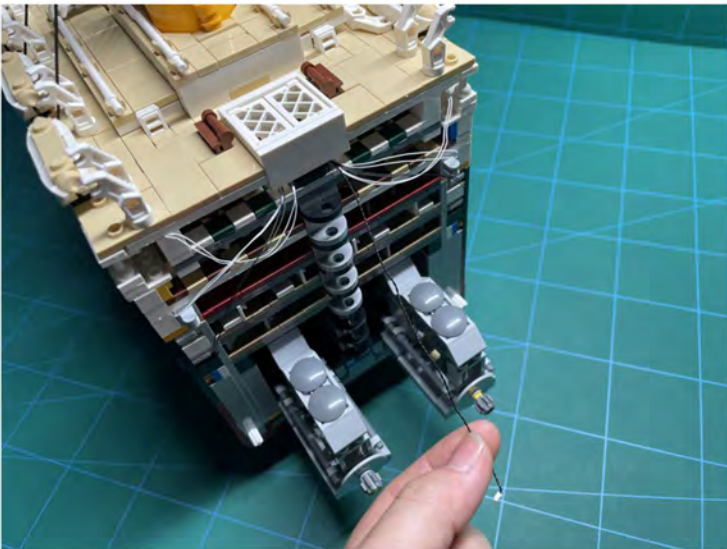

LIGHTING KIT
designed for LEGO sets

Led Light Installation Guide

Lego 10294

Titanic

THANK YOU!

Thank you for being part of the Brick Fans family and welcome to join us for the great experience in lighting up your LEGO set.