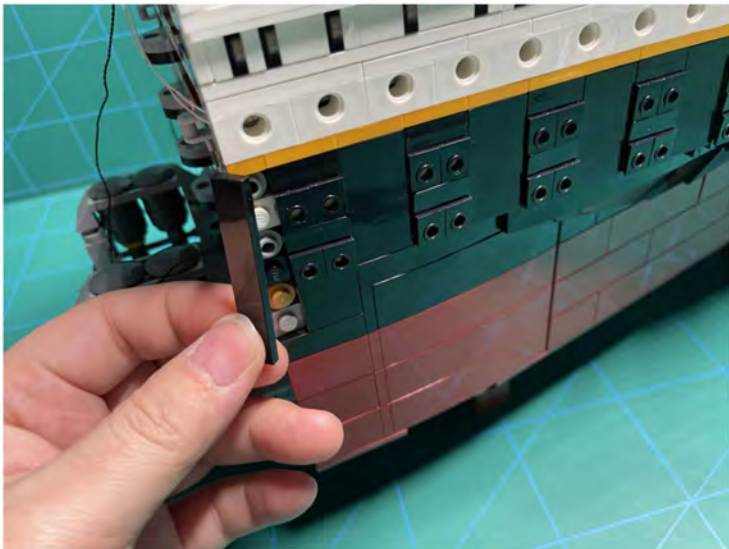

LIGHTING KIT
designed for LEGO sets

Led Light Installation Guide

Lego 10294

Titanic

THANK YOU!

Thank you for being part of the Brick Fans family and welcome to join us for the great experience in lighting up your LEGO set.