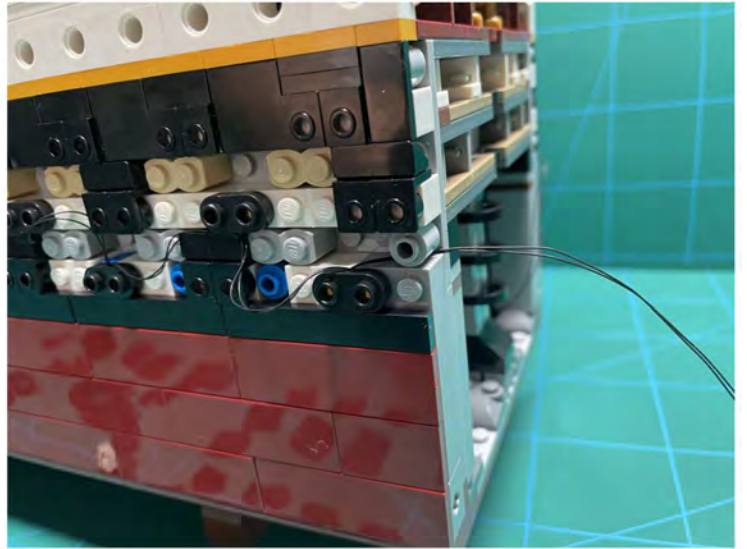

LIGHTING KIT
designed for LEGO sets

Led Light Installation Guide

Lego 10294

Titanic

THANK YOU!

Thank you for being part of the Brick Fans family and welcome to join us for the great experience in lighting up your LEGO set.