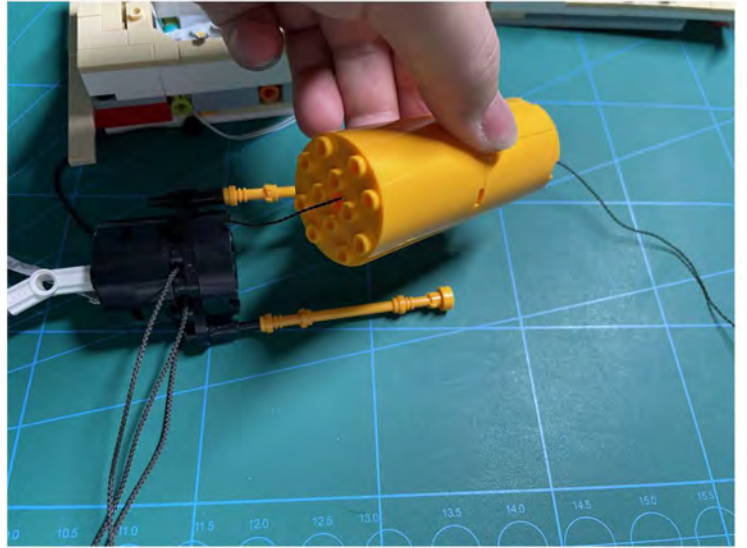

LIGHTING KIT
designed for LEGO sets

Led Light Installation Guide

Lego 10294

Titanic

THANK YOU!

Thank you for being part of the Brick Fans family and welcome to join us for the great experience in lighting up your LEGO set.