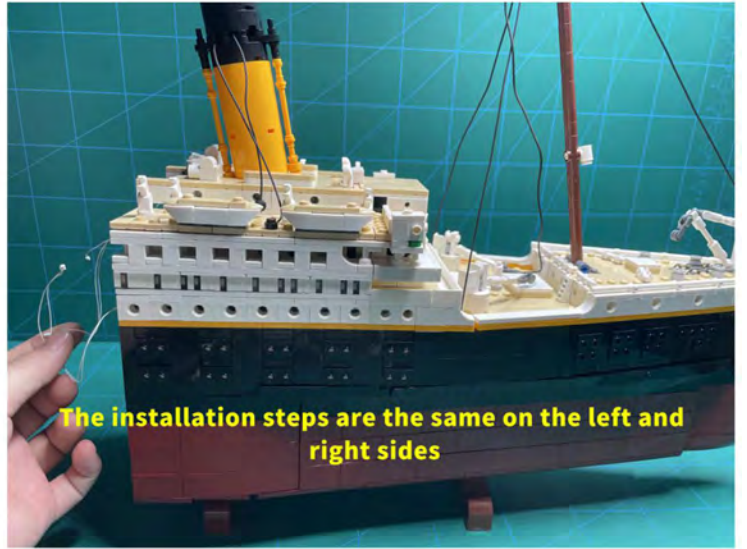

LIGHTING KIT
designed for LEGO sets

Led Light Installation Guide

Lego 10294

Titanic

THANK YOU!

Thank you for being part of the Brick Fans family and welcome to join us for the great experience in lighting up your LEGO set.