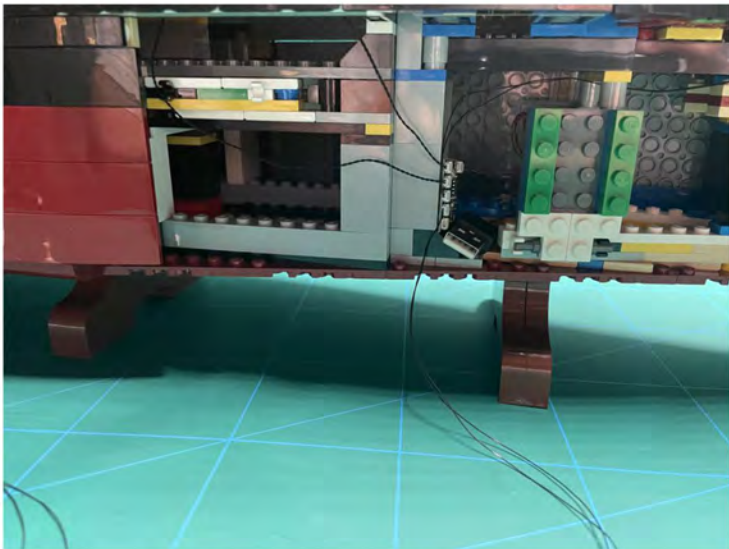

LIGHTING KIT
designed for LEGO sets

Led Light Installation Guide

Lego 10294

Titanic

THANK YOU!

Thank you for being part of the Brick Fans family and welcome to join us for the great experience in lighting up your LEGO set.