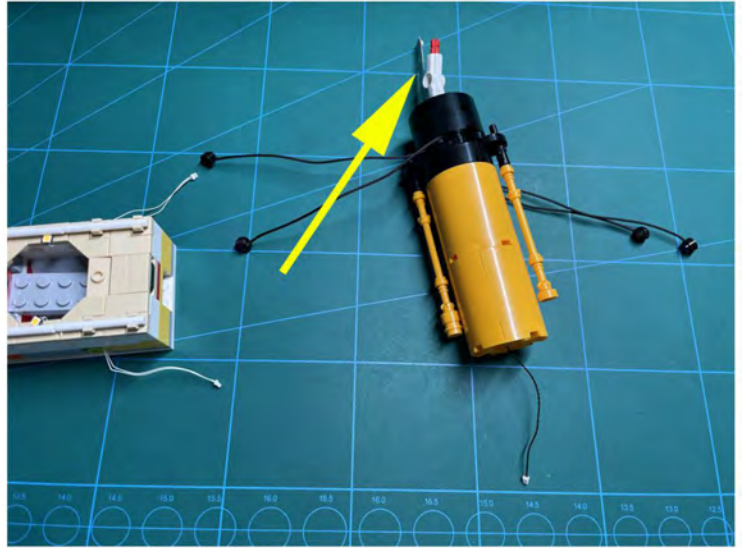

LIGHTING KIT
designed for LEGO sets

Led Light Installation Guide

Lego 10294

Titanic

THANK YOU!

Thank you for being part of the Brick Fans family and welcome to join us for the great experience in lighting up your LEGO set.