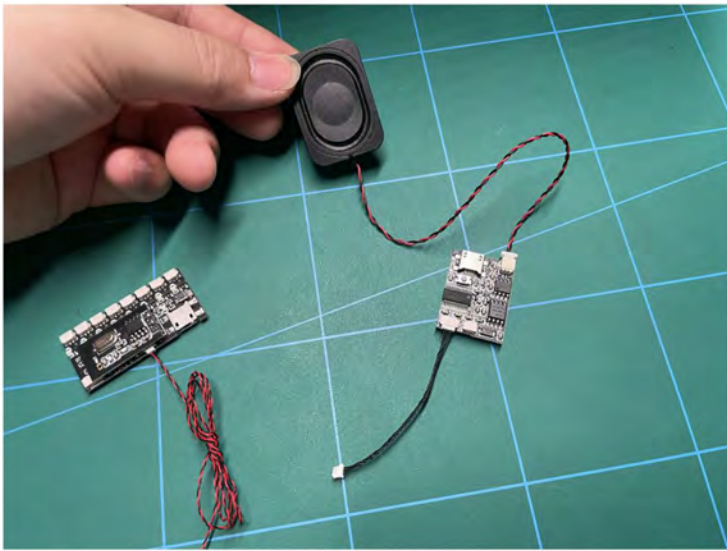

LIGHTING KIT
designed for LEGO sets

Led Light Installation Guide

Lego 10294

Titanic

THANK YOU!

Thank you for being part of the Brick Fans family and welcome to join us for the great experience in lighting up your LEGO set.