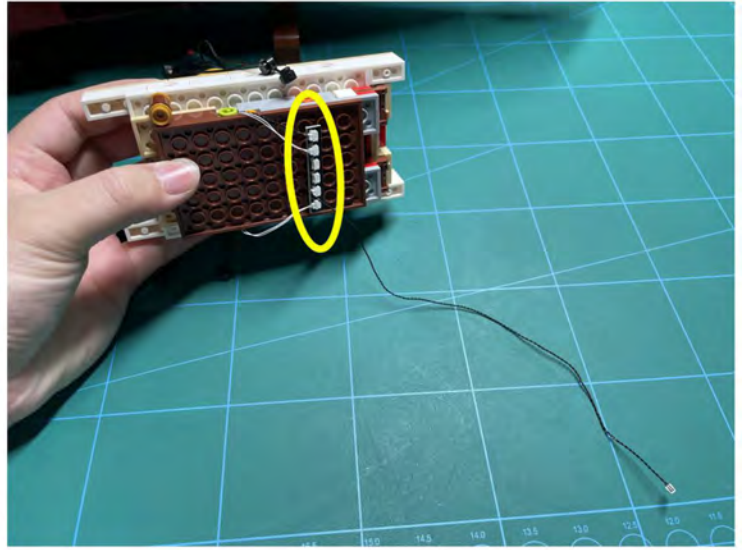

LIGHTING KIT
designed for LEGO sets

Led Light Installation Guide

Lego 10294

Titanic

THANK YOU!

Thank you for being part of the Brick Fans family and welcome to join us for the great experience in lighting up your LEGO set.