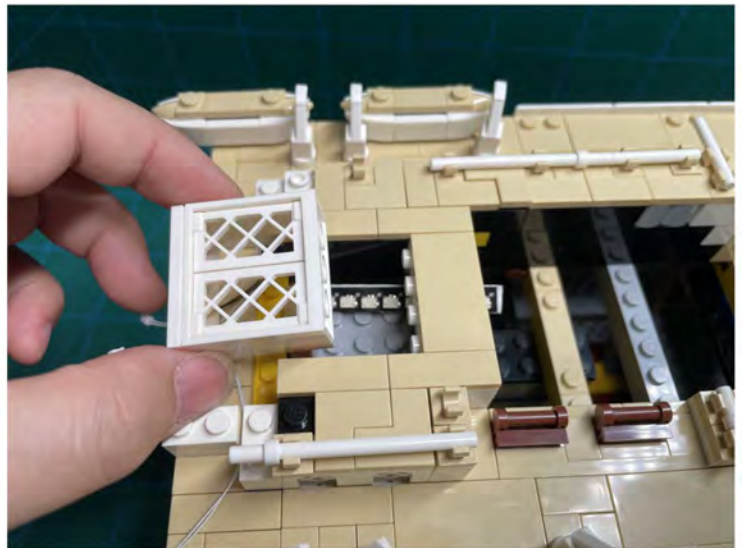

LIGHTING KIT
designed for LEGO sets

Led Light Installation Guide

Lego 10294

Titanic

THANK YOU!

Thank you for being part of the Brick Fans family and welcome to join us for the great experience in lighting up your LEGO set.