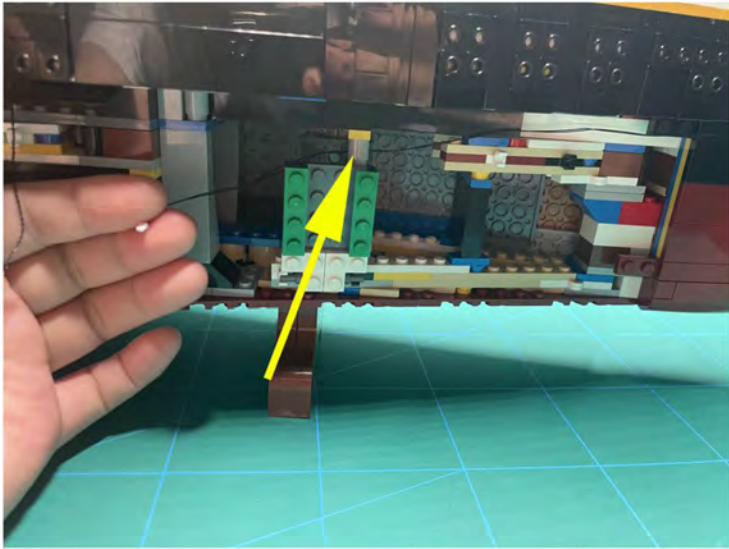

LIGHTING KIT
designed for LEGO sets

Led Light Installation Guide

Lego 10294

Titanic

THANK YOU!

Thank you for being part of the Brick Fans family and welcome to join us for the great experience in lighting up your LEGO set.