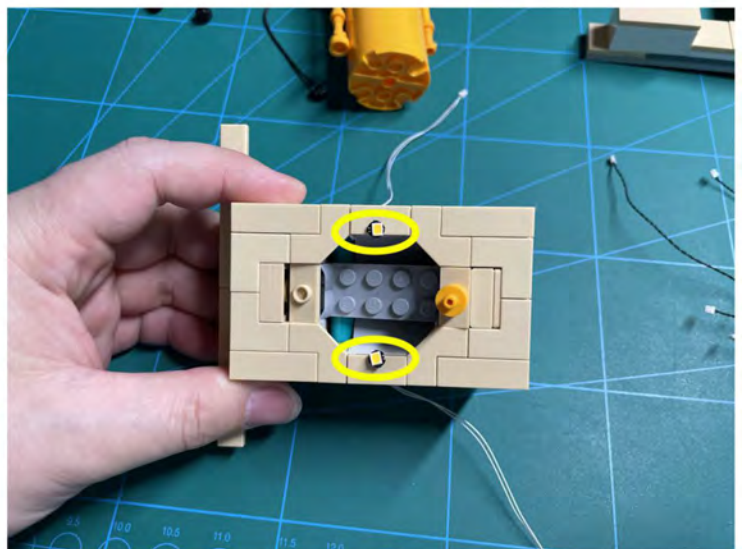

LIGHTING KIT
designed for LEGO sets

Led Light Installation Guide

Lego 10294

Titanic

THANK YOU!

Thank you for being part of the Brick Fans family and welcome to join us for the great experience in lighting up your LEGO set.