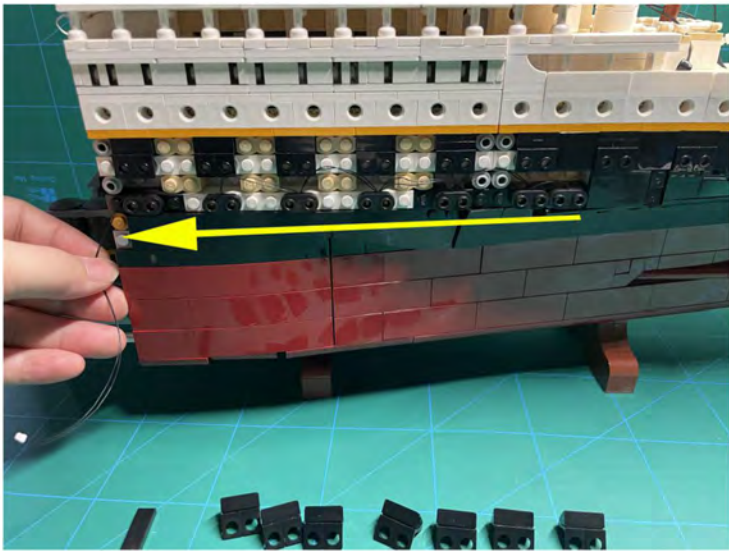

LIGHTING KIT
designed for LEGO sets

Led Light Installation Guide

Lego 10294

Titanic

THANK YOU!

Thank you for being part of the Brick Fans family and welcome to join us for the great experience in lighting up your LEGO set.