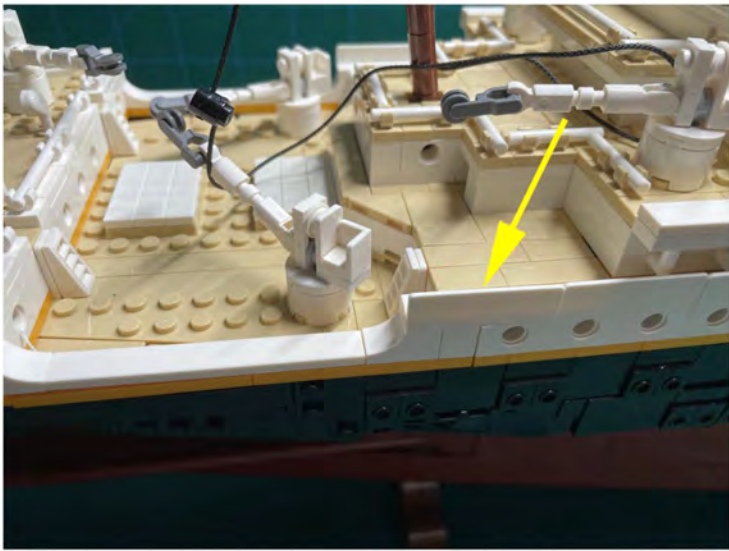

LIGHTING KIT
designed for LEGO sets

Led Light Installation Guide

Lego 10294

Titanic

THANK YOU!

Thank you for being part of the Brick Fans family and welcome to join us for the great experience in lighting up your LEGO set.