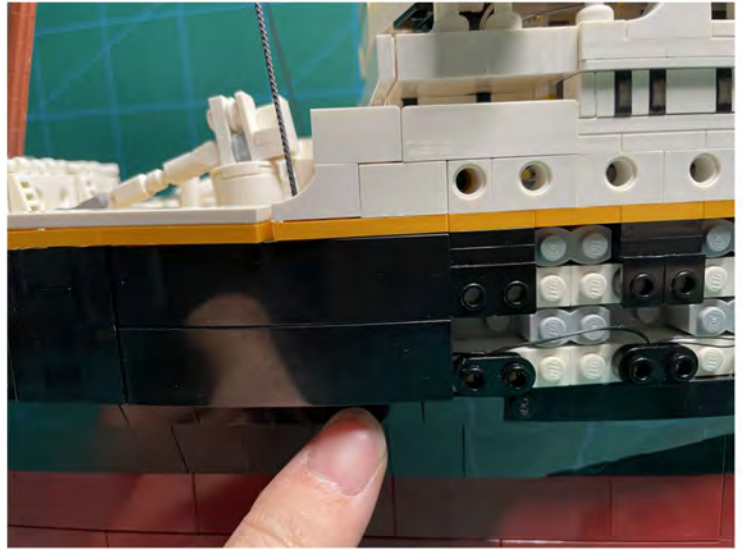

LIGHTING KIT
designed for LEGO sets

Led Light Installation Guide

Lego 10294

Titanic

THANK YOU!

Thank you for being part of the Brick Fans family and welcome to join us for the great experience in lighting up your LEGO set.