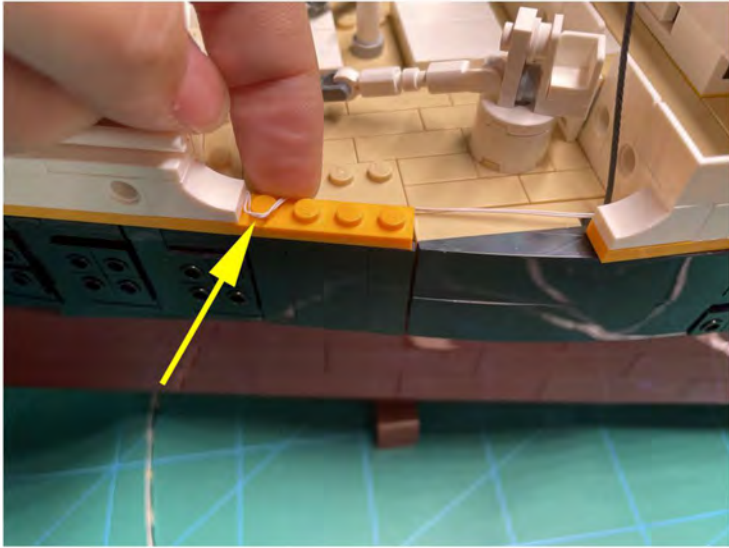

LIGHTING KIT
designed for LEGO sets

Led Light Installation Guide

Lego 10294

Titanic

THANK YOU!

Thank you for being part of the Brick Fans family and welcome to join us for the great experience in lighting up your LEGO set.