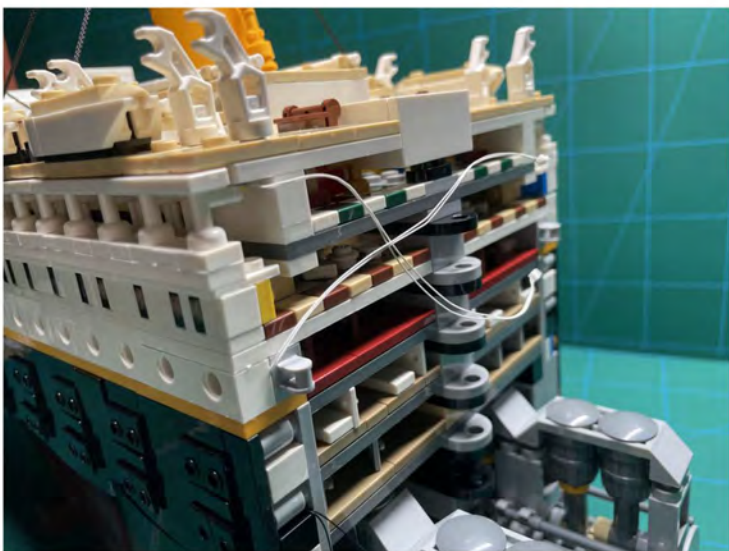

LIGHTING KIT
designed for LEGO sets

Led Light Installation Guide

Lego 10294

Titanic

THANK YOU!

Thank you for being part of the Brick Fans family and welcome to join us for the great experience in lighting up your LEGO set.