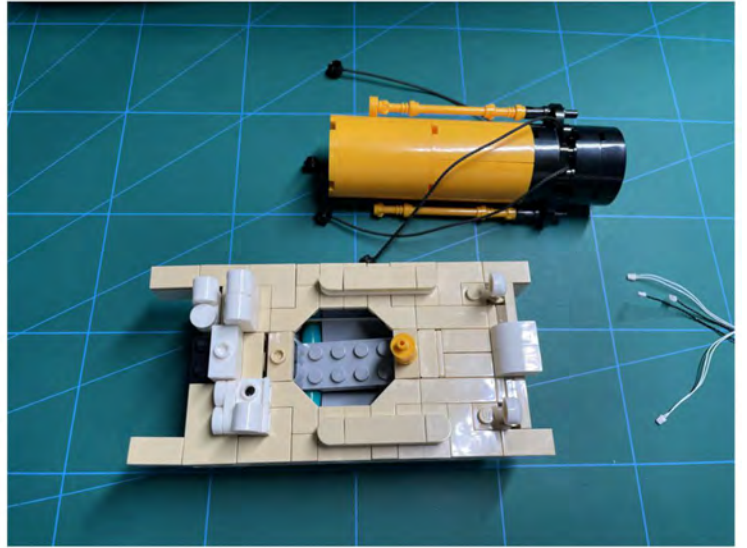

LIGHTING KIT
designed for LEGO sets

Led Light Installation Guide

Lego 10294

Titanic

THANK YOU!

Thank you for being part of the Brick Fans family and welcome to join us for the great experience in lighting up your LEGO set.