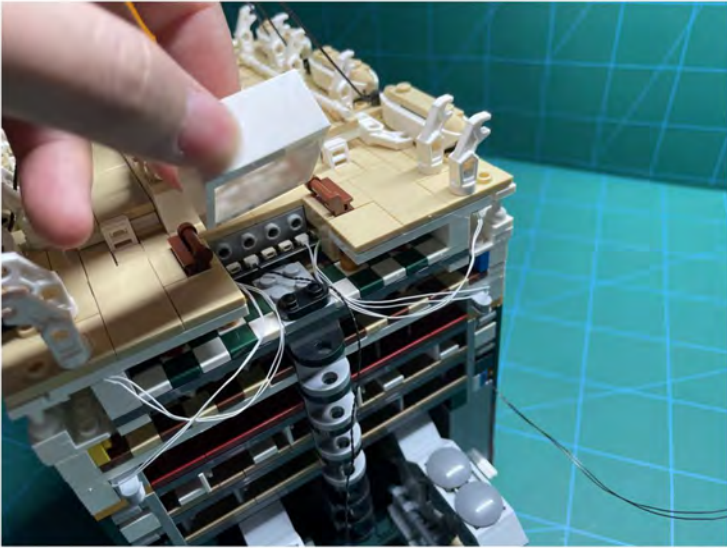

LIGHTING KIT
designed for LEGO sets

Led Light Installation Guide

Lego 10294

Titanic

THANK YOU!

Thank you for being part of the Brick Fans family and welcome to join us for the great experience in lighting up your LEGO set.