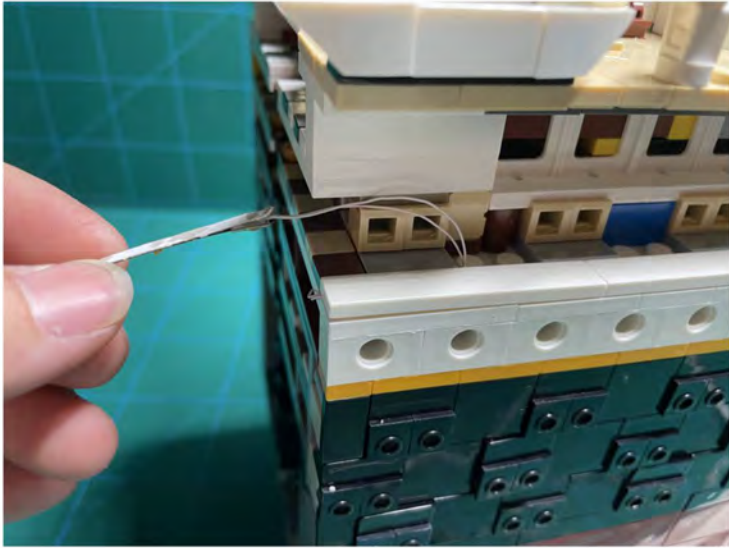

LIGHTING KIT
designed for LEGO sets

Led Light Installation Guide

Lego 10294

Titanic

THANK YOU!

Thank you for being part of the Brick Fans family and welcome to join us for the great experience in lighting up your LEGO set.