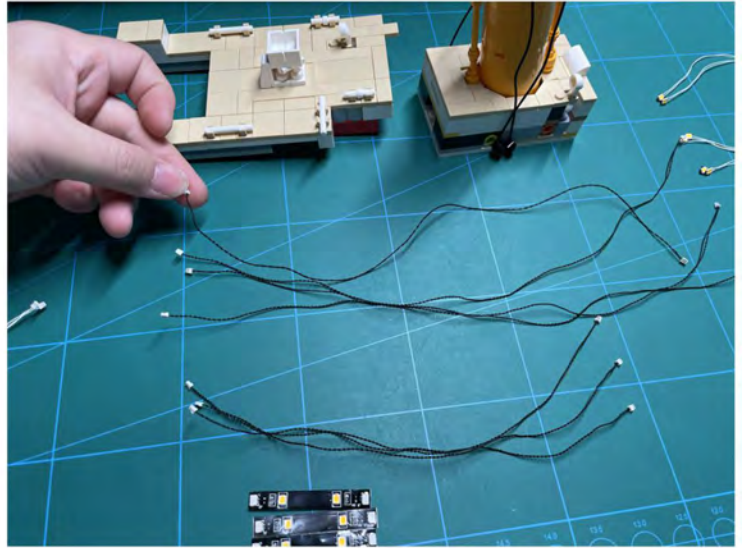

LIGHTING KIT
designed for LEGO sets

Led Light Installation Guide

Lego 10294

Titanic

THANK YOU!

Thank you for being part of the Brick Fans family and welcome to join us for the great experience in lighting up your LEGO set.