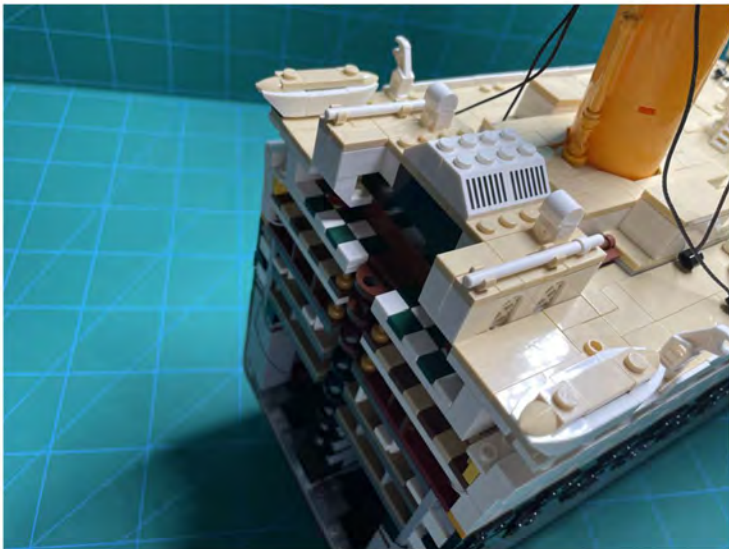

LIGHTING KIT
designed for LEGO sets

Led Light Installation Guide

Lego 10294

Titanic

THANK YOU!

Thank you for being part of the Brick Fans family and welcome to join us for the great experience in lighting up your LEGO set.