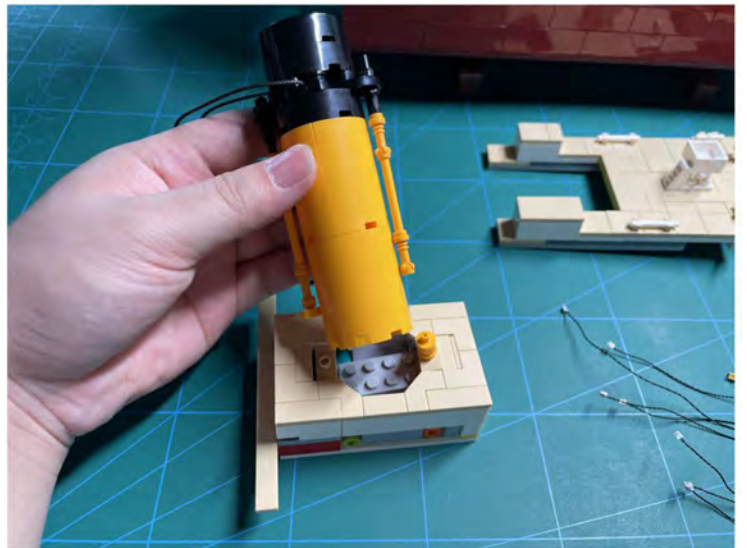

LIGHTING KIT
designed for LEGO sets

Led Light Installation Guide

Lego 10294

Titanic

THANK YOU!

Thank you for being part of the Brick Fans family and welcome to join us for the great experience in lighting up your LEGO set.