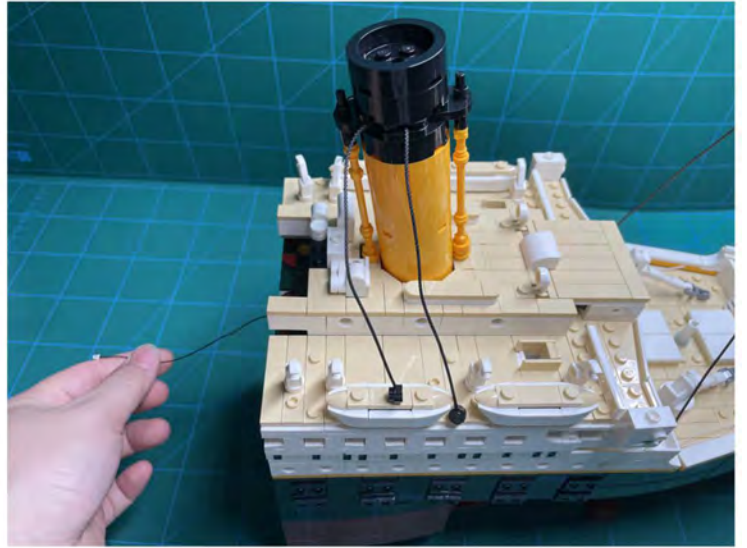

LIGHTING KIT
designed for LEGO sets

Led Light Installation Guide

Lego 10294

Titanic

THANK YOU!

Thank you for being part of the Brick Fans family and welcome to join us for the great experience in lighting up your LEGO set.