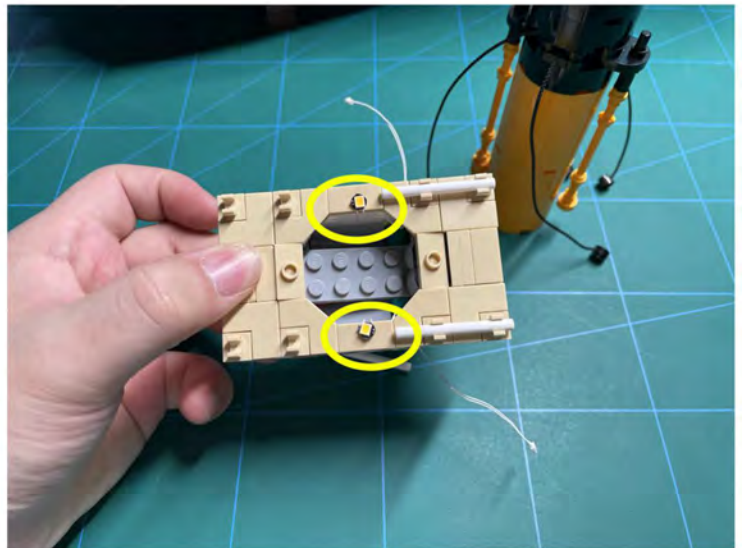

LIGHTING KIT
designed for LEGO sets

Led Light Installation Guide

Lego 10294

Titanic

THANK YOU!

Thank you for being part of the Brick Fans family and welcome to join us for the great experience in lighting up your LEGO set.