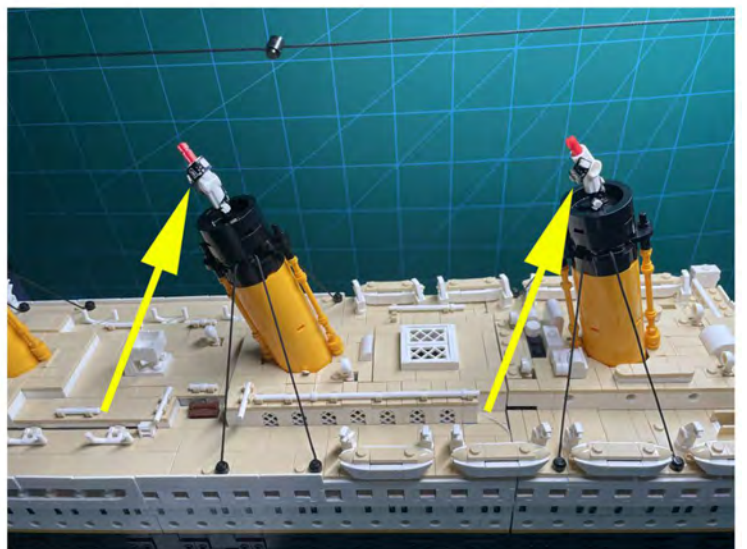

LIGHTING KIT
designed for LEGO sets

Led Light Installation Guide

Lego 10294

Titanic

THANK YOU!

Thank you for being part of the Brick Fans family and welcome to join us for the great experience in lighting up your LEGO set.