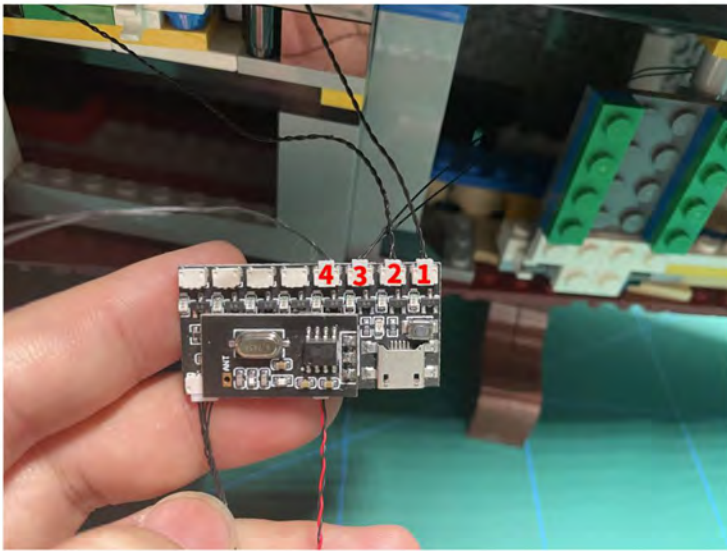

LIGHTING KIT
designed for LEGO sets

Led Light Installation Guide

Lego 10294

Titanic

THANK YOU!

Thank you for being part of the Brick Fans family and welcome to join us for the great experience in lighting up your LEGO set.