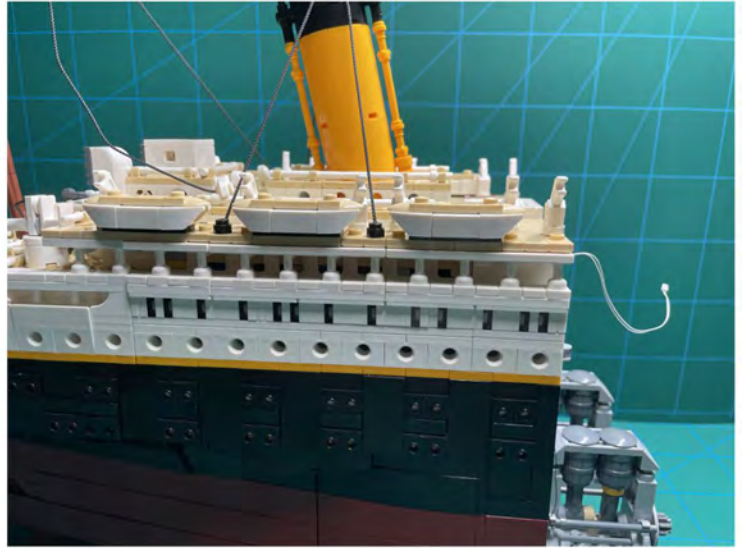

LIGHTING KIT
designed for LEGO sets

Led Light Installation Guide

Lego 10294

Titanic

THANK YOU!

Thank you for being part of the Brick Fans family and welcome to join us for the great experience in lighting up your LEGO set.