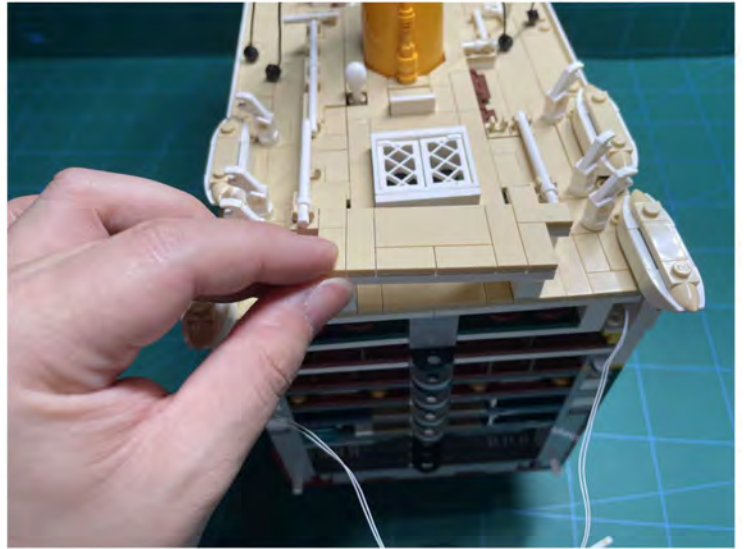

LIGHTING KIT
designed for LEGO sets

Led Light Installation Guide

Lego 10294

Titanic

THANK YOU!

Thank you for being part of the Brick Fans family and welcome to join us for the great experience in lighting up your LEGO set.