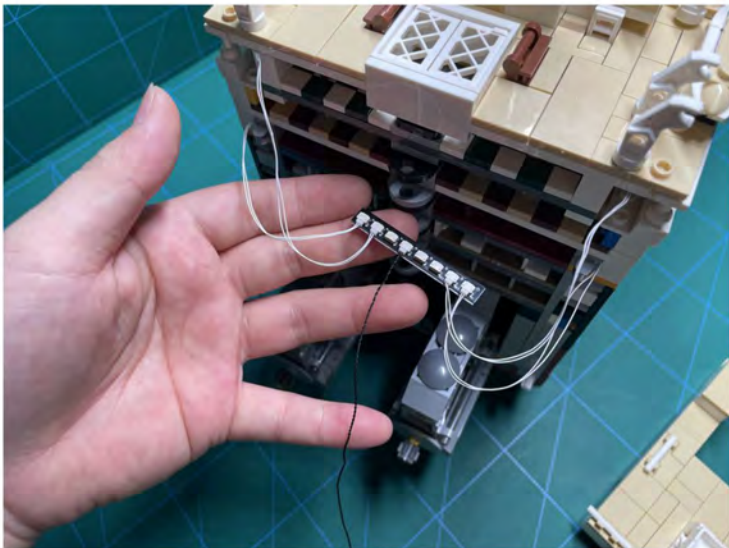

LIGHTING KIT
designed for LEGO sets

Led Light Installation Guide

Lego 10294

Titanic

THANK YOU!

Thank you for being part of the Brick Fans family and welcome to join us for the great experience in lighting up your LEGO set.