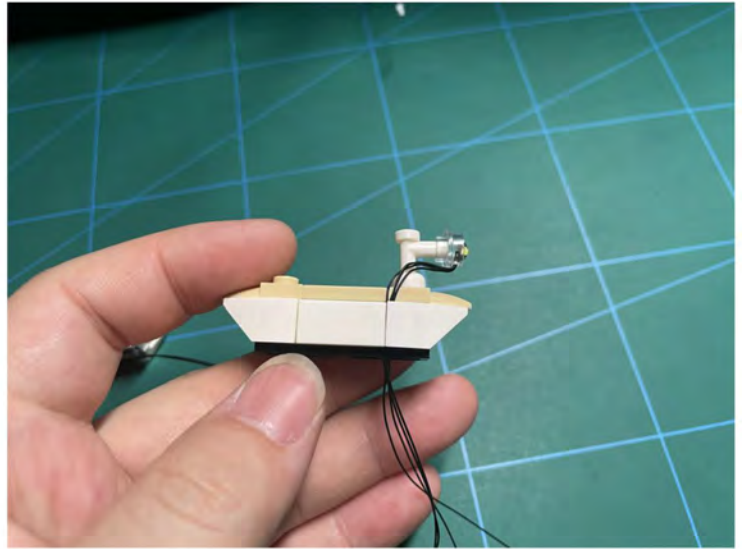

LIGHTING KIT
designed for LEGO sets

Led Light Installation Guide

Lego 10294

Titanic

THANK YOU!

Thank you for being part of the Brick Fans family and welcome to join us for the great experience in lighting up your LEGO set.