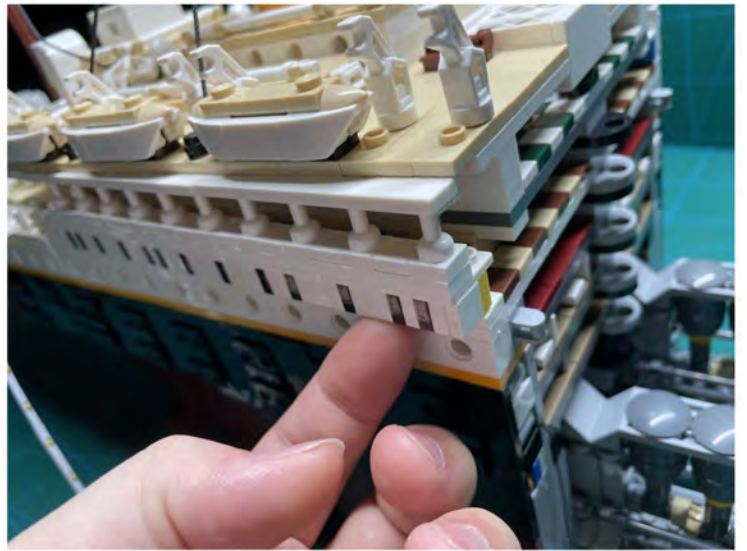

LIGHTING KIT
designed for LEGO sets

Led Light Installation Guide

Lego 10294

Titanic

THANK YOU!

Thank you for being part of the Brick Fans family and welcome to join us for the great experience in lighting up your LEGO set.