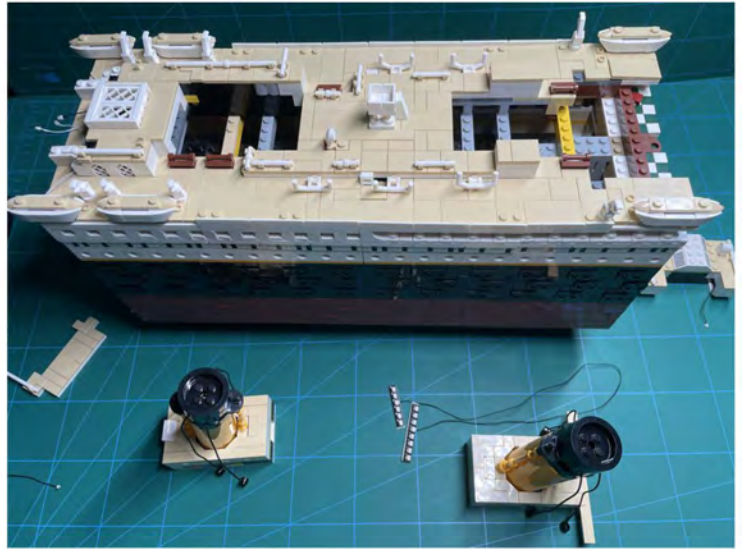

LIGHTING KIT
designed for LEGO sets

Led Light Installation Guide

Lego 10294

Titanic

THANK YOU!

Thank you for being part of the Brick Fans family and welcome to join us for the great experience in lighting up your LEGO set.