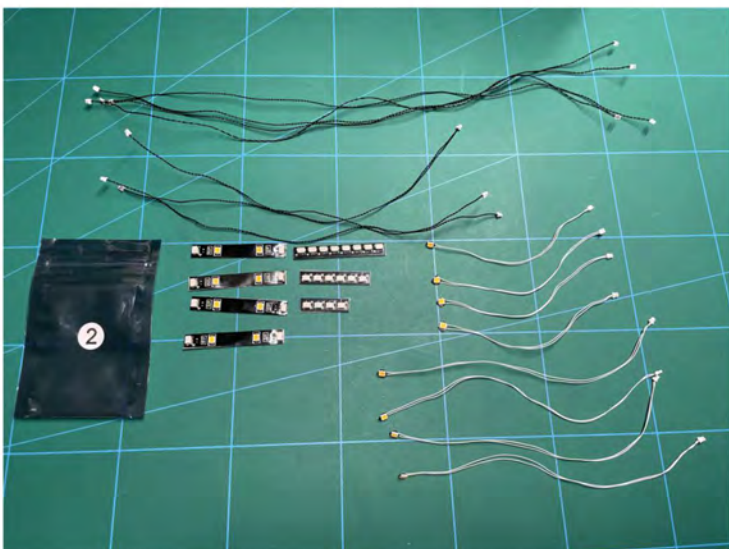

LIGHTING KIT
designed for LEGO sets

Led Light Installation Guide

Lego 10294

Titanic

THANK YOU!

Thank you for being part of the Brick Fans family and welcome to join us for the great experience in lighting up your LEGO set.