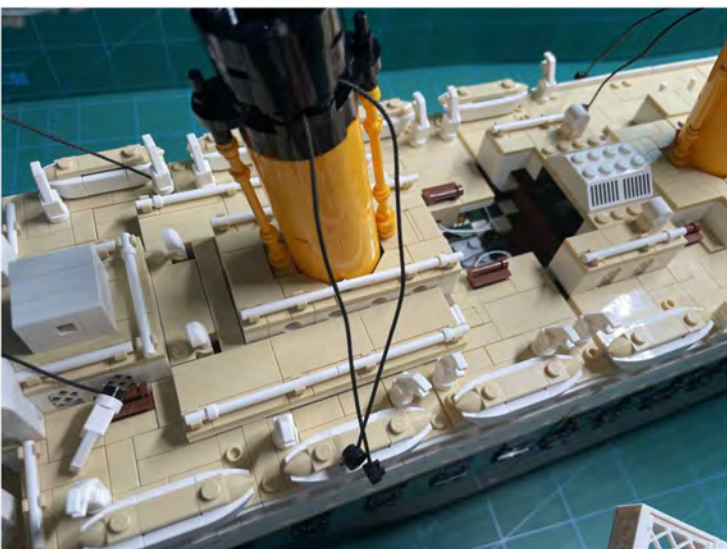

LIGHTING KIT
designed for LEGO sets

Led Light Installation Guide

Lego 10294

Titanic

THANK YOU!

Thank you for being part of the Brick Fans family and welcome to join us for the great experience in lighting up your LEGO set.