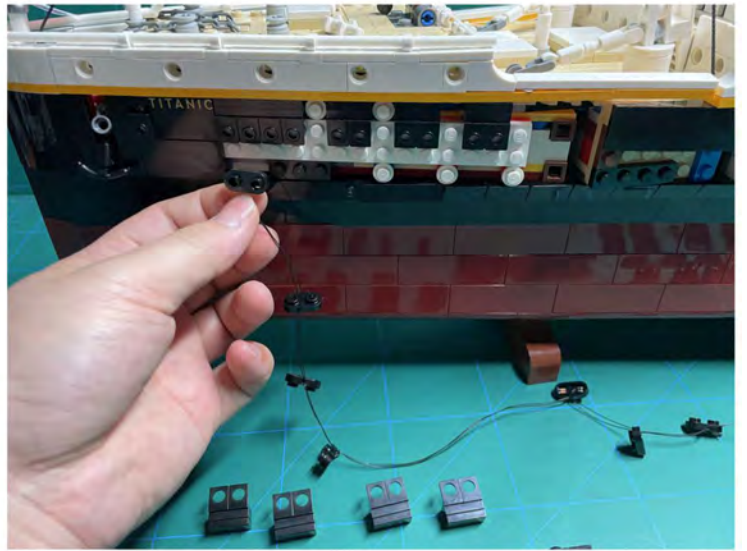

LIGHTING KIT
designed for LEGO sets

Led Light Installation Guide

Lego 10294

Titanic

THANK YOU!

Thank you for being part of the Brick Fans family and welcome to join us for the great experience in lighting up your LEGO set.