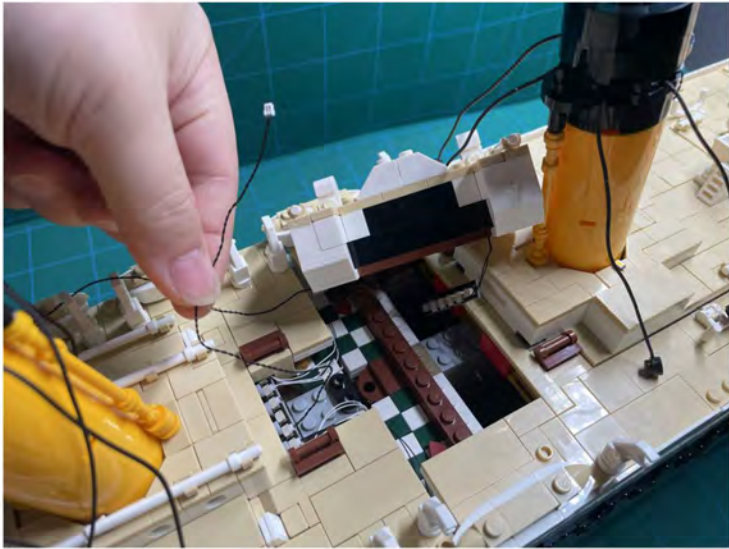

LIGHTING KIT
designed for LEGO sets

Led Light Installation Guide

Lego 10294

Titanic

THANK YOU!

Thank you for being part of the Brick Fans family and welcome to join us for the great experience in lighting up your LEGO set.