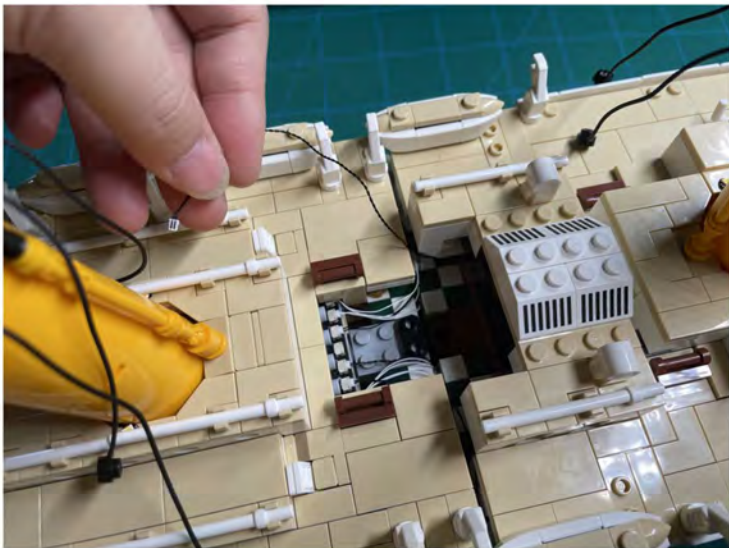

LIGHTING KIT
designed for LEGO sets

Led Light Installation Guide

Lego 10294

Titanic

THANK YOU!

Thank you for being part of the Brick Fans family and welcome to join us for the great experience in lighting up your LEGO set.