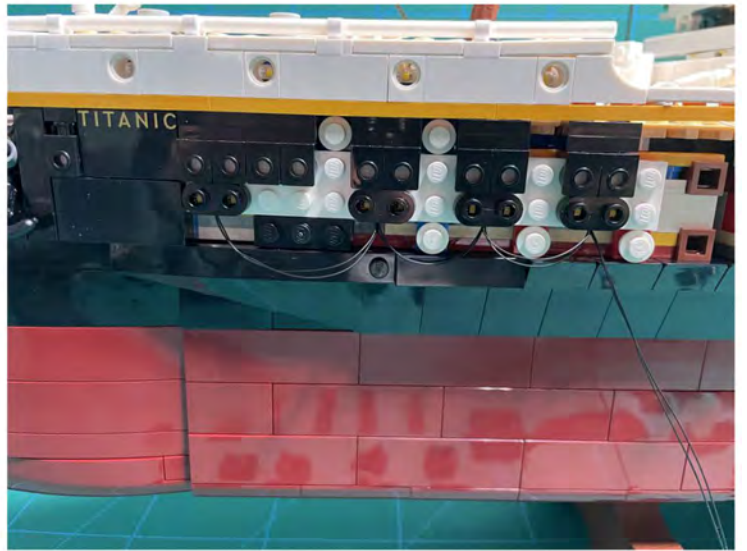

LIGHTING KIT
designed for LEGO sets

Led Light Installation Guide

Lego 10294

Titanic

THANK YOU!

Thank you for being part of the Brick Fans family and welcome to join us for the great experience in lighting up your LEGO set.