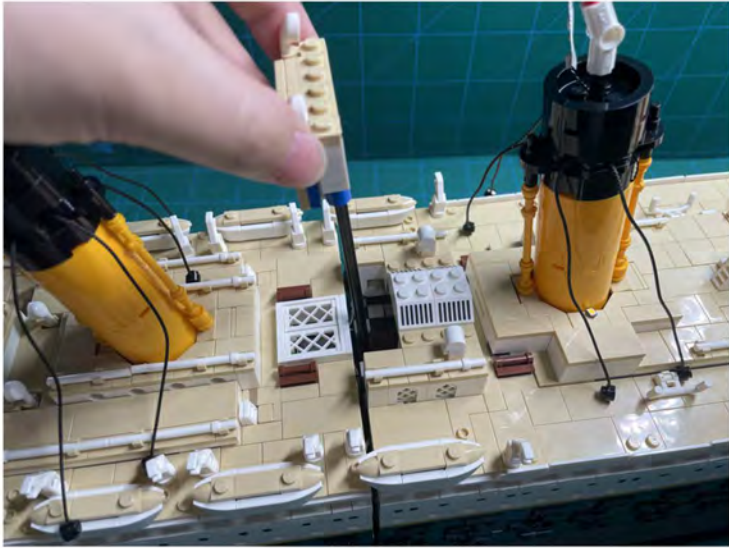

LIGHTING KIT
designed for LEGO sets

Led Light Installation Guide

Lego 10294

Titanic

THANK YOU!

Thank you for being part of the Brick Fans family and welcome to join us for the great experience in lighting up your LEGO set.