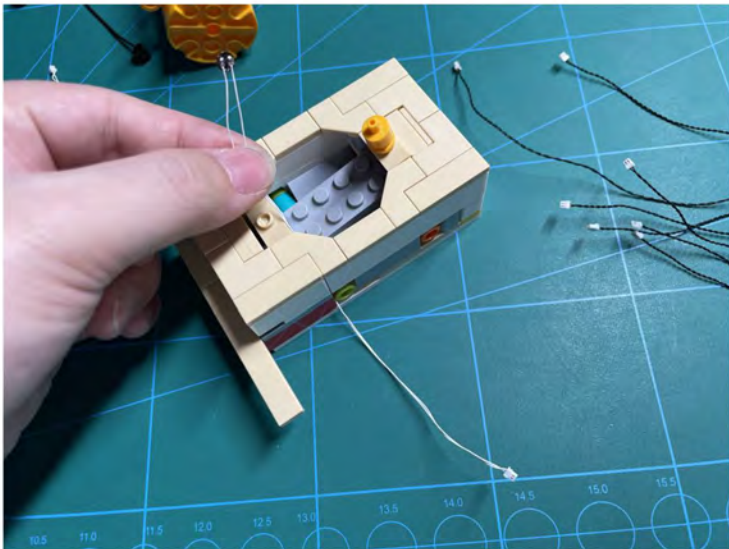

LIGHTING KIT
designed for LEGO sets

Led Light Installation Guide

Lego 10294

Titanic

THANK YOU!

Thank you for being part of the Brick Fans family and welcome to join us for the great experience in lighting up your LEGO set.