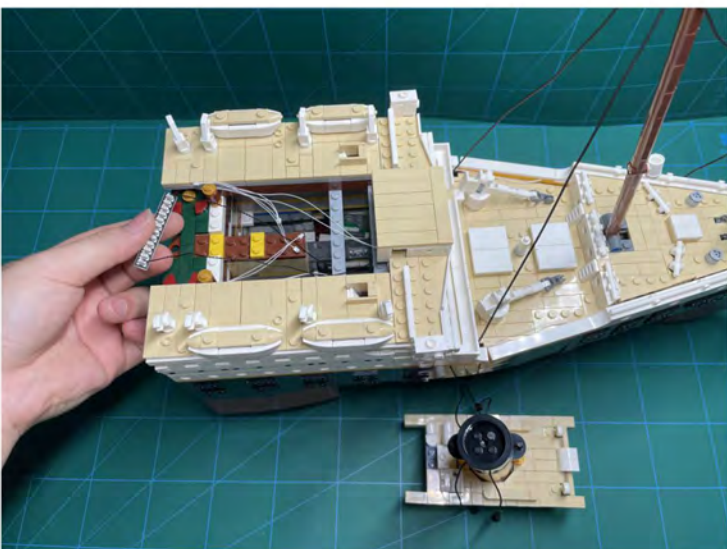

LIGHTING KIT
designed for LEGO sets

Led Light Installation Guide

Lego 10294

Titanic

THANK YOU!

Thank you for being part of the Brick Fans family and welcome to join us for the great experience in lighting up your LEGO set.