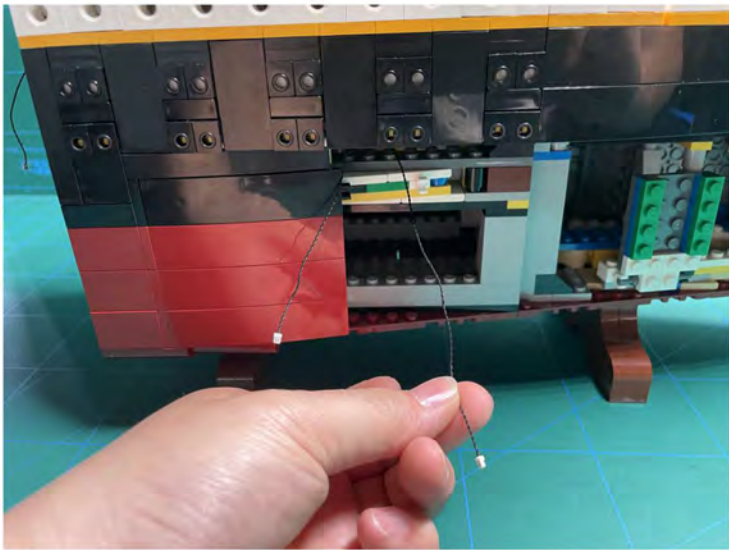

LIGHTING KIT
designed for LEGO sets

Led Light Installation Guide

Lego 10294

Titanic

THANK YOU!

Thank you for being part of the Brick Fans family and welcome to join us for the great experience in lighting up your LEGO set.