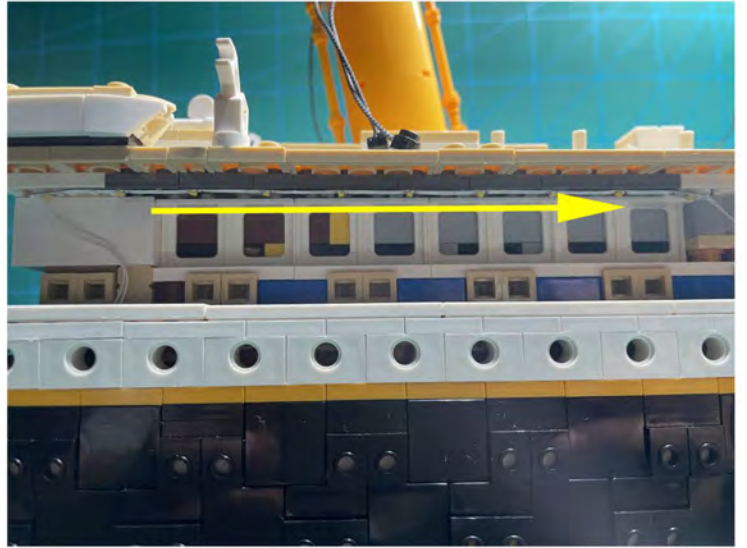

LIGHTING KIT
designed for LEGO sets

Led Light Installation Guide

Lego 10294

Titanic

THANK YOU!

Thank you for being part of the Brick Fans family and welcome to join us for the great experience in lighting up your LEGO set.