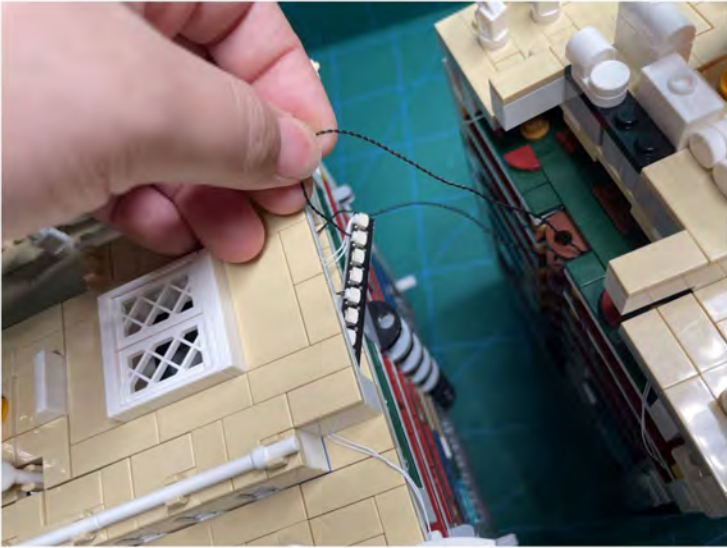

LIGHTING KIT
designed for LEGO sets

Led Light Installation Guide

Lego 10294

Titanic

THANK YOU!

Thank you for being part of the Brick Fans family and welcome to join us for the great experience in lighting up your LEGO set.