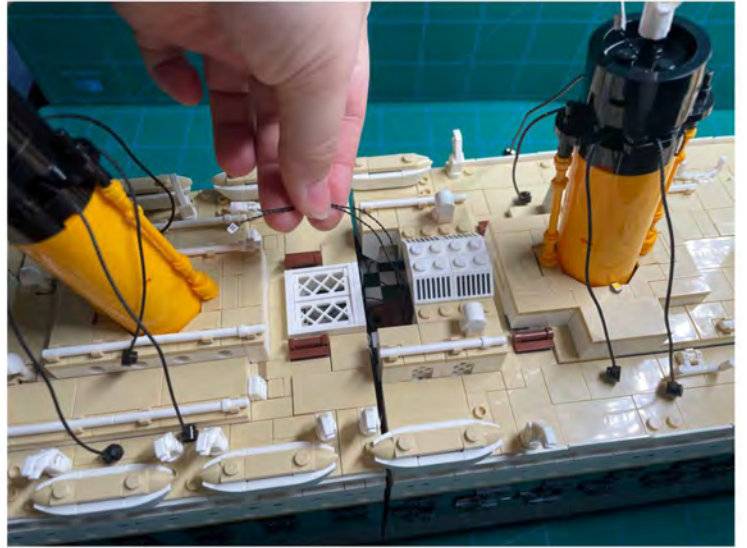

LIGHTING KIT
designed for LEGO sets

Led Light Installation Guide

Lego 10294

Titanic

THANK YOU!

Thank you for being part of the Brick Fans family and welcome to join us for the great experience in lighting up your LEGO set.