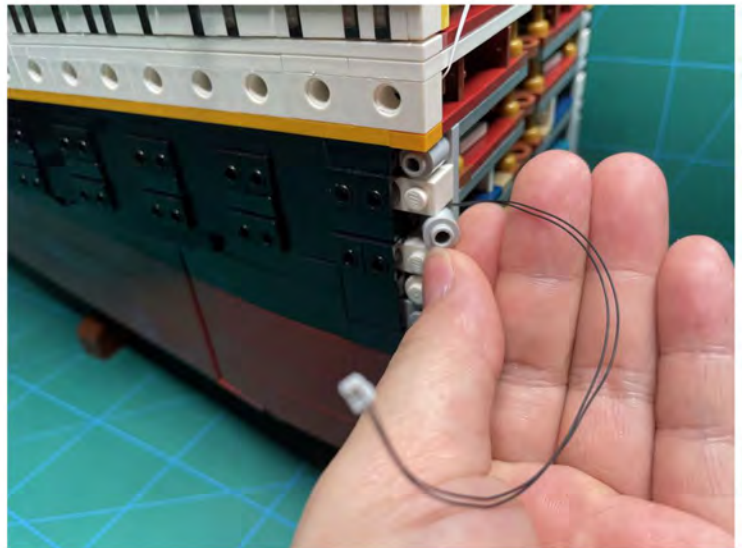

LIGHTING KIT
designed for LEGO sets

Led Light Installation Guide

Lego 10294

Titanic

THANK YOU!

Thank you for being part of the Brick Fans family and welcome to join us for the great experience in lighting up your LEGO set.