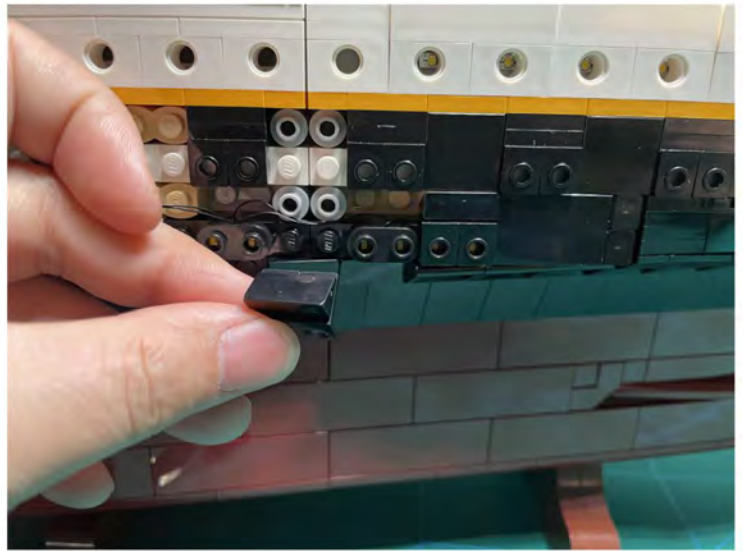

LIGHTING KIT
designed for LEGO sets

Led Light Installation Guide

Lego 10294

Titanic

THANK YOU!

Thank you for being part of the Brick Fans family and welcome to join us for the great experience in lighting up your LEGO set.