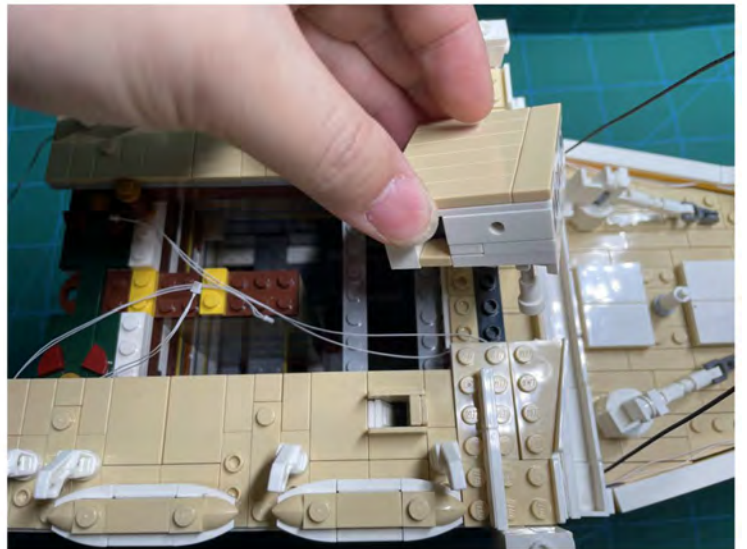

LIGHTING KIT
designed for LEGO sets

Led Light Installation Guide

Lego 10294

Titanic

THANK YOU!

Thank you for being part of the Brick Fans family and welcome to join us for the great experience in lighting up your LEGO set.