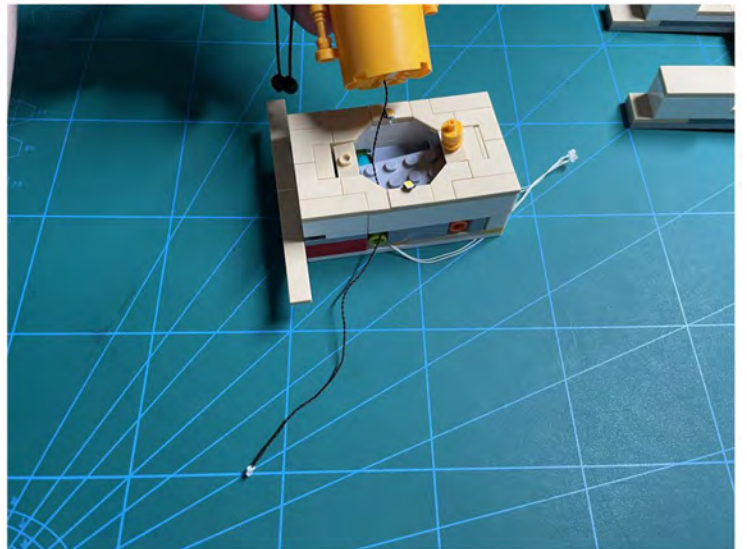

LIGHTING KIT
designed for LEGO sets

Led Light Installation Guide

Lego 10294

Titanic

THANK YOU!

Thank you for being part of the Brick Fans family and welcome to join us for the great experience in lighting up your LEGO set.