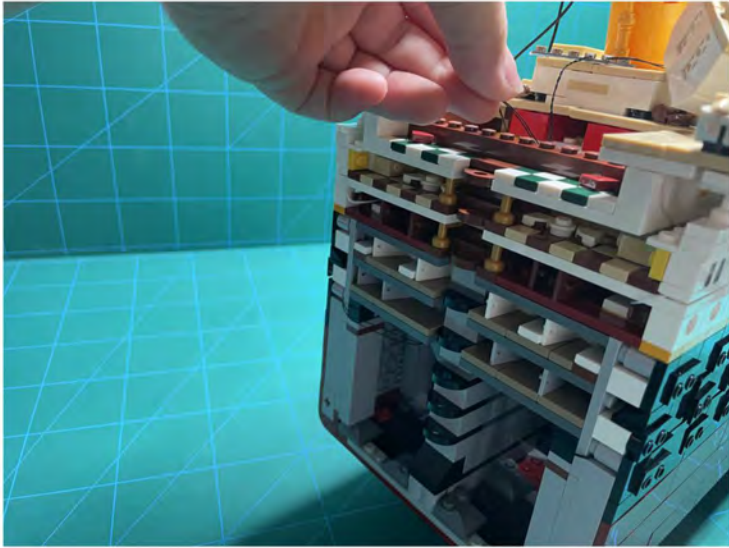

LIGHTING KIT
designed for LEGO sets

Led Light Installation Guide

Lego 10294

Titanic

THANK YOU!

Thank you for being part of the Brick Fans family and welcome to join us for the great experience in lighting up your LEGO set.