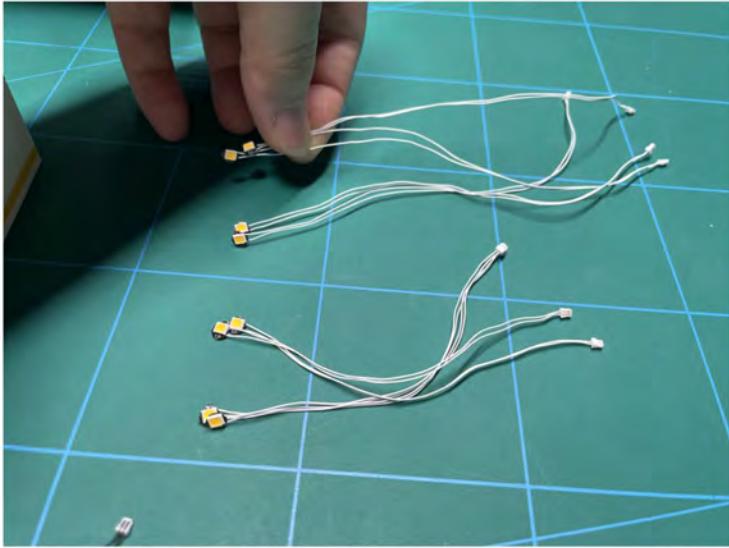

LIGHTING KIT
designed for LEGO sets

Led Light Installation Guide

Lego 10294

Titanic

THANK YOU!

Thank you for being part of the Brick Fans family and welcome to join us for the great experience in lighting up your LEGO set.