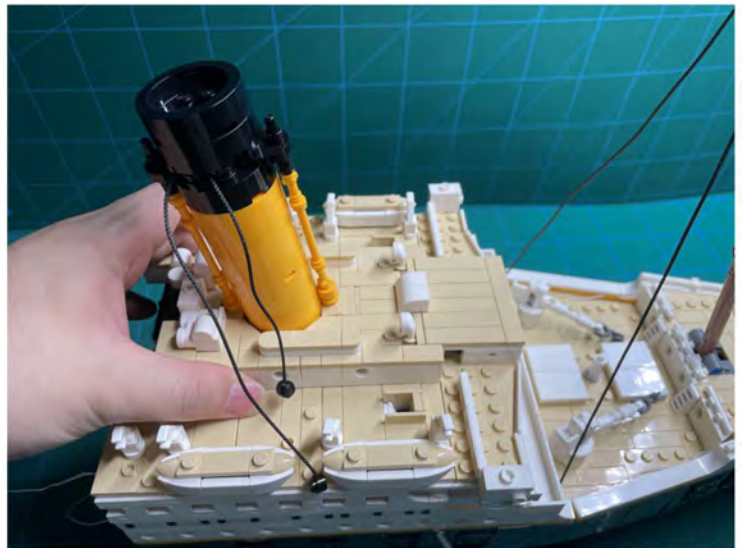

LIGHTING KIT
designed for LEGO sets

Led Light Installation Guide

Lego 10294

Titanic

THANK YOU!

Thank you for being part of the Brick Fans family and welcome to join us for the great experience in lighting up your LEGO set.