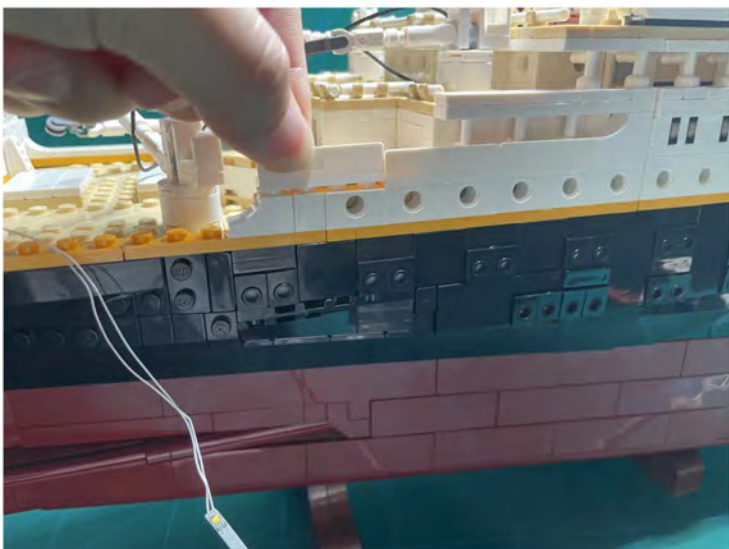

LIGHTING KIT
designed for LEGO sets

Led Light Installation Guide

Lego 10294

Titanic

THANK YOU!

Thank you for being part of the Brick Fans family and welcome to join us for the great experience in lighting up your LEGO set.