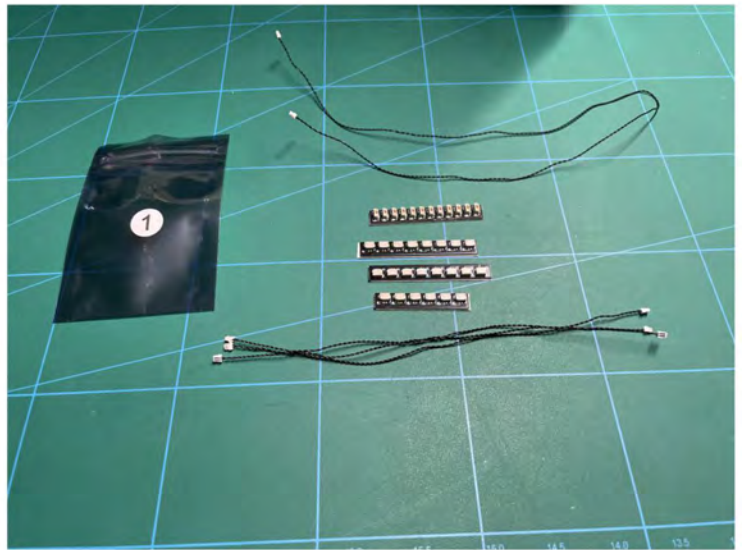

LIGHTING KIT
designed for LEGO sets

Led Light Installation Guide

Lego 10294

Titanic

THANK YOU!

Thank you for being part of the Brick Fans family and welcome to join us for the great experience in lighting up your LEGO set.