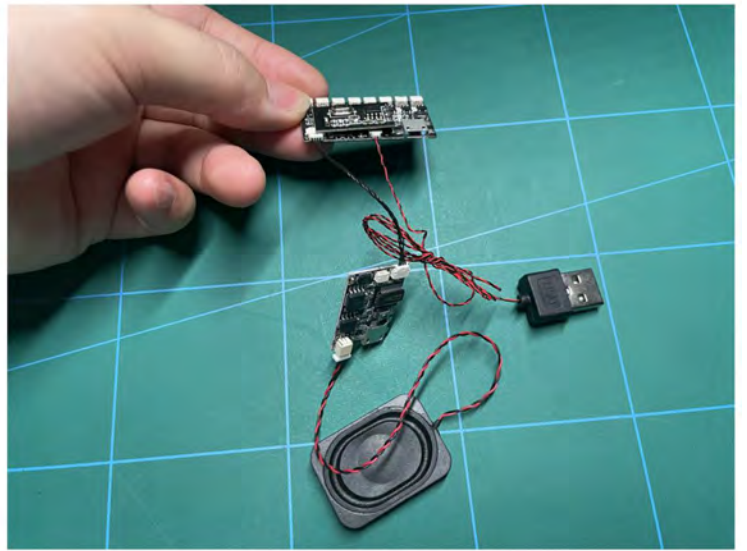

LIGHTING KIT
designed for LEGO sets

Led Light Installation Guide

Lego 10294

Titanic

THANK YOU!

Thank you for being part of the Brick Fans family and welcome to join us for the great experience in lighting up your LEGO set.