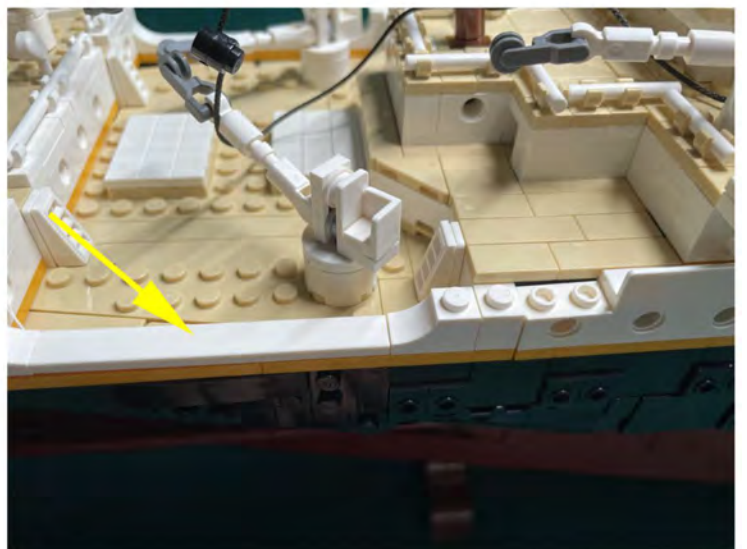

LIGHTING KIT
designed for LEGO sets

Led Light Installation Guide

Lego 10294

Titanic

THANK YOU!

Thank you for being part of the Brick Fans family and welcome to join us for the great experience in lighting up your LEGO set.