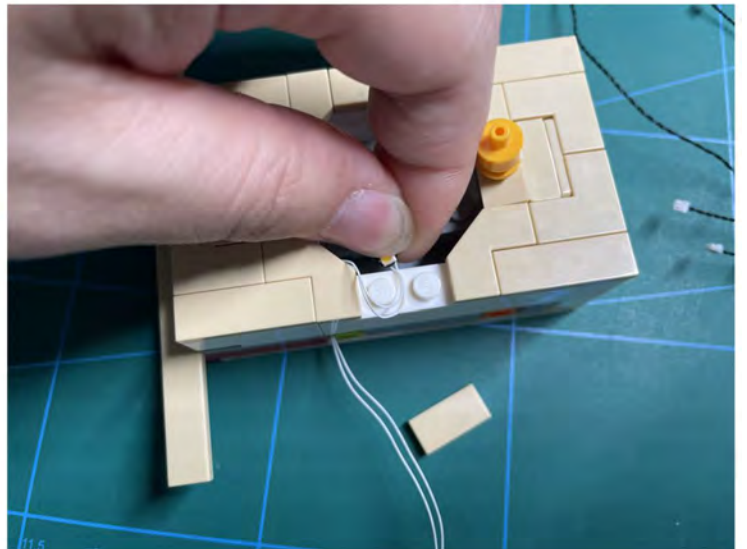

LIGHTING KIT
designed for LEGO sets

Led Light Installation Guide

Lego 10294

Titanic

THANK YOU!

Thank you for being part of the Brick Fans family and welcome to join us for the great experience in lighting up your LEGO set.