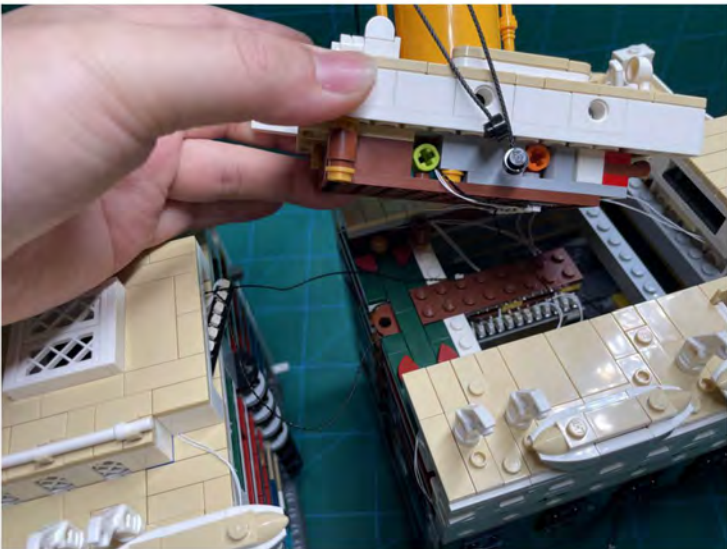

LIGHTING KIT
designed for LEGO sets

Led Light Installation Guide

Lego 10294

Titanic

THANK YOU!

Thank you for being part of the Brick Fans family and welcome to join us for the great experience in lighting up your LEGO set.