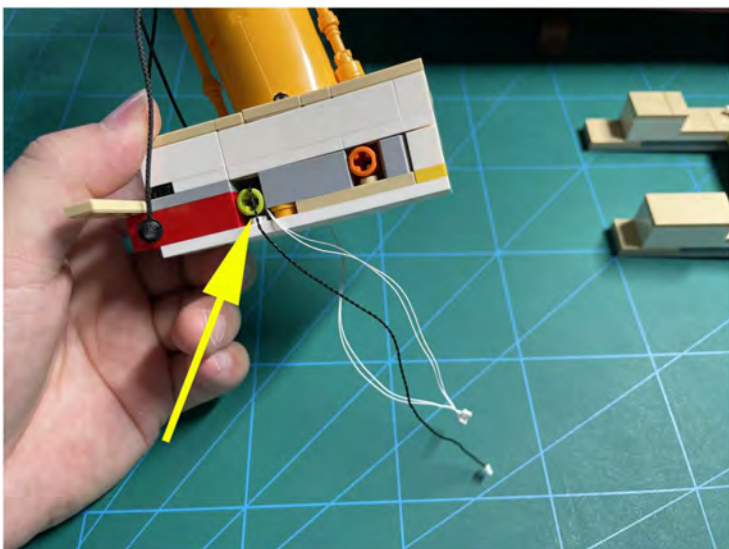

LIGHTING KIT
designed for LEGO sets

Led Light Installation Guide

Lego 10294

Titanic

THANK YOU!

Thank you for being part of the Brick Fans family and welcome to join us for the great experience in lighting up your LEGO set.