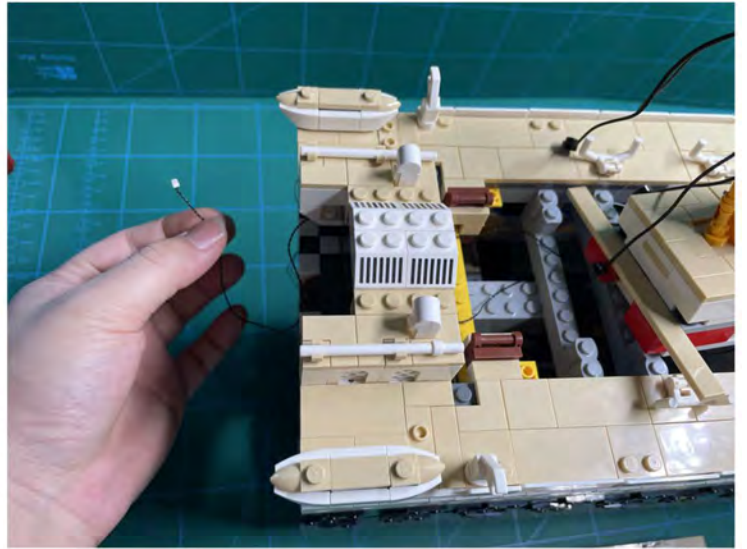

LIGHTING KIT
designed for LEGO sets

Led Light Installation Guide

Lego 10294

Titanic

THANK YOU!

Thank you for being part of the Brick Fans family and welcome to join us for the great experience in lighting up your LEGO set.