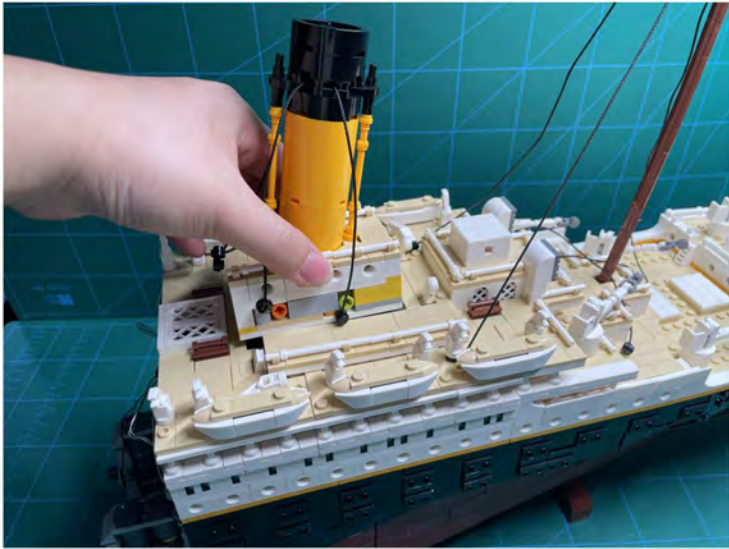

LIGHTING KIT
designed for LEGO sets

Led Light Installation Guide

Lego 10294

Titanic

THANK YOU!

Thank you for being part of the Brick Fans family and welcome to join us for the great experience in lighting up your LEGO set.