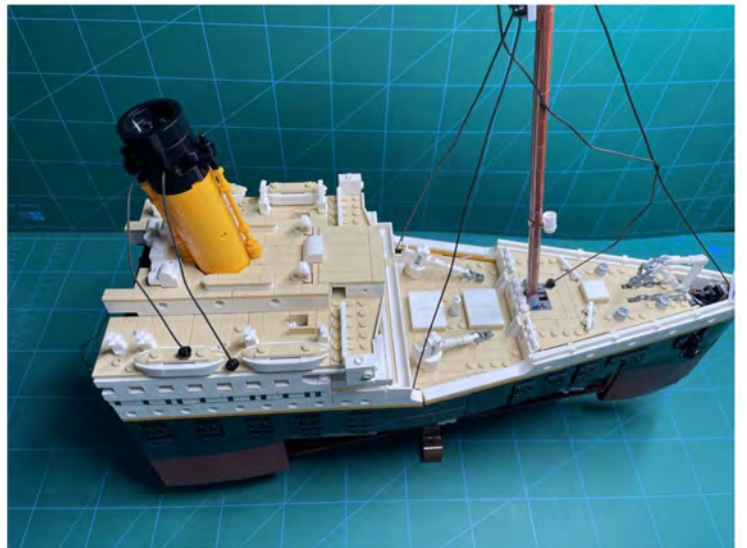

LIGHTING KIT
designed for LEGO sets

Led Light Installation Guide

Lego 10294

Titanic

THANK YOU!

Thank you for being part of the Brick Fans family and welcome to join us for the great experience in lighting up your LEGO set.