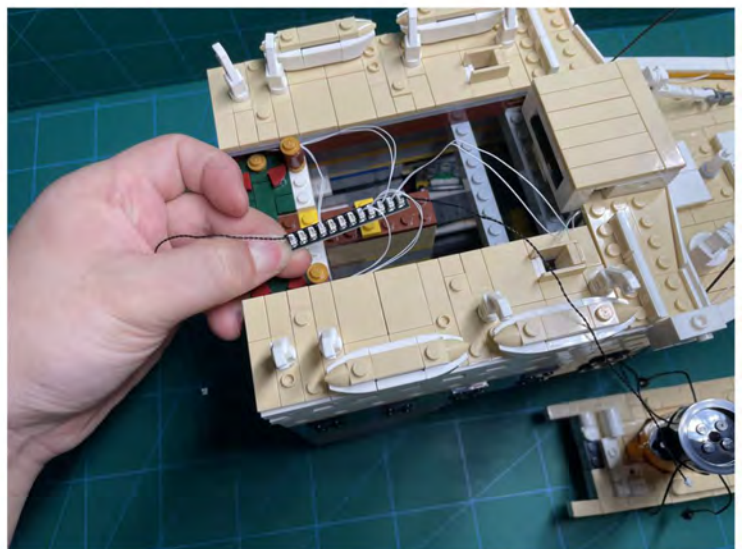

LIGHTING KIT
designed for LEGO sets

Led Light Installation Guide

Lego 10294

Titanic

THANK YOU!

Thank you for being part of the Brick Fans family and welcome to join us for the great experience in lighting up your LEGO set.