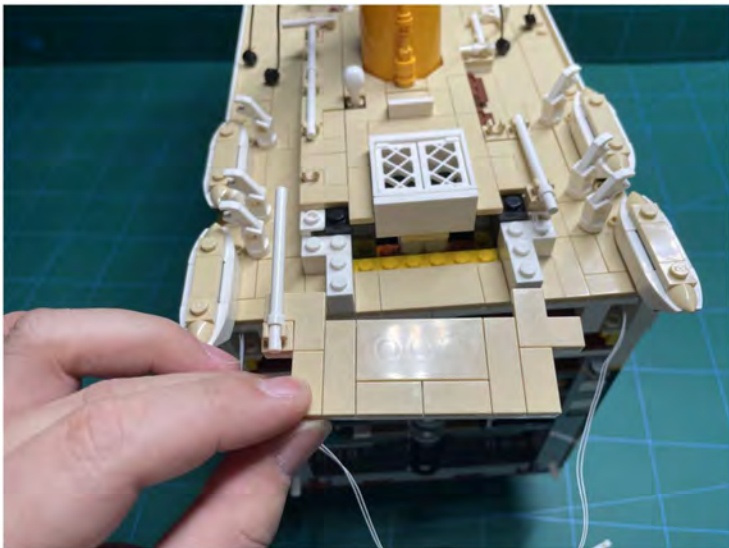

LIGHTING KIT
designed for LEGO sets

Led Light Installation Guide

Lego 10294

Titanic

THANK YOU!

Thank you for being part of the Brick Fans family and welcome to join us for the great experience in lighting up your LEGO set.