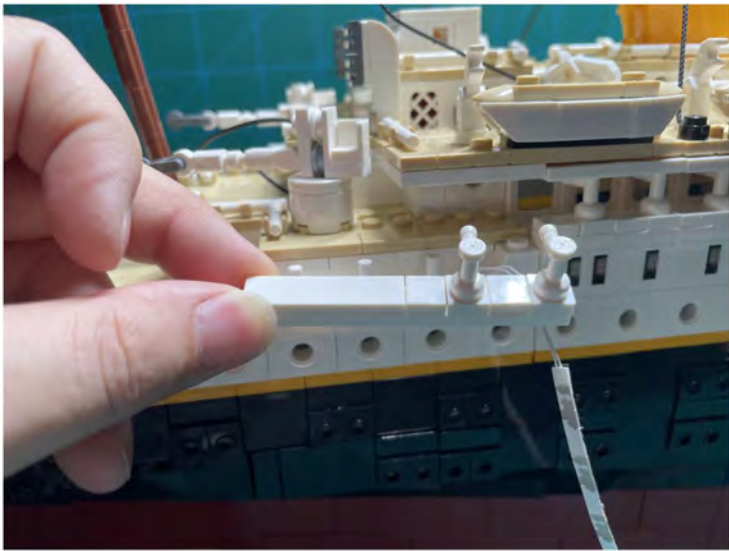

LIGHTING KIT
designed for LEGO sets

Led Light Installation Guide

Lego 10294

Titanic

THANK YOU!

Thank you for being part of the Brick Fans family and welcome to join us for the great experience in lighting up your LEGO set.