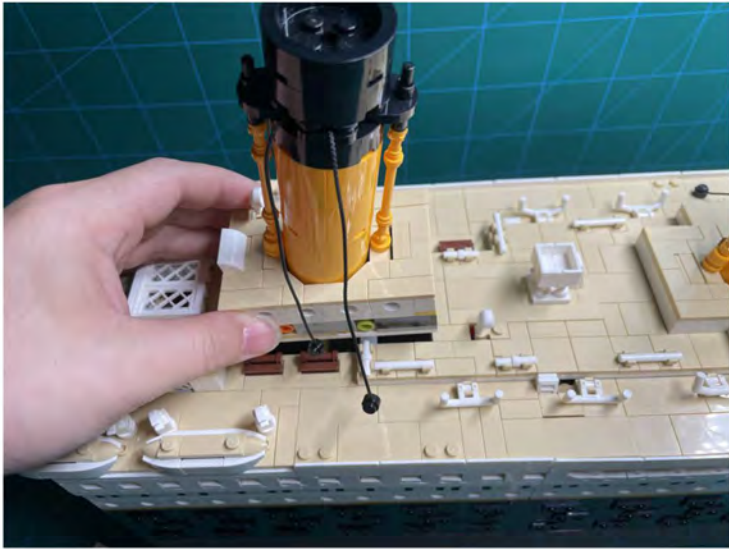

LIGHTING KIT
designed for LEGO sets

Led Light Installation Guide

Lego 10294

Titanic

THANK YOU!

Thank you for being part of the Brick Fans family and welcome to join us for the great experience in lighting up your LEGO set.