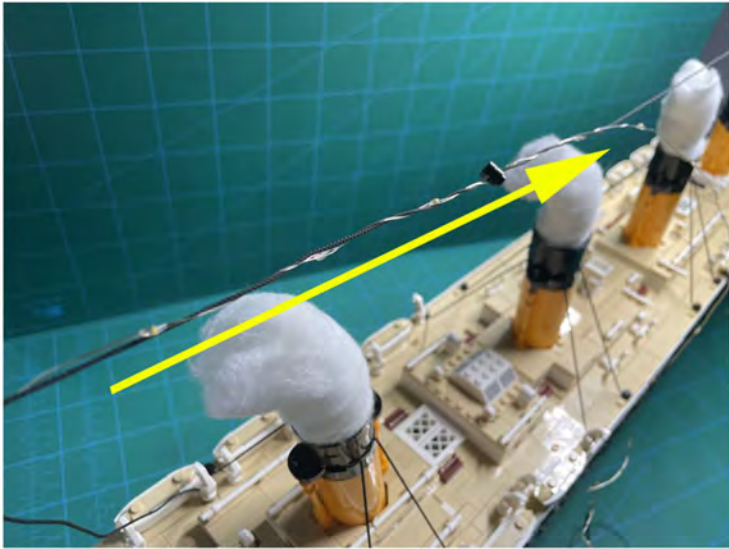

LIGHTING KIT
designed for LEGO sets

Led Light Installation Guide

Lego 10294

Titanic

THANK YOU!

Thank you for being part of the Brick Fans family and welcome to join us for the great experience in lighting up your LEGO set.