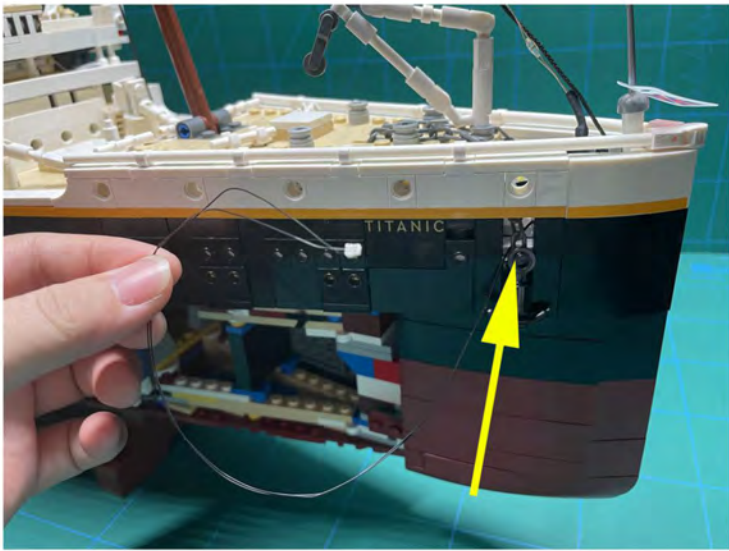

LIGHTING KIT
designed for LEGO sets

Led Light Installation Guide

Lego 10294

Titanic

THANK YOU!

Thank you for being part of the Brick Fans family and welcome to join us for the great experience in lighting up your LEGO set.