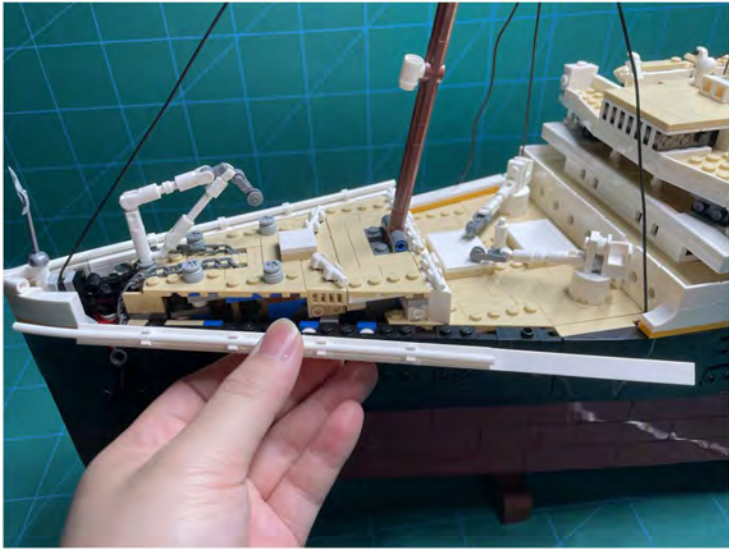

LIGHTING KIT
designed for LEGO sets

Led Light Installation Guide

Lego 10294

Titanic

THANK YOU!

Thank you for being part of the Brick Fans family and welcome to join us for the great experience in lighting up your LEGO set.