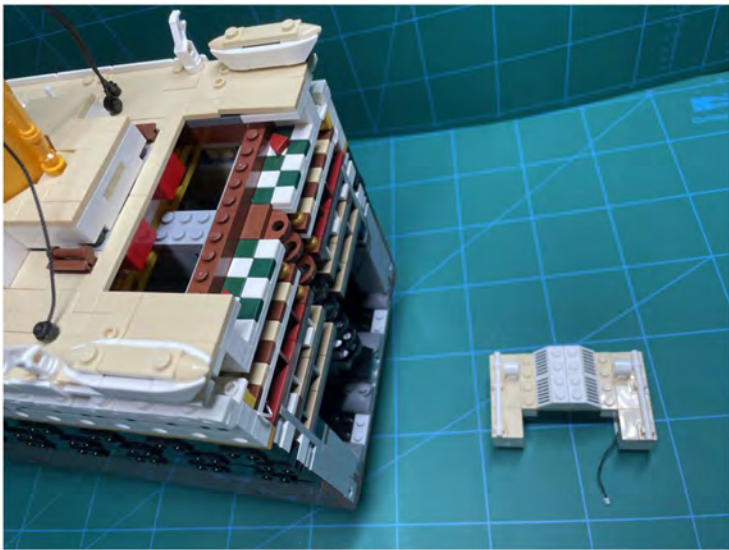

LIGHTING KIT
designed for LEGO sets

Led Light Installation Guide

Lego 10294

Titanic

THANK YOU!

Thank you for being part of the Brick Fans family and welcome to join us for the great experience in lighting up your LEGO set.