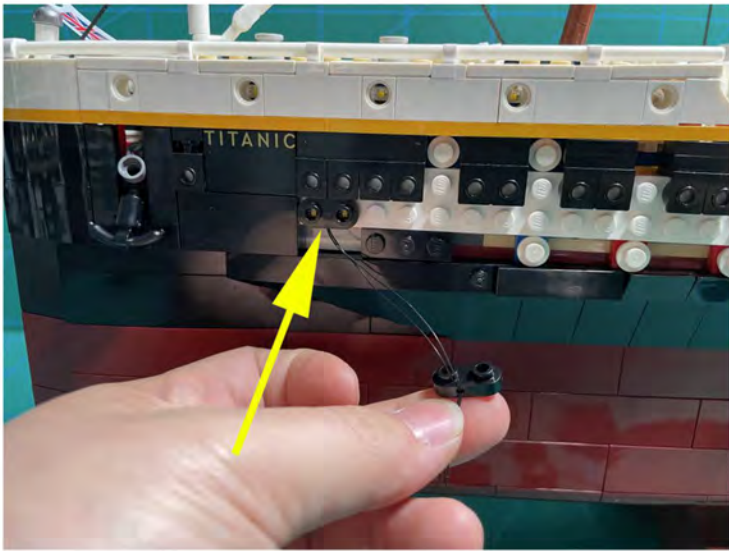

LIGHTING KIT
designed for LEGO sets

Led Light Installation Guide

Lego 10294

Titanic

THANK YOU!

Thank you for being part of the Brick Fans family and welcome to join us for the great experience in lighting up your LEGO set.