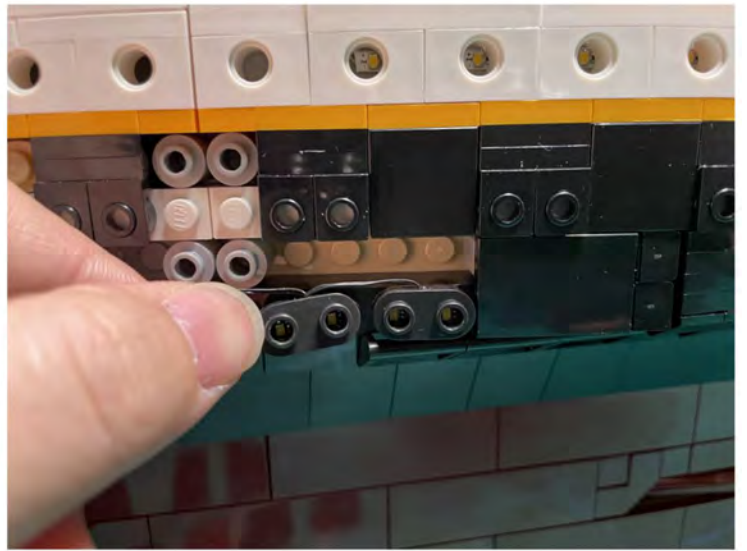

LIGHTING KIT
designed for LEGO sets

Led Light Installation Guide

Lego 10294

Titanic

THANK YOU!

Thank you for being part of the Brick Fans family and welcome to join us for the great experience in lighting up your LEGO set.