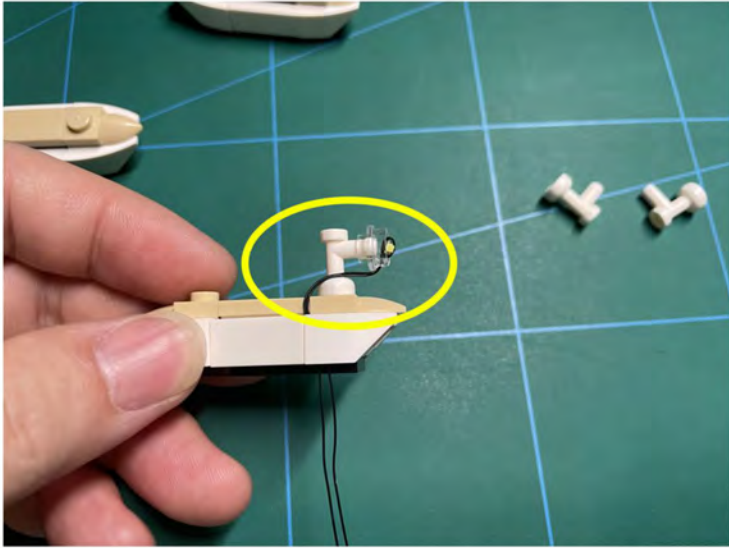

LIGHTING KIT
designed for LEGO sets

Led Light Installation Guide

Lego 10294

Titanic

THANK YOU!

Thank you for being part of the Brick Fans family and welcome to join us for the great experience in lighting up your LEGO set.