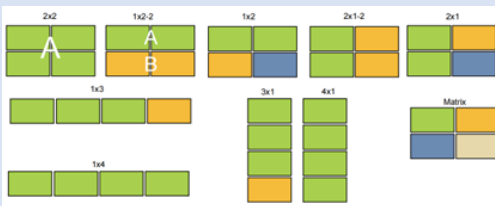

### 4K 4x4 Seamless HDMI Matrix Switcher & Video Wall Controller

DVDO-Matrix-44SS-VW is a 4K 4x4 seamless matrix switcher and video wall controller.

With its video wall function, it can output 10 different display modes including 2x2, 4x1, 1x4, etc... that can be saved as presets