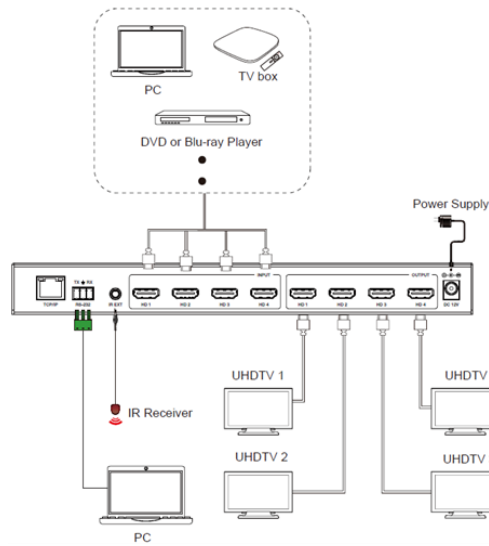

Application Diagram

Technical Specifications

Technical	
HDMI Compliance	HDMI 2.0b
HDCP Compliance	HDCP 2.2/1.4
Video Bandwidth	594MHz/18Gbps
Input Resolutions	VGA-WUXGA (up to 1920×1200@60Hz), 480i-4K (3840x2160@60Hz 4:4:4, 4096x2160@60Hz 4:4:4)
Output Resolutions	Output: 4096x2160p60, 4096x2160p50, 3840x2160p60,3840x2160p50, 840x2160p30, 1920x1080p60, 1920x1080p50, 1920x1080i60, 1920x1080i50, 1920x1200p60rb, 1360x768p60, 1280x800p60, 1280x720p60, 1280x720p50, 1024x768p60, auto
Color Space	RGB, YCbCr 4:4:4/4:2:2, YUV 4:2:0
Color Depth	8/10/12-bit
IR Level	12Vp-p
IR Frequency	38KHz
HDMI Audio Formats	LPCM, Dolby Digital/Plus/EX, Dolby True HD, DTS, DTS-EX, DTS-96/24, DTS High Res, DTS-HD Master Audio
Connections	
Inputs	4 x HDMI [Type A, 19-pin female]
Outputs	4 x HDMI [Type A, 19-pin female]
Control	1 x RS-232 [3pin-3.81mm phoenix connector] 1 x TCP/IP [RJ45] 1 x IR EXT [3.5mm Stereo Mini-jack]
Mechanical	
Housing	Black Metal Enclosure
Dimensions	270mm (W) × 166mm (D) × 30mm (H)
Weight	1.165kg
Power Supply	Input: AC 100 - 240V 50/60Hz Output: DC 12V/2.5A (US/EU standard, CE/FCC/UL certified)
Power Consumption	19.56W (Max)
Operating Temperature	0°C ~ 40°C / 32°F ~ 104°F
Storage Temperature	-20°C ~ 60°C / -4°F ~ 140°F
Relative Humidity	20~90% RH (non-condensing)