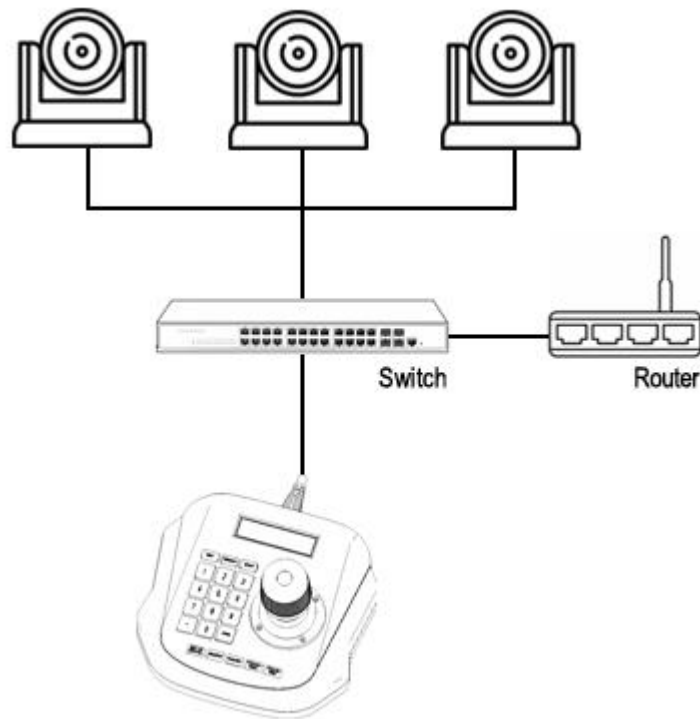

DVDO

DVDO-Camera-Ctl-Mini

Mini IP PTZ Camera

Controller with Joystick

DVDO-Camera-Ctl-Mini is small PTZ controller with a joystick, an LCD display and 20 buttons that can control up to 1,024 cameras over IP.

The 4D joystick can control the pan, tilt and zoom and can save up to 10 position presets for each camera. Other controls include focus, iris and cruise.

The web-based GUI allows easy set up and configuration of the cameras.

Features

- 4D joystick (up/down, left/right, zoom in/out, confirm) for pan, tilt and zoom control of the cameras
- LCD display & soft keyboard with 20 buttons
- Controls up to 1,024 PTZ cameras over IP
- Controls include focus, zoom, iris, preset, cruise,...
- Saves & recalls up to 10 position presets for each camera
- Supports ONVIF protocol and auto-discovery
- Cameras can be added when controller is offline
- Web-based GUI for easy setup and configuration

Applications

- Education
- Healthcare
- Broadcasting
- Production
- Houses of Worship
- Courtrooms
- Live Events
- Live Streaming

Application Diagram

Technical Specifications

PTZ Camera Controls	
IP protocol	ONVIF 2.4
Joystick	4D joystick (up/down, left/right, zoom in/out, confirm)
Keyboard	20 buttons
LCD display	56x16mm / 2.2x0.6in
Number of cameras	1,024 max
System setup	OSD, web setup page (IE, Chrome, Safari,...)
Interface	
Network interface	1 x RJ45 Ethernet (10m/100m)
Power	DC in 12V / 2A
General specifications	
Power consumption	0.6W max
Temperature range	Operating: 0°C ~ 50°C Storage: -10°C ~ 60°C
Dimensions (WxDxH)	158x15x107mm / 6.2x0.6x4.2in
Weight	0.5kg