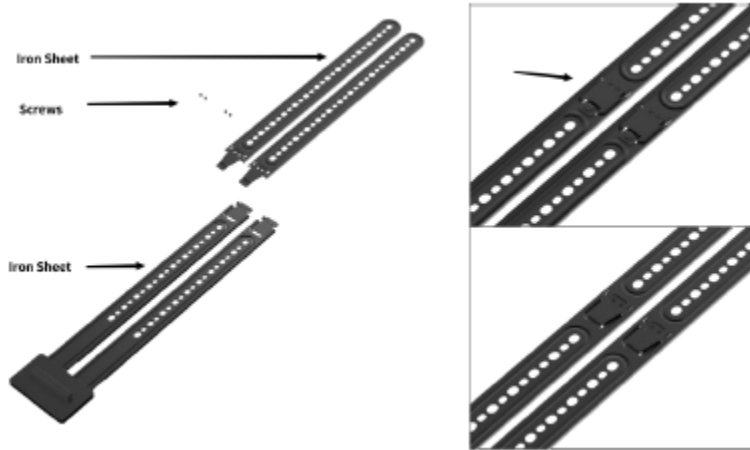

DVDO-CB-4-B Installation Instructions

1. Join the two pieces together with the 4 SM3 screws.

2. Embed the bracket on the Television. As shown below:

3. Fix the DVDO-C6 to the bracket