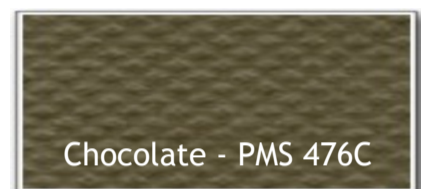

Bag People Fabric Colour Chart

Non-woven PP

other fabric options available from Bag People

Cotton and Canvas

Fairtrade Cotton

Jute and Juco

Bamboo

Polyester