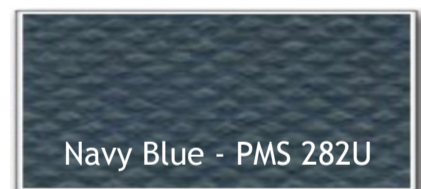

Bag People Fabric Colour Chart

Non-woven PP

other fabric options available from Bag People

Cotton and Canvas

Fairtrade Cotton

Jute and Juco

Bamboo

Polyester