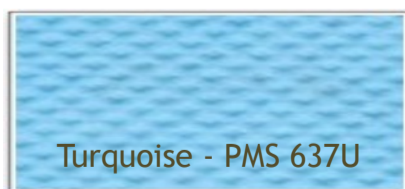

Bag People Fabric Colour Chart

Non-woven PP

other fabric options available from Bag People

Cotton and Canvas

Fairtrade Cotton

Jute and Juco

Bamboo

Polyester