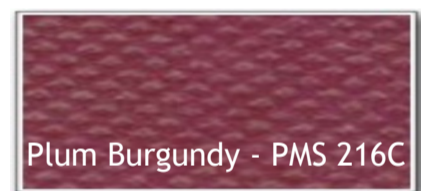

Bag People Fabric Colour Chart

Non-woven PP

other fabric options available from Bag People

Cotton and Canvas

Fairtrade Cotton

Jute and Juco

Bamboo

Polyester