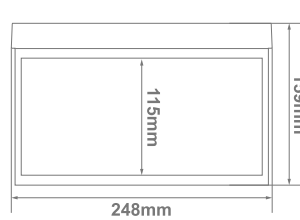

Power Supply:	220-240V AC 50 - 60Hz					
Emergency Duration:	3 Hours 100% Output					
Battery:	Nickel Metal Hydride					
Colour Rendering Index:	CRI 80+					
Legend Height:	• 115mm (LH15) • 150mm (LH50)					
Colour Temperature: (Kelvin / CCT)	● 6500K					
Installation Type:	• Surface, Wall Or Ceiling • Suspended, Ceiling • Recessed					
Ingress Protection:	IP43					
IK Rating:	IK03					
Lens Options:	• Anti Panic (AP) • Escape Route (ER)					
	Dimensions	Lens	Wattage (System)	CRI	Kelvin	Luminous Flux (Effective)
	265mm x 134mm + Legend Height*	AP	4W	80+	6500K	192Lm*
	265mm x 134mm + Legend Height*	ER	4W	80+	6500K	163Lm*

Lens Options:

Anti Panic (AP)

Escape Route (ER)

Dimensions:

Legend Options:

LH50

LH15

*E & O.E (Errors And Omissions Excepted)