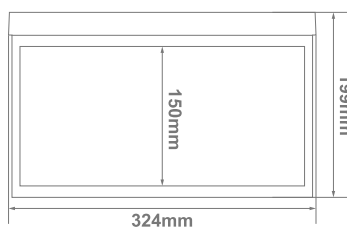

Power Supply:	220-240V AC 50 - 60Hz					
Emergency Duration:	3 Hours 100% Output					
Battery:	Nickel Metal Hydride					
Colour Rendering Index:	CRI 80+					
Legend Height:	• 115mm (LH15) • 150mm (LH50)					
Colour Temperature: (Kelvin / CCT)	● 6500K					
Installation Type:	• Surface, Wall Or Ceiling • Suspended, Ceiling • Recessed					
Ingress Protection:	IP43					
IK Rating:	IK03					
Lens Options:	• Anti Panic (AP) • Escape Route (ER)					
	Dimensions	Lens	Wattage (System)	CRI	Kelvin	Luminous Flux (Effective)
	265mm x 134mm + Legend Height*	AP	4W	80+	6500K	192Lm*
	265mm x 134mm + Legend Height*	ER	4W	80+	6500K	163Lm*

Lens Options:

Anti Panic (AP)

Escape Route (ER)

Dimensions:

Legend Options:

LH50

LH15

*E & O.E (Errors And Omissions Excepted)