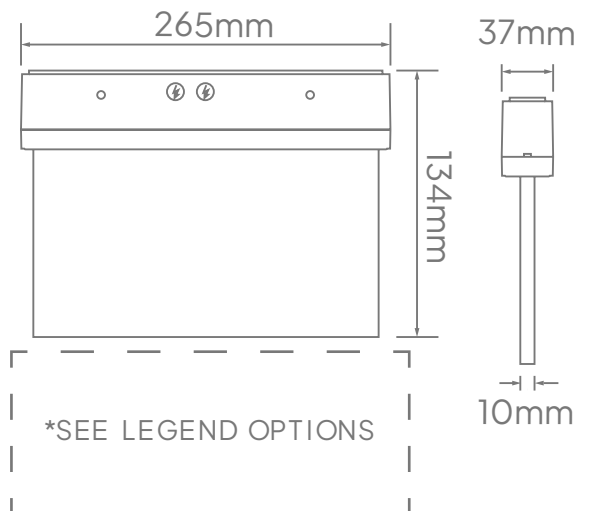

RUBICON
LIGHTING

**VOYAGER
STYLE**

MOUNTING OPTIONS:

Features:

- Non-Maintained Operation
- Ultra-Slim Design
- Self-Contained
- Self-Testing
- Maximum Viewing Distance Of 23-30m
- Minimum Lumen Maintenance: 50 000h (L90B10)

Power Supply:	220-240V AC 50 - 60Hz					
Emergency Duration:	3 Hours 100% Output					
Battery:	Nickel Metal Hydride					
Colour Rendering Index:	CRI 80+					
Legend Height:	• 115mm (LH15) • 150mm (LH50)					
Colour Temperature: (Kelvin / CCT)	● 6500K					
Installation Type:	• Surface, Wall Or Ceiling • Suspended, Ceiling • Recessed					
Ingress Protection:	IP43					
IK Rating:	IK03					
Lens Options:	• Anti Panic (AP) • Escape Route (ER)					
	Dimensions	Lens	Wattage (System)	CRI	Kelvin	Luminous Flux (Effective)
	265mm x 134mm + Legend Height*	AP	4W	80+	6500K	192Lm*
	265mm x 134mm + Legend Height*	ER	4W	80+	6500K	163Lm*

Lens Options:

Anti Panic (AP)

Escape Route (ER)

Dimensions:

Legend Options:

LH50

LH15

*E & O.E (Errors And Omissions Excepted)