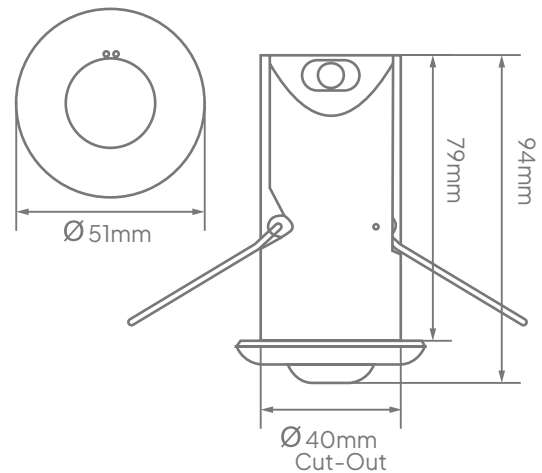

RUBICON
LIGHTING

VOYAGER FIT

Features:

- Non-Maintained Operation
- Super Compact Plug & Play LED
- Optimised Lenses For Different Applications
- Manual, Self- Test Or Addressable Monitoring
- Self Contained Power Supply
- Dali Control (On Request)
- Minimum Lumen Maintenance: 50 000h (L90B10)

Power Supply:	220-240V AC 50 - 60Hz				
Emergency Duration:	3 Hours 100% Output				
Battery:	Lithium-Ion Phosphate				
Colour Rendering Index:	CRI 80+				
Colour Temperature: (Kelvin / CCT)	● 6500K				
Lens Options:	● Anti Panic ● Spot ● Escape Route				
Installation Type:	Recessed				
Ingress Protection:	IP20				
IK Rating:	IK03				
Luminaire Colour:	○ White				
	Dimensions	Wattage (System)	CRI	Kelvin	Luminous Flux (Effective)
	Ø51mm x 94mm (Ø40mm Cut-Out)	2.5W	80+	6500K	200Lm*

*Lumen Output Is Based On Emergency Operation.

Lens Options:

Dimensions:

*E & O.E (Errors And Omissions Excepted)

*Due to the rapid development in LED technology the performance values, power consumption and lumen output levels stated above are subject to change without prior notice.