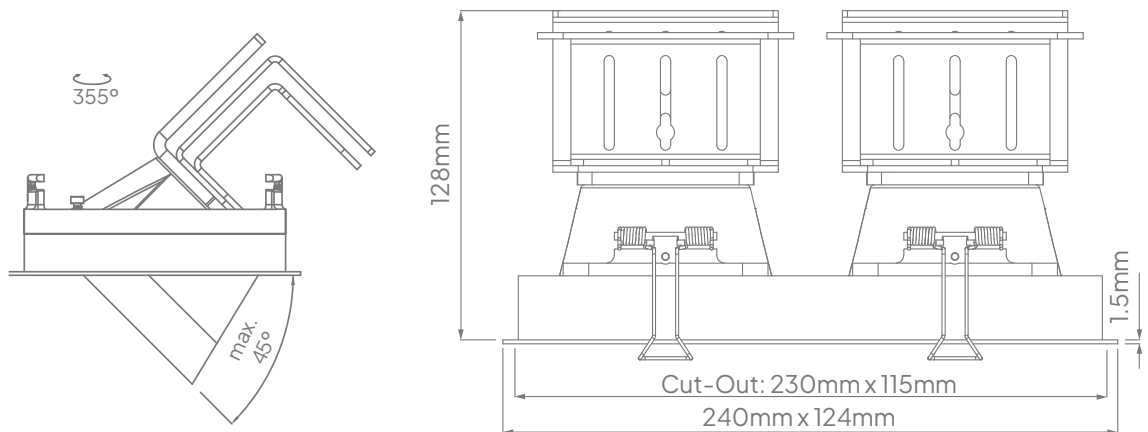

Dimensions:

*E & O.E (Errors And Omissions Excepted)

*Due to the rapid development in LED technology the performance values, power consumption and lumen output levels stated above are subject to change without prior notice.

*All lumen outputs stated above are based a nominal output that included a 10% light loss, this can vary depending on the optic used.