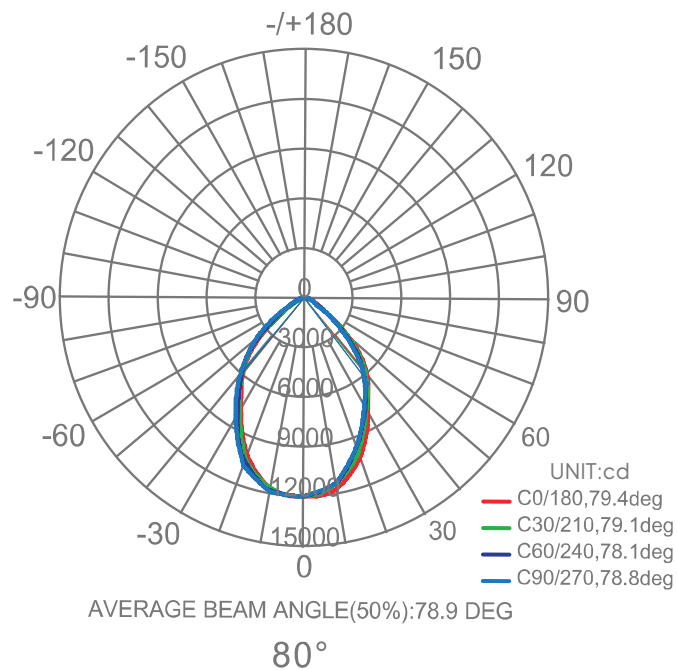

RUBICON
LIGHTING

TITUS

Features:

- Efficacy Of Up To 150lm/W*
- Class I Protection
- Minimum Lumen Maintenance: 50 000h (L80B10)

Power Supply:	220 - 240V AC 50 - 60Hz				
Operating Temperature Range: (Ta - Ambient)	- 20°C to 40°C				
Dimming:	Dali_1-10V (On Request)				
Colour Rendering Index:	CRI 80+				
Colour Consistency:	6-Step MacAdam				
Colour Temperature: (Kelvin / CCT)	<input checked="" type="radio"/> 3000K <input checked="" type="radio"/> 5700K <input type="radio"/> 4000K				
Beam Angle:	80°				
Installation Type:	<input checked="" type="radio"/> Surface Mounted <input checked="" type="radio"/> Recess Mounted				
Ingress Protection:	IP65				
IK Rating:	IK08				
Luminaire Colour:	<input checked="" type="radio"/> White				
Material:	Housing - Powder Coated Aluminium Alloy				
	Dimensions	Wattage (System)	CRI	Kelvin	Luminous Flux (Effective)
	412mm x 412mm x 101mm	60W	80+	4000K	8400Lm*
	412mm x 412mm x 101mm	80W	80+	4000K	11200Lm*
	412mm x 412mm x 101mm	100W	80+	4000K	14000Lm*
	412mm x 412mm x 101mm	120W	80+	4000K	16800Lm*
	412mm x 412mm x 101mm	150W	80+	4000K	21000Lm*

*All lumen outputs stated above are based a nominal output that included a 10% light loss, this can vary depending on the optic used.

Mounting Options:

Recessed

Surface

Light Distribution:

*E & O.E (Errors And Omissions Excepted)