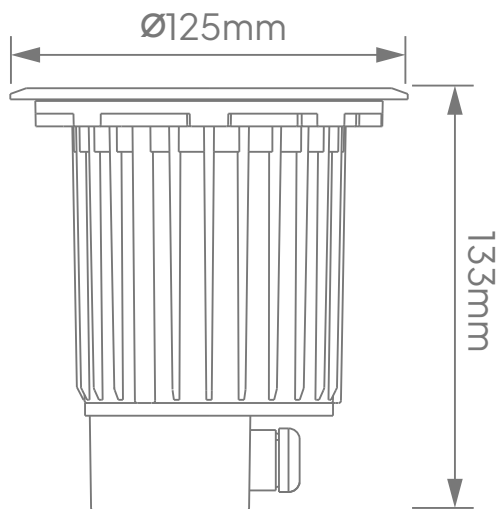

RUBICON
LIGHTING

TIBERIUS 125

Features:

- Efficacy Of Up To 118lm/W*
- Adjustable
- Inox AISI 316 Stainless Steel
- Coastal Quality
- Minimum Lumen Maintenance: 50 000h (L80B20)

Power Supply:	220 - 240V AC 50 - 60Hz				
Colour Rendering Index:	CRI 80+				
Colour Consistency:	3-Step MacAdam				
Colour Temperature: (Kelvin / CCT)	<input checked="" type="radio"/> 3000K <input type="radio"/> 4000K				
Reflector Options:	15° _ 60°				
Installation Type:	Recessed Ground				
Ingress Protection:	IP67				
IK Rating:	IK10				
Material:	Housing - Stainless Steel & Aluminium Body Diffuser - Tempered Glass				
	Dimensions	Wattage (System)	CRI	Kelvin	Luminous Flux (Effective)
	Ø125mm x 133mm	9W	80+	3000K	994Lm*
	Ø125mm x 133mm	9W	80+	4000K	1070Lm*

15° Reflector

60° Reflector

Includes:

*E & O.E (Errors And Omissions Excepted)

*Due to the rapid development in LED technology the performance values, power consumption and lumen output levels stated above are subject to change without prior notice.

*All lumen outputs stated above are based a nominal output that included a 10% light loss, this can vary depending on the optic used.

Dimensions:

*E & O.E (Errors And Omissions Excepted)

*Due to the rapid development in LED technology the performance values, power consumption and lumen output levels stated above are subject to change without prior notice.