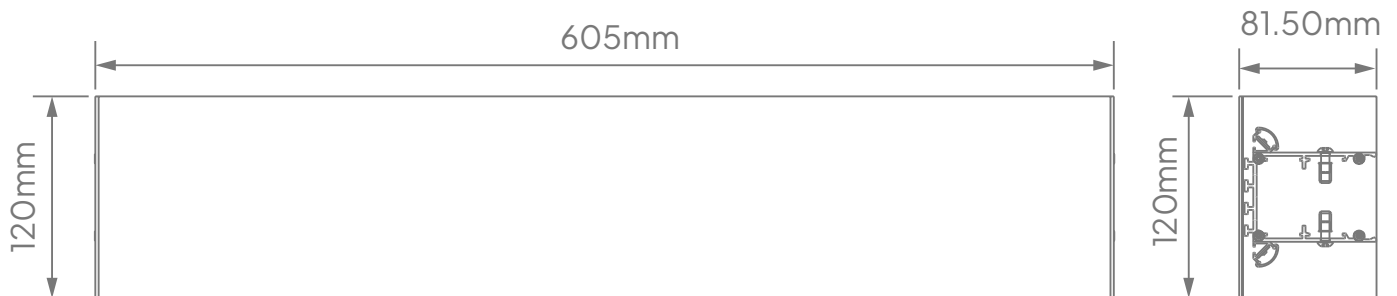

RUBICON
LIGHTING

**THEMISTO
WALL WASHER**

Features:

- Efficacy Of Up To 97lm/W*
- Typical Applications:
 - Decorative
 - Architectural Wall Accent Lighting
- Minimum Lumen Maintenance: 50 000h (L90B10)

Power Supply:	207 - 253V AC 50 - 60Hz				
Dimming:	Dali_1-10V (On Request)				
Colour Rendering Index:	CRI 80+				
Colour Consistency:	3-Step MacAdam				
Colour Temperature: (Kelvin / CCT)	● 4000K				
Beam Angle:	30° _ 60° _ 90° _ 110°				
Installation Type:	Surface Mounted				
Ingress Protection:	IP44				
IK Rating:	IK04				
Luminaire Colour:	● Grey				
Material:	Housing - Powder Coated Extruded Aluminium Diffuser - Extruded UV Stabilised & Frosted PMMA				
	Dimensions	Wattage (System)	CRI	Kelvin	Luminous Flux (Effective)
	605mm x 120mm x 82mm	12W	80+	4000K	4800Lm* (580lm Up And Down)

Dimensions:

Wall Mount Bracket

*E & O.E (Errors And Omissions Excepted)

*Due to the rapid development in LED technology the performance values, power consumption and lumen output levels stated above are subject to change without prior notice.