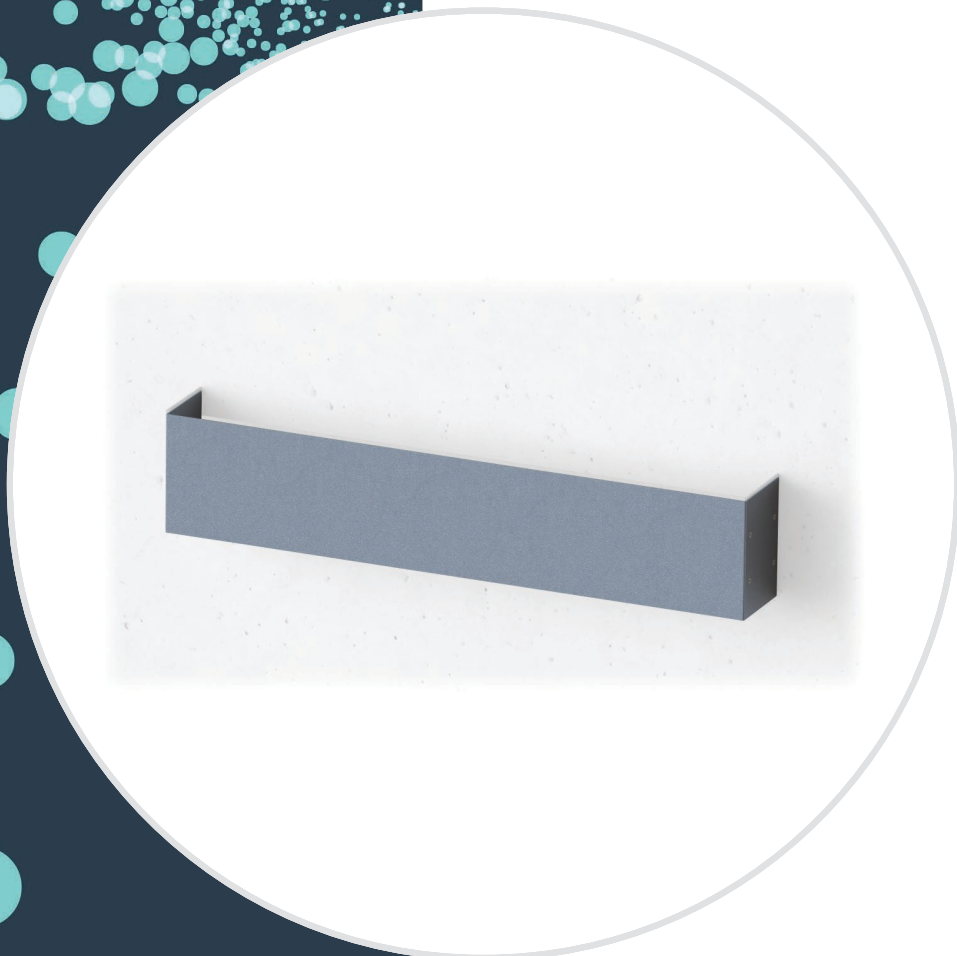

RUBICON
LIGHTING

**THEMISTO
WALL WASHER**

Features:

- Efficacy Of Up To 97lm/W*
- Typical Applications:
 - Decorative
 - Architectural Wall Accent Lighting
- Minimum Lumen Maintenance: 50 000h (L90B10)

Power Supply:	207 - 253V AC 50 - 60Hz				
Dimming:	Dali_1-10V (On Request)				
Colour Rendering Index:	CRI 80+				
Colour Consistency:	3-Step MacAdam				
Colour Temperature: (Kelvin / CCT)	● 4000K				
Beam Angle:	30° _ 60° _ 90° _ 110°				
Installation Type:	Surface Mounted				
Ingress Protection:	IP44				
IK Rating:	IK04				
Luminaire Colour:	● Grey				
Material:	Housing - Powder Coated Extruded Aluminium Diffuser - Extruded UV Stabilised & Frosted PMMA				
	Dimensions	Wattage (System)	CRI	Kelvin	Luminous Flux (Effective)
	605mm x 120mm x 82mm	12W	80+	4000K	4800Lm* (580lm Up And Down)

Dimensions:

Wall Mount Bracket

*E & O.E (Errors And Omissions Excepted)

*Due to the rapid development in LED technology the performance values, power consumption and lumen output levels stated above are subject to change without prior notice.