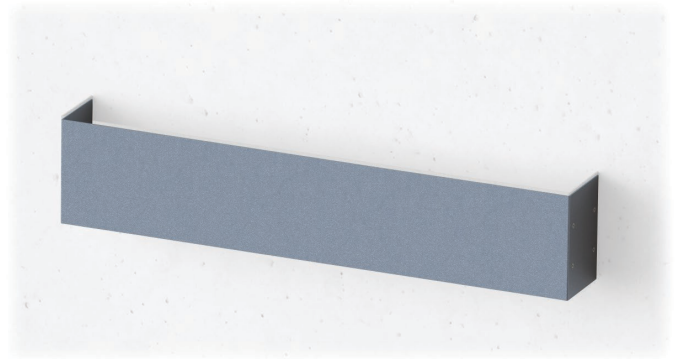

RUBICON
LIGHTING

**THEMISTO
WALL WASHER**

Features:

- Efficacy Of Up To 97lm/W*
- Typical Applications:
 - Decorative
 - Architectural Wall Accent Lighting
- Minimum Lumen Maintenance: 50 000h (L90B10)

Power Supply:	207 - 253V AC 50 - 60Hz				
Dimming:	Dali_1-10V (On Request)				
Colour Rendering Index:	CRI 80+				
Colour Consistency:	3-Step MacAdam				
Colour Temperature: (Kelvin / CCT)	● 4000K				
Beam Angle:	30° _ 60° _ 90° _ 110°				
Installation Type:	Surface Mounted				
Ingress Protection:	IP44				
IK Rating:	IK04				
Luminaire Colour:	● Grey				
Material:	Housing - Powder Coated Extruded Aluminium Diffuser - Extruded UV Stabilised & Frosted PMMA				
	Dimensions	Wattage (System)	CRI	Kelvin	Luminous Flux (Effective)
	605mm x 120mm x 82mm	12W	80+	4000K	4800Lm* (580lm Up And Down)

Dimensions:

Wall Mount Bracket

*E & O.E (Errors And Omissions Excepted)

*Due to the rapid development in LED technology the performance values, power consumption and lumen output levels stated above are subject to change without prior notice.