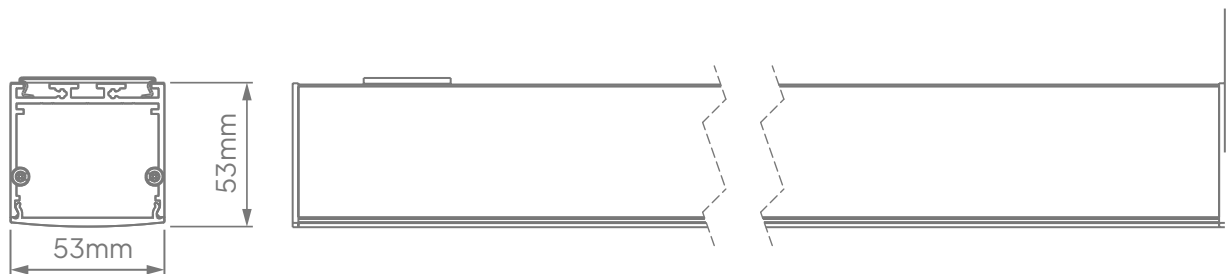

\*All lumen outputs stated above are based a nominal output that included a 10% light loss, this can vary depending on the optic used.

Light Source:	Dimensions	Wattage (System)	CRI	Kelvin	Luminous Flux (Effective)
	1500mm x 53mm x 53mm	45W	80+	4000K	5662Lm*
	1500mm x 53mm x 53mm	66W	80+	4000K	7866Lm*
	1500mm x 53mm x 53mm	81W	80+	4000K	9198Lm*
	1700mm x 53mm x 53mm	54W	80+	4000K	6794Lm*
	1700mm x 53mm x 53mm	79W	80+	4000K	9439Lm*
	1700mm x 53mm x 53mm	97W	80+	4000K	11038Lm*
	2300mm x 53mm x 53mm	72W	80+	4000K	9059Lm*
	2300mm x 53mm x 53mm	105W	80+	4000K	12585Lm*
	2300mm x 53mm x 53mm	130W	80+	4000K	14717Lm*
	2800mm x 53mm x 53mm	89W	80+	4000K	11324Lm*
	2800mm x 53mm x 53mm	131W	80+	4000K	15731Lm*
	2800mm x 53mm x 53mm	162W	80+	4000K	18396Lm*

**Light Distribution:**

60°

90°

110°

Oval 35° x 70°

\*E & O.E (Errors And Omissions Excepted)

\*Due to the rapid development in LED technology the performance values, power consumption and lumen output levels stated above are subject to change without prior notice.

\*All lumen outputs stated above are based a nominal output that included a 10% light loss, this can vary depending on the optic used.

**Dimensions:**

**Suspension Mount**

**Surface Mount**

\*E & O.E (Errors And Omissions Excepted)