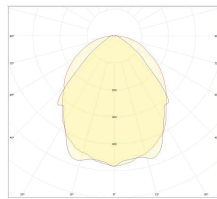

\*All lumen outputs stated above are based a nominal output that included a 10% light loss, this can vary depending on the optic used.

Light Source:	Dimensions	Wattage (System)	CRI	Kelvin	Luminous Flux (Effective)
	1500mm x 53mm x 53mm	45W	80+	4000K	5662Lm*
	1500mm x 53mm x 53mm	66W	80+	4000K	7866Lm*
	1500mm x 53mm x 53mm	81W	80+	4000K	9198Lm*
	1700mm x 53mm x 53mm	54W	80+	4000K	6794Lm*
	1700mm x 53mm x 53mm	79W	80+	4000K	9439Lm*
	1700mm x 53mm x 53mm	97W	80+	4000K	11038Lm*
	2300mm x 53mm x 53mm	72W	80+	4000K	9059Lm*
	2300mm x 53mm x 53mm	105W	80+	4000K	12585Lm*
	2300mm x 53mm x 53mm	130W	80+	4000K	14717Lm*
	2800mm x 53mm x 53mm	89W	80+	4000K	11324Lm*
	2800mm x 53mm x 53mm	131W	80+	4000K	15731Lm*
	2800mm x 53mm x 53mm	162W	80+	4000K	18396Lm*

**Light Distribution:**

60°

90°

110°

Oval 35° x 70°

\*E & O.E (Errors And Omissions Excepted)

\*Due to the rapid development in LED technology the performance values, power consumption and lumen output levels stated above are subject to change without prior notice.