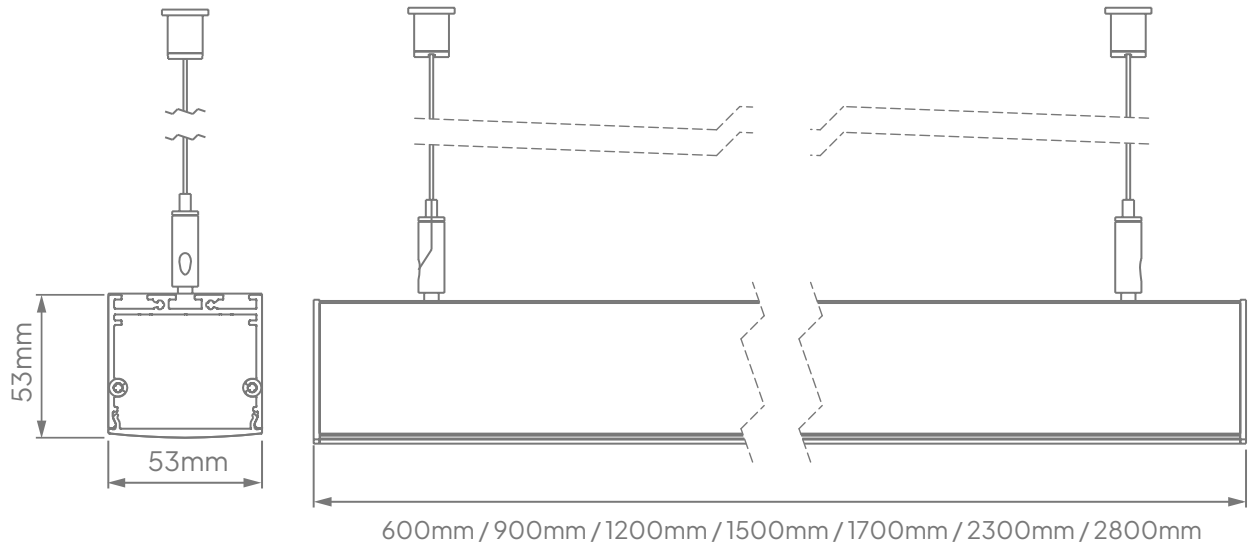

\*All lumen outputs stated above are based a nominal output that included a 10% light loss, this can vary depending on the optic used.

Light Source:	Dimensions	Wattage (System)	CRI	Kelvin	Luminous Flux (Effective)
	1500mm x 53mm x 53mm	45W	80+	4000K	5662Lm*
	1500mm x 53mm x 53mm	66W	80+	4000K	7866Lm*
	1500mm x 53mm x 53mm	81W	80+	4000K	9198Lm*
	1700mm x 53mm x 53mm	54W	80+	4000K	6794Lm*
	1700mm x 53mm x 53mm	79W	80+	4000K	9439Lm*
	1700mm x 53mm x 53mm	97W	80+	4000K	11038Lm*
	2300mm x 53mm x 53mm	72W	80+	4000K	9059Lm*
	2300mm x 53mm x 53mm	105W	80+	4000K	12585Lm*
	2300mm x 53mm x 53mm	130W	80+	4000K	14717Lm*
	2800mm x 53mm x 53mm	89W	80+	4000K	11324Lm*
	2800mm x 53mm x 53mm	131W	80+	4000K	15731Lm*
	2800mm x 53mm x 53mm	162W	80+	4000K	18396Lm*

**Light Distribution:**

60°

90°

110°

Oval 35° x 70°

\*E & O.E (Errors And Omissions Excepted)

\*Due to the rapid development in LED technology the performance values, power consumption and lumen output levels stated above are subject to change without prior notice.

\*All lumen outputs stated above are based a nominal output that included a 10% light loss, this can vary depending on the optic used.

**Dimensions:**

**Suspension Mount**

**Surface Mount**

\*E & O.E (Errors And Omissions Excepted)