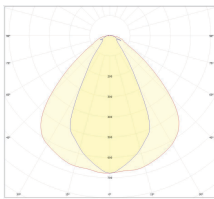

\*All lumen outputs stated above are based a nominal output that included a 10% light loss, this can vary depending on the optic used.

Light Source:	Dimensions	Wattage (System)	CRI	Kelvin	Luminous Flux (Effective)
	1500mm x 53mm x 53mm	45W	80+	4000K	5662Lm*
	1500mm x 53mm x 53mm	66W	80+	4000K	7866Lm*
	1500mm x 53mm x 53mm	81W	80+	4000K	9198Lm*
	1700mm x 53mm x 53mm	54W	80+	4000K	6794Lm*
	1700mm x 53mm x 53mm	79W	80+	4000K	9439Lm*
	1700mm x 53mm x 53mm	97W	80+	4000K	11038Lm*
	2300mm x 53mm x 53mm	72W	80+	4000K	9059Lm*
	2300mm x 53mm x 53mm	105W	80+	4000K	12585Lm*
	2300mm x 53mm x 53mm	130W	80+	4000K	14717Lm*
	2800mm x 53mm x 53mm	89W	80+	4000K	11324Lm*
	2800mm x 53mm x 53mm	131W	80+	4000K	15731Lm*
	2800mm x 53mm x 53mm	162W	80+	4000K	18396Lm*

**Light Distribution:**

60°

90°

110°

Oval 35° x 70°

\*E & O.E (Errors And Omissions Excepted)

\*Due to the rapid development in LED technology the performance values, power consumption and lumen output levels stated above are subject to change without prior notice.