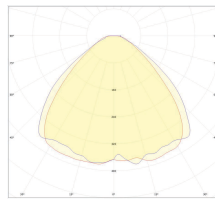

\*All lumen outputs stated above are based a nominal output that included a 10% light loss, this can vary depending on the optic used.

Light Source:	Dimensions	Wattage (System)	CRI	Kelvin	Luminous Flux (Effective)
	1500mm x 53mm x 53mm	45W	80+	4000K	5662Lm*
	1500mm x 53mm x 53mm	66W	80+	4000K	7866Lm*
	1500mm x 53mm x 53mm	81W	80+	4000K	9198Lm*
	1700mm x 53mm x 53mm	54W	80+	4000K	6794Lm*
	1700mm x 53mm x 53mm	79W	80+	4000K	9439Lm*
	1700mm x 53mm x 53mm	97W	80+	4000K	11038Lm*
	2300mm x 53mm x 53mm	72W	80+	4000K	9059Lm*
	2300mm x 53mm x 53mm	105W	80+	4000K	12585Lm*
	2300mm x 53mm x 53mm	130W	80+	4000K	14717Lm*
	2800mm x 53mm x 53mm	89W	80+	4000K	11324Lm*
	2800mm x 53mm x 53mm	131W	80+	4000K	15731Lm*
	2800mm x 53mm x 53mm	162W	80+	4000K	18396Lm*

**Light Distribution:**

60°

90°

110°

Oval 35° x 70°

\*E & O.E (Errors And Omissions Excepted)

\*Due to the rapid development in LED technology the performance values, power consumption and lumen output levels stated above are subject to change without prior notice.

\*All lumen outputs stated above are based a nominal output that included a 10% light loss, this can vary depending on the optic used.

**Dimensions:**

**Suspension Mount**

**Surface Mount**

\*E & O.E (Errors And Omissions Excepted)