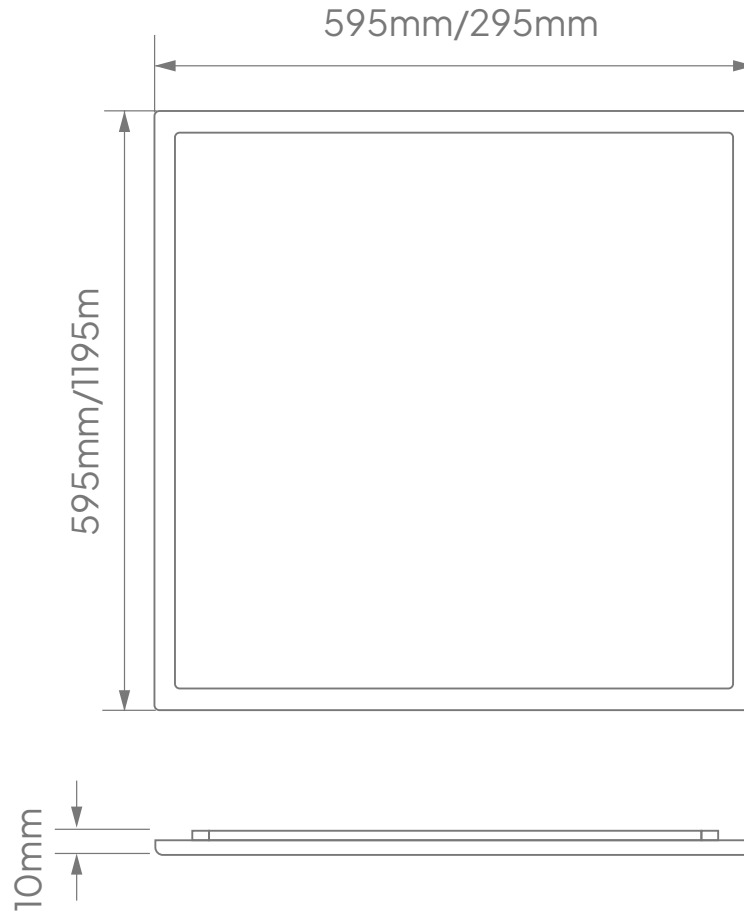

Power Supply:	220-240V AC 50 - 60Hz				
Operating Temperature Range: (Ta - Ambient)	- 20°C to 35°C				
Dimming:	Dali_1-10V (On Request)				
Colour Rendering Index:	CRI 80+				
Colour Consistency:	3-Step MacAdam				
Colour Temperature: (Kelvin / CCT)	<input checked="" type="radio"/> 4000K				
Beam Angle:	110°				
Installation Type:	<input type="checkbox"/> Surface Mounted With Clip • <input type="checkbox"/> Recess Mounted • <input type="checkbox"/> Suspension Mounted Kit				
Ingress Protection:	IP40				
Luminaire Colour:	<input type="radio"/> White				
Material:	<input type="checkbox"/> Powder Coated Aluminium <input type="checkbox"/> Polycarbonate Diffuser				
Diffuser Options:	<input type="checkbox"/> Opal <input type="checkbox"/> Honeycomb (UGR: <19)				
	Dimensions	Wattage (System)	CRI	Kelvin	Luminous Flux (Effective)
	595mm x 595mm x 10mm (6x6)	30W	80+	4000K	3600Lm*
	1195mm x 295mm x 10mm (12x3)	30W	80+	4000K	3600Lm*
	1195mm x 595mm x 10mm (12x6)	60W	80+	4000K	7200Lm*

*All lumen outputs stated above are based a nominal output that included a 10% light loss, this can vary depending on the optic used.

Dimensions:

*E & O.E (Errors And Omissions Excepted)

*Due to the rapid development in LED technology the performance values, power consumption and lumen output levels stated above are subject to change without prior notice.