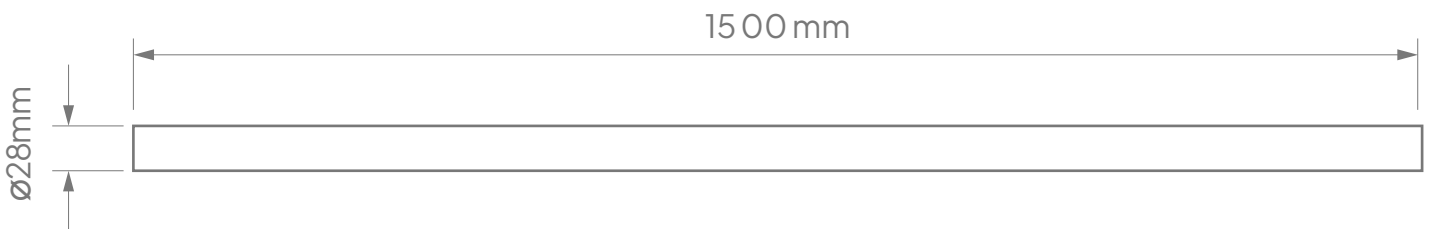

## T8 LED LAMP

**Features:**

- Efficacy Of Up To 100lm/W\*
- Mercury Free
- Low Energy Consumption
- 180° Beam Angle
- Minimum Lumen Maintenance: 25 000h

<b>Power Supply:</b>	220-240V   50 - 60Hz				
<b>Operating Temperature Range:</b> (Ta - Ambient)	- 20°C to 35°C				
<b>Colour Rendering Index:</b>	CRI 80+				
<b>Colour Consistency:</b>	6-Step MacAdam				
<b>Colour Temperature:</b> (Kelvin / CCT)	<input checked="" type="radio"/> 4000K				
<b>Beam Angle:</b>	180°				
<b>Installation Type:</b>	T8 LED Lamp				
<b>Ingress Protection:</b>	IP20				
<b>Luminaire Colour:</b>	<input type="radio"/> White				
	<b>Dimensions</b>	<b>Wattage (System)</b>	<b>CRI</b>	<b>Kelvin</b>	<b>Luminous Flux (Effective)</b>
	Ø28mm x 1500mm	24W	80+	4000K	2400Lm*

**Dimensions:**

\*E & O.E (Errors And Omissions Excepted)

\*Due to the rapid development in LED technology the performance values, power consumption and lumen output levels stated above are subject to change without prior notice.