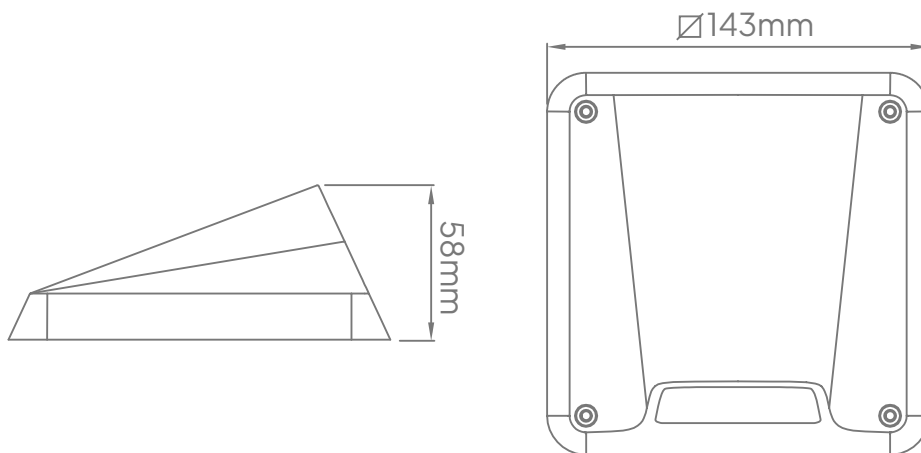

RUBICON
LIGHTING

SURA DUO

Features:

- Efficacy Of Up To 89lm/W*
- Diffuser Supplied With A Matt Finish
- Adjustable
- Minimum Lumen Maintenance: 50 000h (L70B30)

Power Supply:	220-240V AC 50 - 60Hz				
Colour Rendering Index:	CRI 80+				
Colour Consistency:	3-Step MacAdam				
Colour Temperature: (Kelvin / CCT)	● 3000K				
Beam Angle:	45°				
Installation Type:	Surface Mounted				
Ingress Protection:	IP65				
IK Rating:	IK10				
Luminaire Colour:	● Grey				
Material:	Body - Aluminium Diffuser - PMMA				
	Dimensions	Wattage (System)	CRI	Kelvin	Luminous Flux (Effective)
	143mm x 143mm x 58mm	2.1W	80+	3000K	188Lm*

Dimensions:

*E & O.E (Errors And Omissions Excepted)

*Due to the rapid development in LED technology the performance values, power consumption and lumen output levels stated above are subject to change without prior notice.