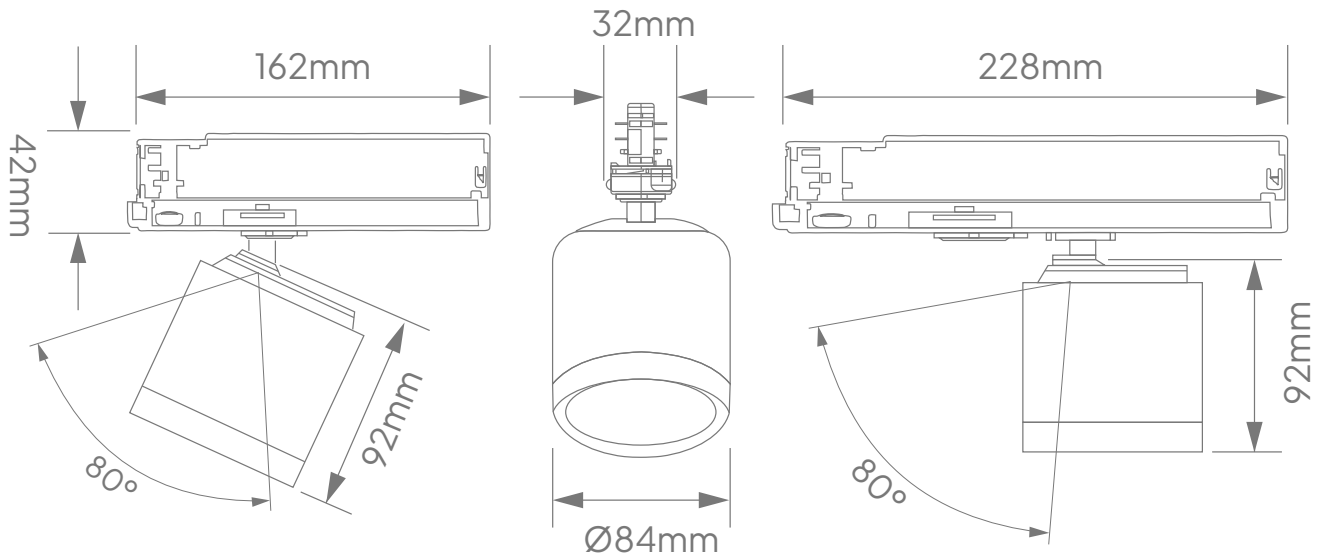

RUBICON
LIGHTING

Standard

Features:

- New Gen-6 COB
- Passive Cooling
- Tilt And Rotate Action
- Supplied With Protective Glass
- Minimum Lumen Maintenance: 50 000h (L80B10)

Power Supply:	220-240V AC 50 - 60Hz				
Operating Temperature Range: (Ta - Ambient)	- 20°C to 35°C				
Colour Rendering Index:	CRI 80+ _ CRI 90+				
Colour Consistency:	2-Step MacAdam				
Colour Temperature: (Kelvin / CCT)	<input type="radio"/> 2700K <input type="radio"/> 3500K <input type="radio"/> 5000K <input type="radio"/> 3000K <input type="radio"/> 4000K				
Beam Angle:	15° _ 20° _ 30° _ 50°				
Installation Type:	3-Phase Track				
Ingress Protection:	IP20				
Luminaire Colour:	<input type="radio"/> White <input checked="" type="radio"/> Black <input type="radio"/> Silver				
Material:	Housing - Powder Coated Die-Cast Aluminium				
	Dimensions	Wattage (System)	CRI	Kelvin	Luminous Flux (Effective)
	Ø84mm x 162mm	14W	80+	3000K	1975Lm*
	Ø84mm x 162mm	18W	80+	5000K	2750Lm*
	Ø84mm x 162mm	25W	90+	4000K	2900Lm*
	Ø84mm x 228mm	27W	80+	3000K	3550Lm*
	Ø84mm x 228mm	31W	80+	5000K	4075Lm*
	Ø84mm x 228mm	33W	90+	4000K	3575Lm*

*All lumen outputs stated above are based a nominal output that included a 10% light loss, this can vary depending on the optic used.

Dimensions:

*700mA to 850mA

*300mA to 650mA

*E & O.E (Errors And Omissions Excepted)