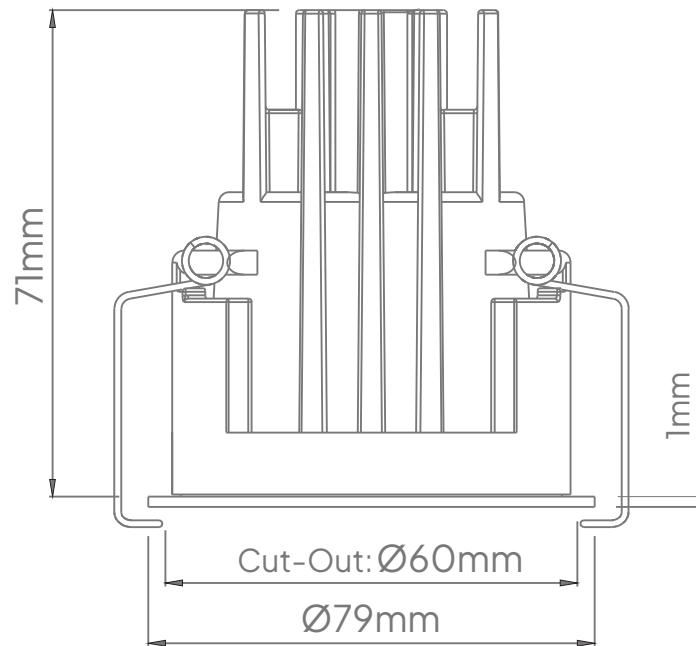

| | | | | | |
|---|---|-----------------------------|------------|---------------|--------------------------------------|
| Power Supply: | 220-240V AC 50 - 60Hz | | | | |
| Colour Rendering Index: | CRI 80+ _ CRI 90+ | | | | |
| Colour Consistency: | 2-Step MacAdam | | | | |
| Colour Temperature: (Kelvin / CCT) | <input checked="" type="radio"/> 3000K <input type="radio"/> 4000K | | | | |
| Beam Angle: | 15° _ 38° _ 60° | | | | |
| Installation Type: | Recessed, Ceiling Mounted Luminaire | | | | |
| Ingress Protection: | IP43 | | | | |
| Luminaire Colour: | *Please See Below | | | | |
| Material: | Housing - Powder Coated Aluminium | | | | |
| | Dimensions | Wattage (System) | CRI | Kelvin | Luminous Flux (Effective) |
| | Ø79mm x 71mm (Ø60mm Cutout) | 12W | 80+ | 3000K | 850Lm* |
| | Ø79mm x 71mm (Ø60mm Cutout) | 12W | 80+ | 4000K | 918Lm* |

*All lumen outputs stated above are based a nominal output that included a 10% light loss, this can vary depending on the optic used.

Dimensions:

*E & O.E (Errors And Omissions Excepted)

*Due to the rapid development in LED technology the performance values, power consumption and lumen output levels stated above are subject to change without prior notice.