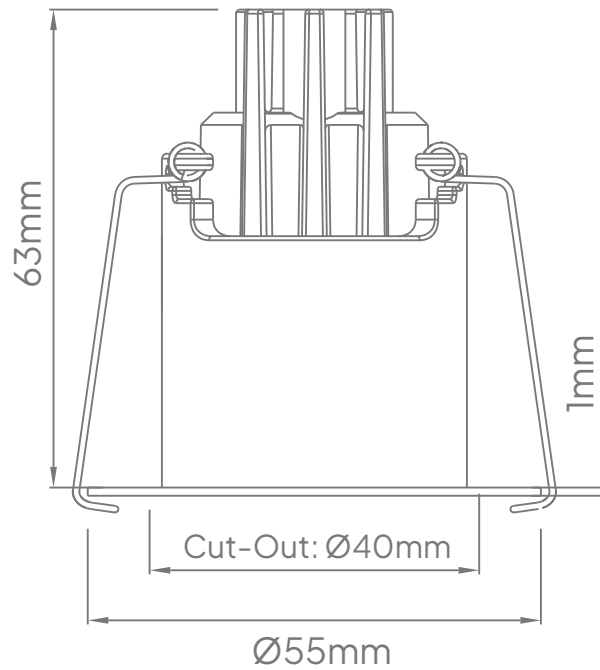

| | | | | | |
|---|---|-----------------------------|------------|---------------|--------------------------------------|
| Power Supply: | 220-240V AC 50 - 60Hz | | | | |
| Colour Rendering Index: | CRI 80+ _ CRI 90+ | | | | |
| Colour Consistency: | 2-Step MacAdam | | | | |
| Colour Temperature: (Kelvin / CCT) | <input checked="" type="radio"/> 3000K <input type="radio"/> 4000K | | | | |
| Beam Angle: | 18° | | | | |
| Installation Type: | Recessed, Ceiling Mounted Luminaire | | | | |
| Ingress Protection: | IP43 | | | | |
| Luminaire Colour: | *Please See Below | | | | |
| Material: | Housing - Powder Coated Aluminium | | | | |
| | Dimensions | Wattage (System) | CRI | Kelvin | Luminous Flux (Effective) |
| | Ø55mm x 63mm (Ø40mm Cut-Out) | 8W | 80+ | 3000K | 850Lm* |
| | Ø55mm x 63mm (Ø40mm Cut-Out) | 12W | 90+ | 4000K | 918Lm* |

*All lumen outputs stated above are based a nominal output that included a 10% light loss, this can vary depending on the optic used.

Dimensions:

*E & O.E (Errors And Omissions Excepted)

*Due to the rapid development in LED technology the performance values, power consumption and lumen output levels stated above are subject to change without prior notice.