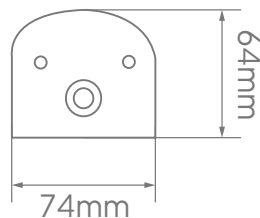

RUBICON
LIGHTING

SAXA TRI-PROOF

Features:

- Efficacy Of Up To 120lm/W*
- Easy Replacement And Installation
- Can Be Used As Either Side Or Back Cable Entry
- Minimum Lumen Maintenance: 50 000h (L80B10)

Power Supply:	220 - 240V AC 50 - 60Hz				
Operating Temperature Range: (Ta - Ambient)	-36°C to + 45°C				
Colour Rendering Index:	CRI 83+				
Colour Consistency:	3-Step MacAdam				
Colour Temperature: (Kelvin / CCT)	● 2700K ● 4000K ● 6500K ● 3000K ● 5000K				
Beam Angle:	110°				
Installation Type:	Surface Mounted				
Ingress Protection:	IP65				
IK Rating:	IK10				
Luminaire Colour:	<input type="radio"/> White				
Material:	Housing - Aluminium Diffuser - Shock & Pressure Proof Polycarbonate				
	Dimensions	Wattage (System)	CRI	Kelvin	Luminous Flux (Effective)
	613mm x 74mm x 64mm	18W	83+	4000K	2160Lm*
	1175mm x 74mm x 64mm	36W	83+	4000K	4320Lm*
	1456mm x 74mm x 64mm	54W	83+	4000K	6480Lm*

Dimensions:

*E & O.E (Errors And Omissions Excepted)

*Due to the rapid development in LED technology the performance values, power consumption and lumen output levels stated above are subject to change without prior notice.