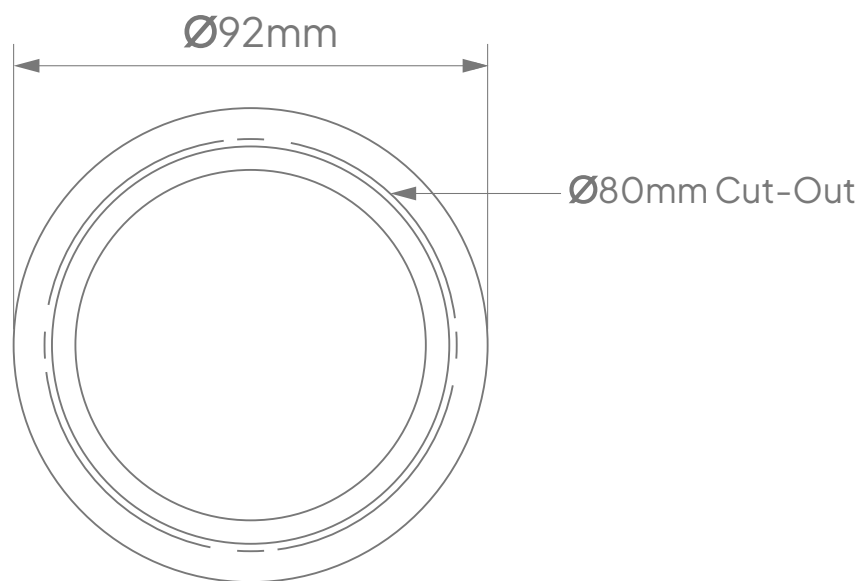

Dimensions:

*E & O.E (Errors And Omissions Excepted)

*Subject to change without prior notice.