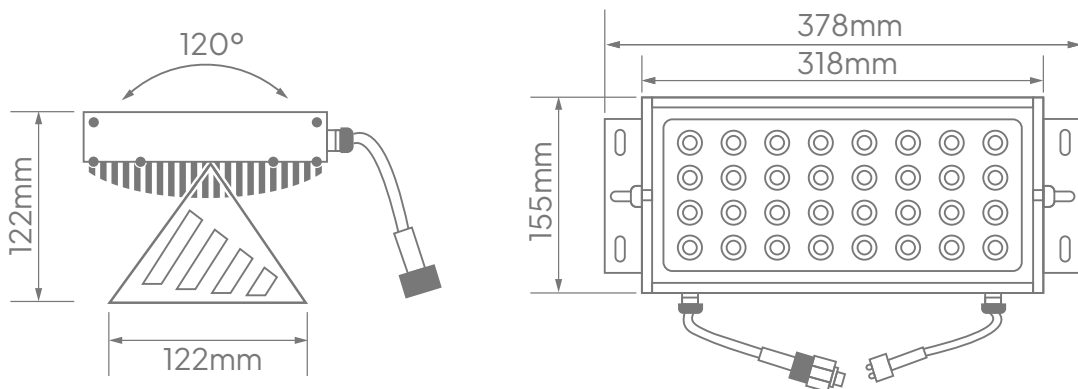

RUBICON

LIGHTING

RAY

Features:

- Efficacy Of Up To 83lm/W*
- Adjustable Tilt
- Available In RGB
- Minimum Lumen Maintenance: 50 000h (L70B30)

Power Supply:	220-240AC 50 - 60Hz				
Colour Rendering Index:	CRI 80+				
Colour Consistency:	3-Step MacAdam				
Colour Temperature: (Kelvin / CCT)	● 3000K ● ● ● RGB ● 4000K				
Beam Angle:	25°				
Installation Type:	Surface Mounted				
Ingress Protection:	IP65				
IK Rating:	IK06				
Luminaire Colour:	● Anodized Aluminium				
Material:	Body - Aluminium Alloy Diffuser - Clear Protective Glass				
	Dimensions	Wattage (System)	CRI	Kelvin	Luminous Flux (Effective)
	155mm x 378mm x 122mm	48W	80+	3000K	3500Lm*
	155mm x 378mm x 122mm	48W	80+	4000K	4000Lm*
	155mm x 378mm x 122mm	60W	-	RGB	2500Lm*

Dimensions:

*E & O.E (Errors And Omissions Excepted)

*Due to the rapid development in LED technology the performance values, power consumption and lumen output levels stated above are subject to change without prior notice.