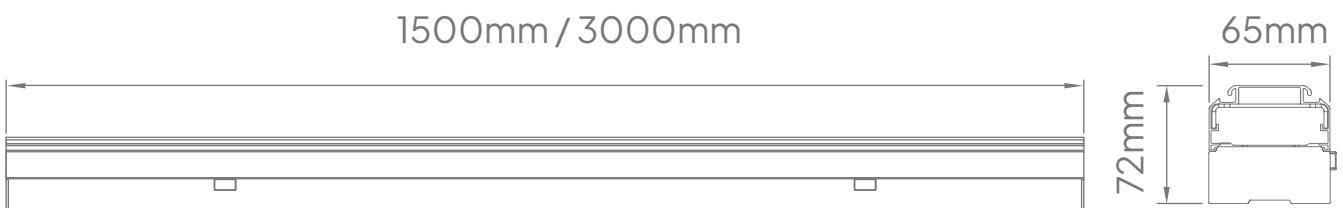

RUBICON
LIGHTING

PROXIMUS

Features:

- Efficacy Of Up To 170lm/W*
- UGR: <16
- Emergency Backup Option Available (On Request)
- Modular Design
- Easy Installation
- Minimum Lumen Maintenance: 50 000h (L80B10)

Power Supply:	220-240V AC 50 - 60Hz				
Operating Temperature Range: (Ta - Ambient)	- 20°C to +40°C				
Dimming:	Dali_1-10V (On Request)				
Colour Rendering Index:	CRI 80+				
Colour Consistency:	4-Step MacAdam				
Colour Temperature: (Kelvin / CCT)	<input checked="" type="radio"/> 3000K <input type="radio"/> 5000K <input type="radio"/> 4000K				
Beam Angle:	25° _ 60° _ 90° _ Asymmetric _ Double Asymmetric				
Installation Type:	• Surface • Suspension				
Ingress Protection:	IP20				
IK Rating:	IK05				
Luminaire Colour:	<input type="radio"/> White				
Material:	Housing - Powder Coated Extruded Aluminium Diffuser - PMMA				
	Dimensions	Wattage (System)	CRI	Kelvin	Luminous Flux (Effective)
	1500mm x 65mm x 72mm	33W	80+	4000K	5500Lm*
	1500mm x 65mm x 72mm	48W	80+	4000K	8000Lm*
	3000mm x 65mm x 72mm	97W	80+	4000K	16000Lm*
	3000mm x 65mm x 72mm	127W	80+	4000K	21000Lm*

Dimensions:

*E & O.E (Errors And Omissions Excepted)

*Due to the rapid development in LED technology the performance values, power consumption and lumen output levels stated above are subject to change without prior notice.