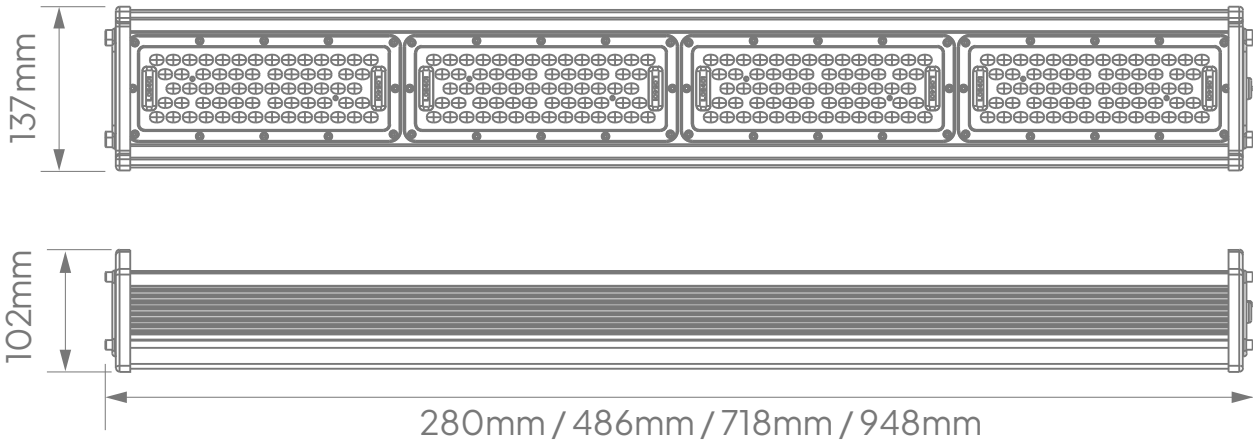

RUBICON
LIGHTING

NESO

Features:

- Efficacy Of Up To 135lm/W*
- Waterproofing Gasket
- Minimum Lumen Maintenance: 50 000h (L80B10)

Power Supply:	220-240V AC 50 - 60Hz				
Operating Temperature Range: (Ta - Ambient)	-30°C to +50°C				
Dimming:	Dali_1-10V (On Request)				
Colour Rendering Index:	CRI 70+ _ CRI 80+				
Colour Consistency:	3-Step MacAdam				
Colour Temperature: (Kelvin / CCT)	<input checked="" type="radio"/> 3000K <input type="radio"/> 5000K <input type="radio"/> 4000K				
Beam Angle:	30°x70° _ 60°x90° _ 40°x130° _ 90° _120°				
Control Options:	<input type="checkbox"/> Daylight Sensor Control <input type="checkbox"/> Motion Sensor <input type="checkbox"/> Zigbee Wireless Control				
Installation Type:	<input type="checkbox"/> Cable Suspension Mounted <input type="checkbox"/> Mobile Ceiling Mounted <input type="checkbox"/> Fixed Ceiling Mounted				
Ingress Protection:	IP65				
IK Rating:	IK10				
Luminaire Colour:	<input checked="" type="radio"/> Black				
Material:	Body - Powder Coated Aluminium Alloy Polycarbonate Opal Lens				
	Dimensions	Wattage (System)	CRI	Kelvin	Luminous Flux (Effective)
	280mm x 137mm x 102mm	50W	70+	5000K	6750Lm*
	486mm x 137mm x 102mm	100W	70+	5000K	13500Lm*
	718mm x 137mm x 102mm	150W	70+	5000K	20250Lm*
	948mm x 137mm x 102mm	200W	70+	5000K	27000Lm*

*All lumen outputs stated above are based a nominal output that included a 10% light loss, this can vary depending on the optic used.

Dimensions:

*E & O.E (Errors And Omissions Excepted)

*Due to the rapid development in LED technology the performance values, power consumption and lumen output levels stated above are subject to change without prior notice.