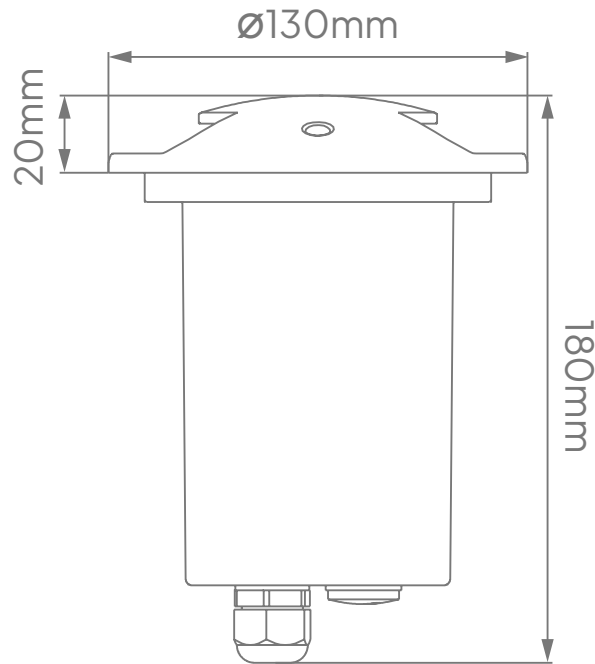

RUBICON
LIGHTING

MIRA

Features:

- Efficacy Of Up To 128lm/W*
- Multiple Light Distribution Options
- Minimum Lumen Maintenance: 50 000h (L70B30)

Power Supply:	220-240V AC 50 - 60Hz					
Colour Rendering Index:	CRI 80+					
Colour Consistency:	3-Step MacAdam					
Colour Temperature: (Kelvin / CCT)	● 3700K ● 4000K					
Installation Type:	Recessed, Ground					
IK Rating:	IK10					
Ingress Protection:	IP67					
Luminaire Colour:	● Grey					
Material:	Body - Aluminium & Technopolymer Diffuser - Polycarbonate					
	Dimensions	Light Distribution	Wattage (System)	CRI	Kelvin	Luminous Flux (Effective)
	Ø130mm x 180mm	1	0.5W	80+	4000K	64Lm*
	Ø130mm x 180mm	2	1W	80+	4000K	128Lm*
	Ø130mm x 180mm	4	1.2W	80+	4000K	128Lm*

*All lumen outputs stated above are based a nominal output that included a 10% light loss, this can vary depending on the optic used.

Dimensions:

*E & O.E (Errors And Omissions Excepted)

*Due to the rapid development in LED technology the performance values, power consumption and lumen output levels stated above are subject to change without prior notice.