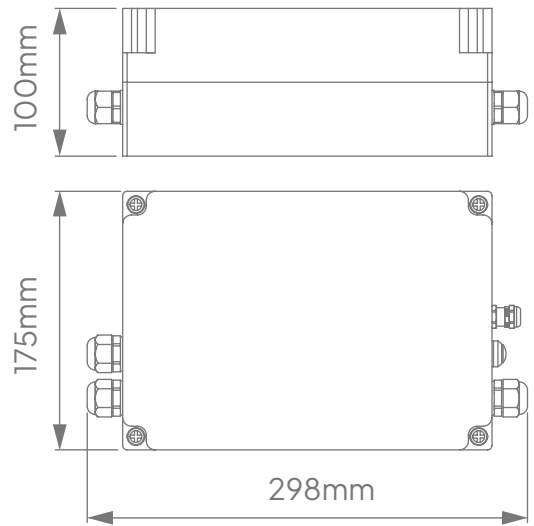

RUBICON
LIGHTING

**MAXIMUS ROUND
RGB 130**

Features:

- Inox AISI 316 Stainless Steel
- Coastal Quality
- Adjustable Beam Tilt
- Minimum Lumen Maintenance: 50 000h (L70B30)

Power Supply:	24V DC		
LED-Module	RGB		
Installation Type:	Recessed, Ground		
Beam Angle:	25° _ 45° Diffuser Filter		
Ingress Protection:	IP67		
IK Rating:	IK10		
Dimensions:	Ø130mm x 90mm		
Material:	Body - Stainless Steel & Aluminium Diffuser - Tempered Glass		
	Dimensions	Wattage (System)	Luminous Flux (Effective)
	Ø130mm x 90mm	6W	240Lm*

Dimensions:

150W

SLAVE RGB

IP56
rating

Features:

- Multi-Voltage Electronic Gear Included
- Colour Selection Remote Control Included

Dimensions:

150W