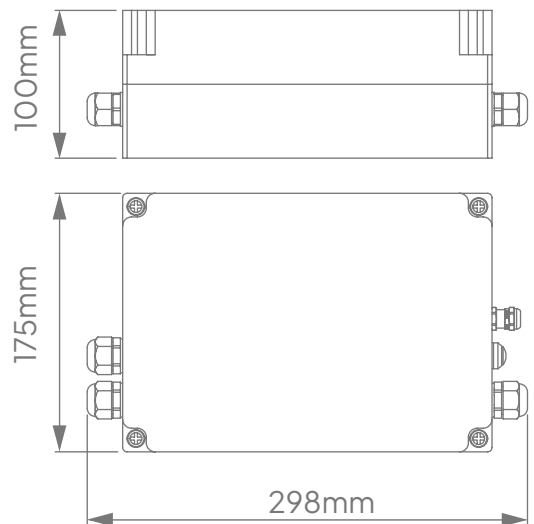

RUBICON
LIGHTING

**MAXIMUS ROUND
RGB 130**

Features:

- Inox AISI 316 Stainless Steel
- Coastal Quality
- Adjustable Beam Tilt
- Minimum Lumen Maintenance: 50 000h (L70B30)

Power Supply:	24V DC		
LED-Module	RGB		
Installation Type:	Recessed, Ground		
Beam Angle:	25° _ 45° Diffuser Filter		
Ingress Protection:	IP67		
IK Rating:	IK10		
Dimensions:	Ø130mm x 90mm		
Material:	Body - Stainless Steel & Aluminium Diffuser - Tempered Glass		
	Dimensions	Wattage (System)	Luminous Flux (Effective)
	Ø130mm x 90mm	6W	240Lm*

Dimensions:

150W

SLAVE RGB

IP56
rating

Features:

- Multi-Voltage Electronic Gear Included
- Colour Selection Remote Control Included

Dimensions:

150W