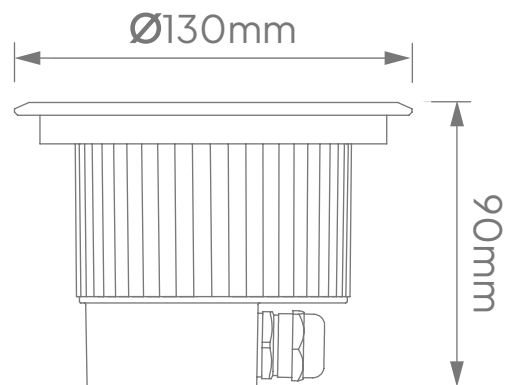

RUBICON
LIGHTING

**MAXIMUS ROUND
RGB 130**

Features:

- Inox AISI 316 Stainless Steel
- Coastal Quality
- Adjustable Beam Tilt
- Minimum Lumen Maintenance: 50 000h (L70B30)

Power Supply:	24V DC		
LED-Module	RGB		
Installation Type:	Recessed, Ground		
Beam Angle:	25° _ 45° Diffuser Filter		
Ingress Protection:	IP67		
IK Rating:	IK10		
Dimensions:	Ø130mm x 90mm		
Material:	Body - Stainless Steel & Aluminium Diffuser - Tempered Glass		
	Dimensions	Wattage (System)	Luminous Flux (Effective)
	Ø130mm x 90mm	6W	240Lm*

**RGB control unit required, please see next page.*

Includes:

Dimensions:

*E & O.E (Errors And Omissions Excepted)

*Due to the rapid development in LED technology the performance values, power consumption and lumen output levels stated above are subject to change without prior notice.

Dimensions:

150W

SLAVE RGB

IP56
rating

Features:

- Multi-Voltage Electronic Gear Included
- Colour Selection Remote Control Included

Dimensions:

150W