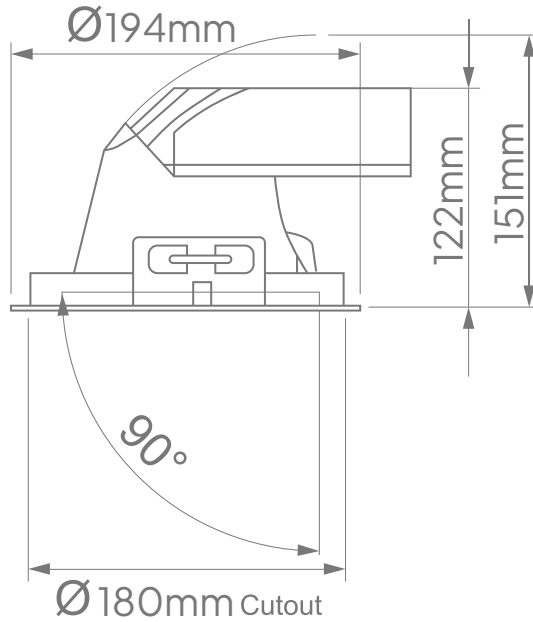

Dimensions:

*E & O.E (Errors And Omissions Excepted)

*Due to the rapid development in LED technology the performance values, power consumption and lumen output levels stated above are subject to change without prior notice.

*All lumen outputs stated above are based a nominal output that included a 10% light loss, this can vary depending on the optic used.