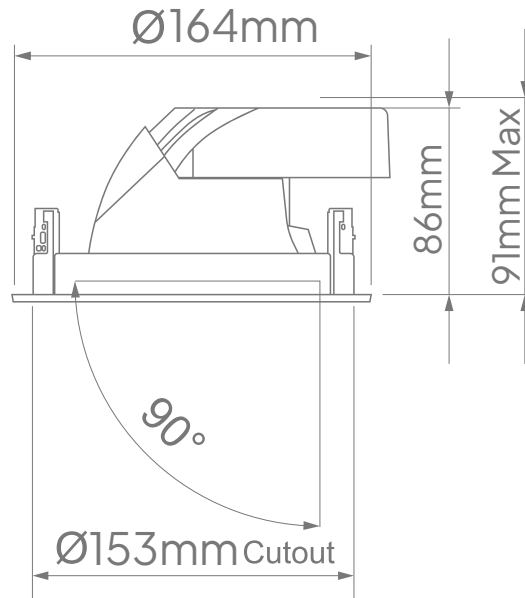

Power Supply:	220-240V AC 50 - 60Hz				
Operating Temperature Range: (Ta - Ambient)	- 20°C to 35°C				
Dimming:	Dali_1-10V (On Request)				
Colour Rendering Index:	CRI 80+ _ CRI 90+ _ CRI 97+ _				
Colour Consistency:	2-Step MacAdam				
Colour Temperature: (Kelvin / CCT)	● 2700K ● 3500K ● 5000K ● 3000K ● 4000K				
Beam Angle:	15° _ 20° _ 30° _ 50°				
Installation Type:	Recessed, Ceiling Mounted Luminaire				
Ingress Protection:	IP20				
Luminaire Colour:	<input type="radio"/> White <input checked="" type="radio"/> Black <input type="radio"/> Silver				
Material:	Housing - Powder Coated Aluminium				
	Dimensions	Wattage (System)	CRI	Kelvin	Luminous Flux (Effective)
	Ø164mm x 86mm (Ø153mm Cutout)	17W	80+	3000K	2425Lm*
	Ø164mm x 86mm (Ø153mm Cutout)	17W	80+	4000K	2500Lm*
	Ø164mm x 86mm (Ø153mm Cutout)	17W	90+	3500K	2000Lm*
	Ø164mm x 86mm (Ø153mm Cutout)	25W	80+	3000K	3350Lm*
	Ø164mm x 86mm (Ø153mm Cutout)	25W	80+	4000K	3450Lm*
	Ø164mm x 86mm (Ø153mm Cutout)	25W	90+	3500K	2750Lm*

*All lumen outputs stated above are based a nominal output that included a 10% light loss, this can vary depending on the optic used.

Dimensions:

*E & O.E (Errors And Omissions Excepted)

*Due to the rapid development in LED technology the performance values, power consumption and lumen output levels stated above are subject to change without prior notice.