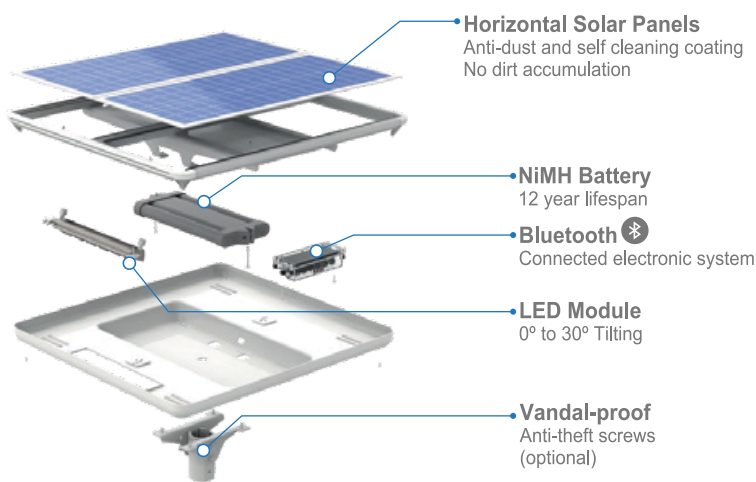

Exploded View: