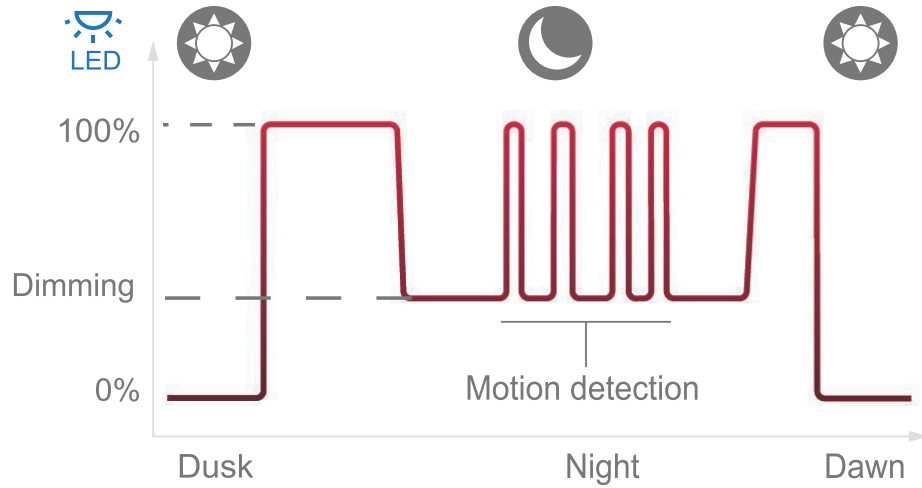

RUBICON
LIGHTING

GEMINI

Features:

- Efficacy Of Up To 164Lm/ W*
- 12 Year Battery Lifespan
- 25 Year Photovoltaic Panel Lifespan
- Cellphone Based Monitoring
- Built In Motion Sensor
- Optional Off Site Monitoring & Communication
- Resistant To Extreme Climates
- Plug And Play Installation
- Minimum Lumen Maintenance: 50 000h

Exploded View:

Lighting Performance:

*E & O.E (Errors And Omissions Excepted)

*Due to the rapid development in LED technology the performance values, power consumption and lumen output levels stated above are subject to change without prior notice.

*All lumen outputs stated above are based a nominal output that included a 10% light loss, this can vary depending on the optic used.

Lighting Control:

Dimensions:

*E & O.E (Errors And Omissions Excepted)