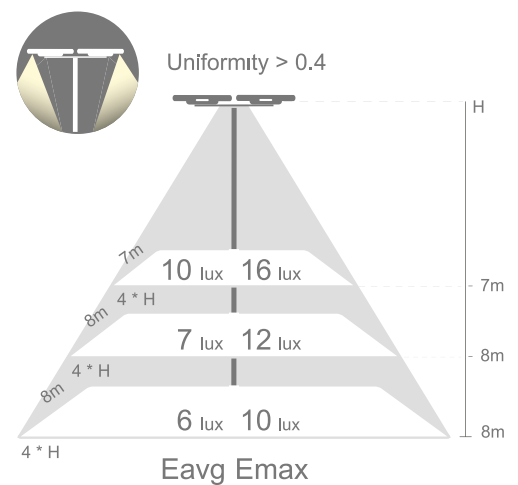

Lighting Performance:

*E & O.E (Errors And Omissions Excepted)

*Due to the rapid development in LED technology the performance values, power consumption and lumen output levels stated above are subject to change without prior notice.

*All lumen outputs stated above are based a nominal output that included a 10% light loss, this can vary depending on the optic used.