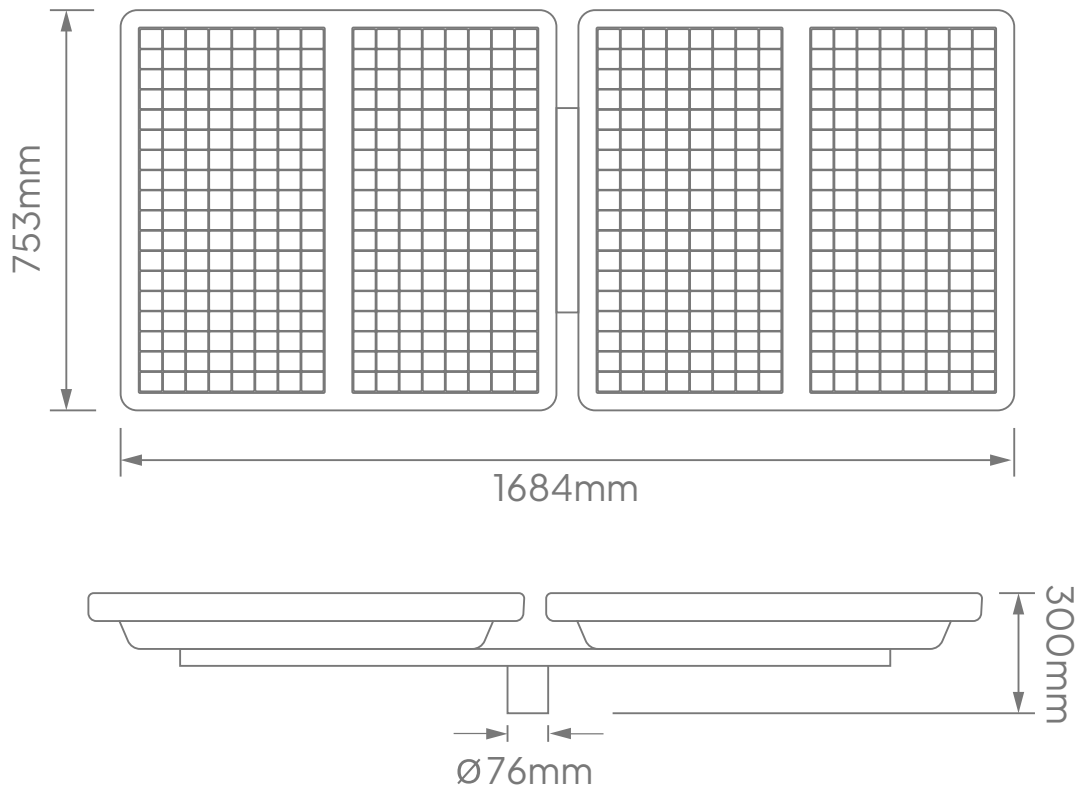

*All lumen outputs stated above are based a nominal output that included a 10% light loss, this can vary depending on the optic used.

Lighting Control:

Dimensions:

*E & O.E (Errors And Omissions Excepted)