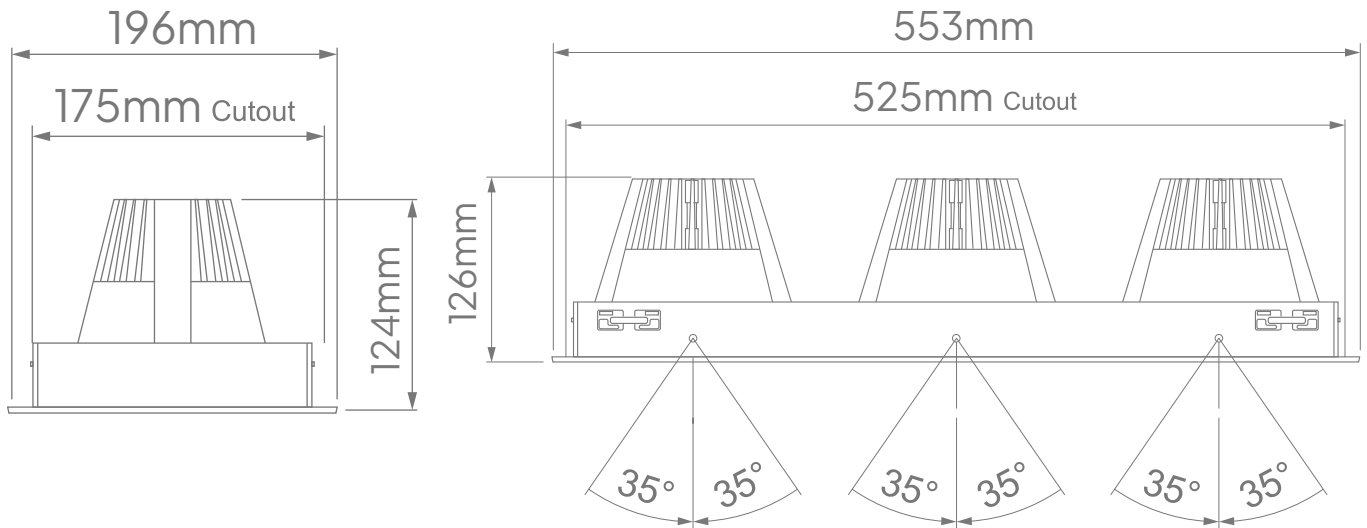

Dimensions:

*E & O.E (Errors And Omissions Excepted)

*Due to the rapid development in LED technology the performance values, power consumption and lumen output levels stated above are subject to change without prior notice.

*All lumen outputs stated above are based a nominal output that included a 10% light loss, this can vary depending on the optic used.