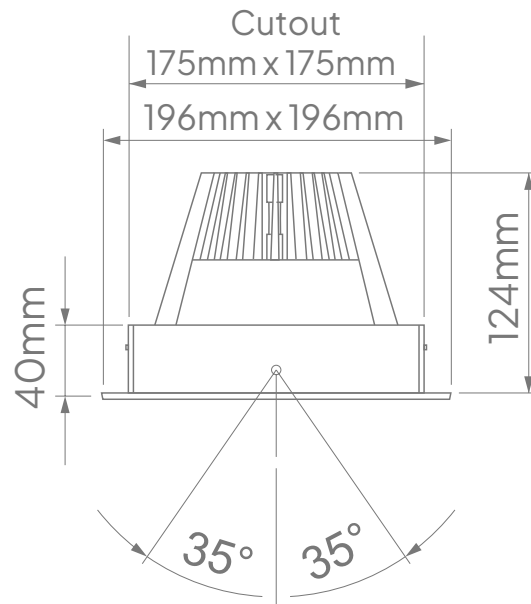

Dimensions:

*E & O.E (Errors And Omissions Excepted)

*Due to the rapid development in LED technology the performance values, power consumption and lumen output levels stated above are subject to change without prior notice.

*All lumen outputs stated above are based a nominal output that included a 10% light loss, this can vary depending on the optic used.