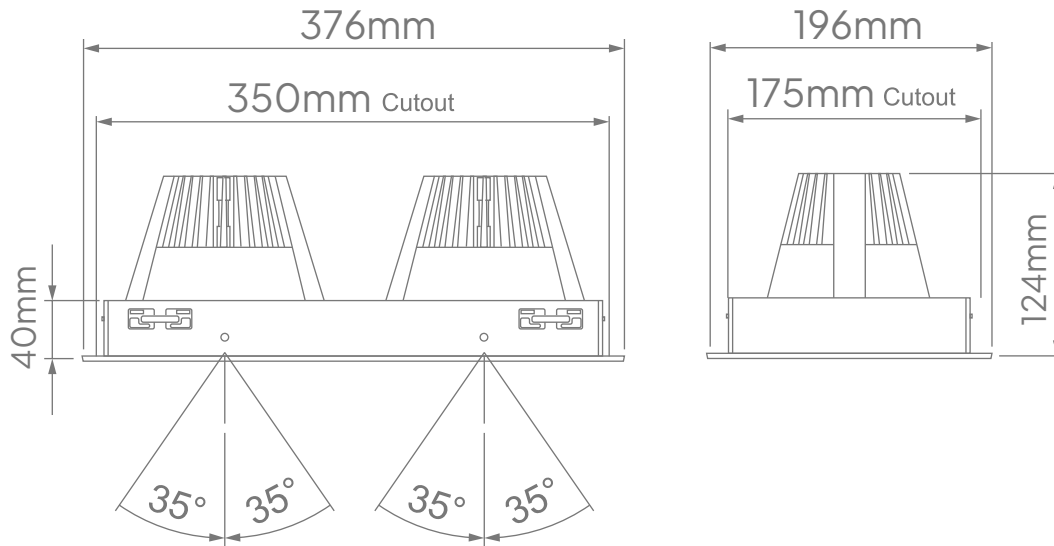

Dimensions:

*E & O.E (Errors And Omissions Excepted)

*Due to the rapid development in LED technology the performance values, power consumption and lumen output levels stated above are subject to change without prior notice.

*All lumen outputs stated above are based a nominal output that included a 10% light loss, this can vary depending on the optic used.