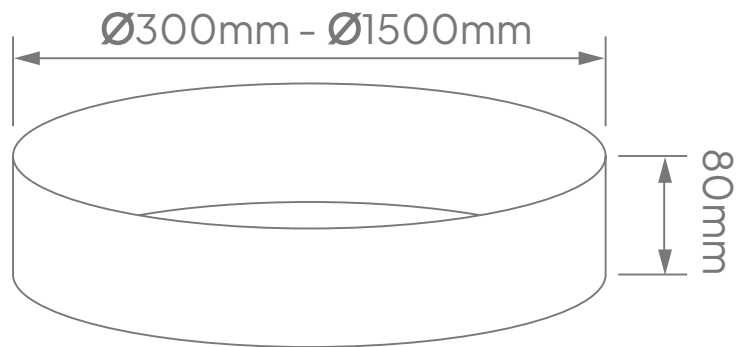

RUBICON
LIGHTING

DRACONIS 80

Features:

- No Flicker
- Efficacy Of Up To 100Lm/W*
- Remote Driver
- Tunable White
- Colour Coded Ceiling Cups (On Request)
- Minimum Lumen Maintenance: 50 000h (L80B20)

Power Supply:	207 - 253V AC 50 - 60Hz				
Operating Temperature Range: (Ta - Ambient)	-20°C to 35°C				
Colour Rendering Index:	CRI 80+ _ CRI 90+_ CRI 95+				
Dimming:	Dali (On Request)				
Colour Consistency:	3-Step MacAdam				
Colour Temperature: (Kelvin / CCT)	<input type="radio"/> 3000K <input type="radio"/> 6000K <input type="radio"/> 4000K		Tunable White <input type="radio"/> 2700K - <input type="radio"/> 5700K		
Beam Angle:	110°				
Installation Type:	Suspension (Ceiling Cups On Request)				
Ingress Protection:	IP20				
IK Rating:	IK06				
Luminaire Colour:	<input type="radio"/> White <input checked="" type="radio"/> Black <input type="radio"/> Custom Colours Available (On Request)				
Material:	Body - Powder coated laser cut and roll formed mild steel Diffuser - 3mm Opalized PMMA				
	Dimensions	Wattage (System)	CRI	Kelvin	Luminous Flux (Effective)
	Ø300mm x 80mm	4.8W	80+	4000K	600Lm*
	Ø450mm x 80mm	12W	80+	4000K	1500Lm*
	Ø600mm x 80mm	24W	80+	4000K	3000Lm*
	Ø800mm x 80mm	39W	80+	4000K	4860Lm*
	Ø1000mm x 80mm	68W	80+	4000K	8400Lm*
	Ø1200mm x 80mm	92W	80+	4000K	11400Lm*
	Ø1500mm x 80mm	149W	80+	4000K	18600Lm*

*All lumen outputs stated above are based a nominal output that included a 10% light loss, this can vary depending on the optic used.

Light Distribution:

110°

Dimensions:

*E & O.E (Errors And Omissions Excepted)