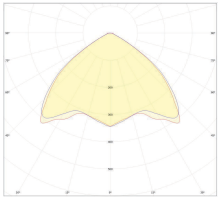

RUBICON
LIGHTING

DRACONIS 80

Features:

- No Flicker
- Efficacy Of Up To 100Lm/W*
- Remote Driver
- Tunable White
- Colour Coded Ceiling Cups (On Request)
- Minimum Lumen Maintenance: 50 000h (L80B20)

Power Supply:	207 - 253V AC 50 - 60Hz				
Operating Temperature Range: (Ta - Ambient)	-20°C to 35°C				
Colour Rendering Index:	CRI 80+ _ CRI 90+_ CRI 95+				
Dimming:	Dali (On Request)				
Colour Consistency:	3-Step MacAdam				
Colour Temperature: (Kelvin / CCT)	<input type="radio"/> 3000K <input type="radio"/> 6000K <input type="radio"/> 4000K		Tunable White <input type="radio"/> 2700K - <input type="radio"/> 5700K		
Beam Angle:	110°				
Installation Type:	Suspension (Ceiling Cups On Request)				
Ingress Protection:	IP20				
IK Rating:	IK06				
Luminaire Colour:	<input type="radio"/> White <input checked="" type="radio"/> Black <input type="radio"/> Custom Colours Available (On Request)				
Material:	Body - Powder coated laser cut and roll formed mild steel Diffuser - 3mm Opalized PMMA				
	Dimensions	Wattage (System)	CRI	Kelvin	Luminous Flux (Effective)
	Ø300mm x 80mm	4.8W	80+	4000K	600Lm*
	Ø450mm x 80mm	12W	80+	4000K	1500Lm*
	Ø600mm x 80mm	24W	80+	4000K	3000Lm*
	Ø800mm x 80mm	39W	80+	4000K	4860Lm*
	Ø1000mm x 80mm	68W	80+	4000K	8400Lm*
	Ø1200mm x 80mm	92W	80+	4000K	11400Lm*
	Ø1500mm x 80mm	149W	80+	4000K	18600Lm*

*All lumen outputs stated above are based a nominal output that included a 10% light loss, this can vary depending on the optic used.

Light Distribution:

110°

Dimensions:

*E & O.E (Errors And Omissions Excepted)