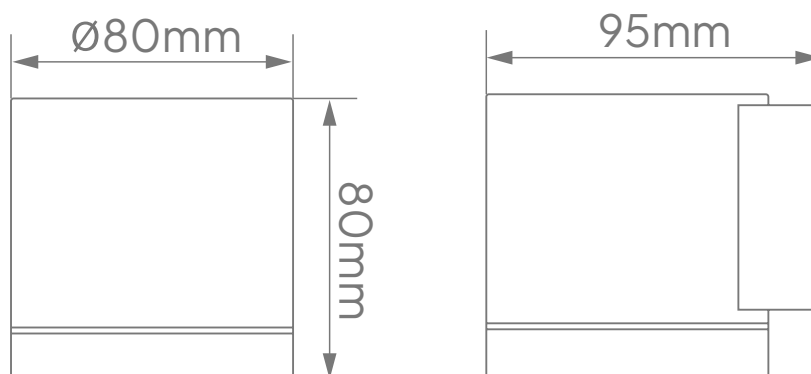

**RUBICON**  
LIGHTING

**CORT 80**

**Features:**

- Phase-Cut Dim
- Minimum Lumen Maintenance: 50 000h (L80B10)

<b>Power Supply:</b>	220-240V AC   50 - 60Hz				
<b>Colour Rendering Index:</b>	CRI 80+				
<b>Dimming:</b>	Available (On Request)				
<b>Colour Consistency:</b>	3-Step MacAdam				
<b>Colour Temperature: (Kelvin / CCT)</b>	● 3000K				
<b>Beam Angle:</b>	38°				
<b>Installation Type:</b>	Surface Mounted				
<b>Ingress Protection:</b>	IP65				
<b>Luminaire Colour:</b>	○ White ● Black ● Light Grey ● Dark Grey				
<b>Material:</b>	Body - Powder Coated Aluminium Diffuser - Tempered Glass				
	<b>Dimensions</b>	<b>Wattage (System)</b>	<b>CRI</b>	<b>Kelvin</b>	<b>Luminous Flux (Effective)</b>
	Ø80mm x 80mm x 95mm	8W	80+	3000K	480Lm*

**Dimensions:**

\*E & O.E (Errors And Omissions Excepted)

\*Due to the rapid development in LED technology the performance values, power consumption and lumen output levels stated above are subject to change without prior notice.