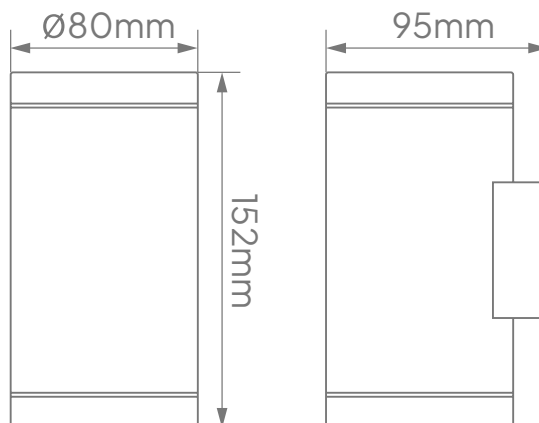

RUBICON
LIGHTING

CORT 152

Features:

- Phase-Cut Dim
- Up & Down Light
- Minimum Lumen Maintenance: 50 000h (L80B10)

Power Supply:	220-240V AC 50 - 60Hz				
Colour Rendering Index:	CRI 80+				
Dimming:	Available (On Request)				
Colour Consistency:	3-Step MacAdam				
Colour Temperature: (Kelvin / CCT)	● 3000K				
Beam Angle:	38°				
Installation Type:	Surface Mounted				
Ingress Protection:	IP65				
Luminaire Colour:	○ White ● Black ● Light Grey ● Dark Grey				
Material:	Body - Powder Coated Aluminium Diffuser - Tempered Glass				
	Dimensions	Wattage (System)	CRI	Kelvin	Luminous Flux (Effective)
	Ø80mm x 152mm x 95mm	2x 8W	80+	3000K	2x 480Lm*

Dimensions:

*E & O.E (Errors And Omissions Excepted)

*Due to the rapid development in LED technology the performance values, power consumption and lumen output levels stated above are subject to change without prior notice.