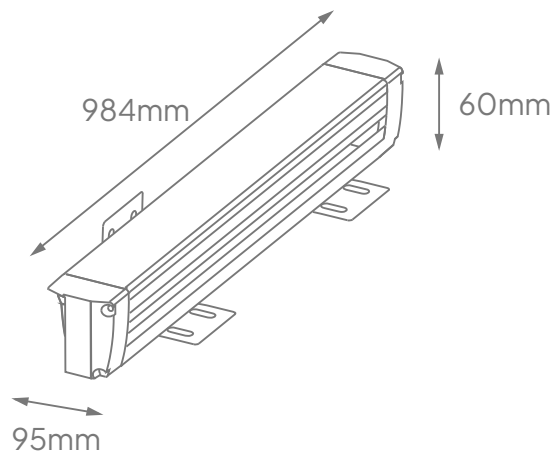

RUBICON
LIGHTING

**CONVERT
LARGE**

Features:

- Adjustable Tilt
- Minimum Lumen Maintenance: 50 000h (L70B30)

Power Supply:	220-240V AC 50 - 60Hz				
Colour Rendering Index:	CRI 80+				
Colour Consistency:	3-Step MacAdam				
Colour Temperature: (Kelvin / CCT)	<input checked="" type="radio"/> 3000K <input type="radio"/> 4000K				
Beam Angle:	40° x16°				
Installation Type:	Surface Mounted				
Ingress Protection:	IP65				
IK Rating:	IK03				
Luminaire Colour:	<input checked="" type="radio"/> Anodised Aluminium				
Material:	Body - Extruded Aluminium Alloy Diffuser - Tempered Glass				
	Dimensions	Wattage (System)	CRI	Kelvin	Luminous Flux (Effective)
	984mm x 60mm x 95mm	34W	80+	3000K	2588Lm*
	984mm x 60mm x 95mm	34W	80+	4000K	2950Lm*

Dimensions:

*E & O.E (Errors And Omissions Excepted)

*Due to the rapid development in LED technology the performance values, power consumption and lumen output levels stated above are subject to change without prior notice.