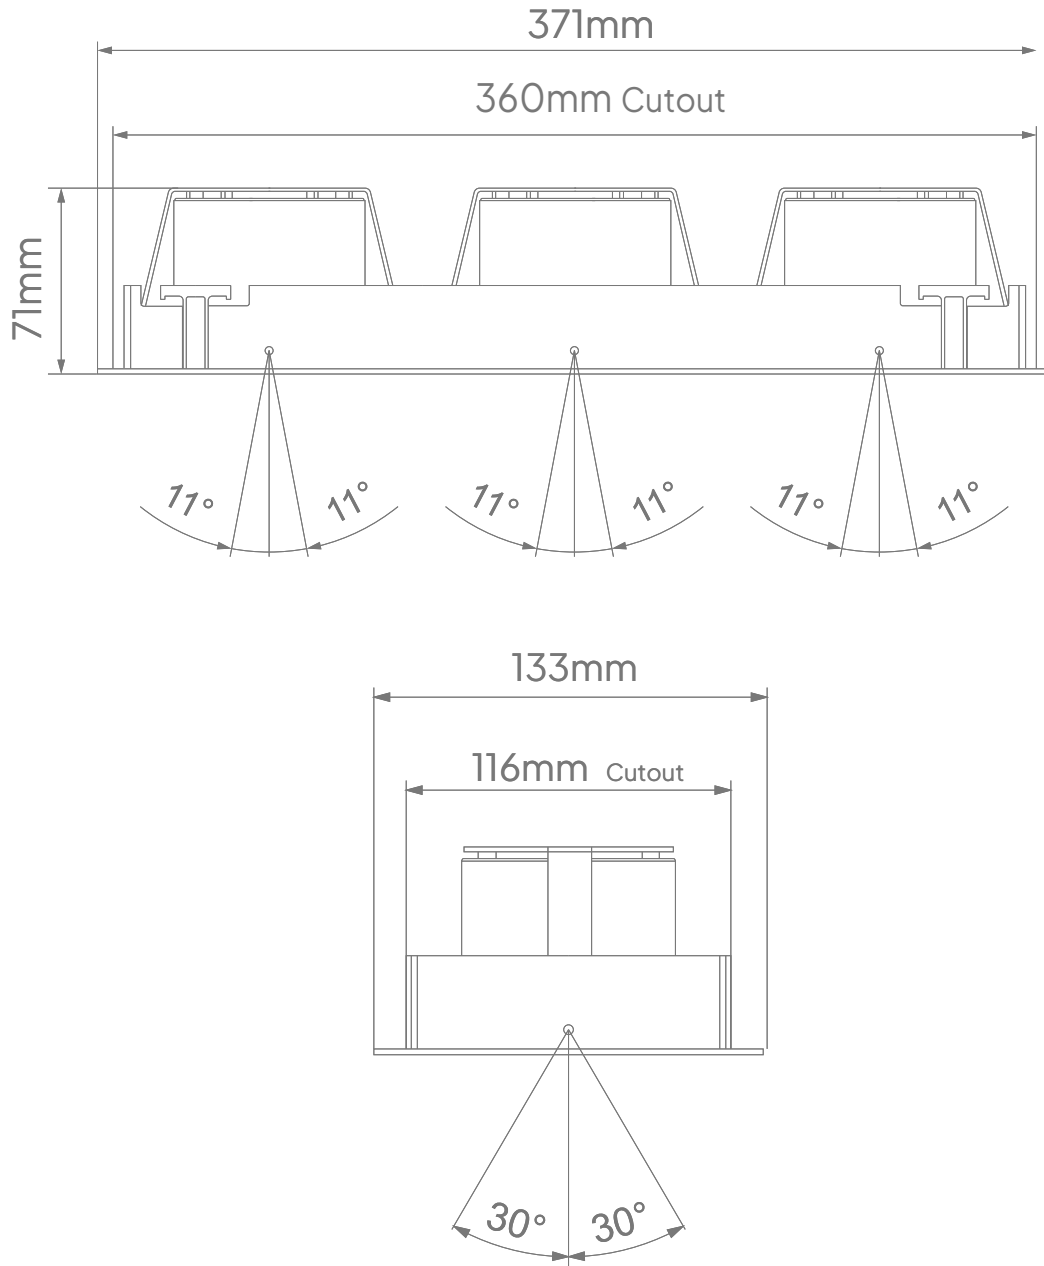

Dimensions:

*E & O.E (Errors And Omissions Excepted)

*Due to the rapid development in LED technology the performance values, power consumption and lumen output levels stated above are subject to change without prior notice.

*All lumen outputs stated above are based a nominal output that included a 10% light loss, this can vary depending on the optic used.